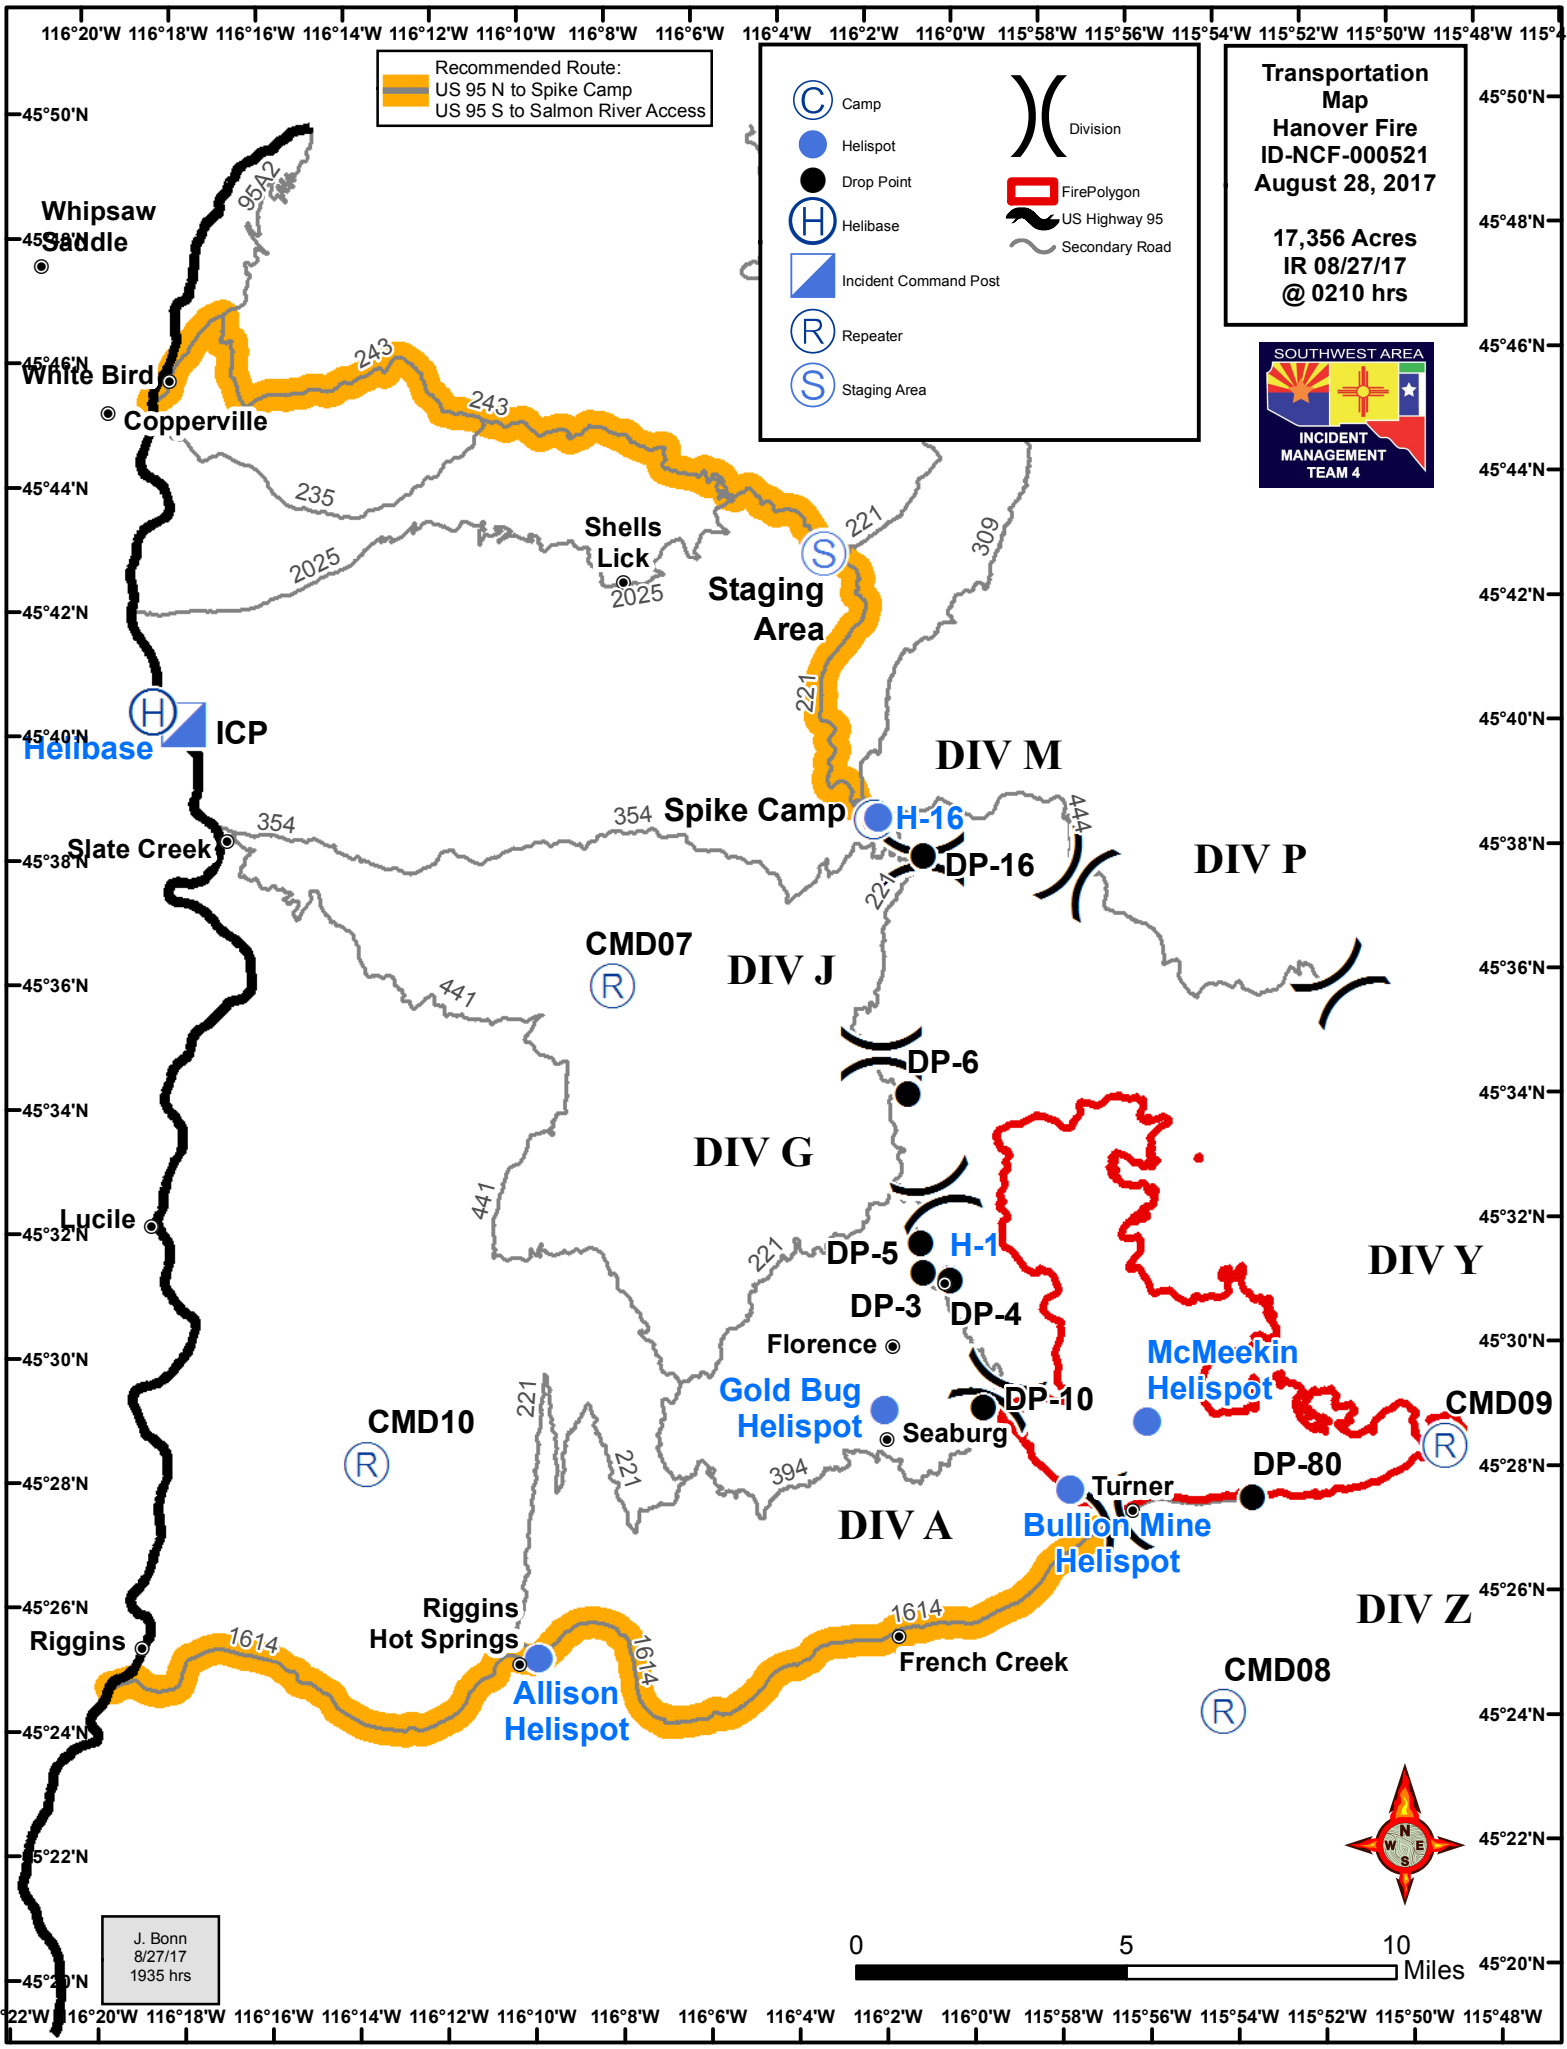

Recommended Route:  
 US 95 N to Spike Camp  
 US 95 S to Salmon River Access

	Camp		Division
	Helispot		FirePolygon
	Drop Point		US Highway 95
	Helibase		Secondary Road
	Incident Command Post		
	Repeater		
	Staging Area		

**Transportation Map**  
**Hanover Fire**  
**ID-NCF-000521**  
**August 28, 2017**  
 17,356 Acres  
 IR 08/27/17  
 @ 0210 hrs

J. Bonn  
 8/27/17  
 1935 hrs