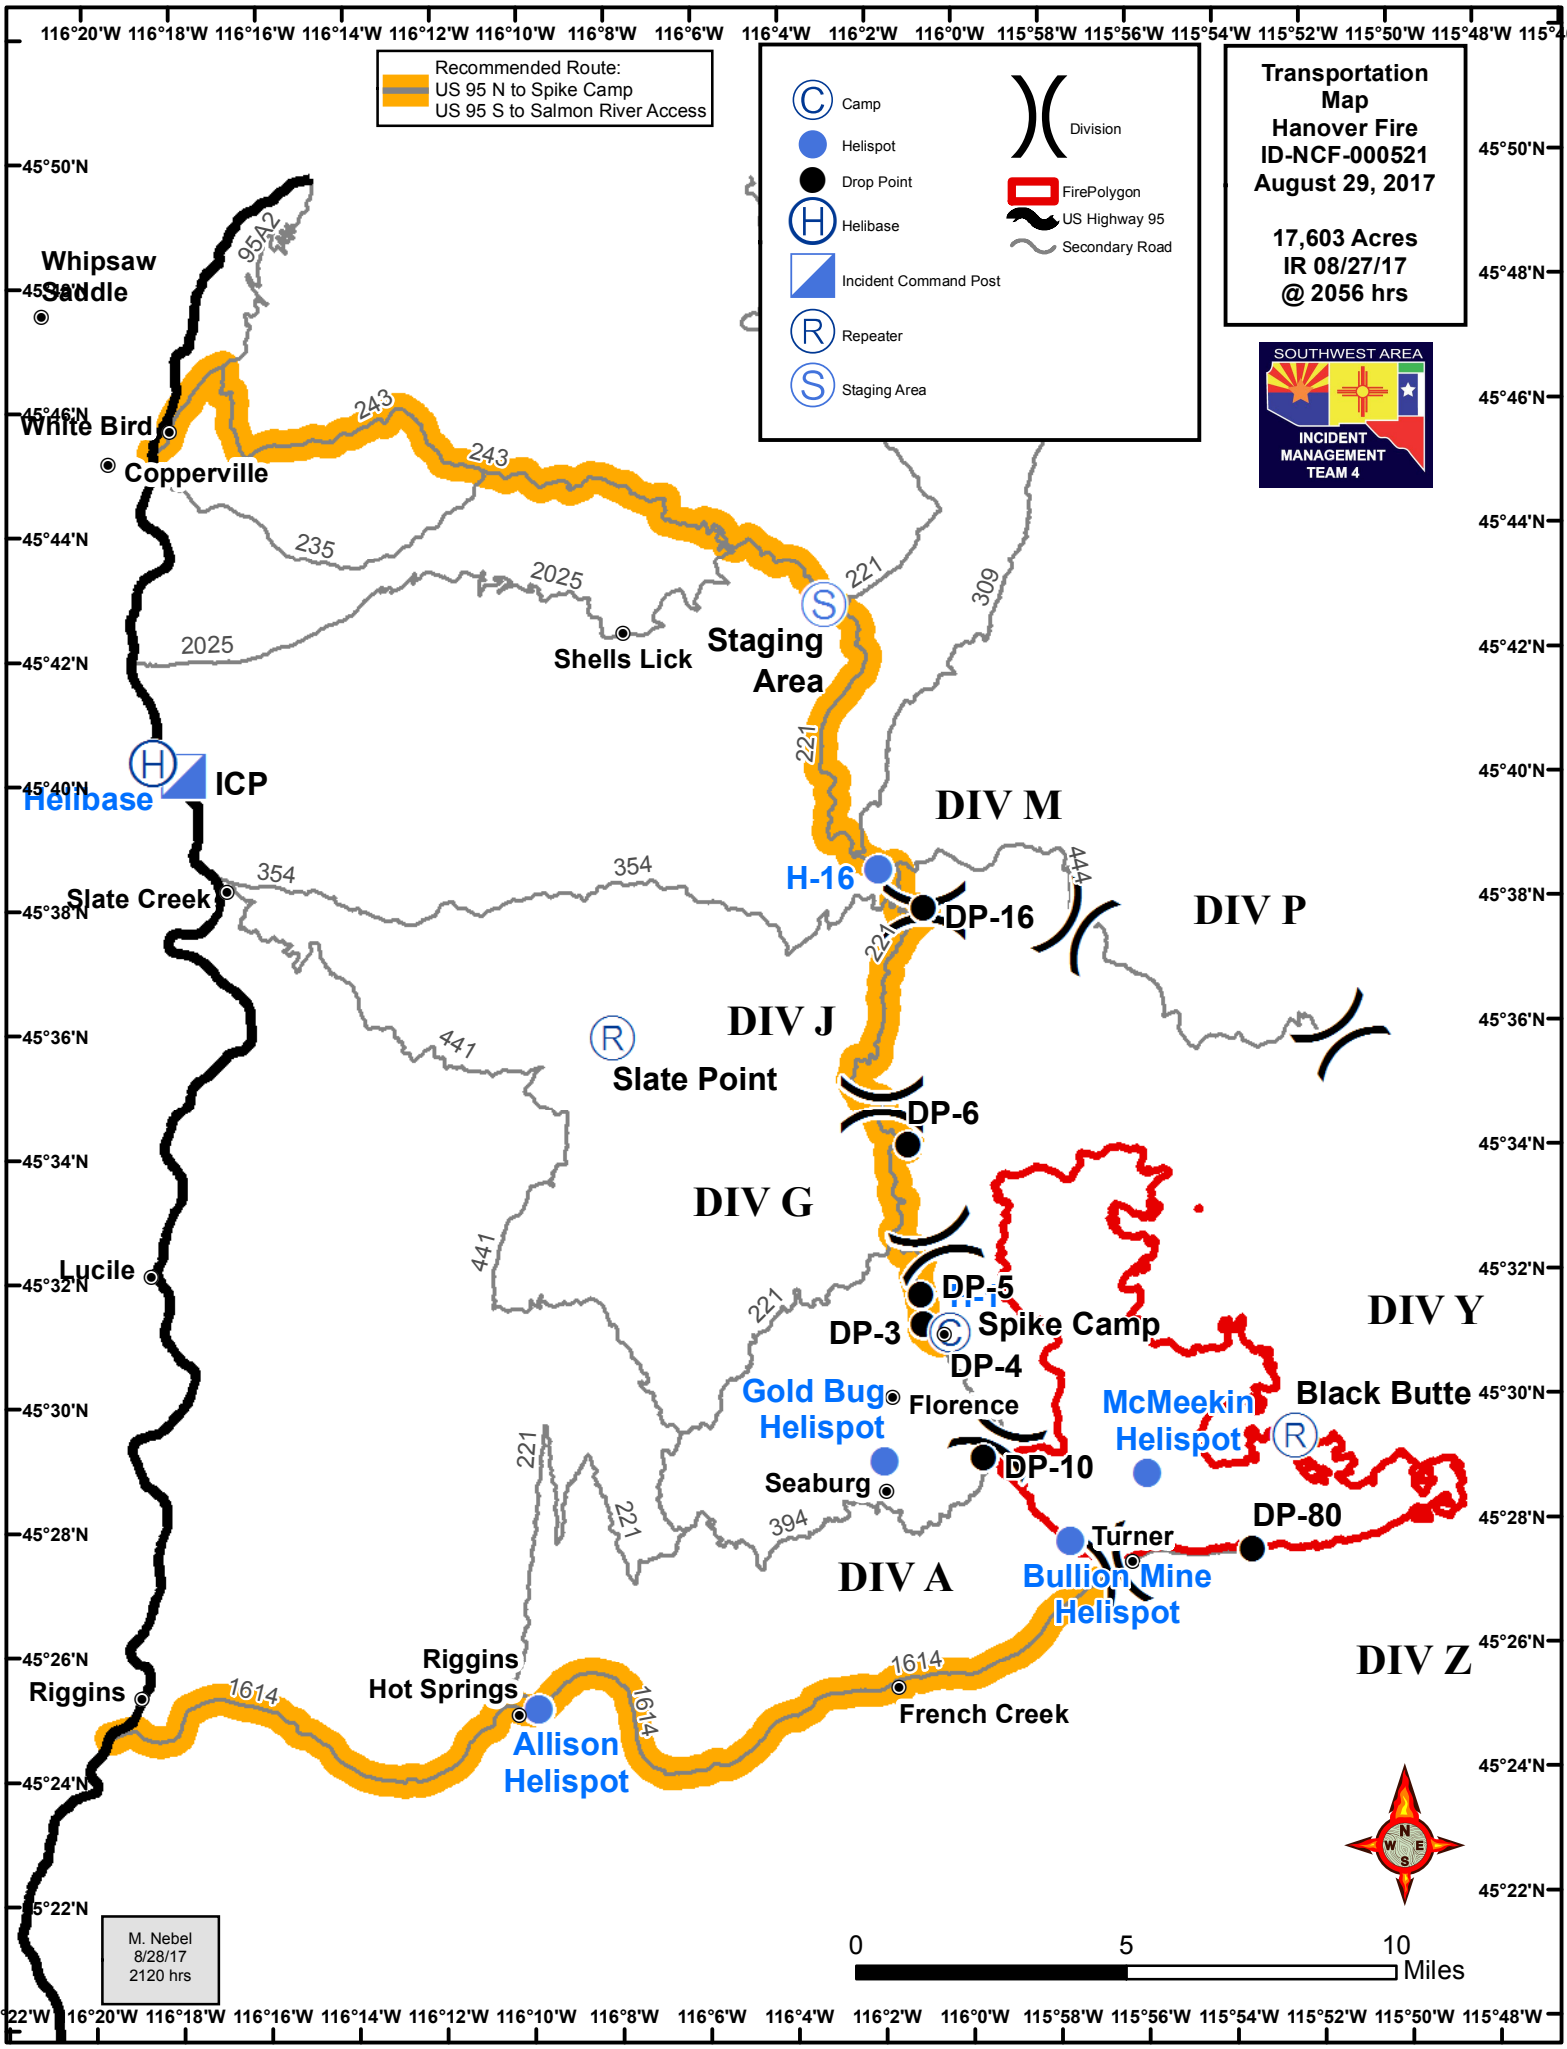

Recommended Route:  
 US 95 N to Spike Camp  
 US 95 S to Salmon River Access

	Camp		Division
	Helispot		FirePolygon
	Drop Point		US Highway 95
	Helibase		Secondary Road
	Incident Command Post		
	Repeater		
	Staging Area		

**Transportation Map**  
**Hanover Fire**  
**ID-NCF-000521**  
**August 29, 2017**

**17,603 Acres**  
**IR 08/27/17**  
**@ 2056 hrs**

M. Nebel  
 8/28/17  
 2120 hrs