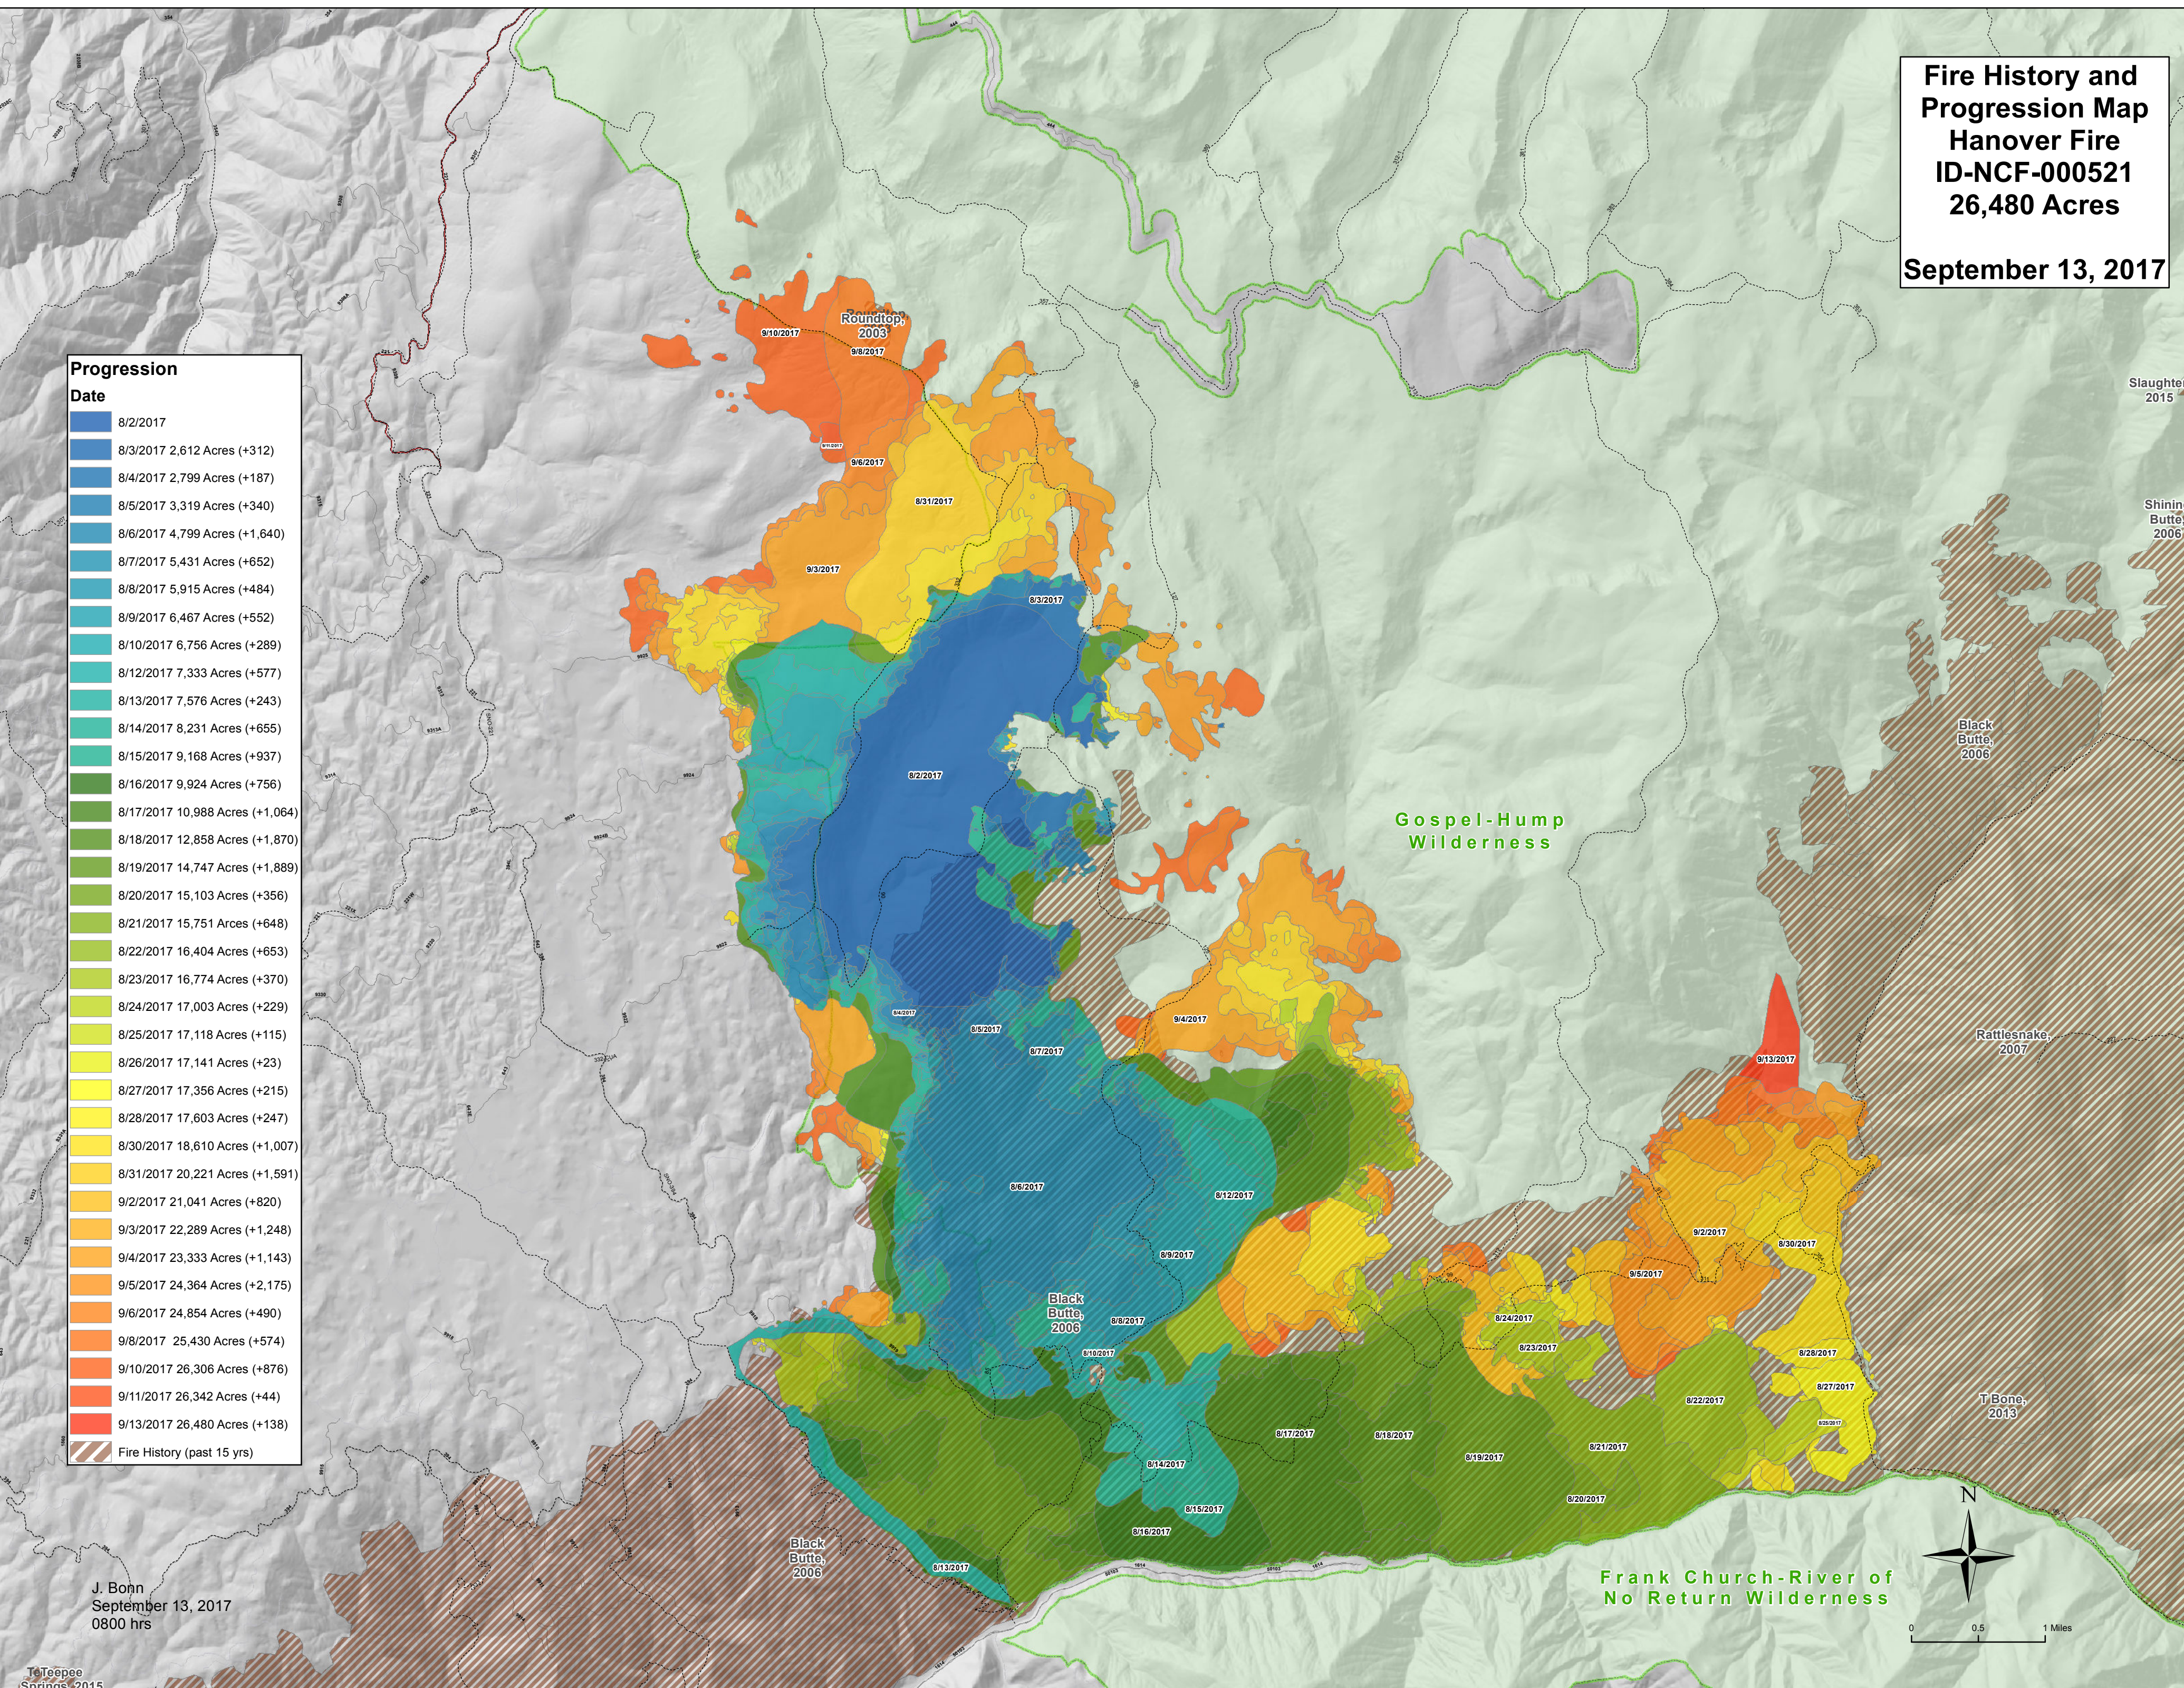

**Fire History and Progression Map**  
**Hanover Fire**  
**ID-NCF-000521**  
**26,480 Acres**  
**September 13, 2017**

**Progression**

Date	Acres	Change
8/2/2017		
8/3/2017	2,612 Acres	(+312)
8/4/2017	2,799 Acres	(+187)
8/5/2017	3,319 Acres	(+340)
8/6/2017	4,799 Acres	(+1,640)
8/7/2017	5,431 Acres	(+652)
8/8/2017	5,915 Acres	(+484)
8/9/2017	6,467 Acres	(+552)
8/10/2017	6,756 Acres	(+289)
8/12/2017	7,333 Acres	(+577)
8/13/2017	7,576 Acres	(+243)
8/14/2017	8,231 Acres	(+655)
8/15/2017	9,168 Acres	(+937)
8/16/2017	9,924 Acres	(+756)
8/17/2017	10,988 Acres	(+1,064)
8/18/2017	12,858 Acres	(+1,870)
8/19/2017	14,747 Acres	(+1,889)
8/20/2017	15,103 Acres	(+356)
8/21/2017	15,751 Acres	(+648)
8/22/2017	16,404 Acres	(+653)
8/23/2017	16,774 Acres	(+370)
8/24/2017	17,003 Acres	(+229)
8/25/2017	17,118 Acres	(+115)
8/26/2017	17,141 Acres	(+23)
8/27/2017	17,356 Acres	(+215)
8/28/2017	17,603 Acres	(+247)
8/30/2017	18,610 Acres	(+1,007)
8/31/2017	20,221 Acres	(+1,591)
9/2/2017	21,041 Acres	(+820)
9/3/2017	22,289 Acres	(+1,248)
9/4/2017	23,333 Acres	(+1,143)
9/5/2017	24,364 Acres	(+1,031)
9/6/2017	24,854 Acres	(+490)
9/8/2017	25,430 Acres	(+576)
9/10/2017	26,306 Acres	(+876)
9/11/2017	26,342 Acres	(+36)
9/13/2017	26,480 Acres	(+138)
Fire History (past 15 yrs)		

J. Bonn  
 September 13, 2017  
 0800 hrs

Teepee Springs, 2015

Frank Church-River of No Return Wilderness

Gospel-Hump Wilderness

Black Butte, 2006

Black Butte, 2006

Roundtop, 2003

Slaughter, 2015

Shining Butte, 2006

Black Butte, 2006

Rattlesnake, 2007

T Bone, 2013