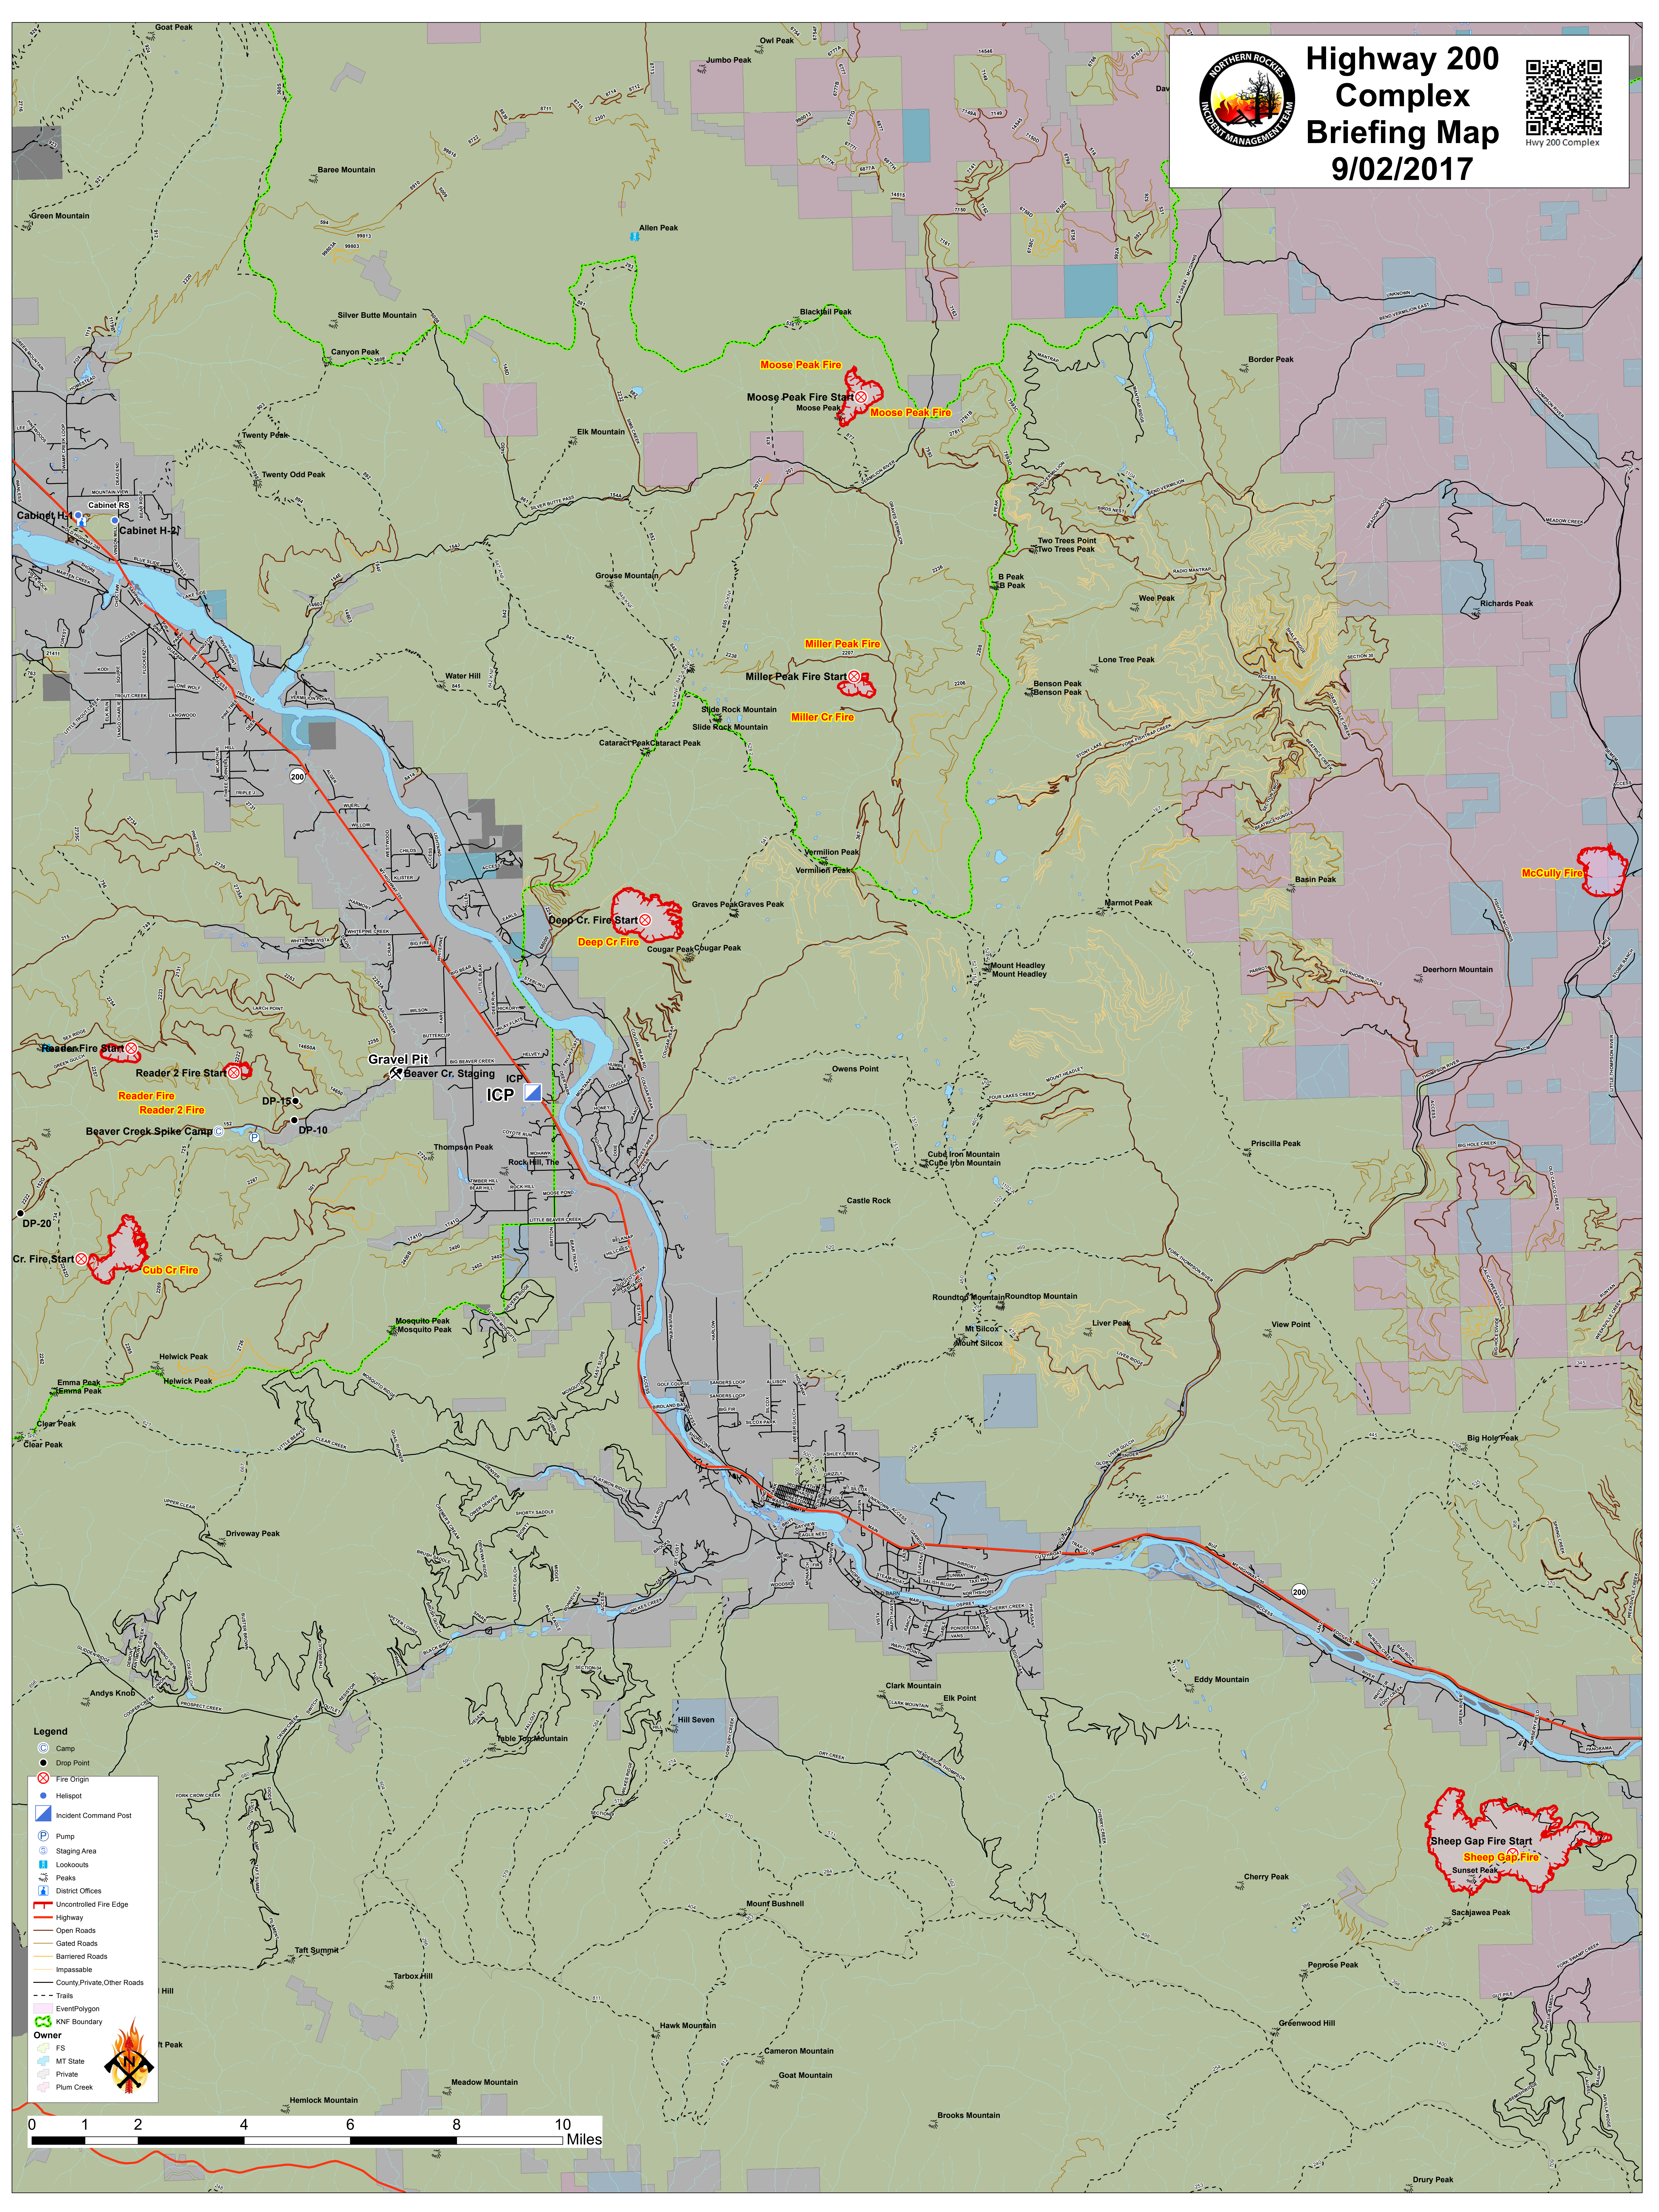

Highway 200 Complex Briefing Map

9/02/2017

Hwy 200 Complex

Legend

- Camp
- Drop Point
- Fire Origin
- Helispot
- Incident Command Post
- Pump
- Staging Area
- Lookouts
- Peaks
- District Offices
- Uncontrolled Fire Edge
- Highway
- Open Roads
- Gated Roads
- Barriered Roads
- Impassable
- County/Private/Other Roads
- Trails
- Event Polygon
- KNF Boundary

Owner

- FS
- MT State
- Private
- Plum Creek