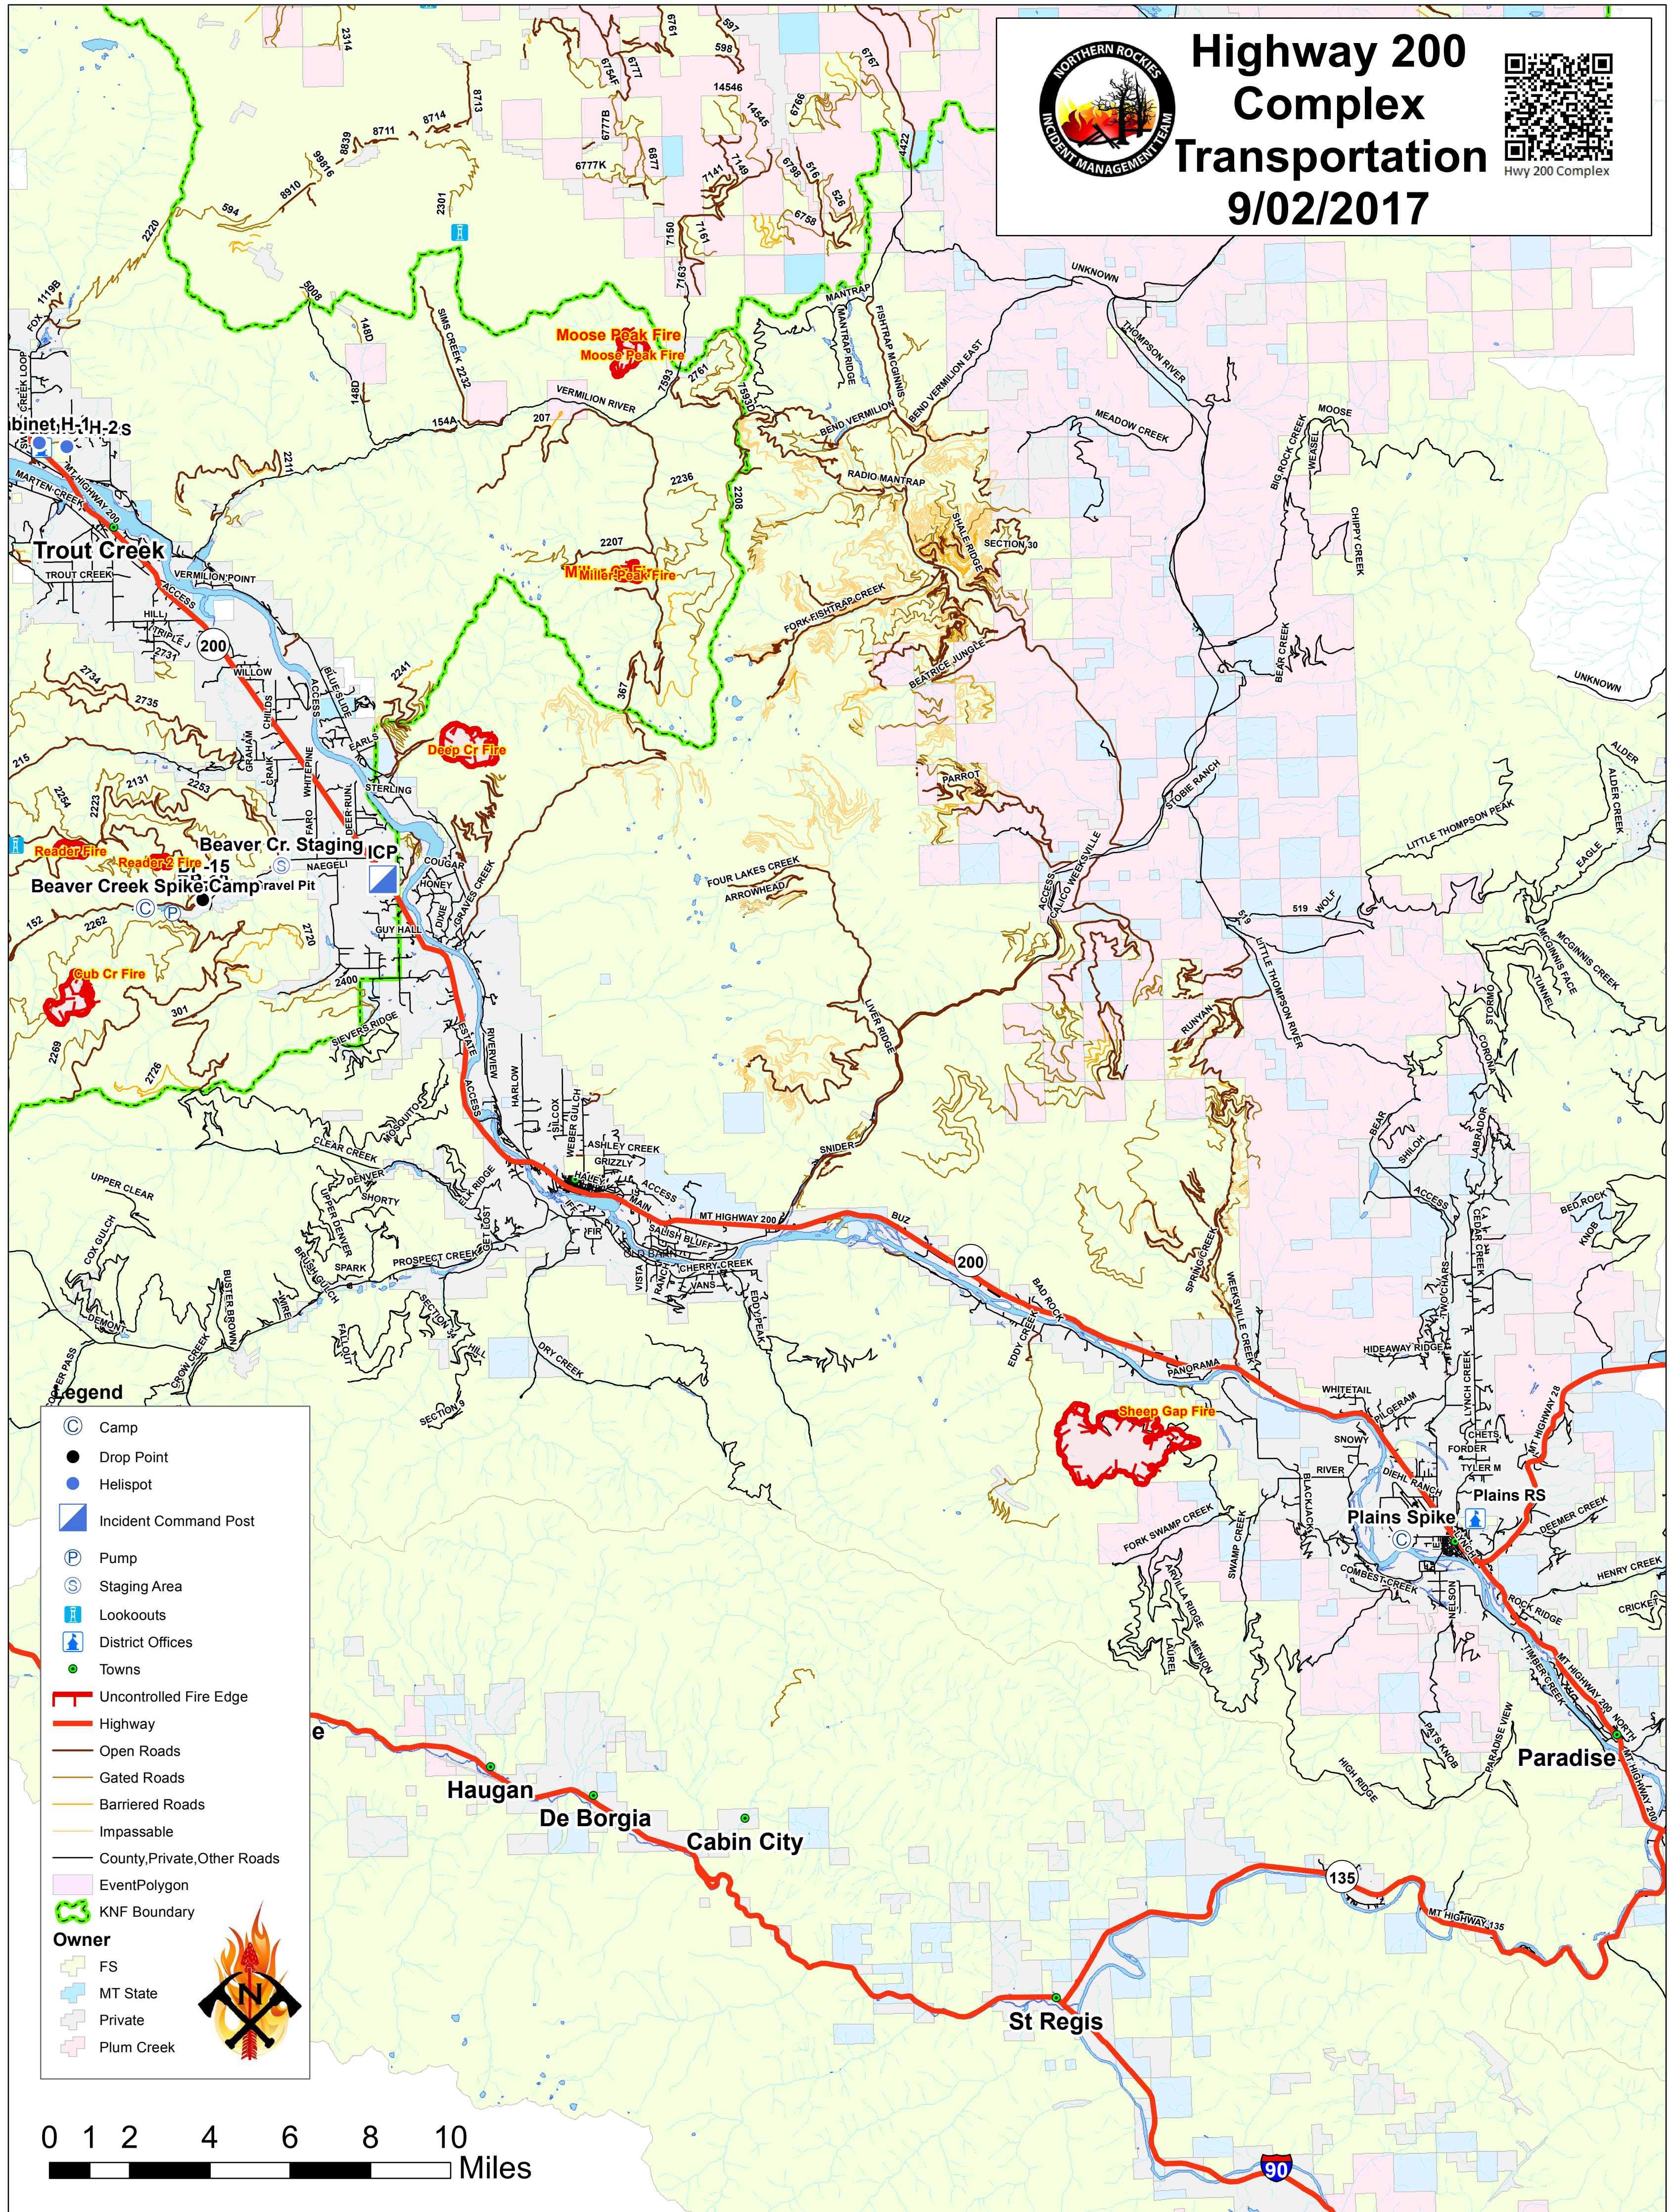

# Highway 200 Complex Transportation 9/02/2017

Hwy 200 Complex

**Legend**

- Camp
- Drop Point
- Helispot
- Incident Command Post
- Pump
- Staging Area
- Lookouts
- District Offices
- Towns
- Uncontrolled Fire Edge
- Highway
- Open Roads
- Gated Roads
- Barriered Roads
- Impassable
- County, Private, Other Roads
- Event Polygon
- KNF Boundary

**Owner**

- FS
- MT State
- Private
- Plum Creek