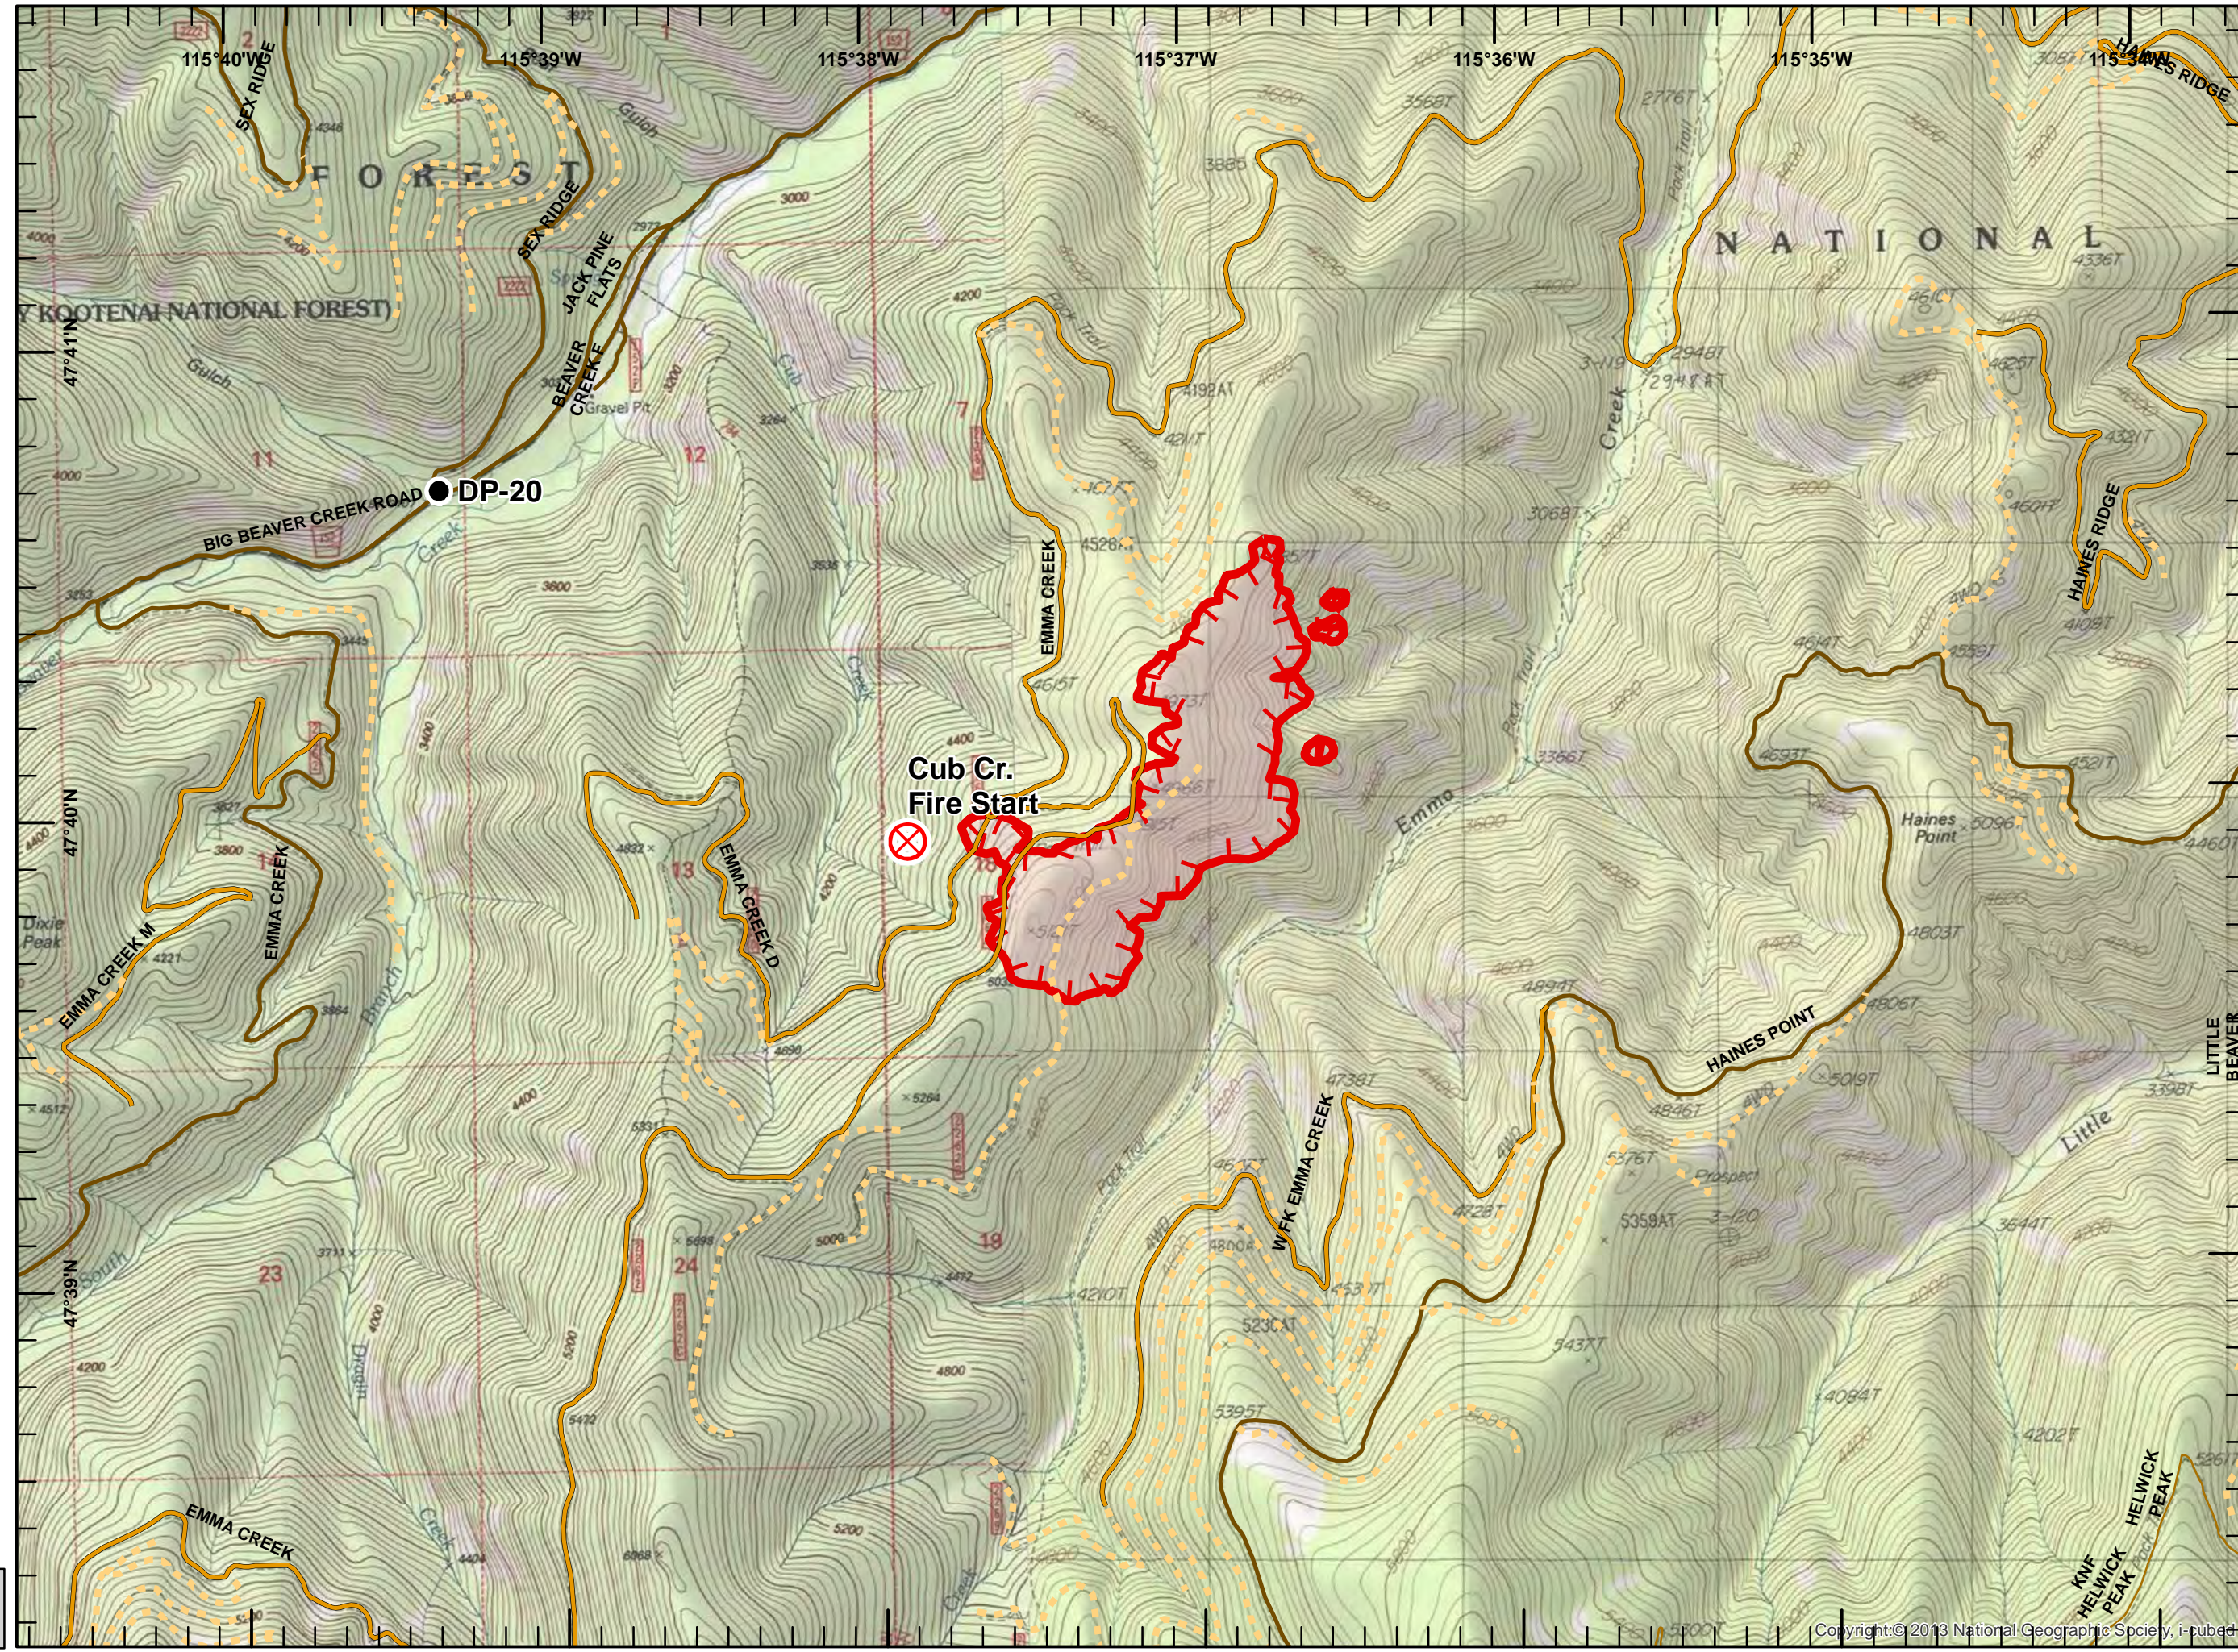

- Legend**
- FS Roads (IGBC)**
- 1 - IMPASSABLE TO MOTORIZED VEHICLES
 - 2 - RESTRICTED/LE... GATED ADMIN USE
 - 3 - BARRIRED/LE... NO ADMIN USE
 - 4 - OPEN DURING BEAR SEASON
- Uncontrolled Fire Edge
- Wildfire Daily Fire Perimeter
- Drop Point
- Fire Origin

NAD 83
UTM Zone 11

SIA - NR WMT
9/2/2017
0126