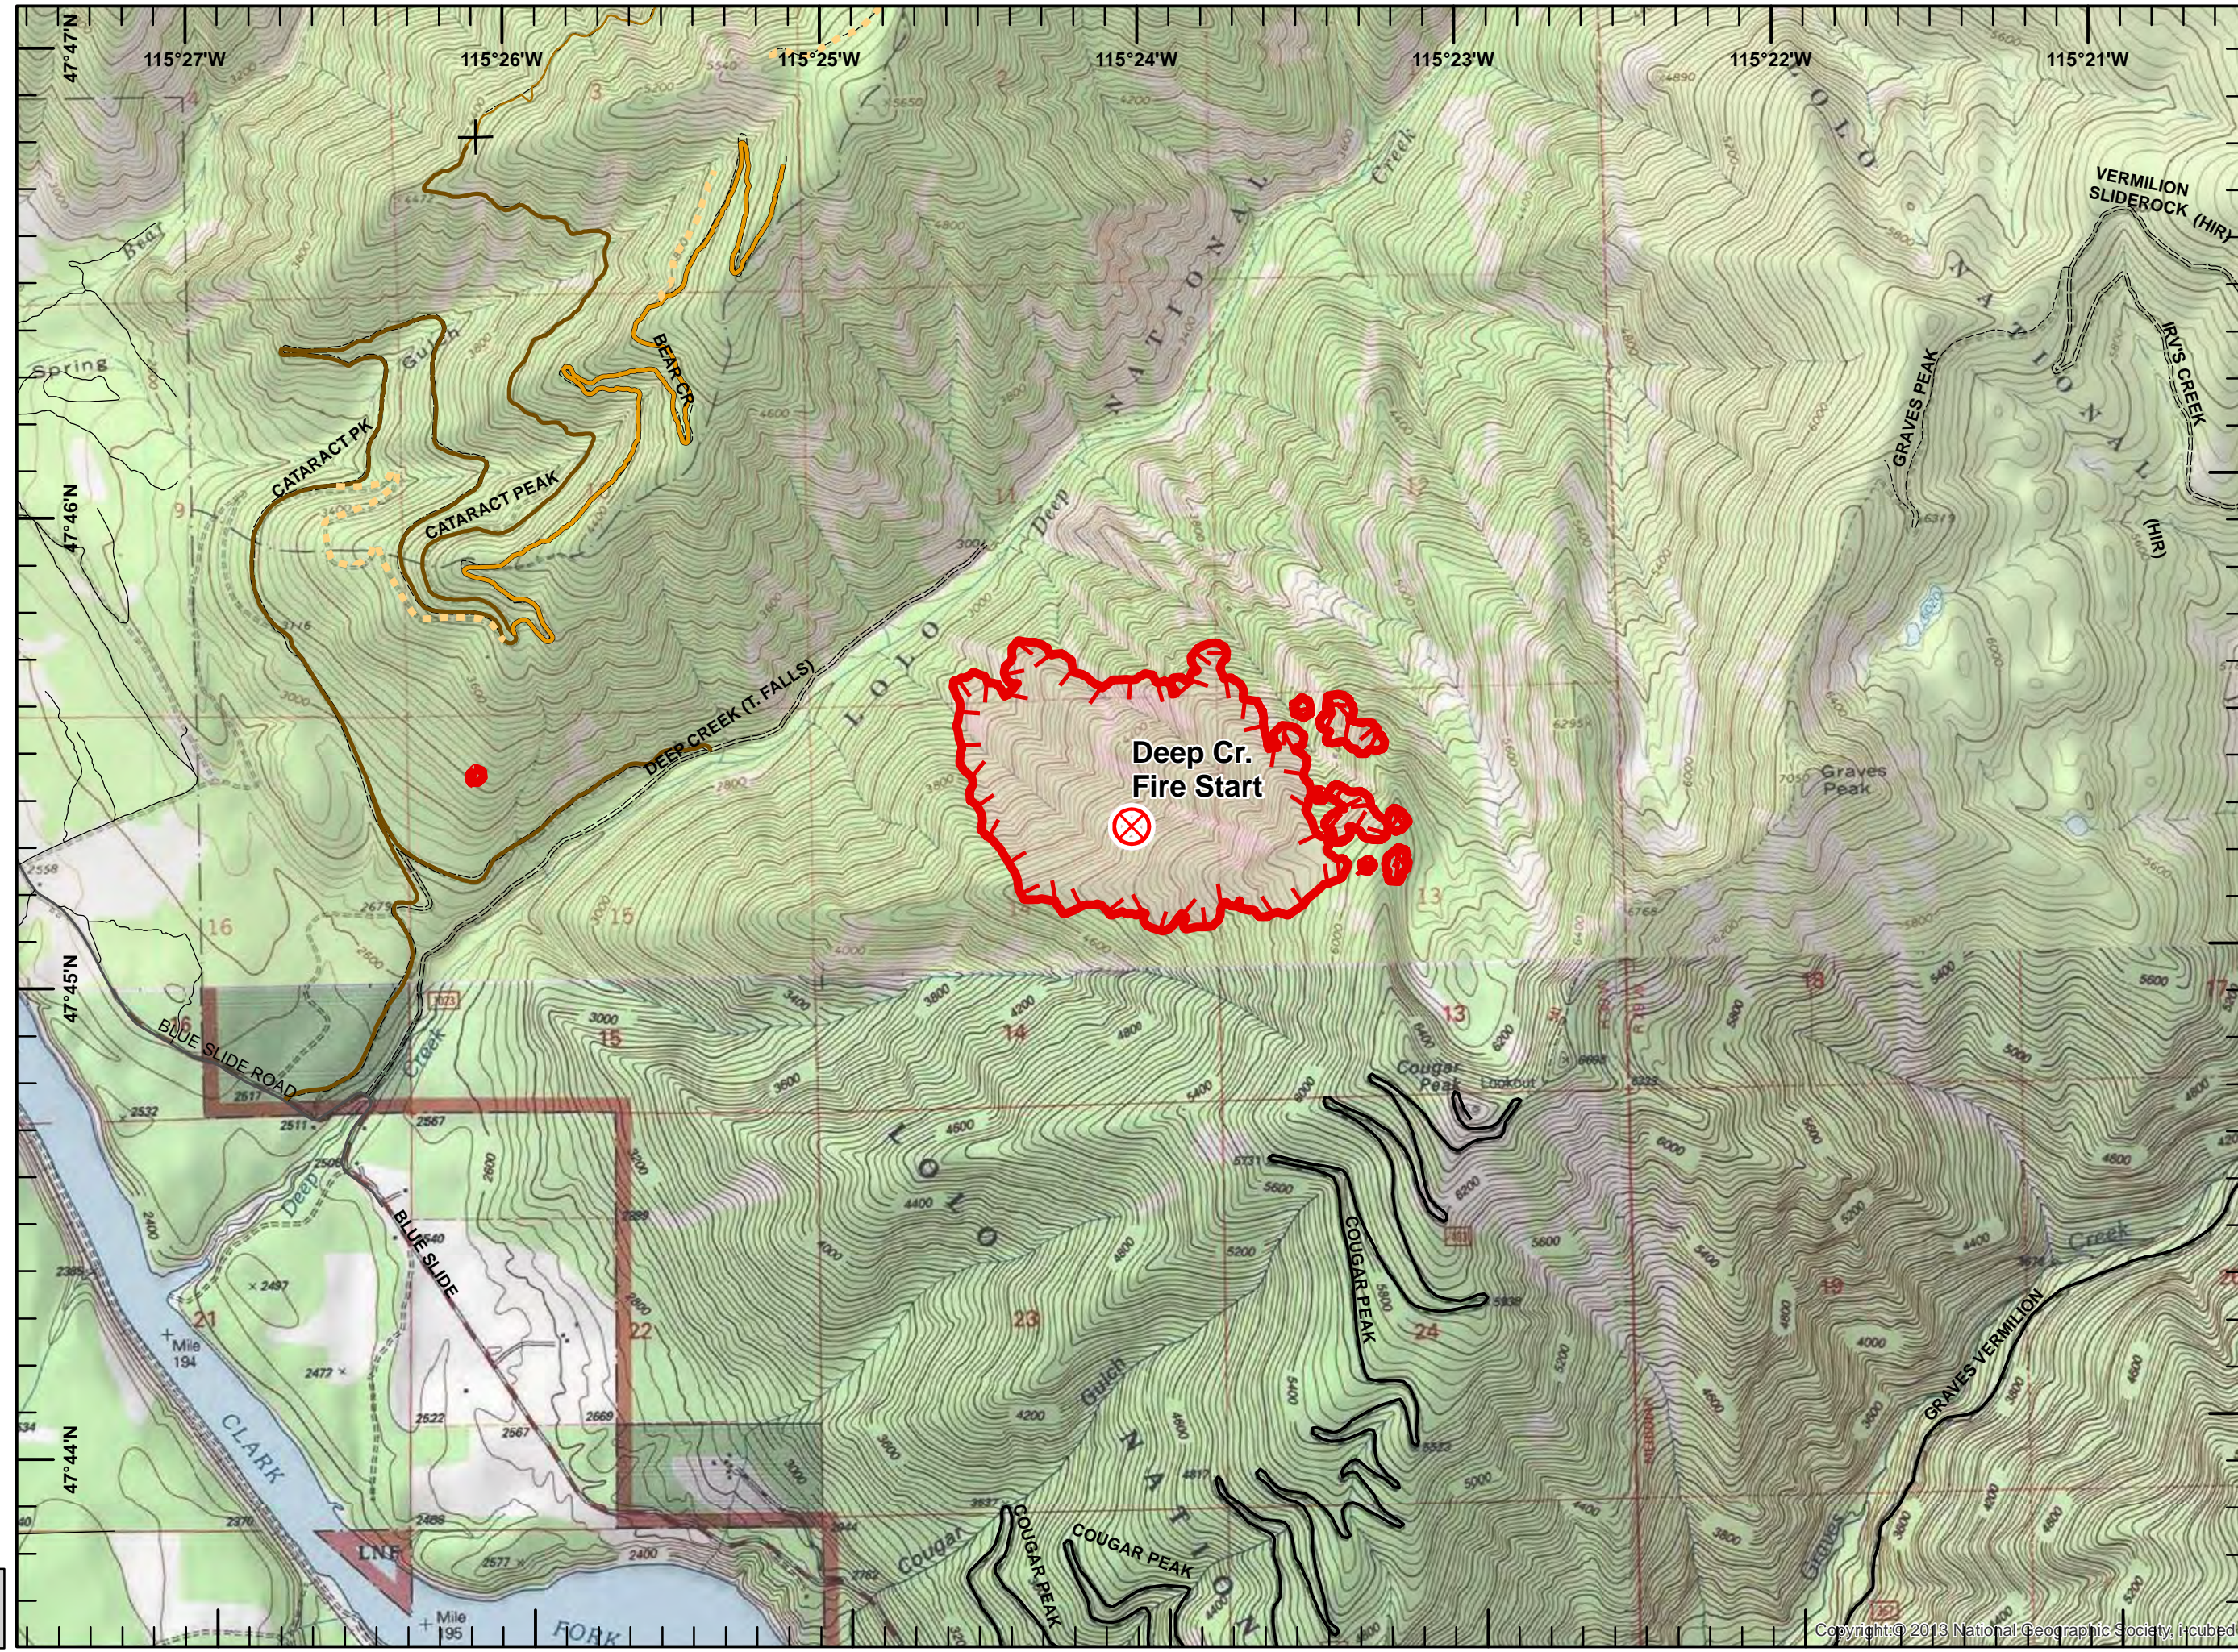

- Legend**
- Private Road
  - County Road
  - FS Roads (IGBC)**
  - 1 - IMPASSABLE TO MOTORIZED VEHICLES
  - 2 - RESTRICTED/LE... GATED ADMIN USE
  - 3 - BARRIERED/LE... NO ADMIN USE
  - 4 - OPEN DURING BEAR SEASON
  - FS roads -**
  - 1 - BASIC CUSTODIAL CARE (CLOSED)
  - 2 - HIGH CLEARANCE VEHICLES
  - Gravel/Paved Roads
  - Uncontrolled Fire Edge
  - Wildfire Daily Fire Perimeter
  - Fire Origin

Miles  
 0 0.1 0.2 0.3 0.4 0.5

NAD 83  
 UTM Zone 11

SIA - NR WMT  
 9/2/2017  
 0126