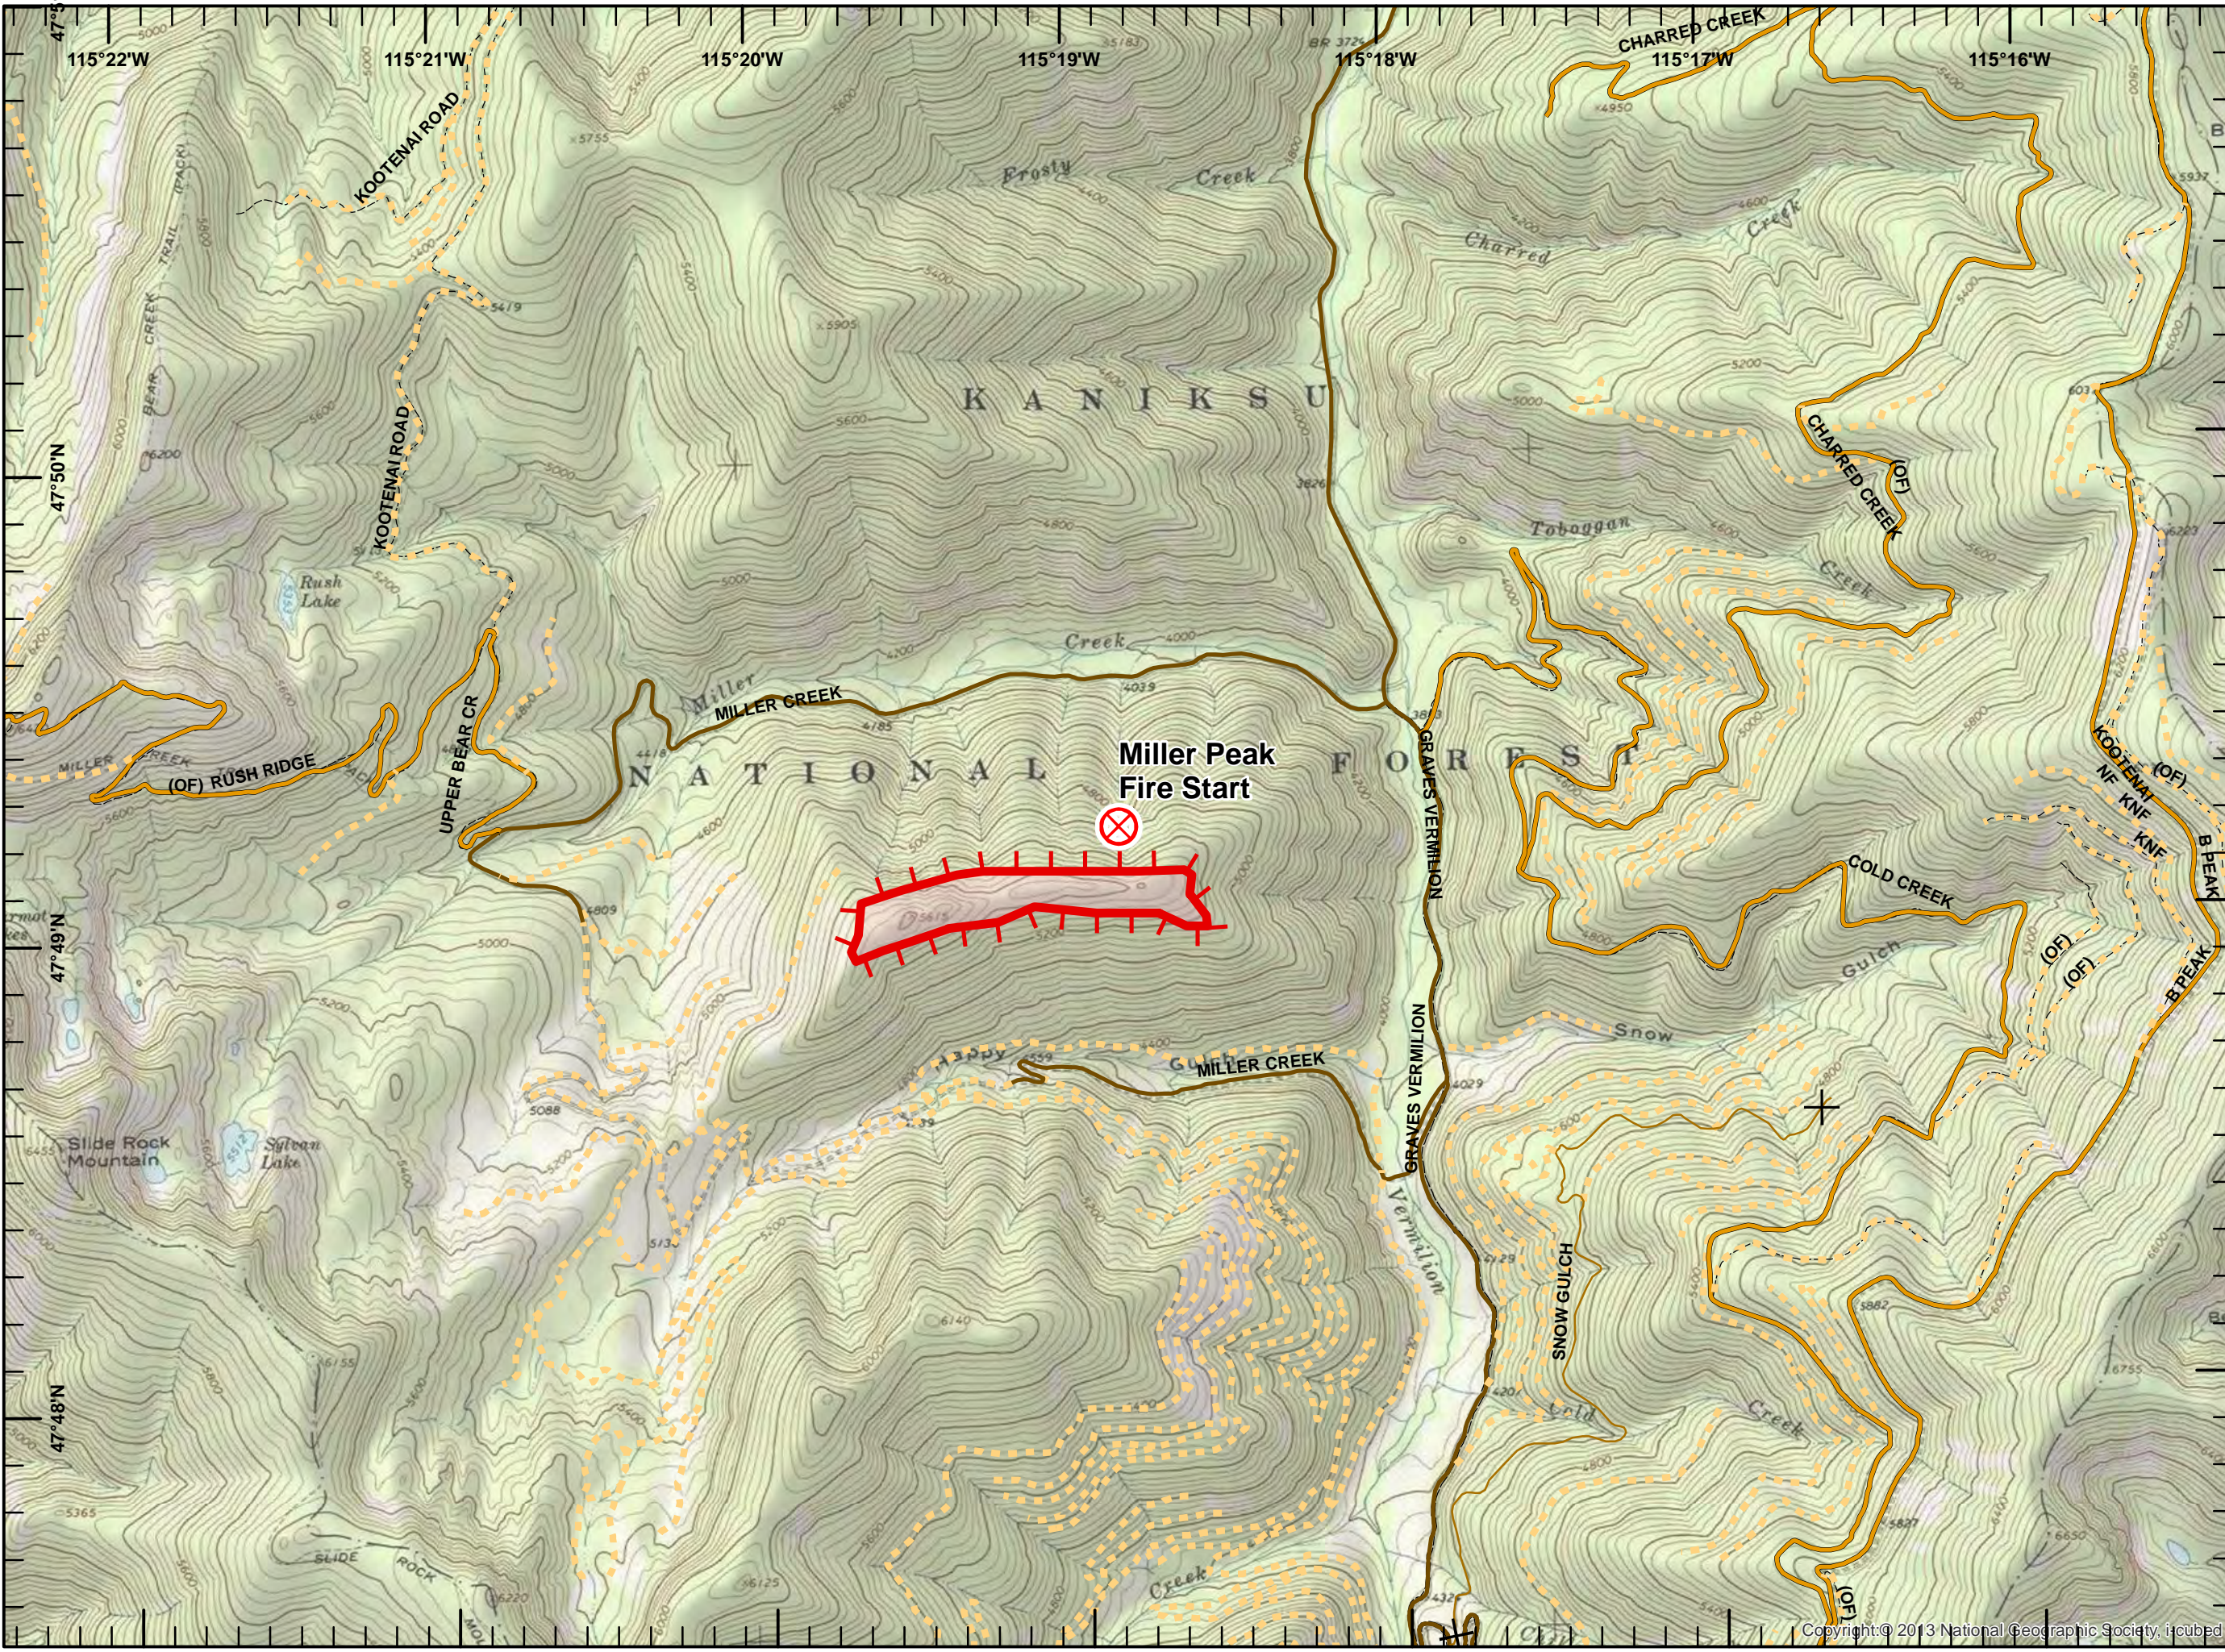

- Legend**
- FS Roads (IGBC)**
- 1 - IMPASSABLE TO MOTORIZED VEHICLES
  - 2 - RESTRICTED/LE... GATED ADMIN USE
  - 3 - BARRIERED/LE... NO ADMIN USE
  - 4 - OPEN DURING BEAR SEASON
- FS roads -**
- 1 - BASIC CUSTODIAL CARE (CLOSED)
  - 2 - HIGH CLEARANCE VEHICLES
- Fire Symbols**
- Uncontrolled Fire Edge
  - Wildfire Daily Fire Perimeter
  - Fire Origin

NAD 83  
UTM Zone 11

SIA - NR WMT  
9/2/2017  
0126