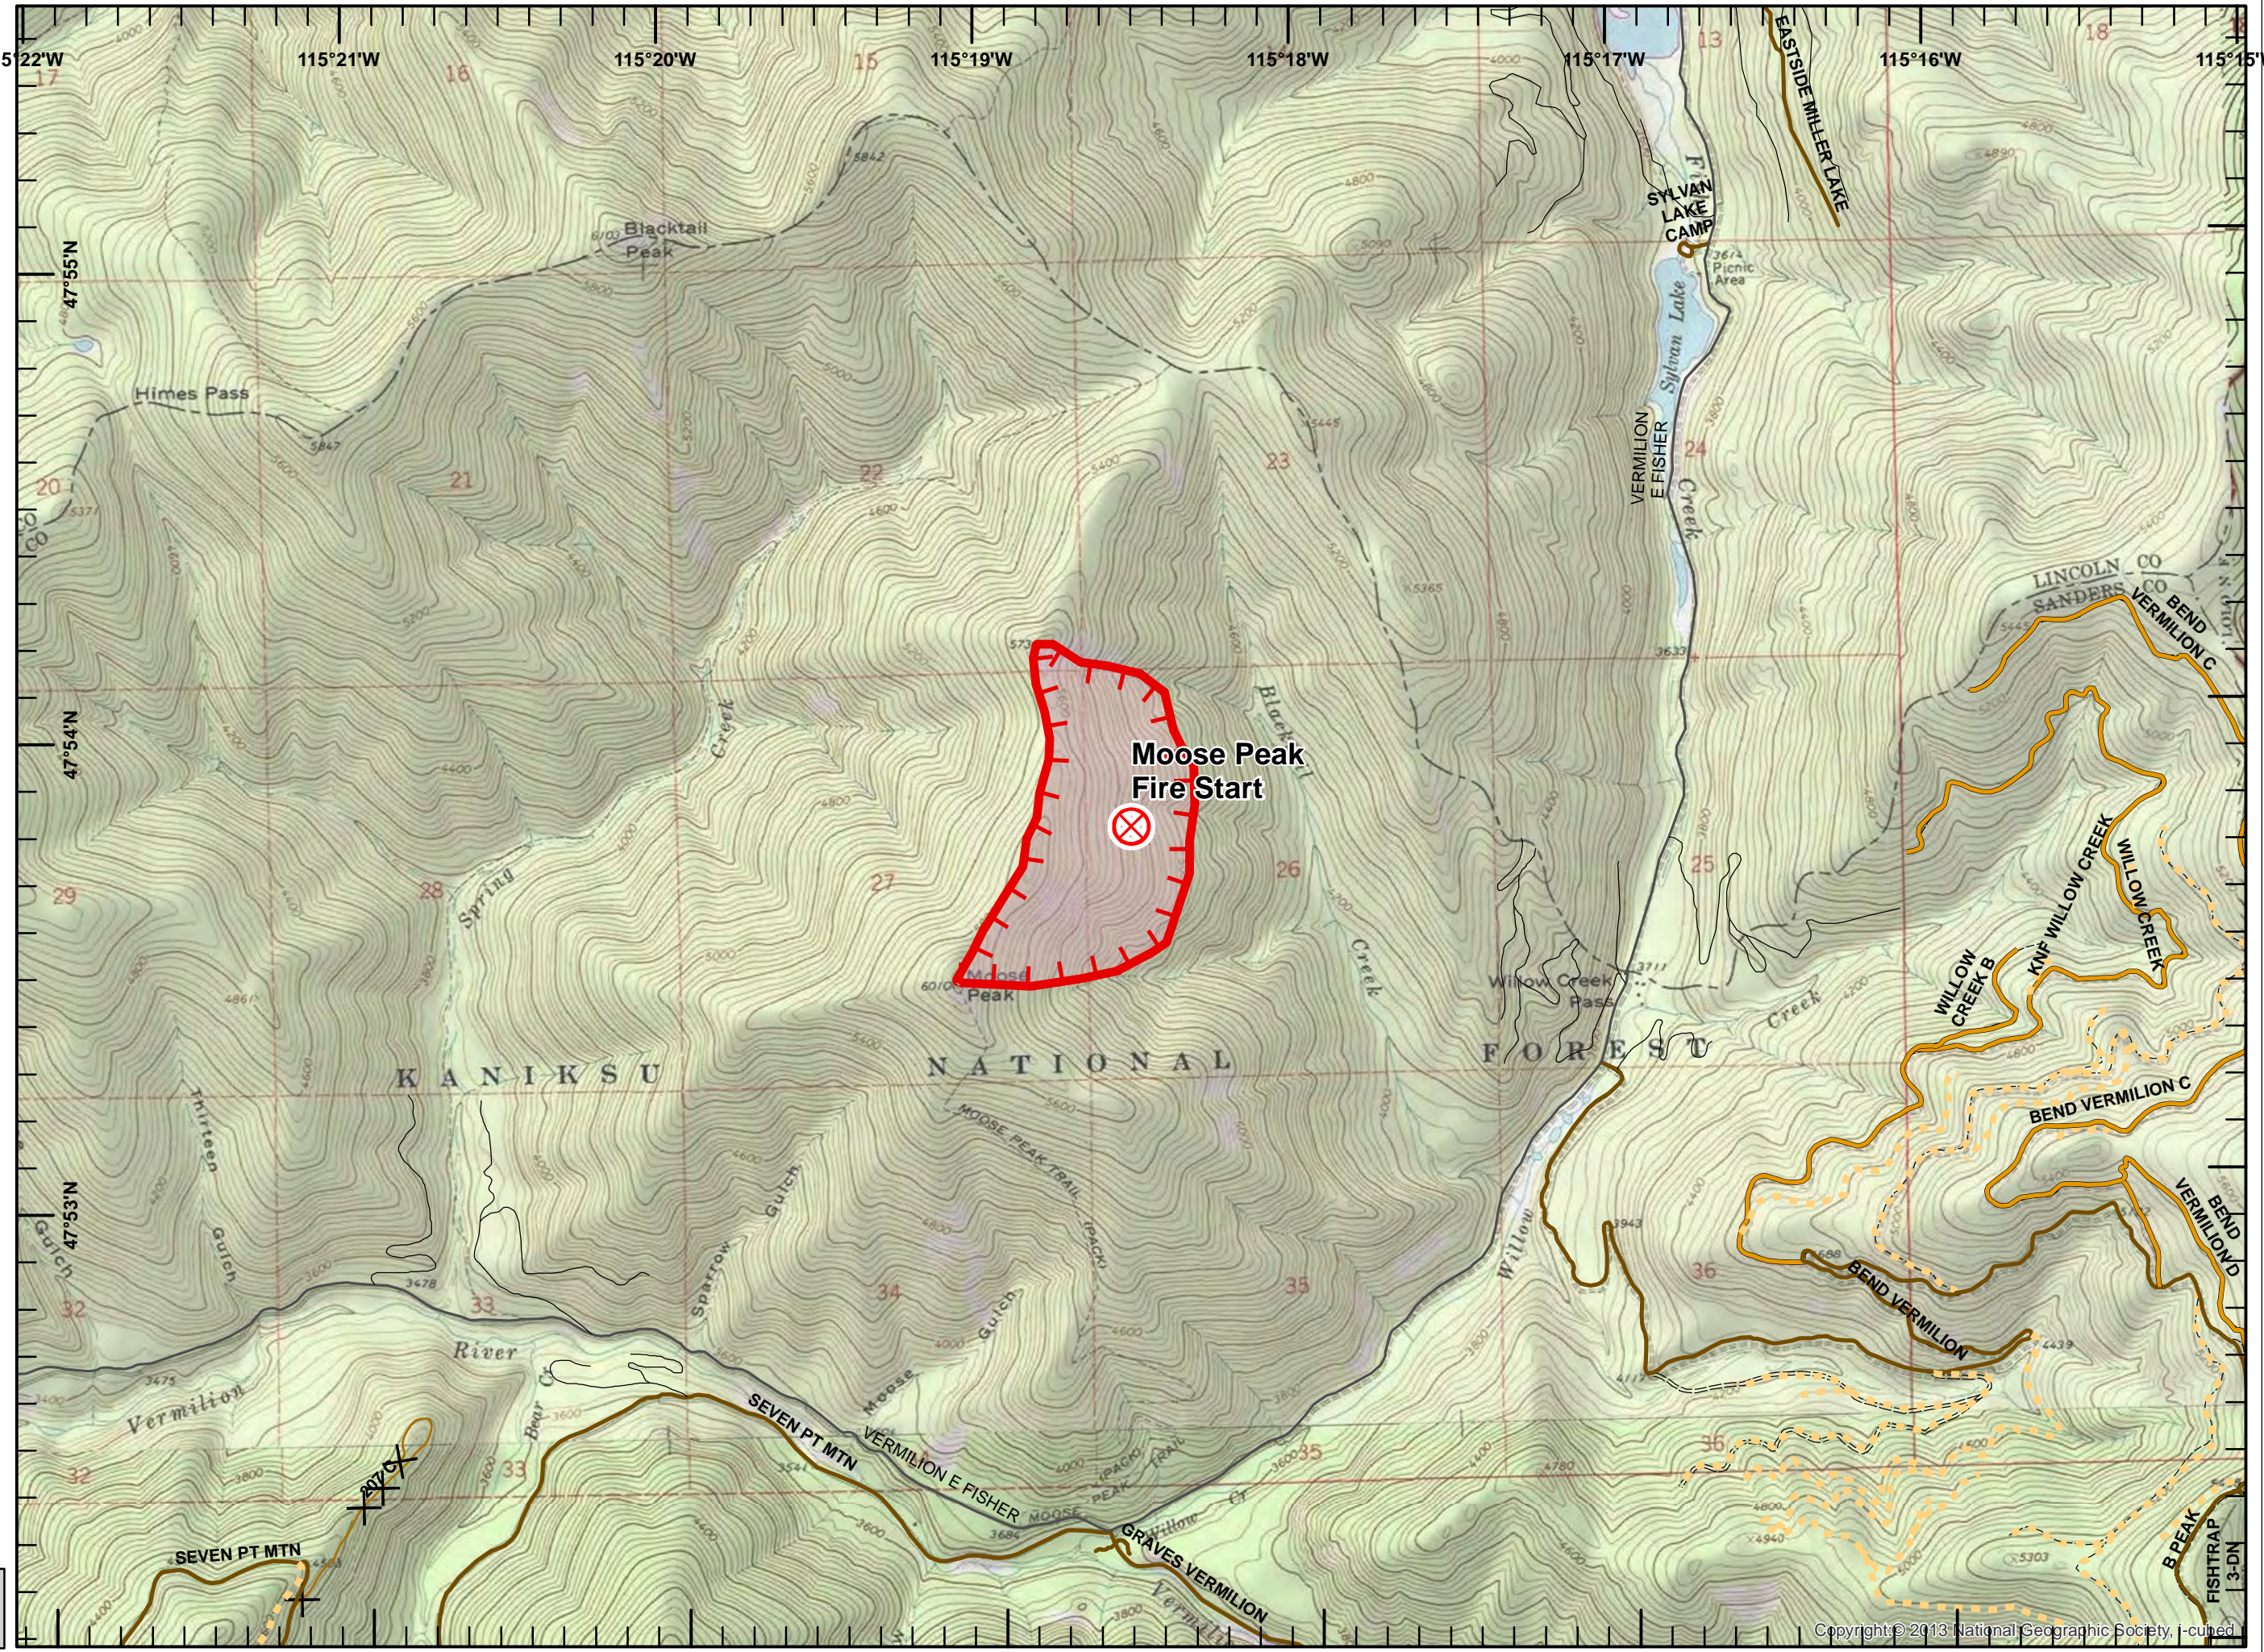

- Legend**
- Private Road
 - County Road
 - FS Roads (IGBC)**
 - 1 - IMPASSABLE TO MOTORIZED VEHICLES
 - 2 - RESTRICTED/LE... GATED ADMIN USE
 - 3 - BARRIRED/LE... NO ADMIN USE
 - 4 - OPEN DURING BEAR SEASON
 - FS roads -**
 - 1 - BASIC CUSTODIAL CARE (CLOSED)
 - 2 - HIGH CLEARANCE VEHICLES
 - Gravel/Paved Roads
 - F** Uncontrolled Fire Edge
 - Wildfire Daily Fire Perimeter
 - ⊗ Fire Origin

NAD 83
UTM Zone 11

SIA - NR WMT
9/2/2017
0126