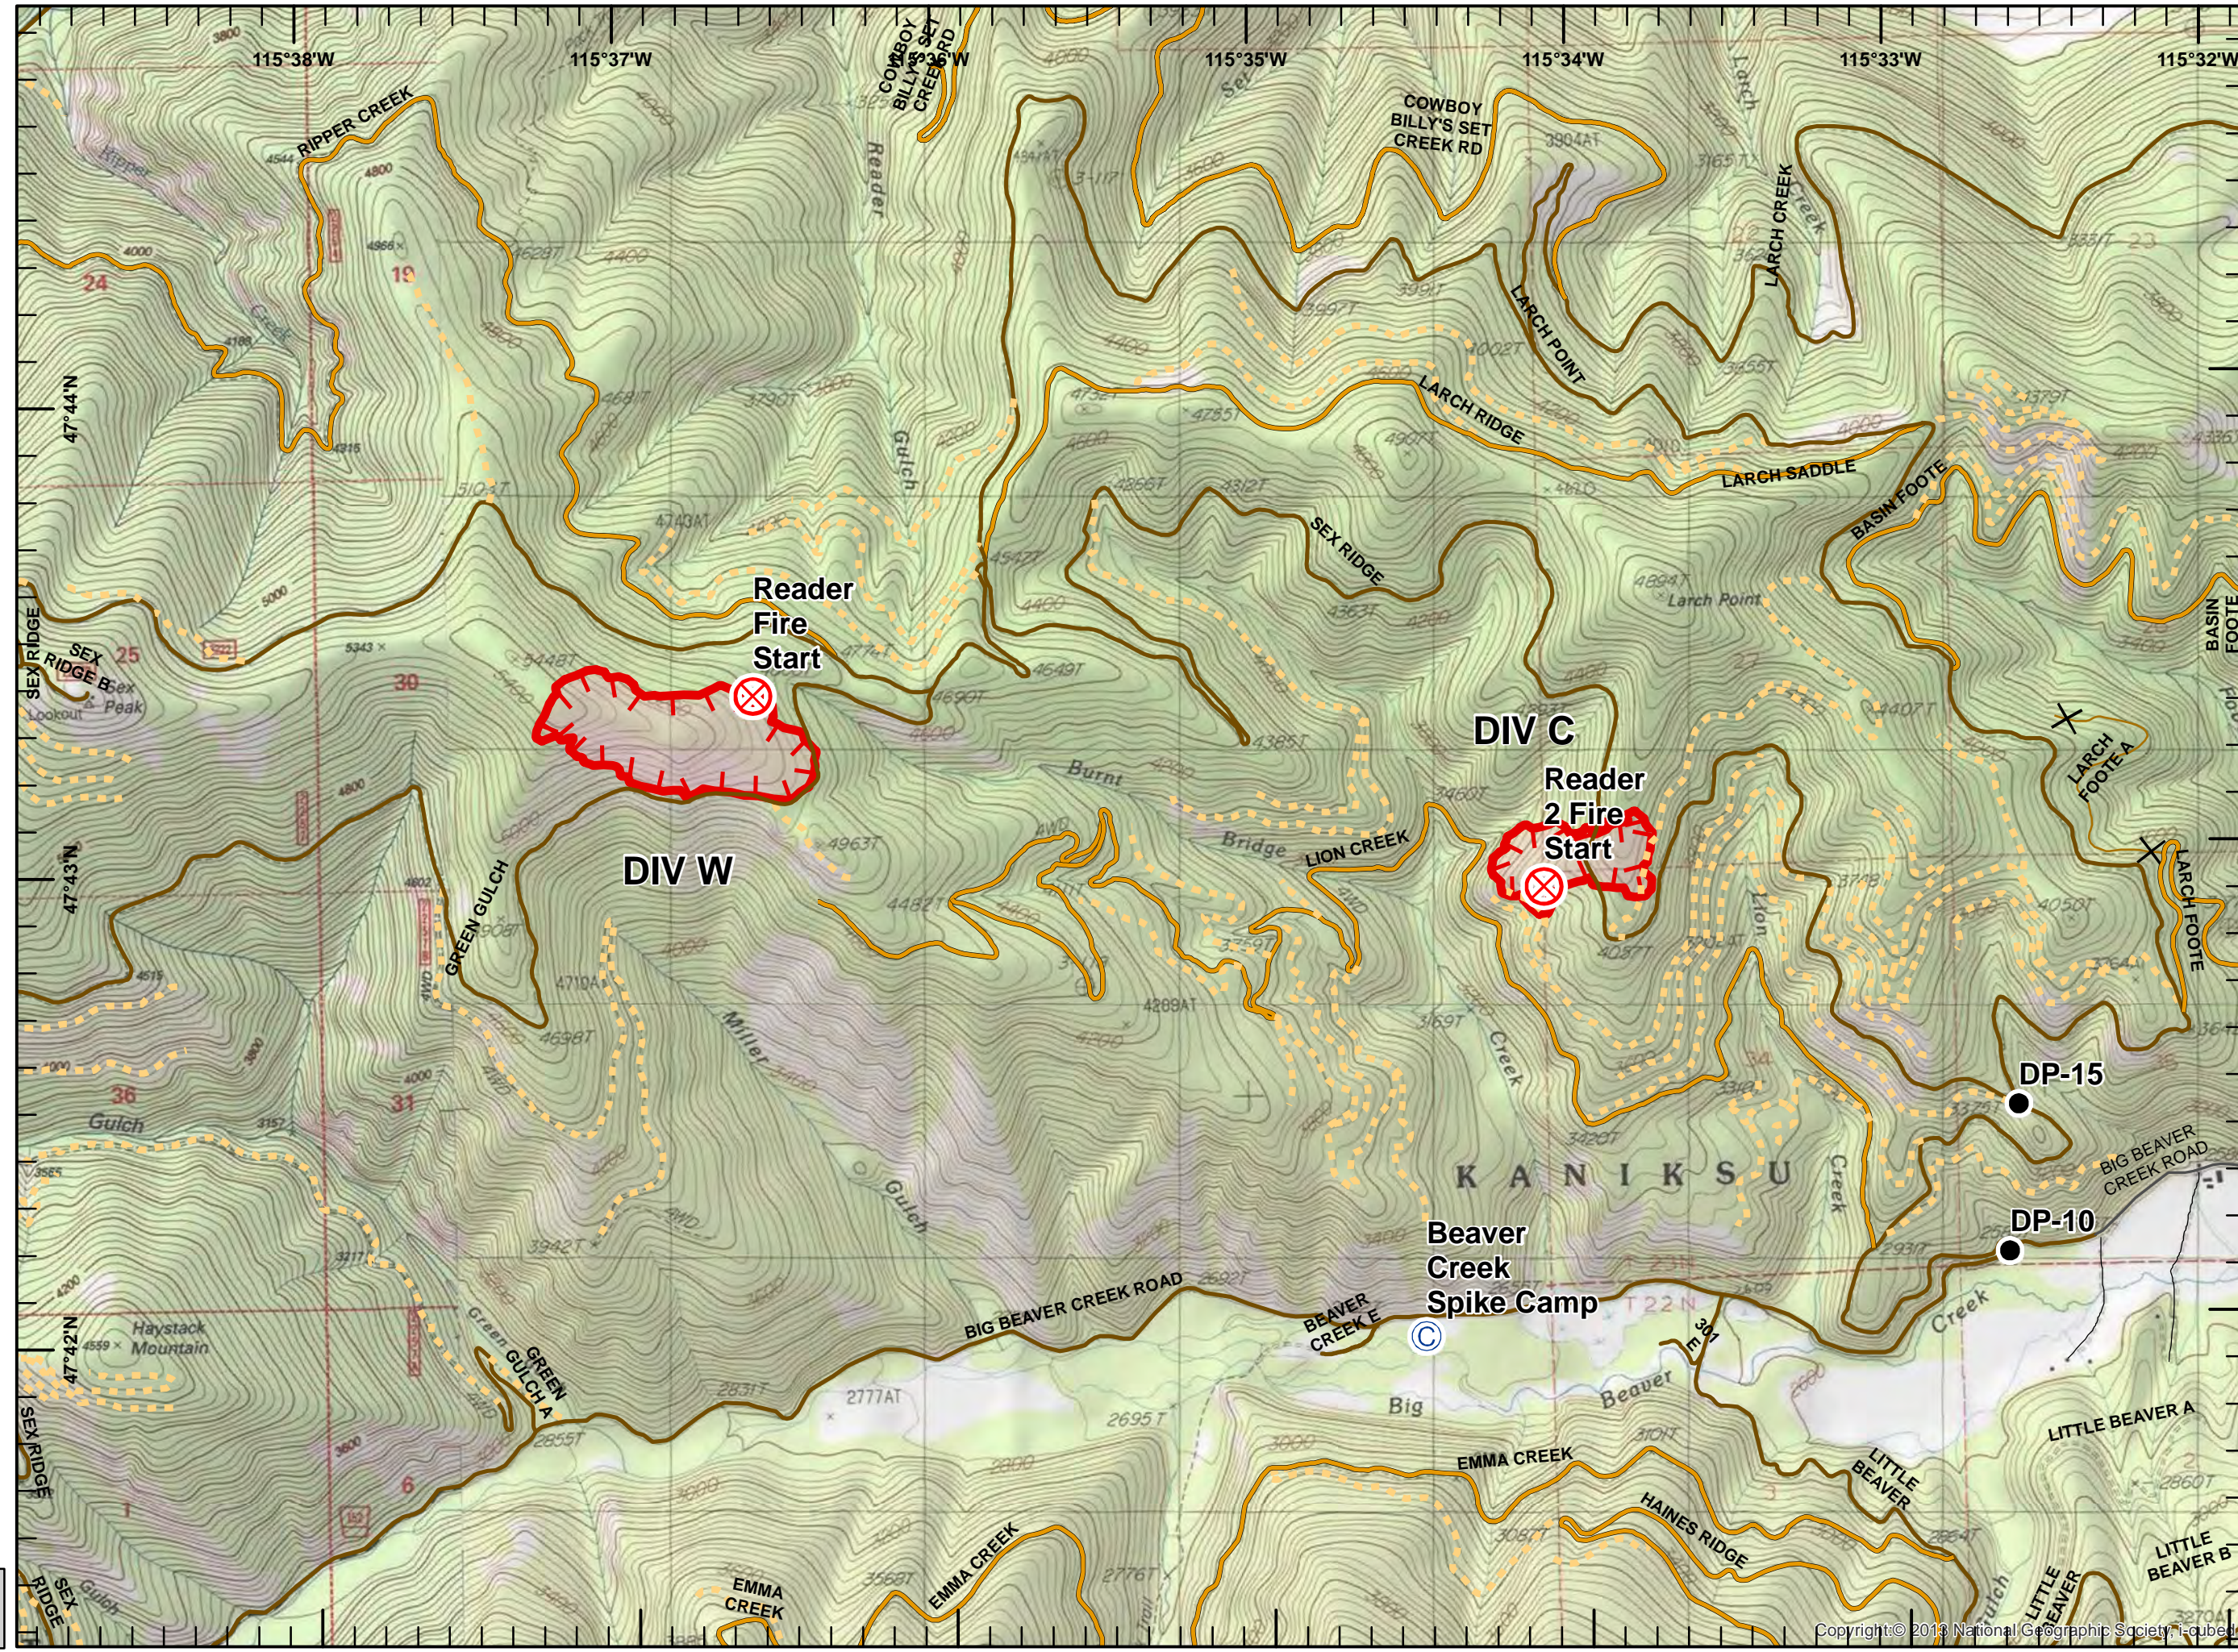

- Legend**
- Private Road
 - County Road
 - FS Roads (IGBC)**
 - 1 - IMPASSABLE TO MOTORIZED VEHICLES
 - 2 - RESTRICTED/LE... GATED ADMIN USE
 - 3 - BARRIRED/LE... NO ADMIN USE
 - 4 - OPEN DURING BEAR SEASON
 - Uncontrolled Fire Edge
 - Wildfire Daily Fire Perimeter
 - Camp
 - Drop Point
 - Fire Origin

NAD 83
UTM Zone 11

SIA - NR WMT
9/2/2017
0126