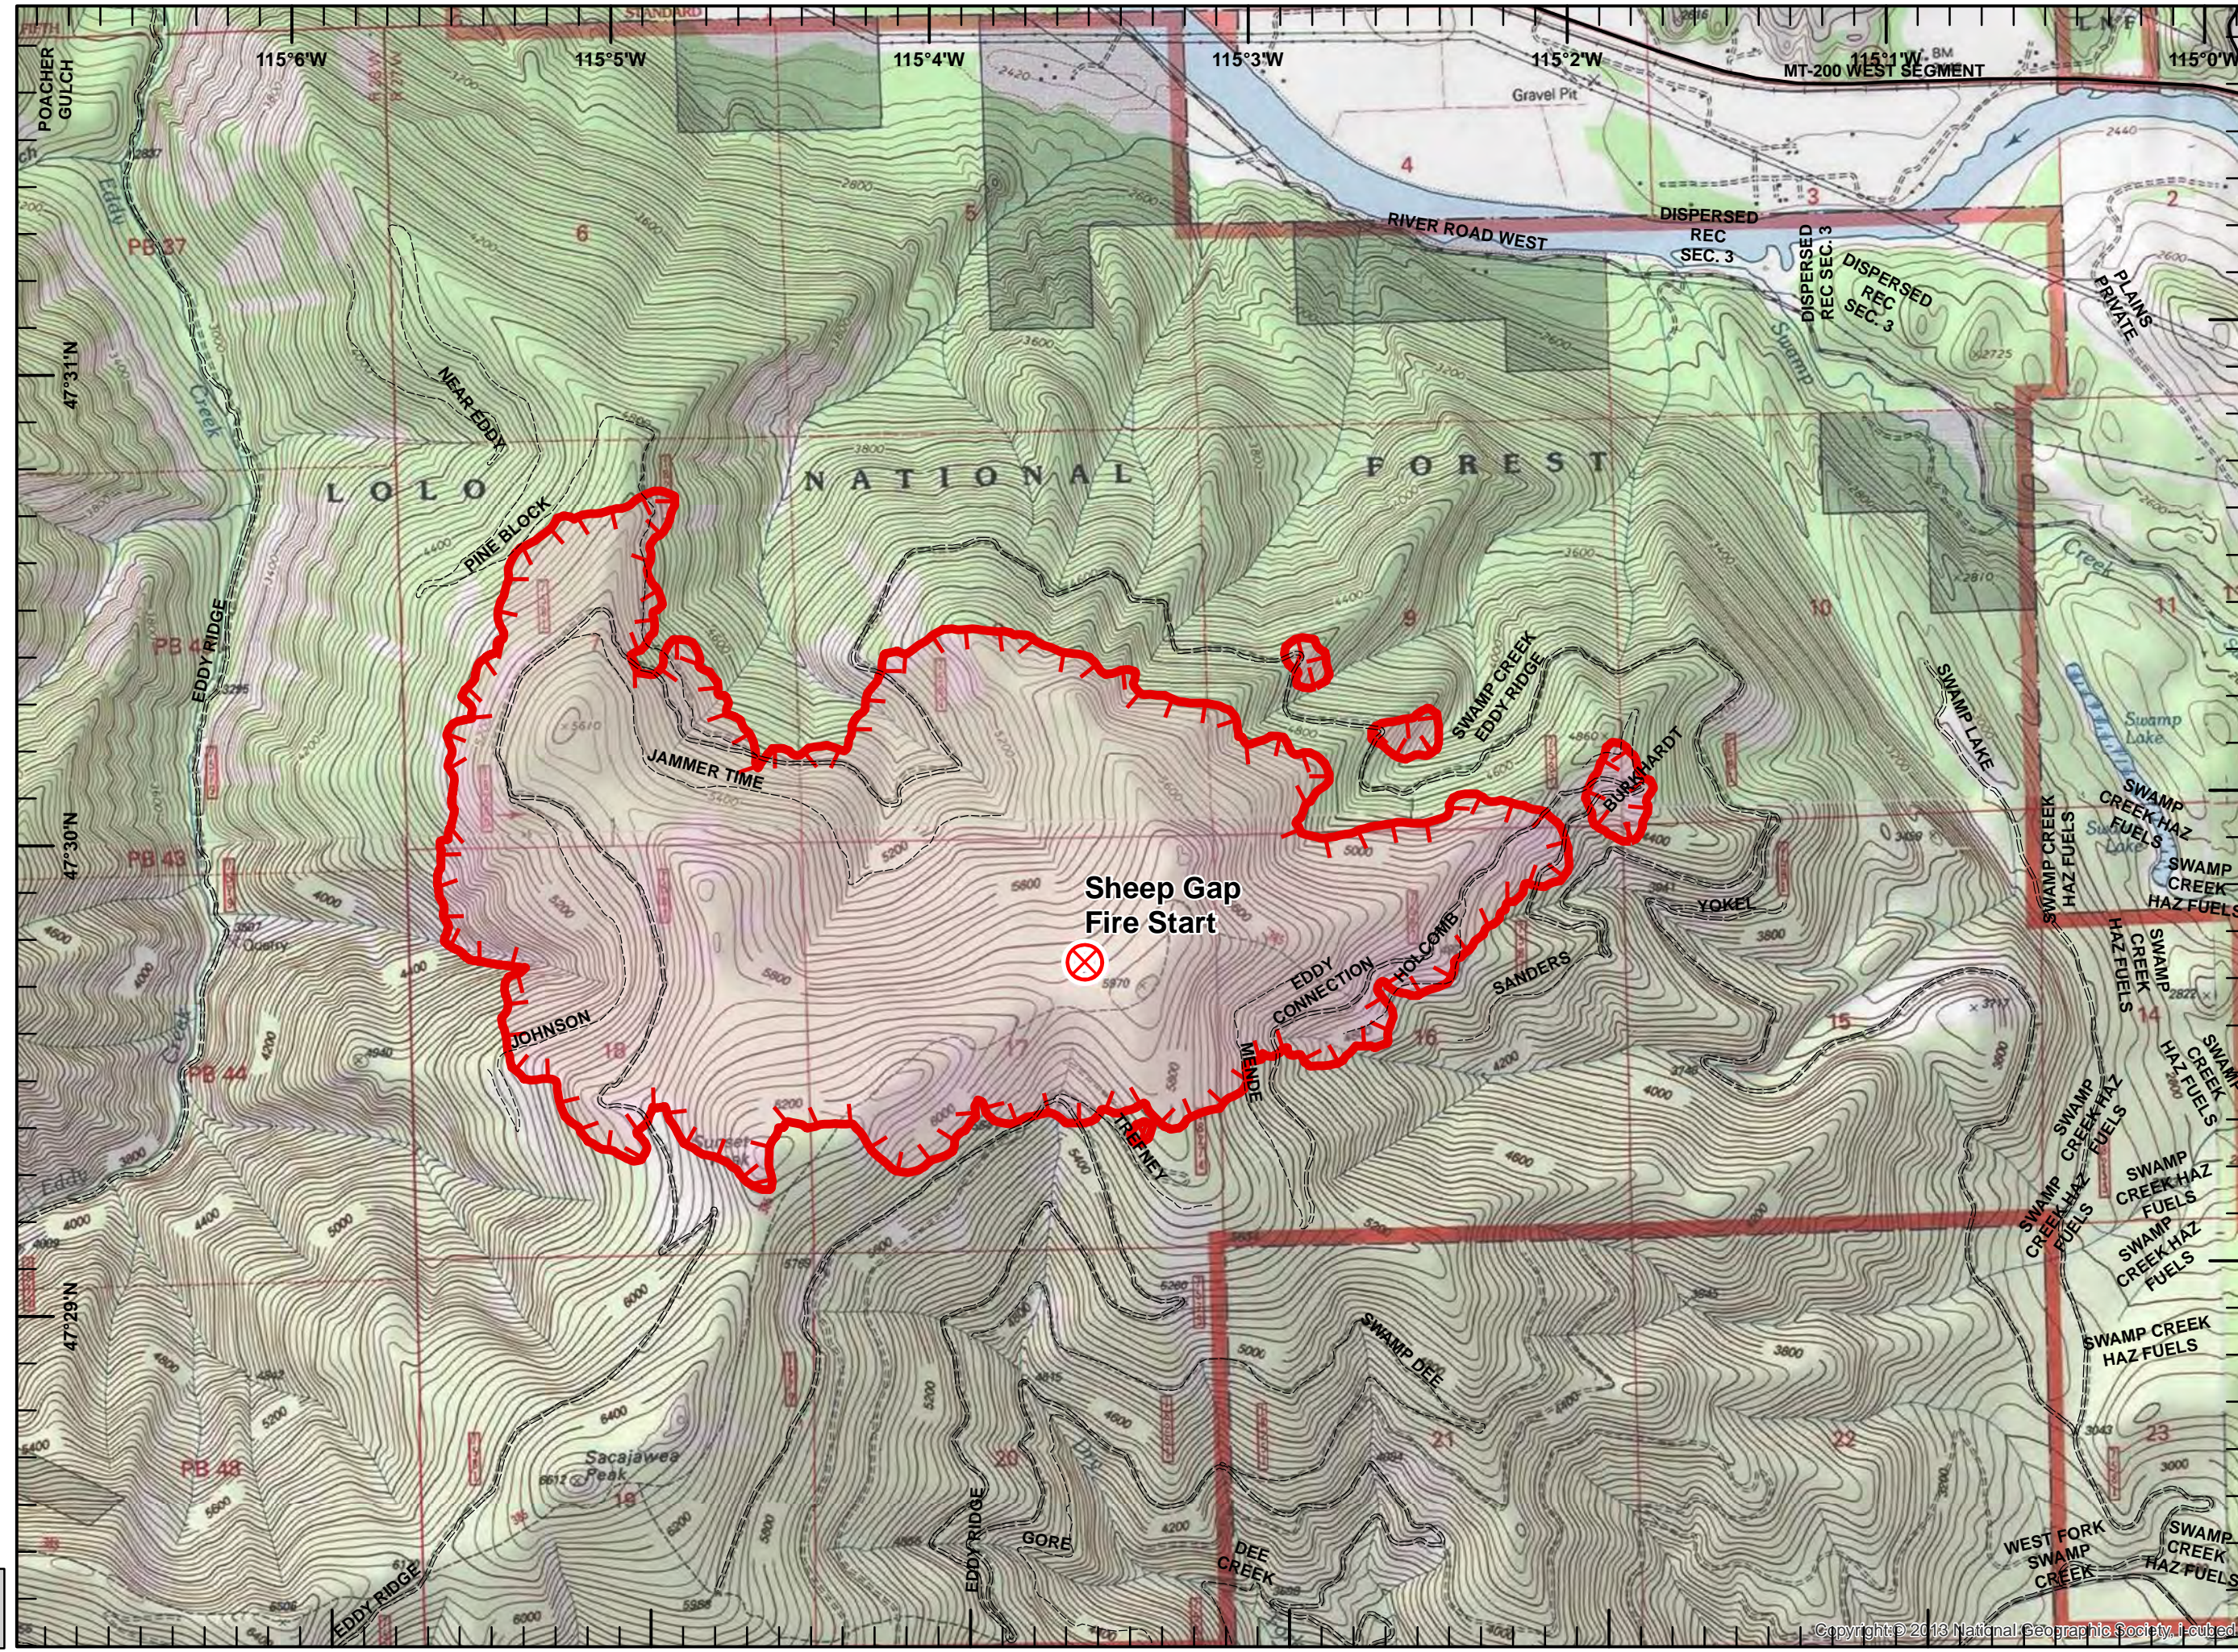

- Legend**
- FS roads -
- 1 - BASIC CUSTODIAL CARE (CLOSED)
 - 2 - HIGH CLEARANCE VEHICLES
 - Gravel/Paved Roads
 - Uncontrolled Fire Edge
 - Wildfire Daily Fire Perimeter
 - Fire Origin

NAD 83
 UTM Zone 11