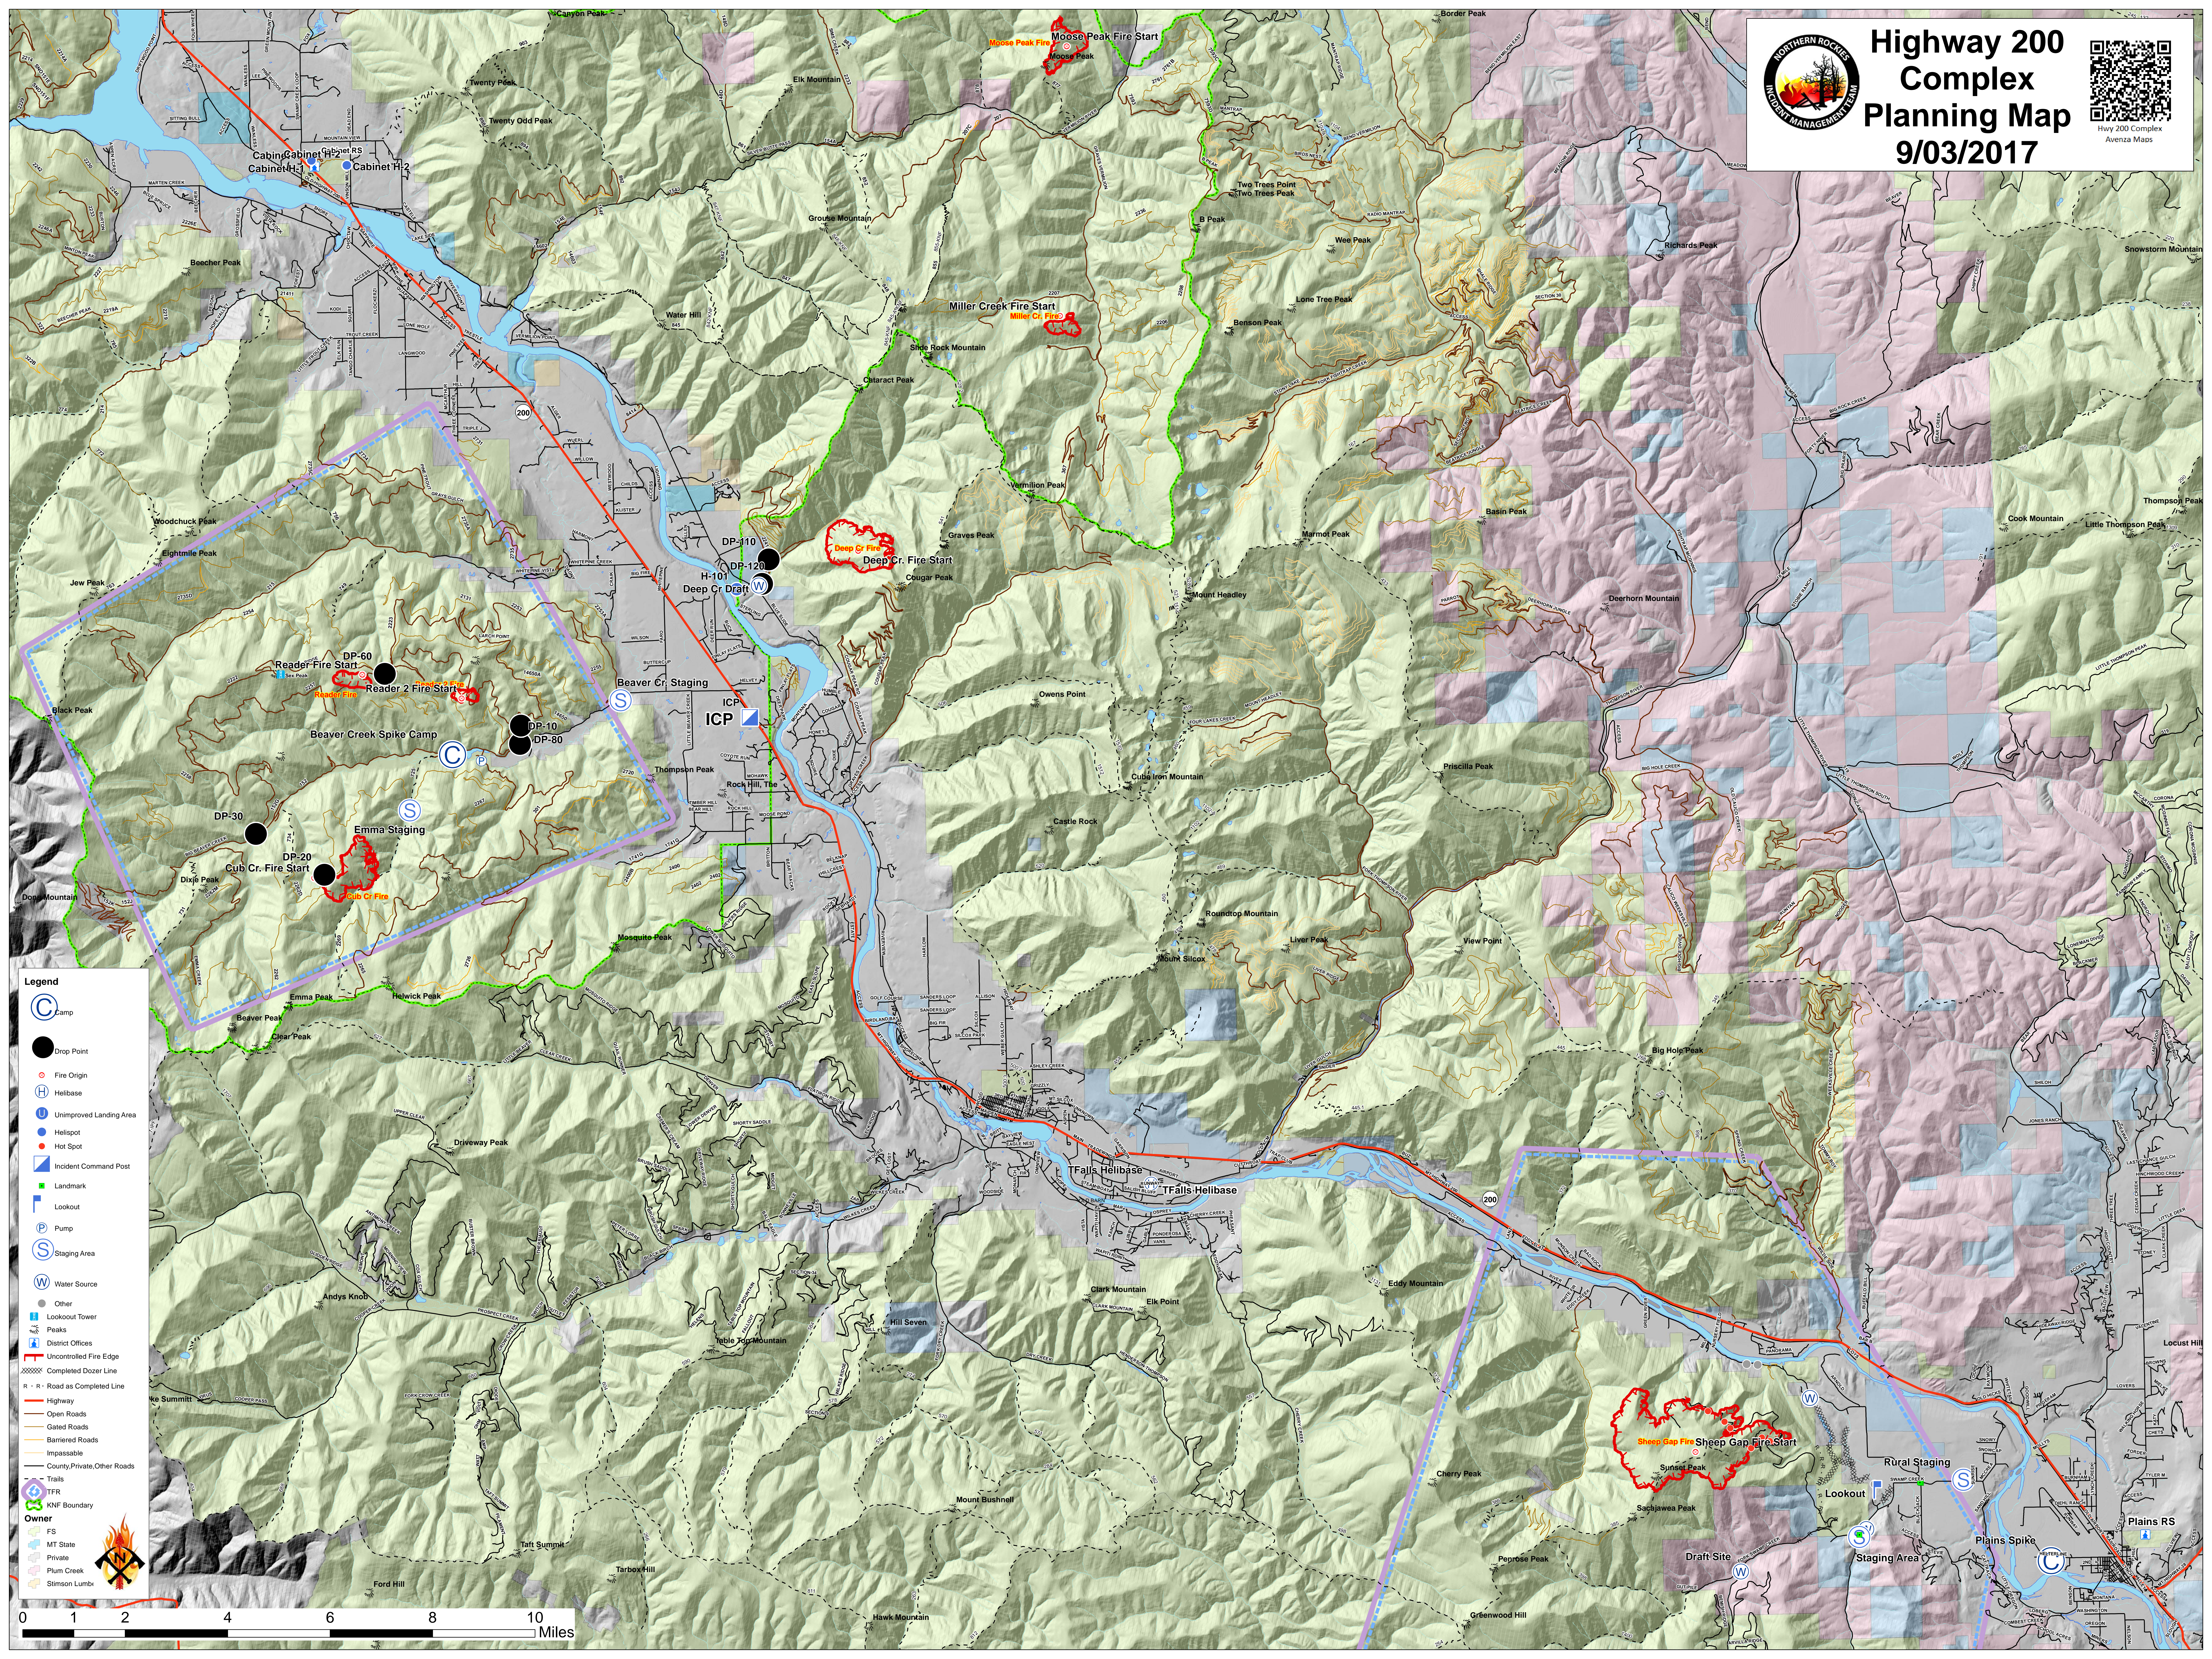

Highway 200 Complex Planning Map

9/03/2017

Hwy 200 Complex
Avenza Maps

- Legend**
- Camp
 - Drop Point
 - Fire Origin
 - Helibase
 - Unimproved Landing Area
 - Hot Spot
 - Incident Command Post
 - Landmark
 - Lookout
 - Pump
 - Staging Area
 - Water Source
 - Other
 - Lookout Tower
 - Peaks
 - District Offices
 - Uncontrolled Fire Edge
 - Completed Dozer Line
 - Road as Completed Line
 - Highway
 - Open Roads
 - Gated Roads
 - Barred Roads
 - Impassable
 - County/Private/Other Roads
 - Trails
 - KFR Boundary
 - Owner
 - FS
 - MT State
 - Private
 - Plum Creek
 - Stimson Lumber