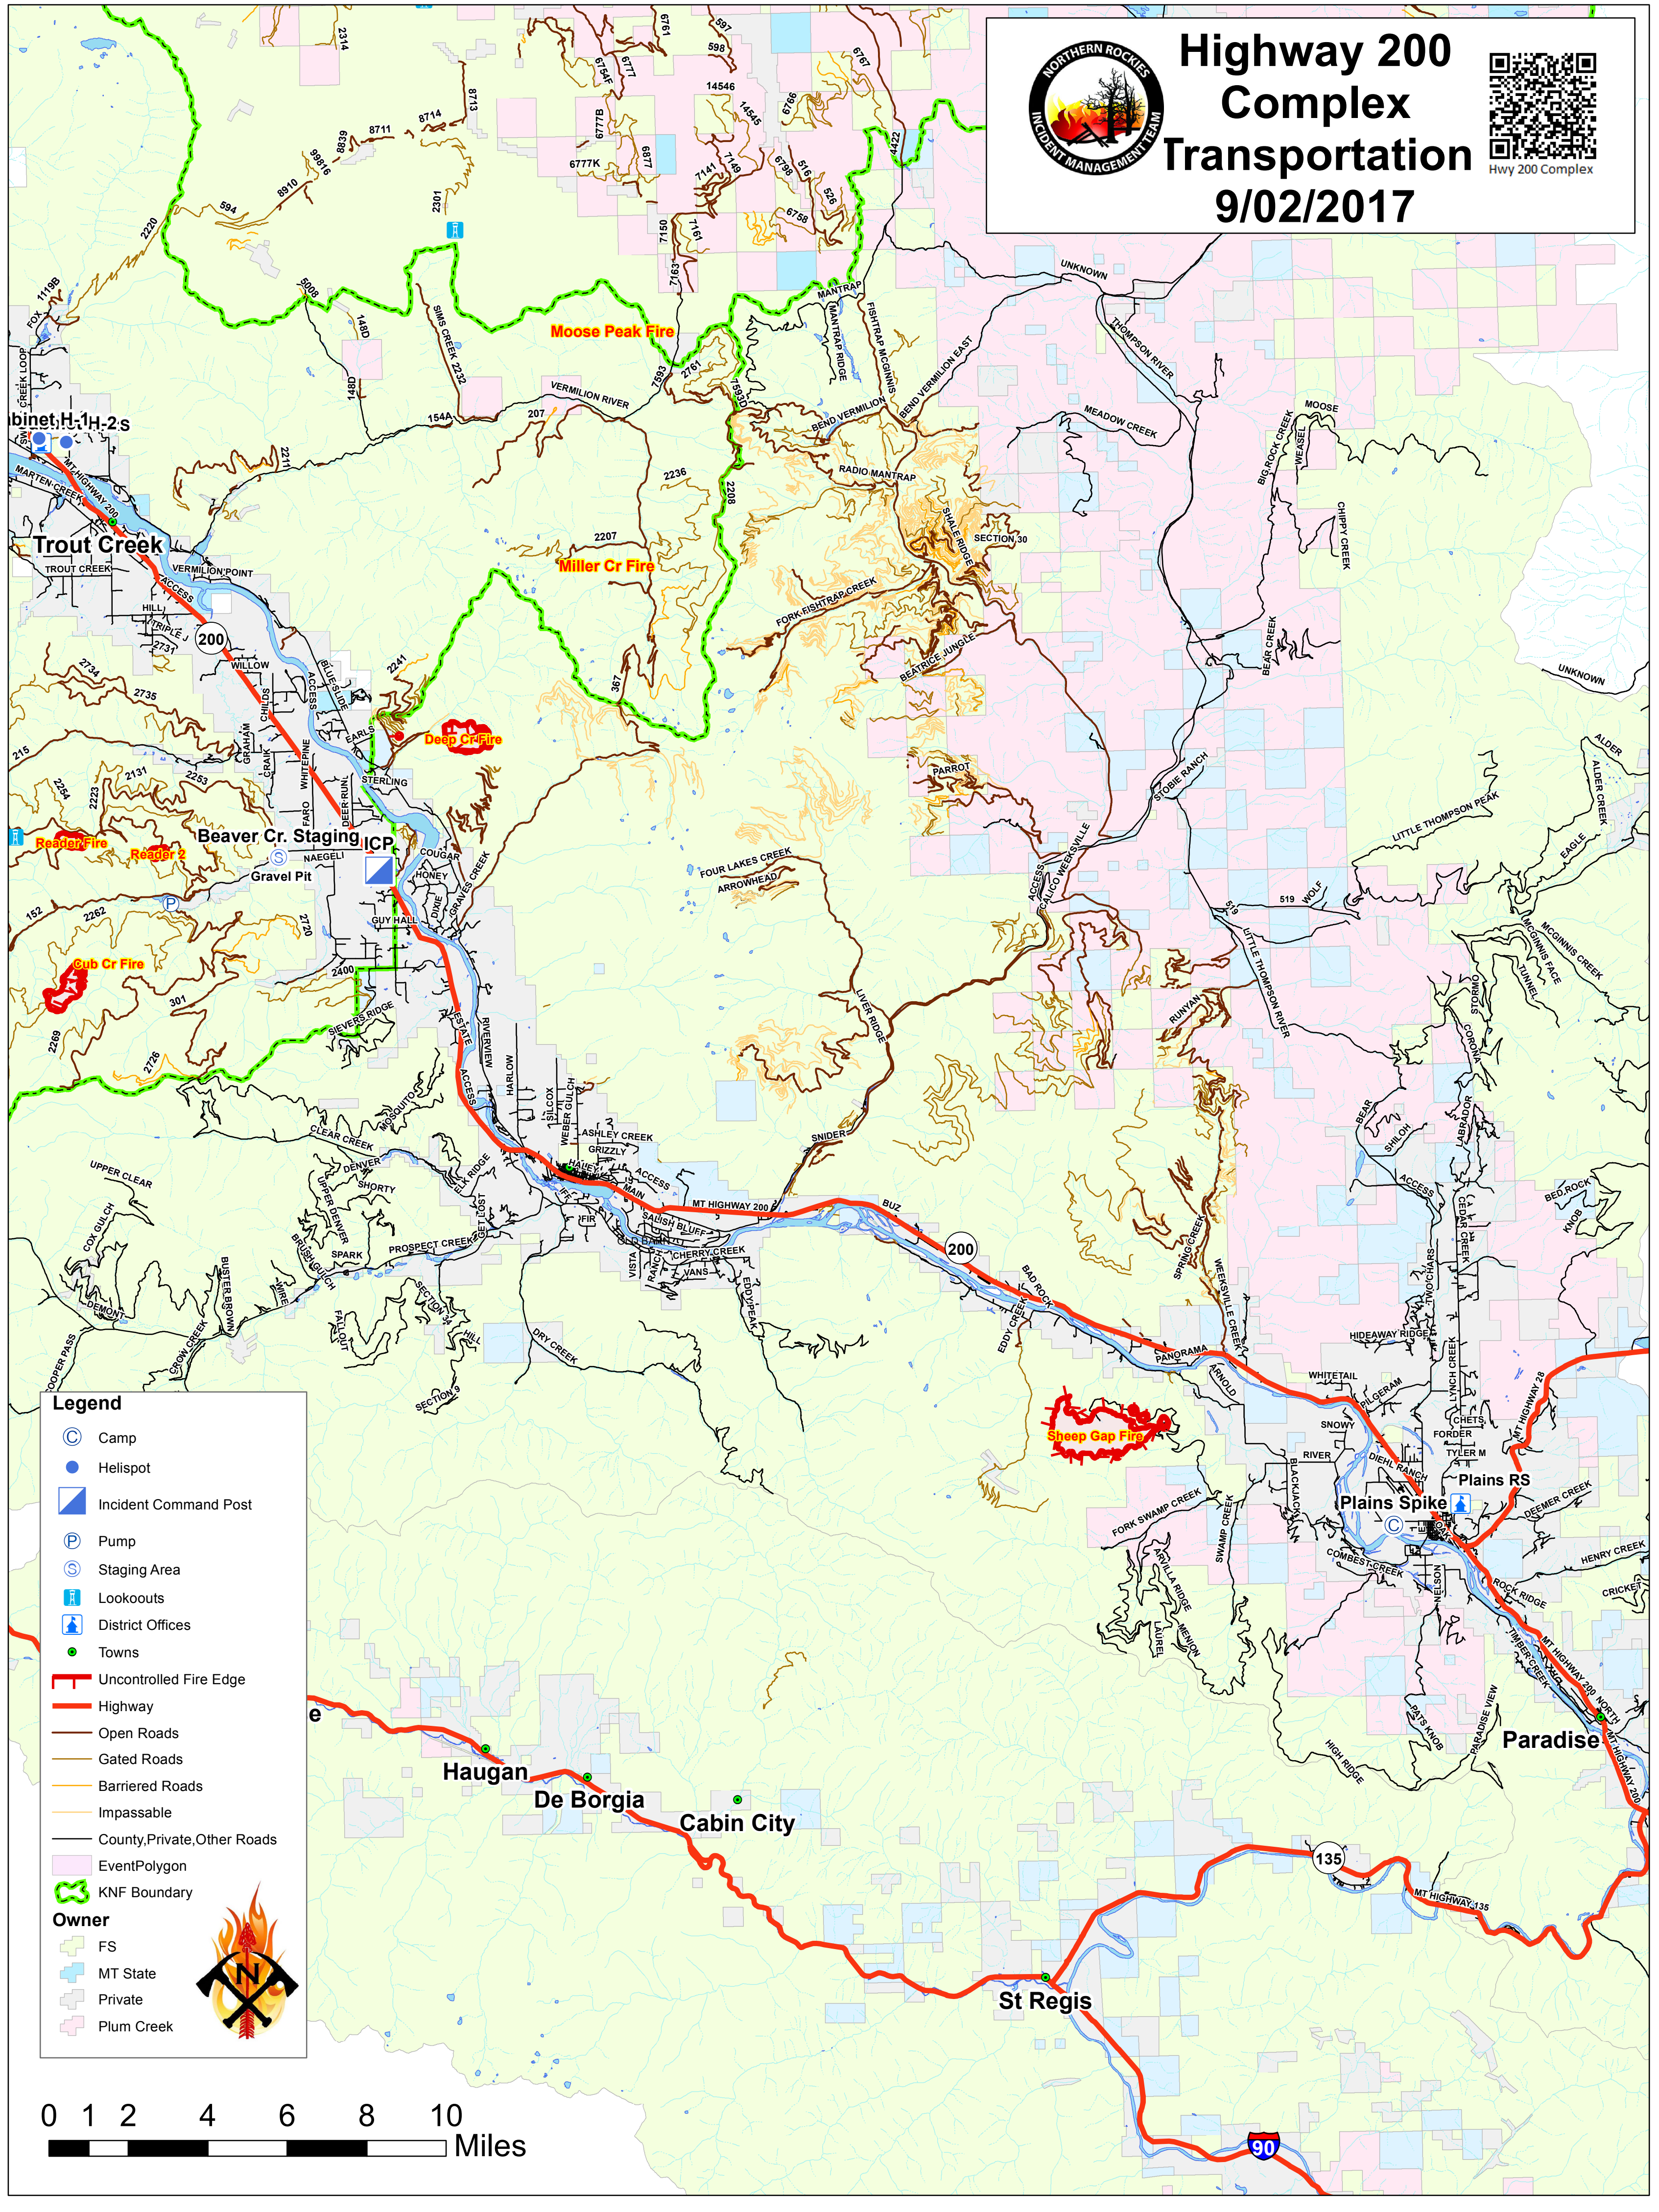

Highway 200 Complex Transportation 9/02/2017

Hwy 200 Complex

Legend

- Camp
- Helispot
- Incident Command Post
- Pump
- Staging Area
- Lookouts
- District Offices
- Towns
- Uncontrolled Fire Edge
- Highway
- Open Roads
- Gated Roads
- Barriered Roads
- Impassable
- County, Private, Other Roads
- Event Polygon
- KNF Boundary

Owner

- FS
- MT State
- Private
- Plum Creek