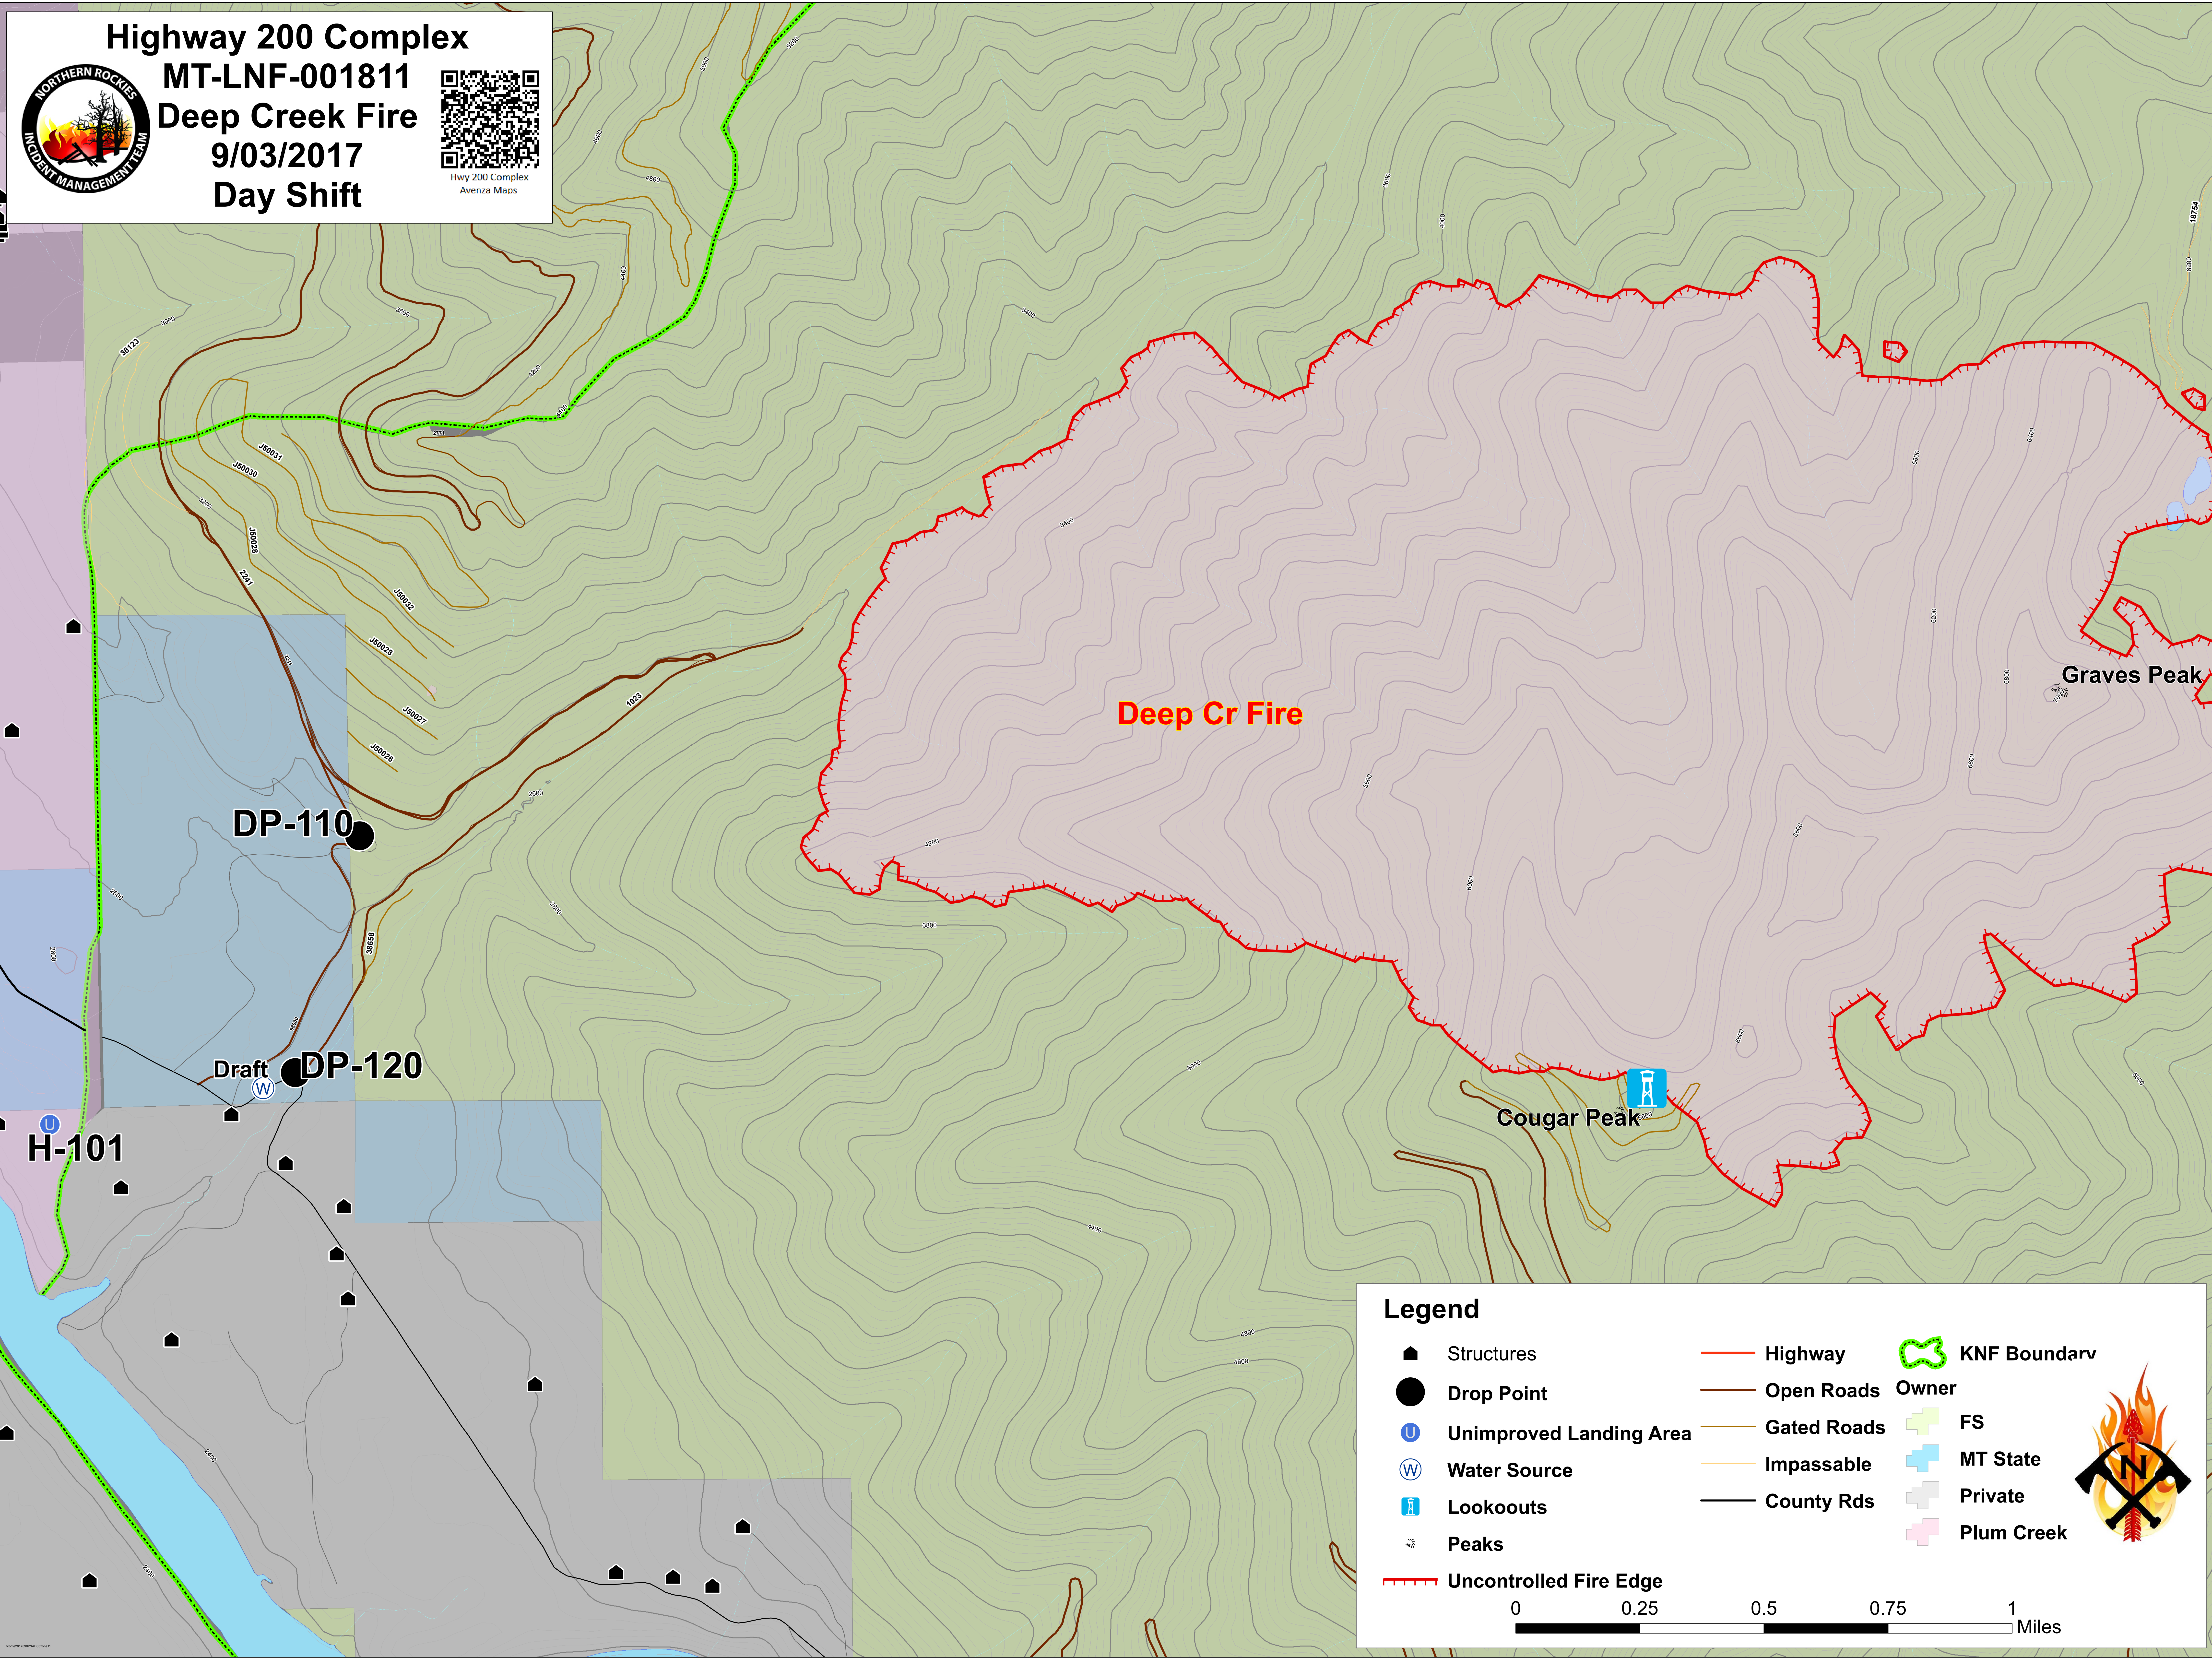

Highway 200 Complex

MT-LNF-001811

Deep Creek Fire

9/03/2017

Day Shift

Hwy 200 Complex
Avenza Maps

Deep Cr Fire

Graves Peak

DP-110

Draft **DP-120**

H-101

Cougar Peak

Legend

- Structures
- Drop Point
- Unimproved Landing Area
- Water Source
- Lookouts
- Peaks
- Uncontrolled Fire Edge
- Highway
- Open Roads
- Gated Roads
- Impassable
- County Rds
- KNF Boundary
- Owner**
- FS
- MT State
- Private
- Plum Creek