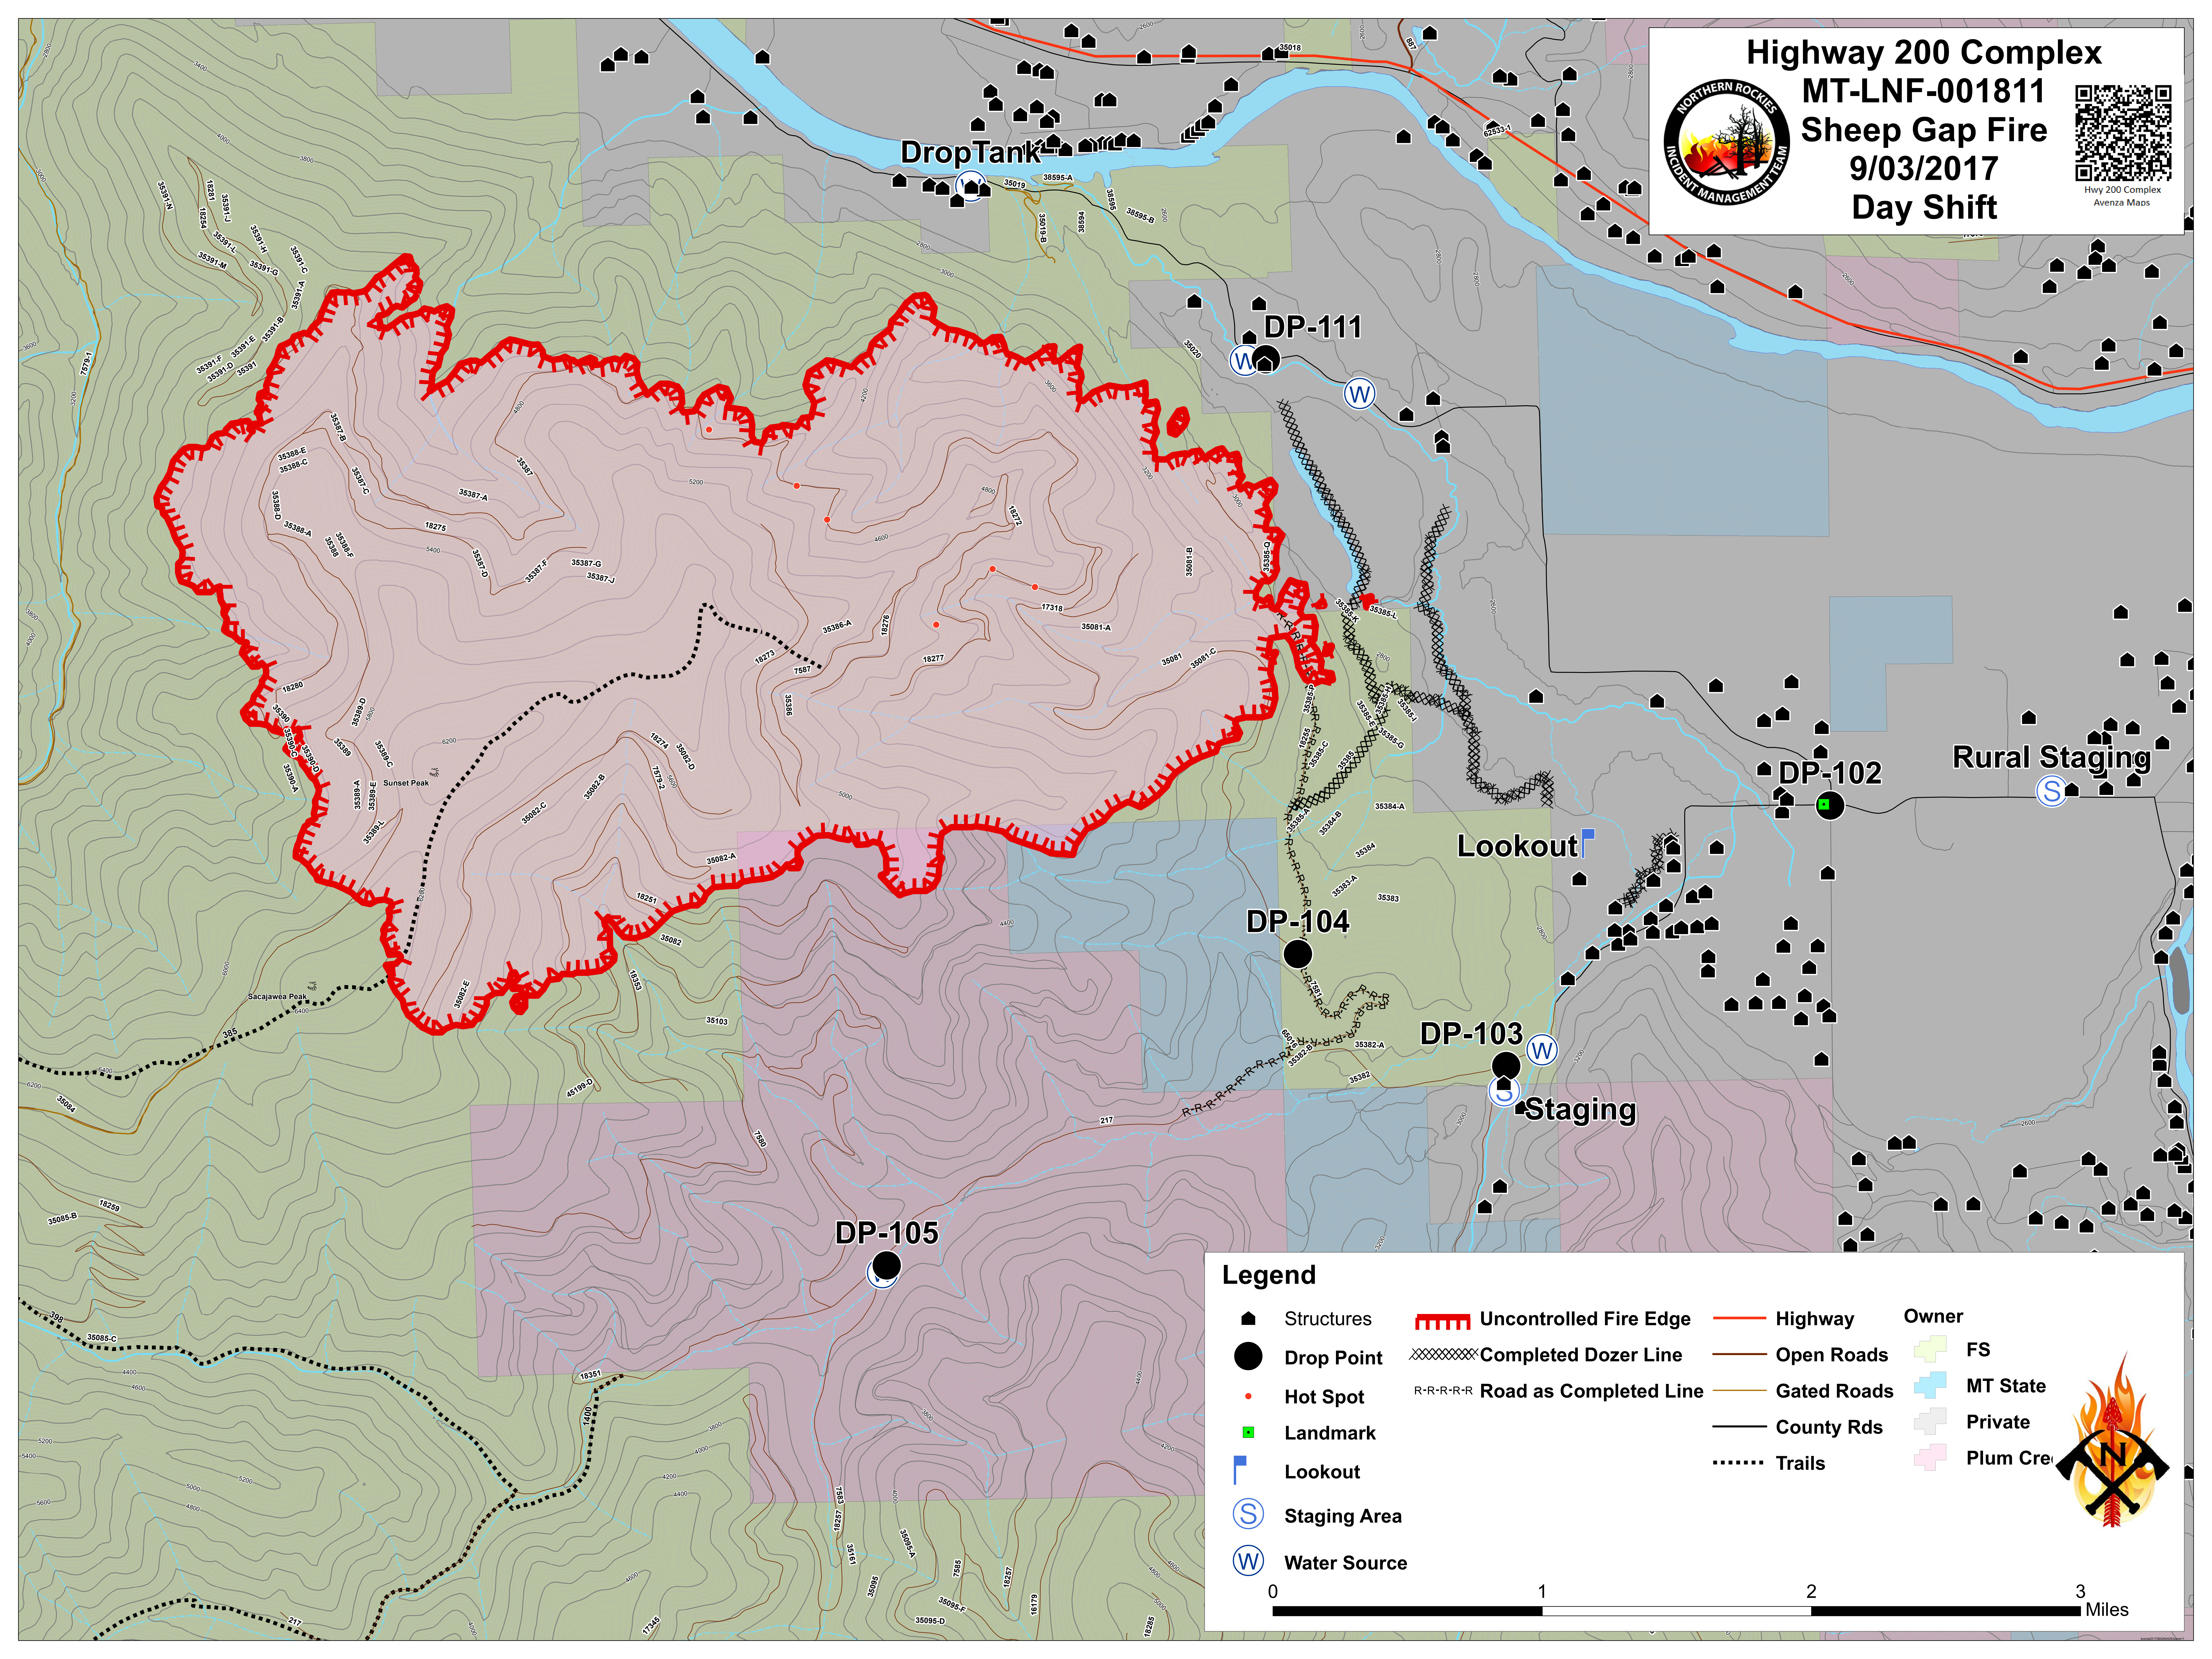

Highway 200 Complex
MT-LNF-001811
Sheep Gap Fire
9/03/2017
Day Shift

Hwy 200 Complex
Avenza Maps

Legend

Structures	Uncontrolled Fire Edge	Highway	Owner
Drop Point	Completed Dozer Line	Open Roads	FS
Hot Spot	Road as Completed Line	Gated Roads	MT State
Landmark		County Rds	Private
Lookout		Trails	Plum Cre
Staging Area			
Water Source			

0 1 2 3 Miles