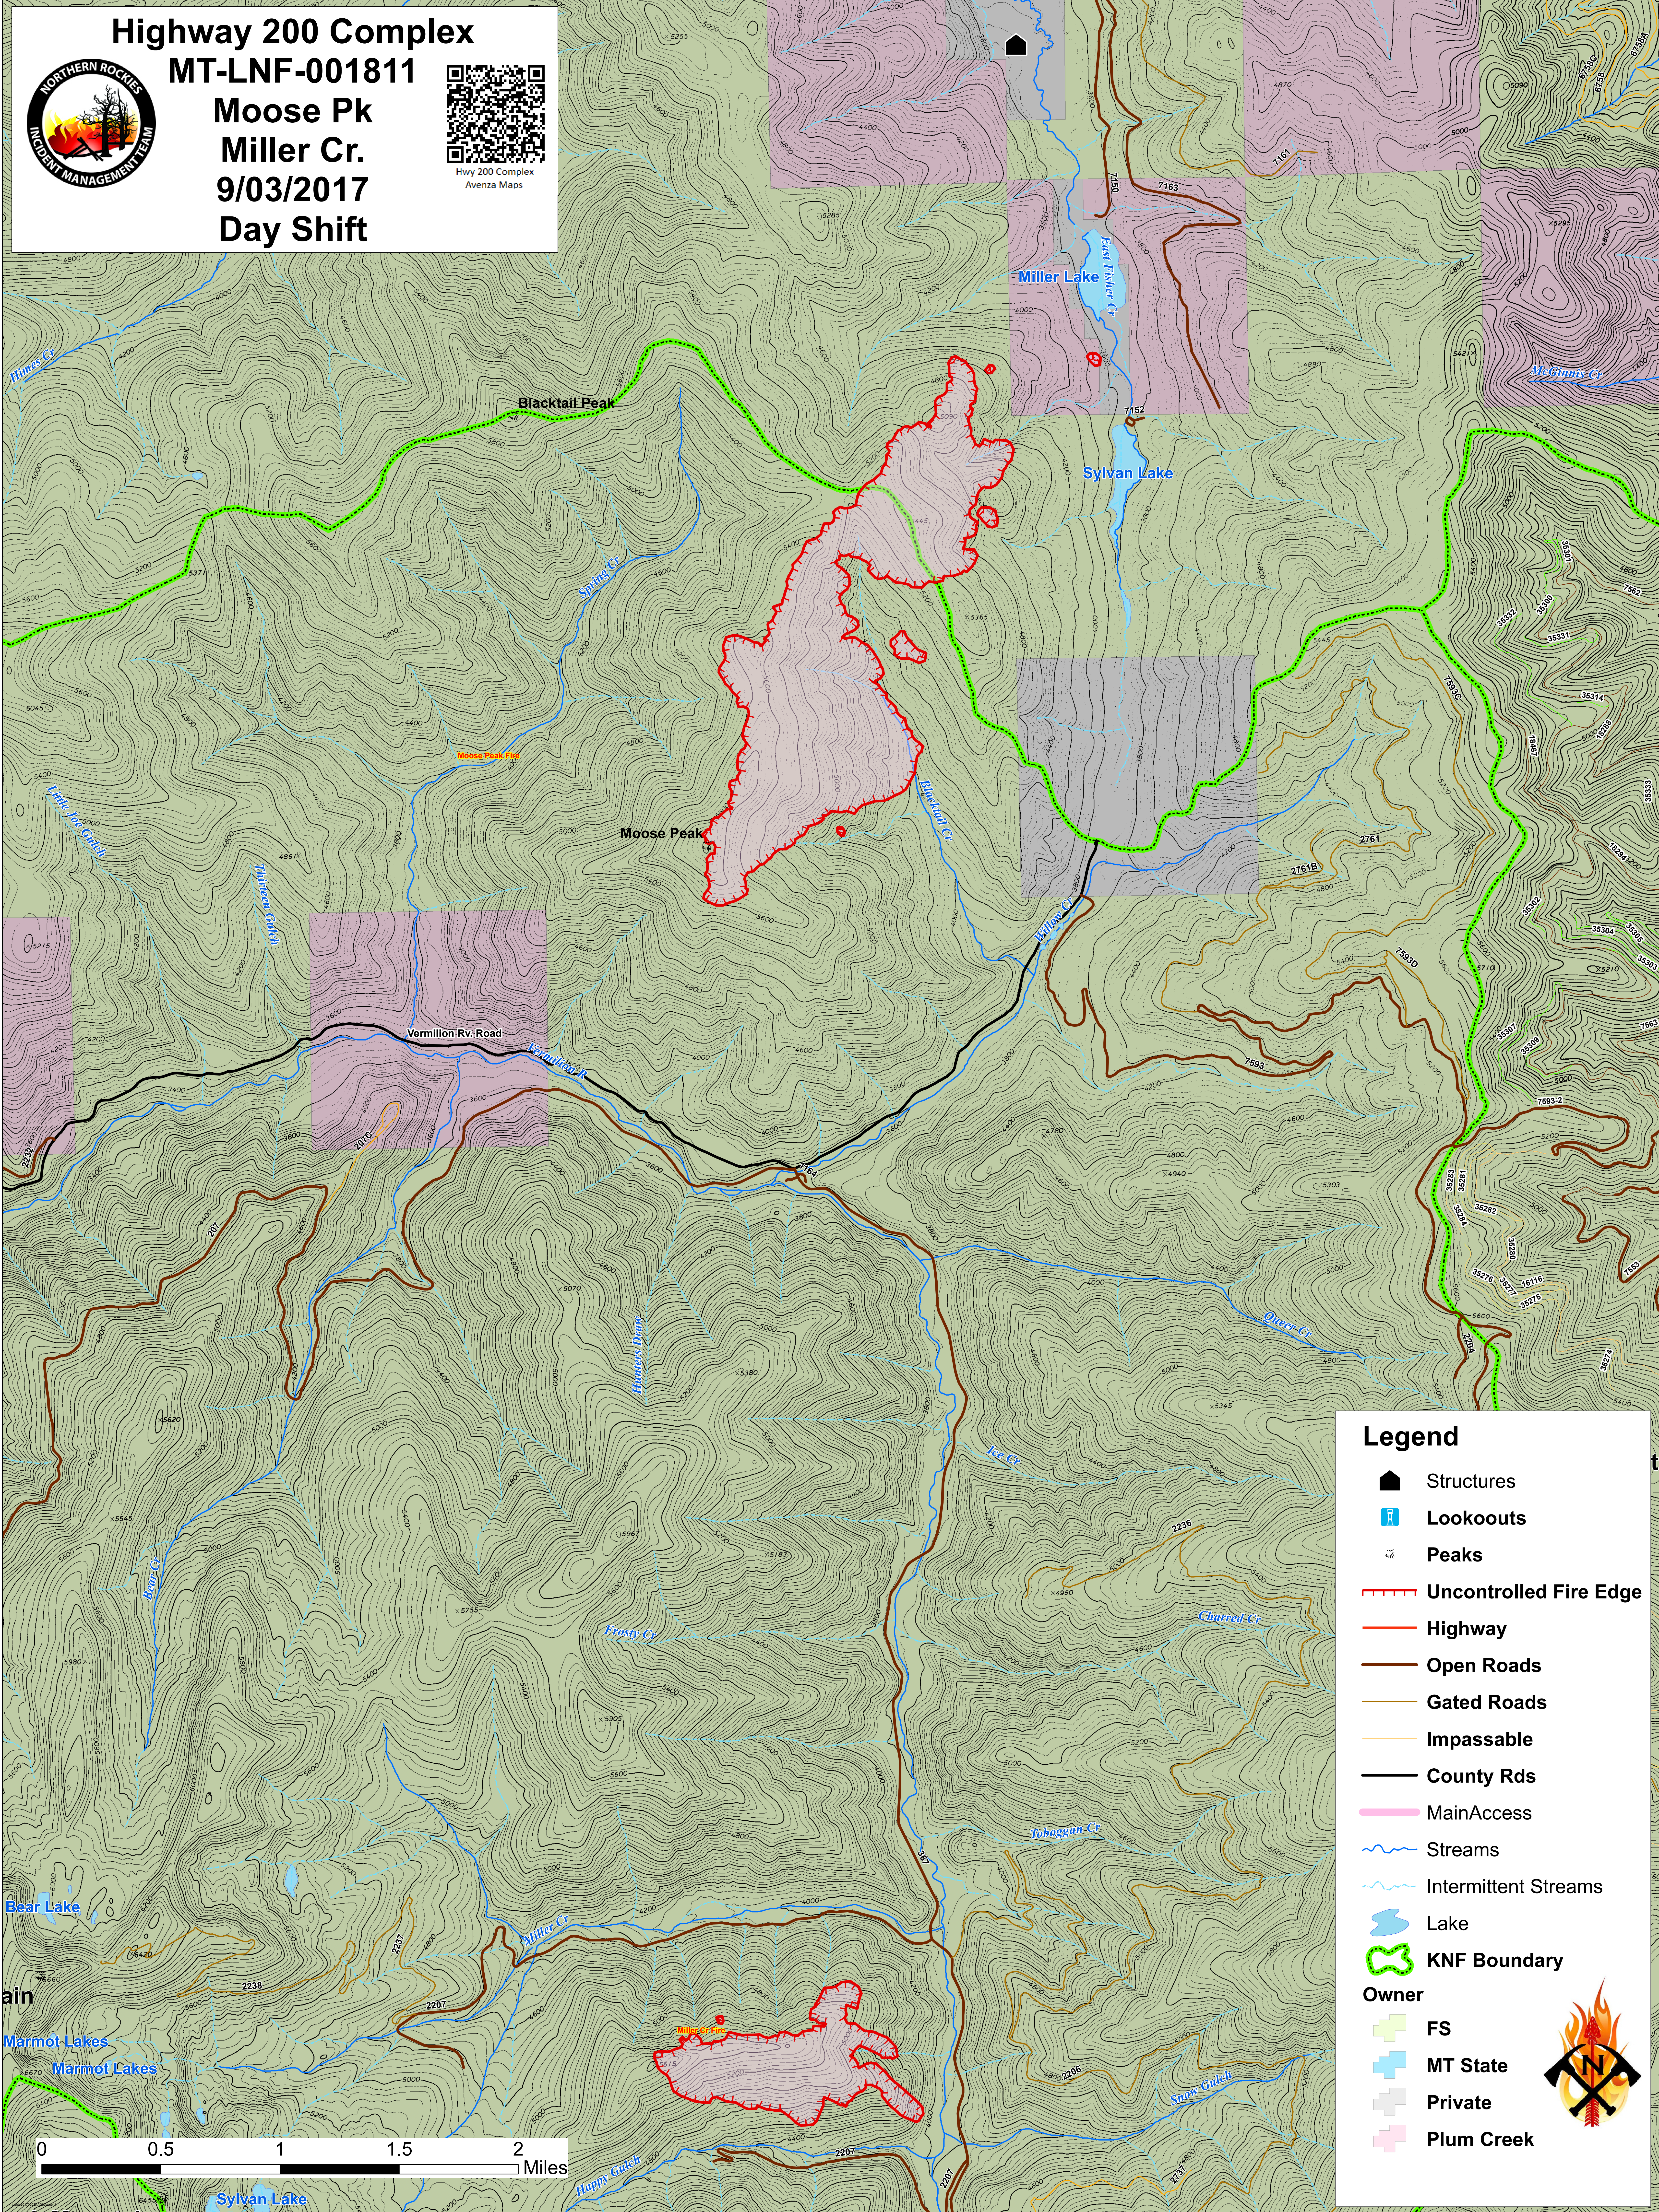

Highway 200 Complex

MT-LNF-001811

Moose Pk

Miller Cr.

9/03/2017

Day Shift

Hwy 200 Complex
Avena Maps

Legend

- Structures
- Lookouts
- Peaks
- Uncontrolled Fire Edge
- Highway
- Open Roads
- Gated Roads
- Impassable
- County Rds
- Main Access
- Streams
- Intermittent Streams
- Lake
- KNF Boundary
- Owner**
- FS
- MT State
- Private
- Plum Creek