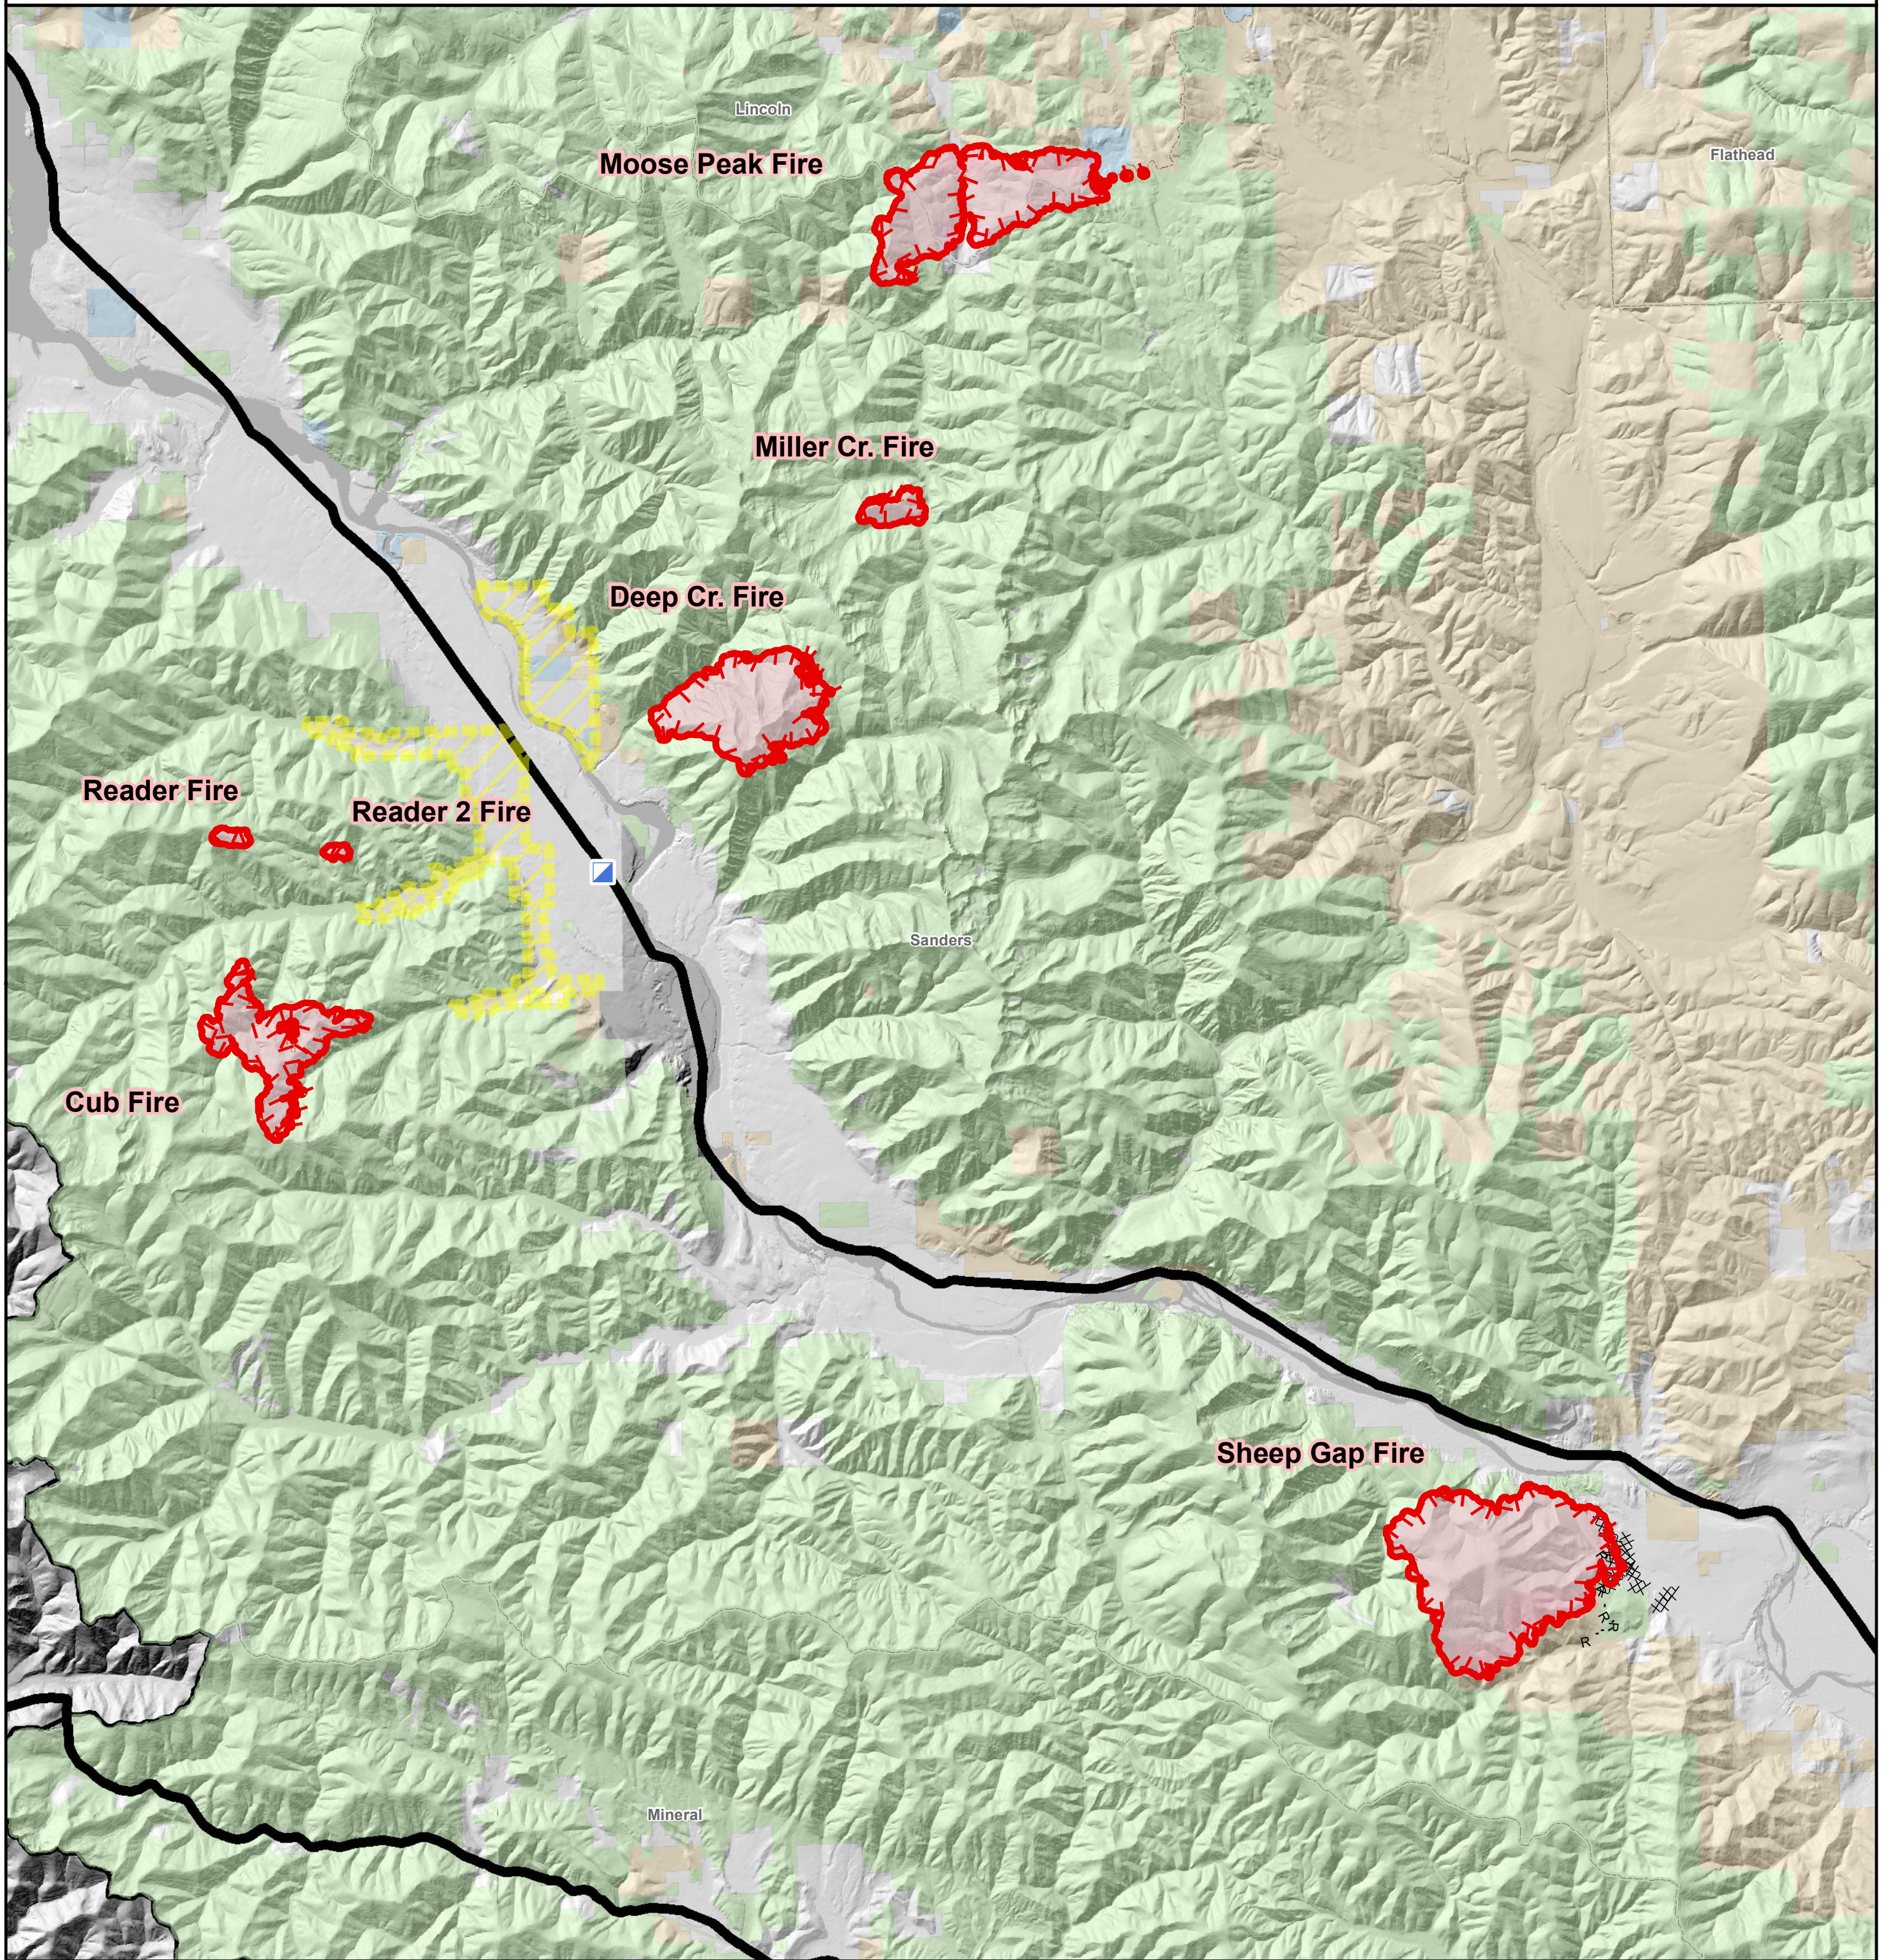

# Information

Hwy 200 Complex MT-LNF-001811

## Hwy 200 Complex Fire

- |                       |                               |
|-----------------------|-------------------------------|
| FS                    | Uncontrolled Fire Edge        |
| State                 | Completed Dozer Line          |
| Industrial Private    | Road as Completed Line        |
| Private               | Wildfire Daily Fire Perimeter |
| Highway 200           | Pre-Evacuation Area           |
| Incident Command Post |                               |