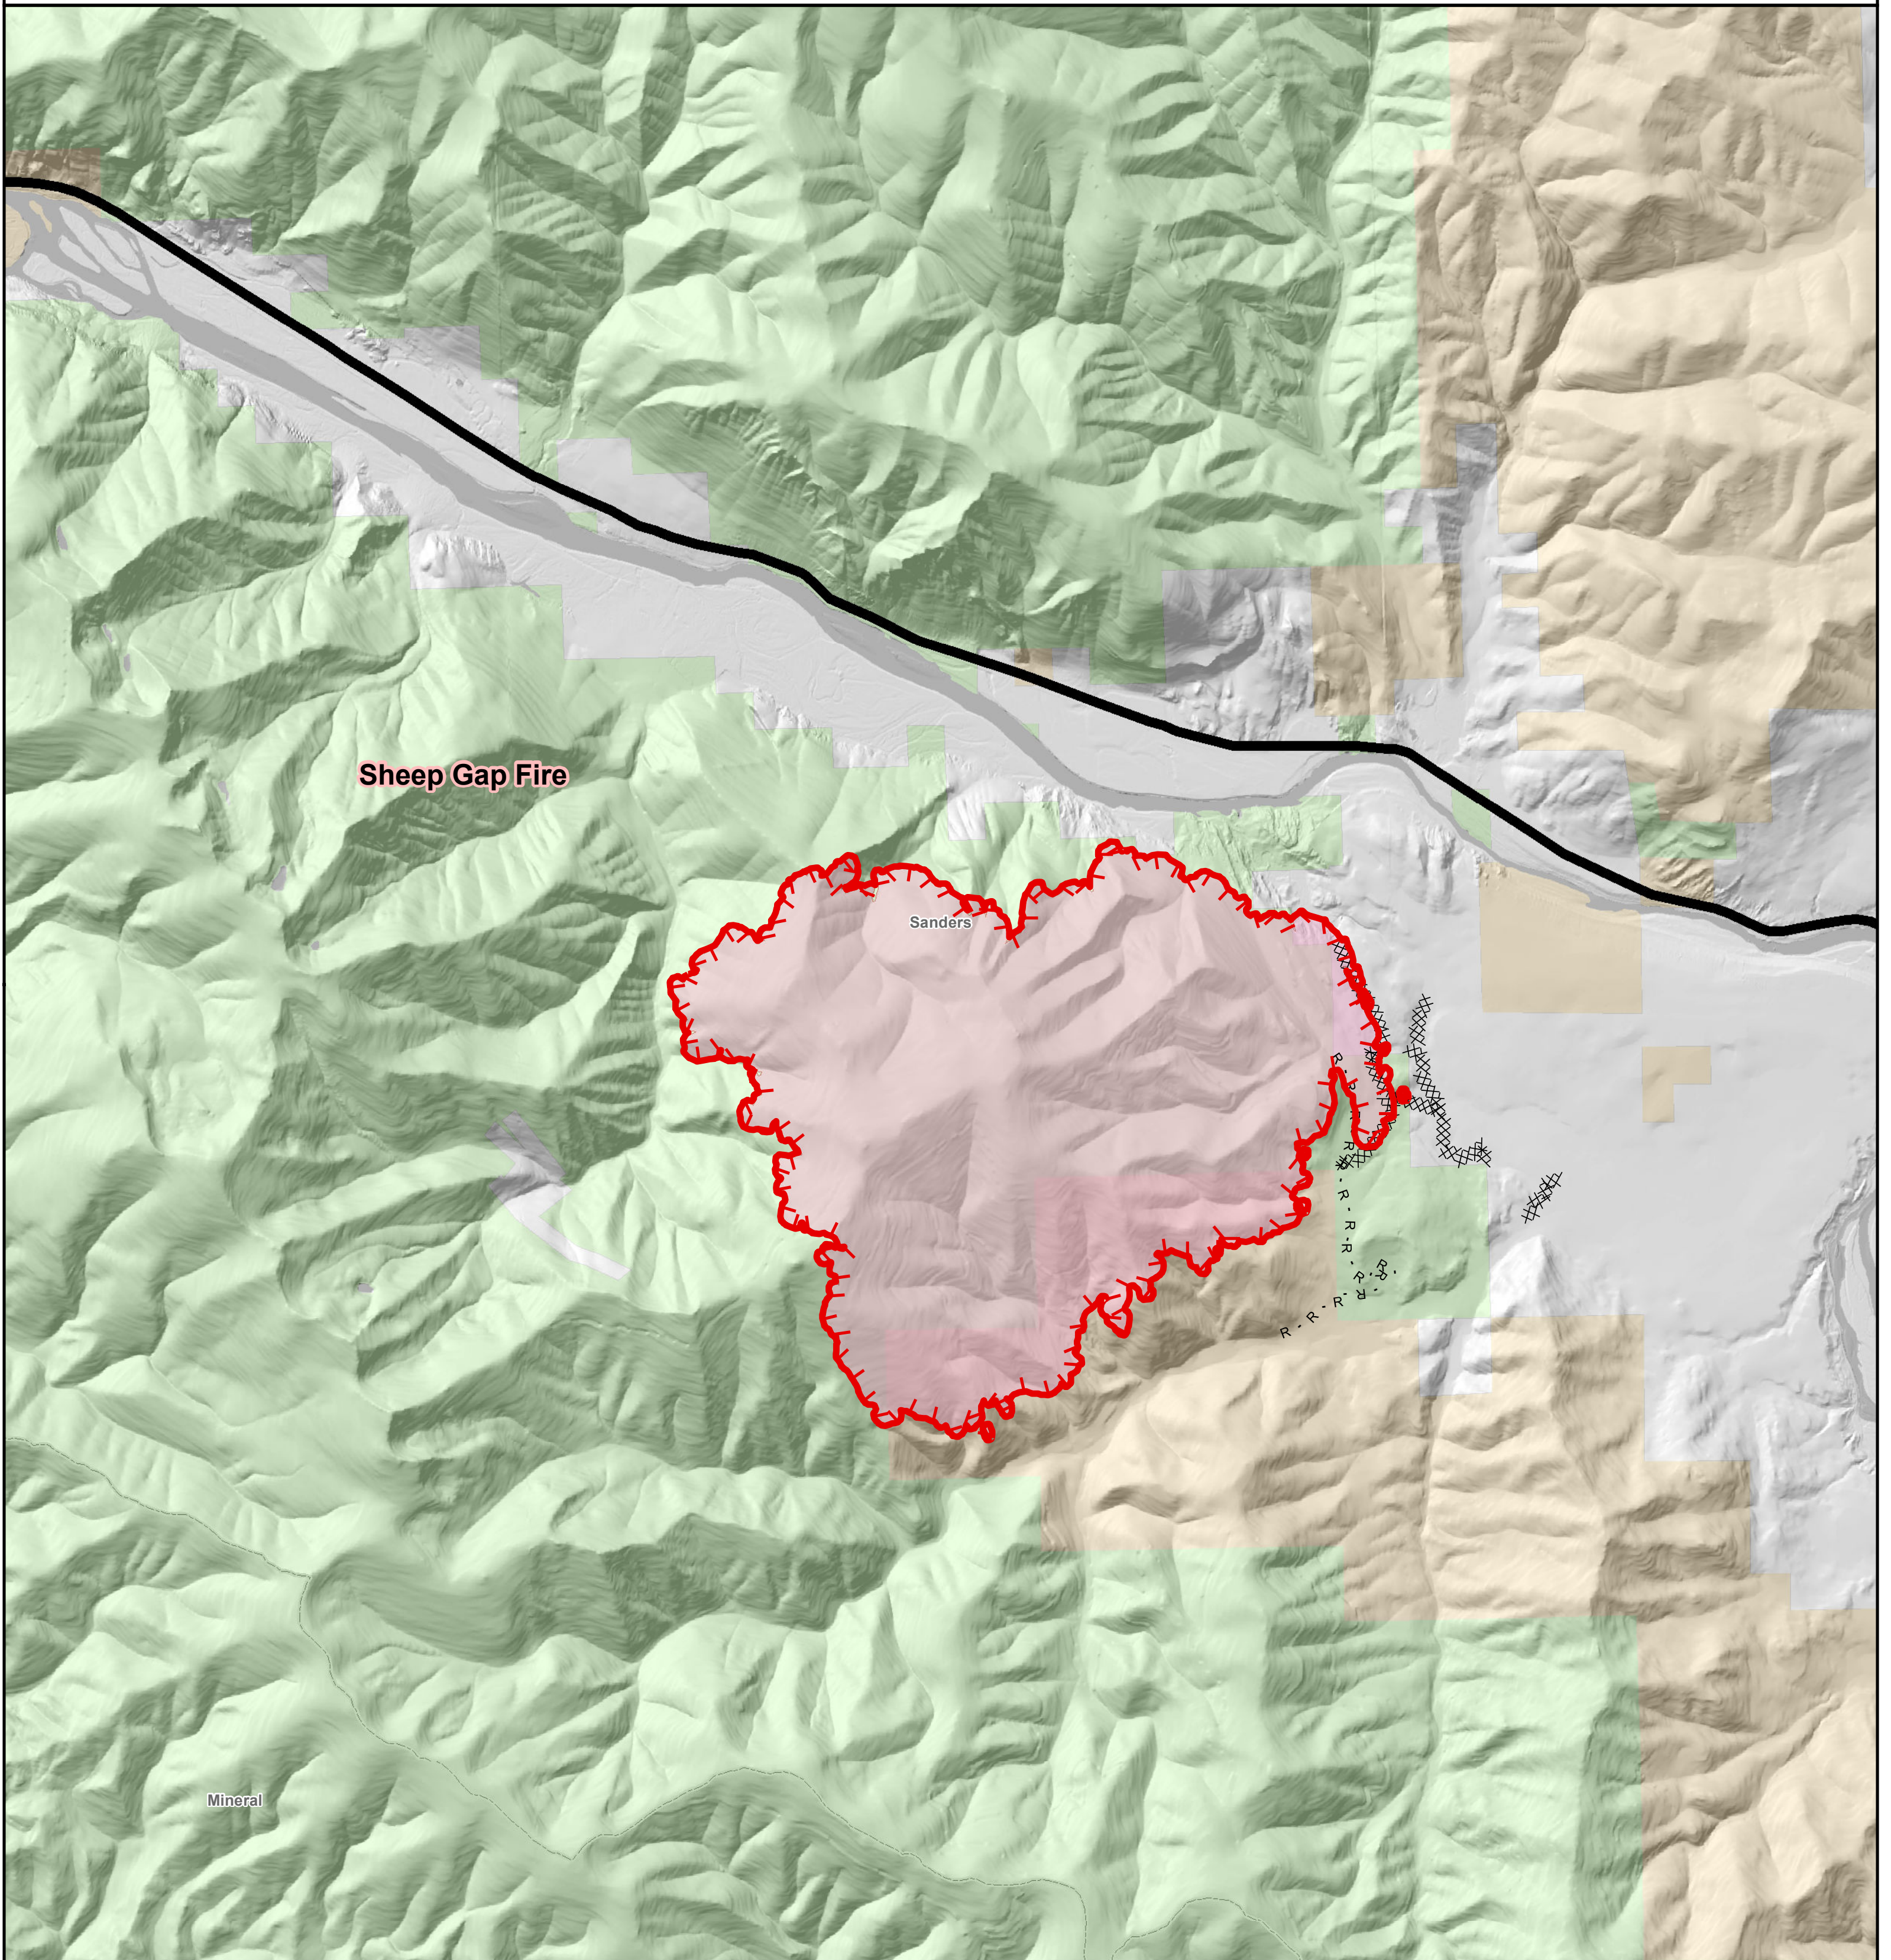

Information

Hwy 200 Complex MT-LNF-001811

Sheep Gap Fire

- | | | | |
|--|--------------------|--|-------------------------------|
| | FS | | Uncontrolled Fire Edge |
| | Industrial Private | | Completed Dozer Line |
| | Private | | Road as Completed Line |
| | Highway 200 | | Wildfire Daily Fire Perimeter |