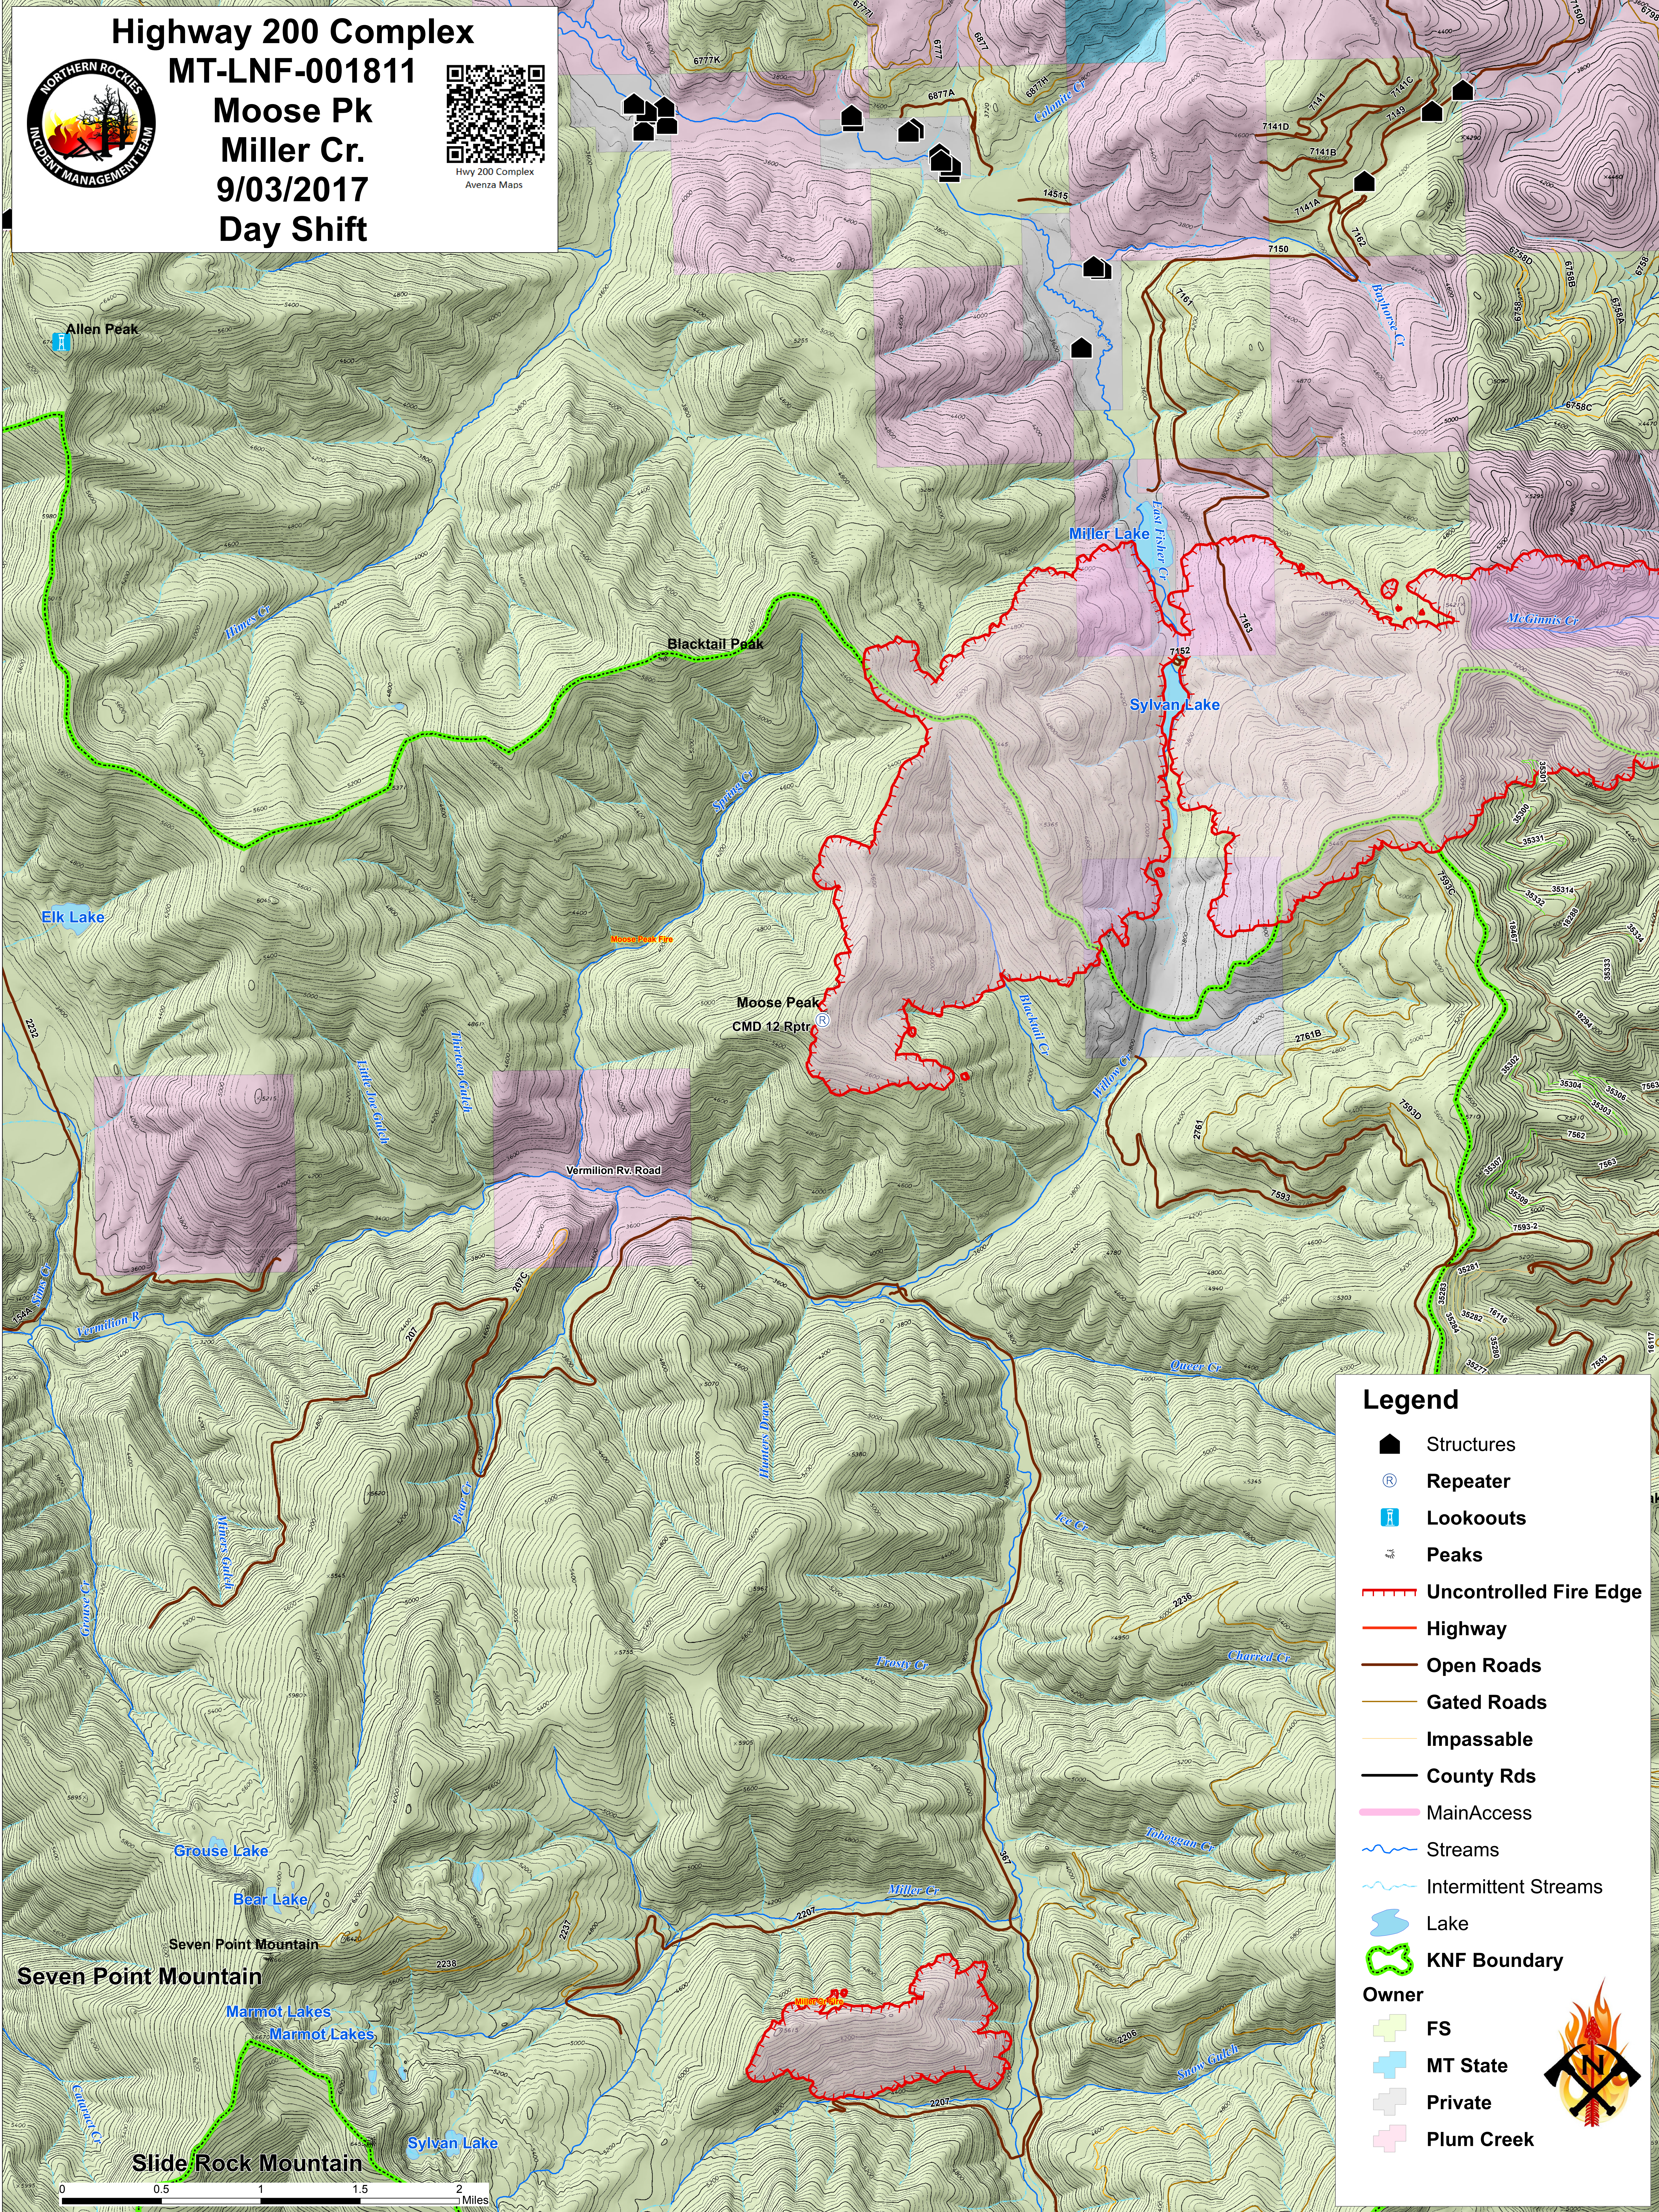

Highway 200 Complex

MT-LNF-001811

Moose Pk

Miller Cr.

9/03/2017

Day Shift

Hwy 200 Complex
Avenza Maps

Legend

- Structures
- Repeater
- Lookouts
- Peaks
- Uncontrolled Fire Edge
- Highway
- Open Roads
- Gated Roads
- Impassable
- County Rds
- MainAccess
- Streams
- Intermittent Streams
- Lake
- KNF Boundary
- Owner**
- FS
- MT State
- Private
- Plum Creek