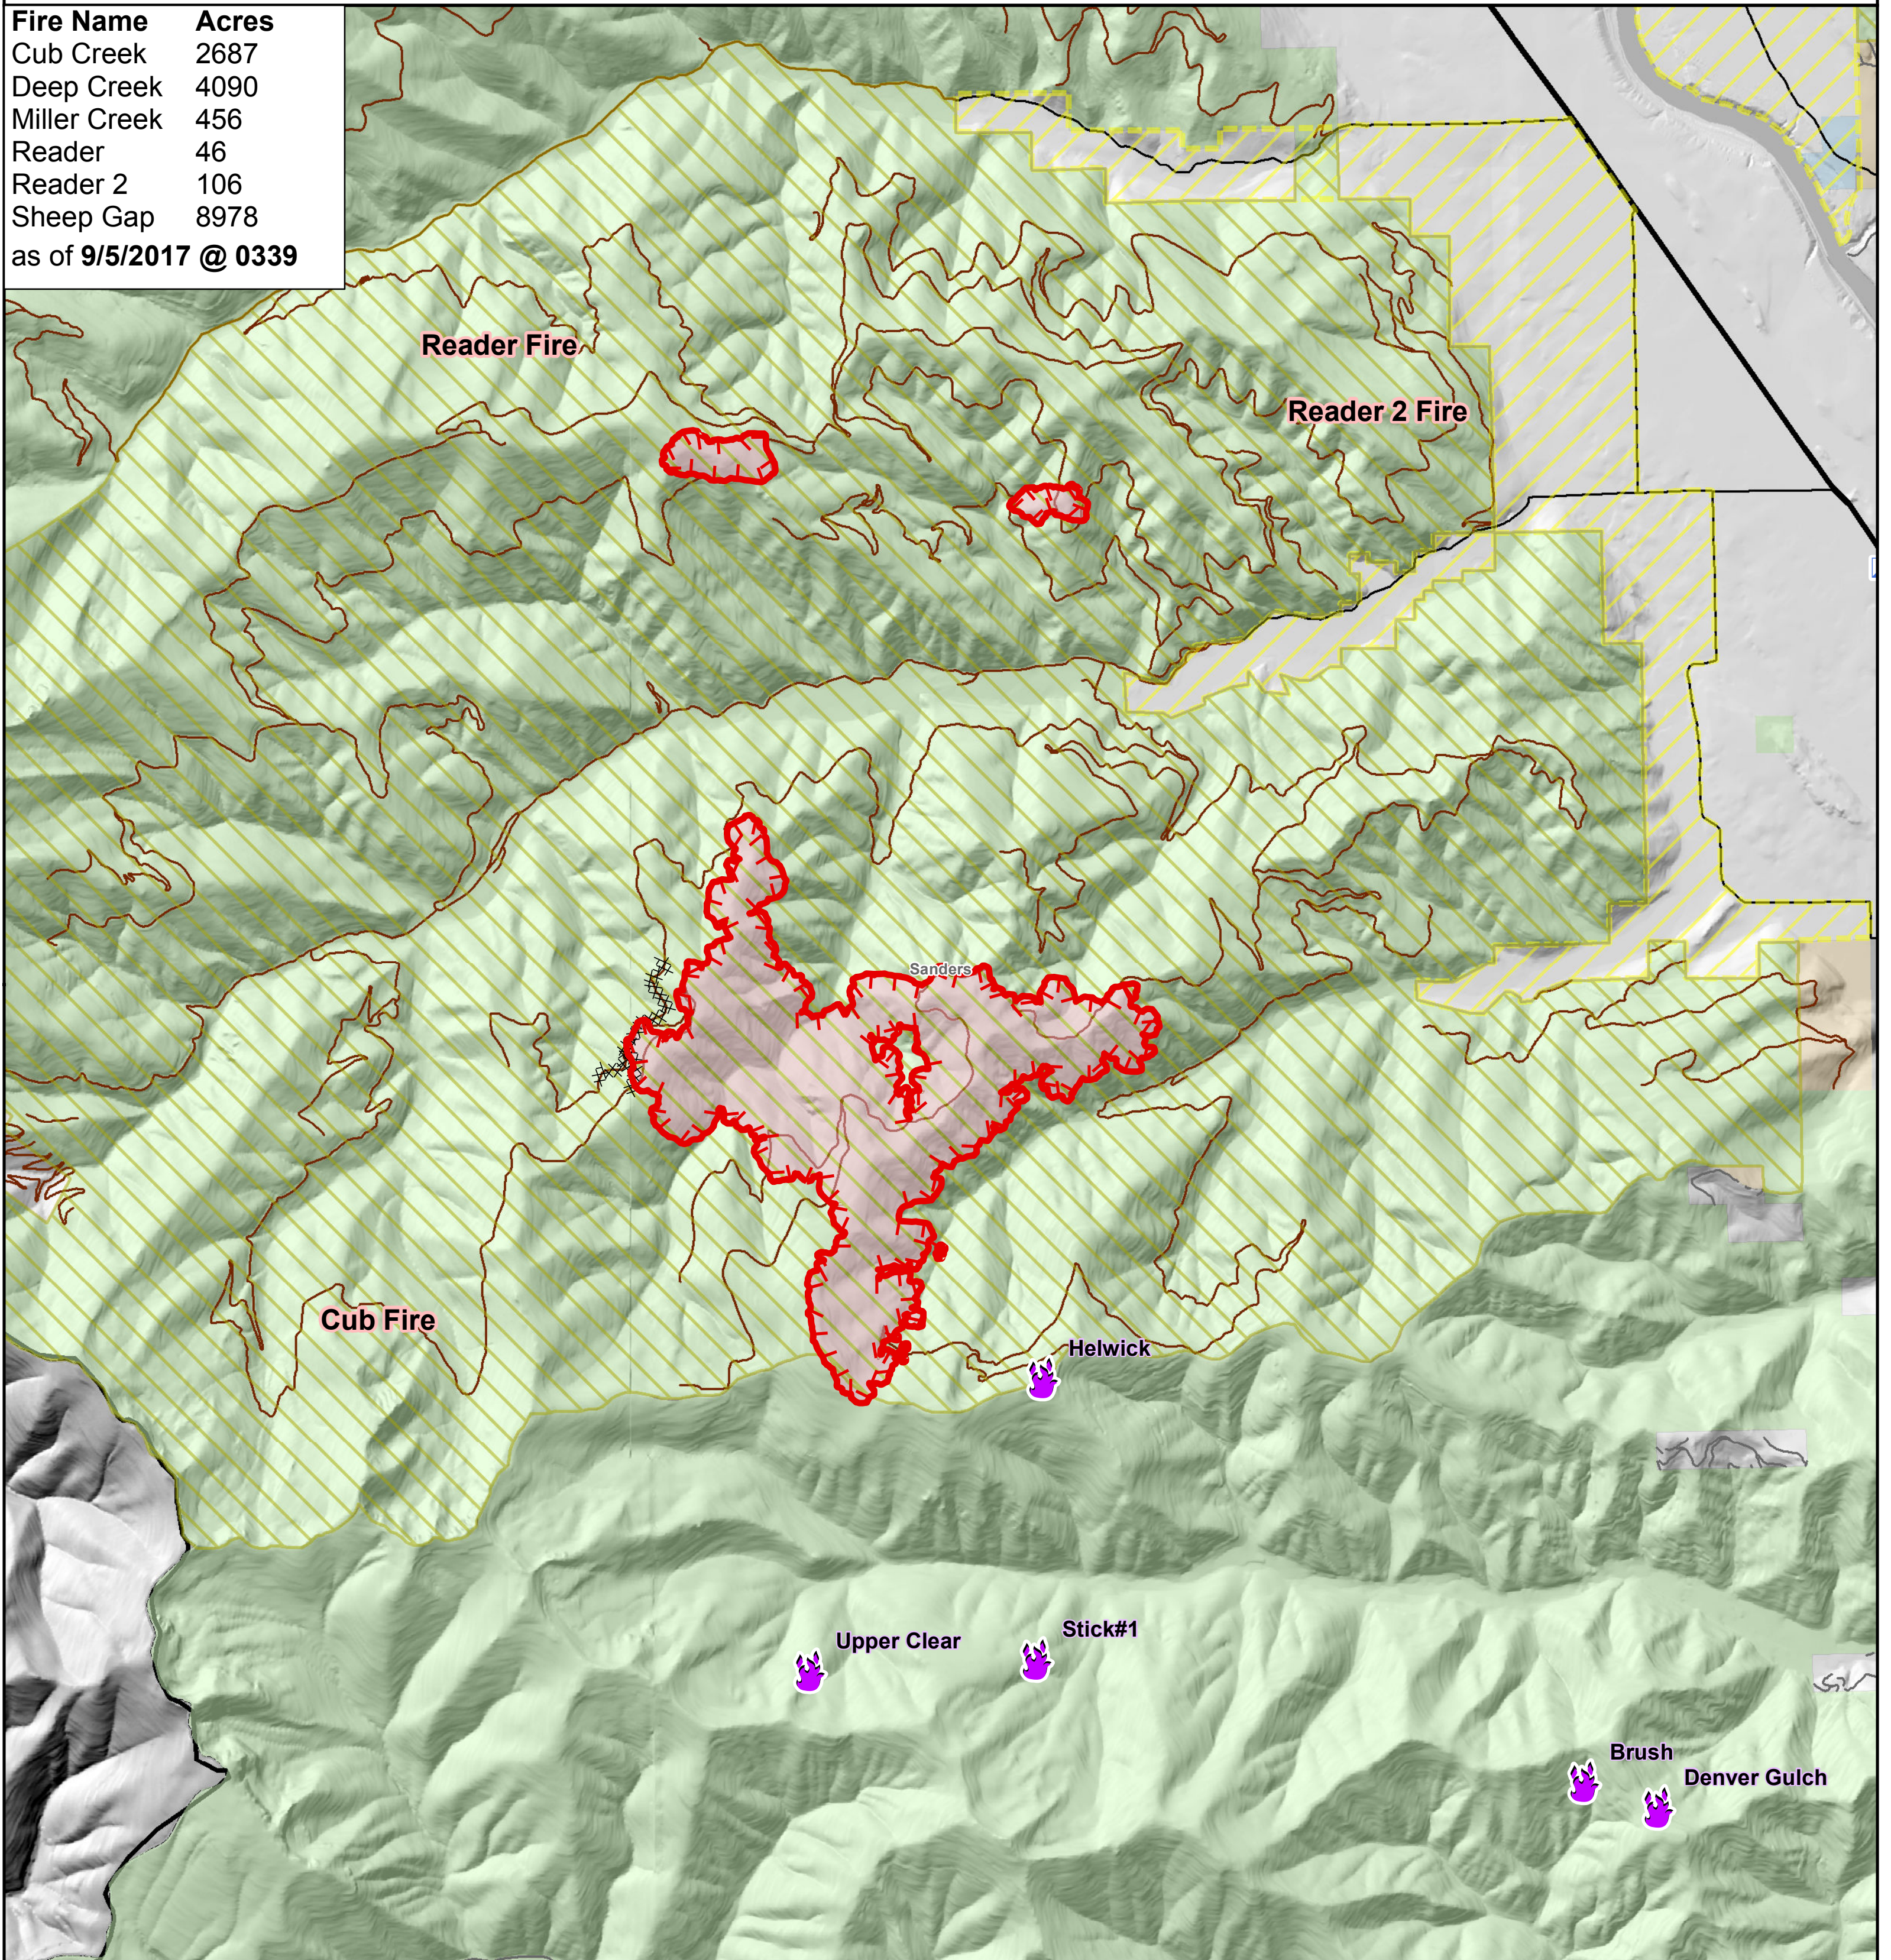

Information

Hwy 200 Complex MT-LNF-001811

Reader, Reader 2, Cub Cr. Fire

Fire Name	Acres
Cub Creek	2687
Deep Creek	4090
Miller Creek	456
Reader	46
Reader 2	106
Sheep Gap	8978

as of 9/5/2017 @ 0339

FS	Highway	Incident Command Post	Uncontrolled Fire Edge	Daily Fire Perimeter
State	FS Road	Nearby Fires	Completed Dozer Line	Closure Area
Industrial Private	County road			Pre-Evacuation Area
Private	Private road			