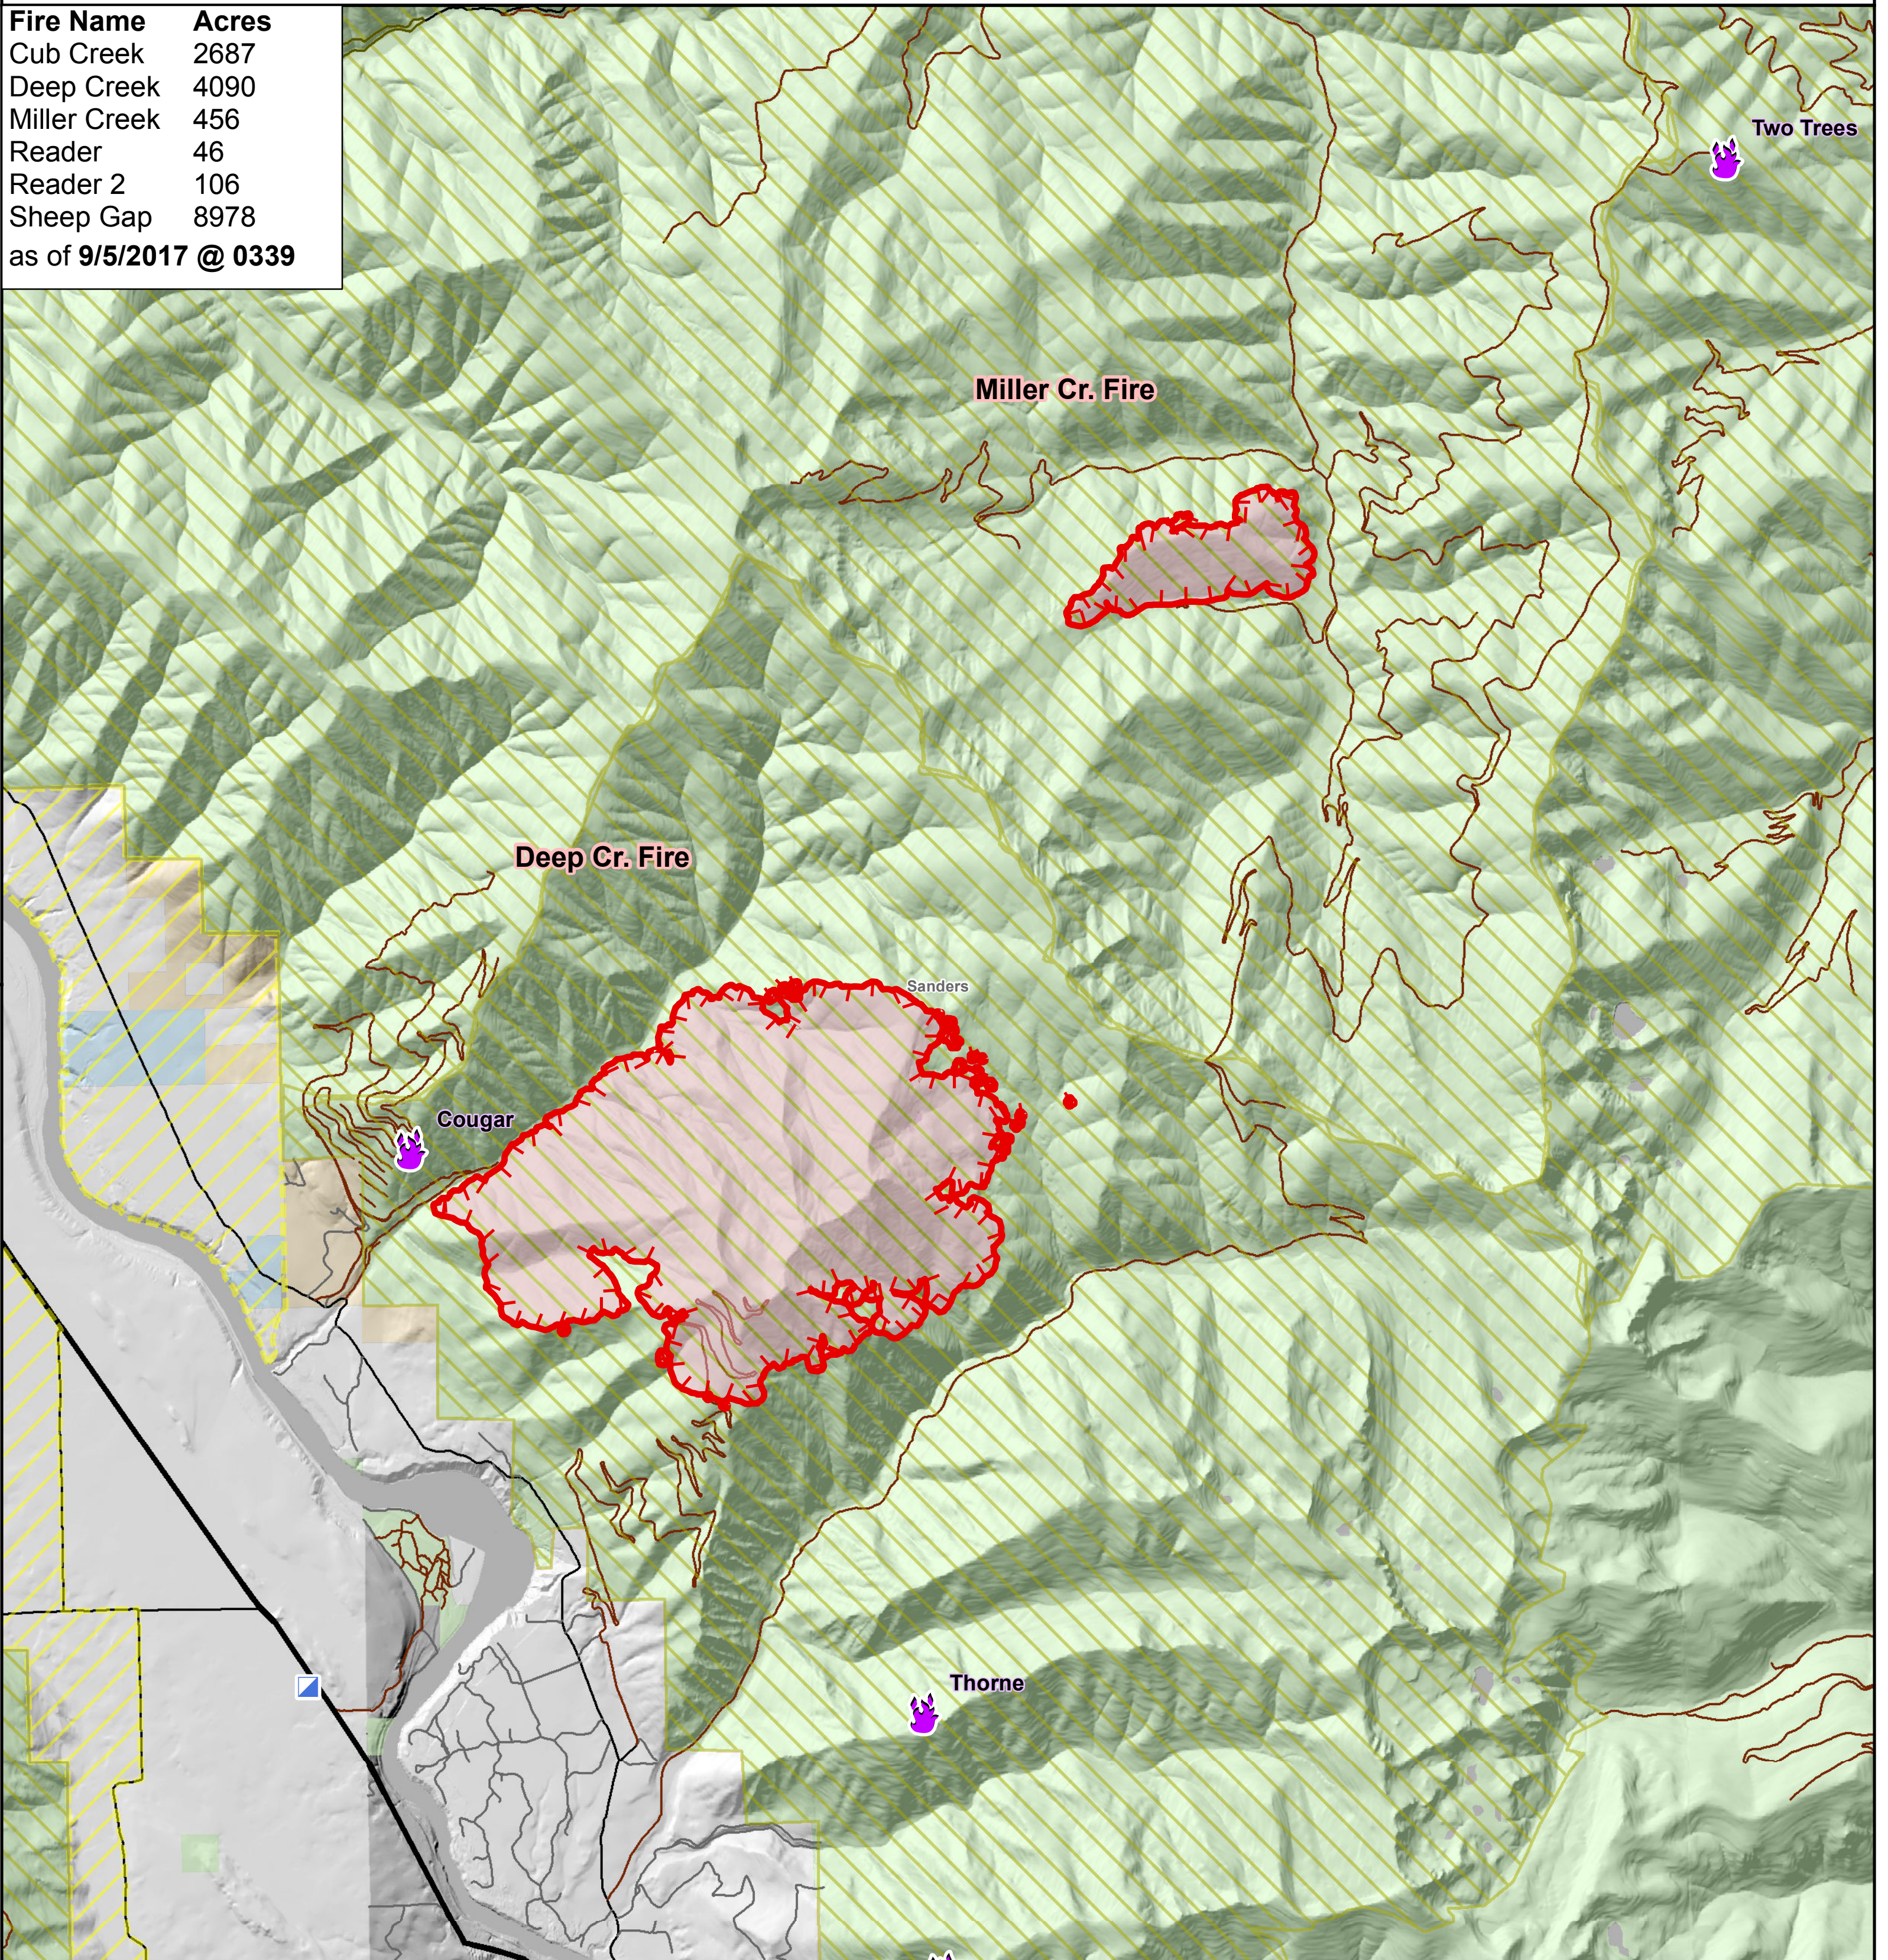

Information

Hwy 200 Complex MT-LNF-001811

Deep Cr., Miller Cr. Fire

Fire Name	Acres
Cub Creek	2687
Deep Creek	4090
Miller Creek	456
Reader	46
Reader 2	106
Sheep Gap	8978

as of 9/5/2017 @ 0339

FS	Highway	Incident Command Post	Uncontrolled Fire Edge	Daily Fire Perimeter
State	FS Road	Nearby Fires		Closure Area
Industrial Private	County road			Pre-Evacuation Area
Private	Private road			