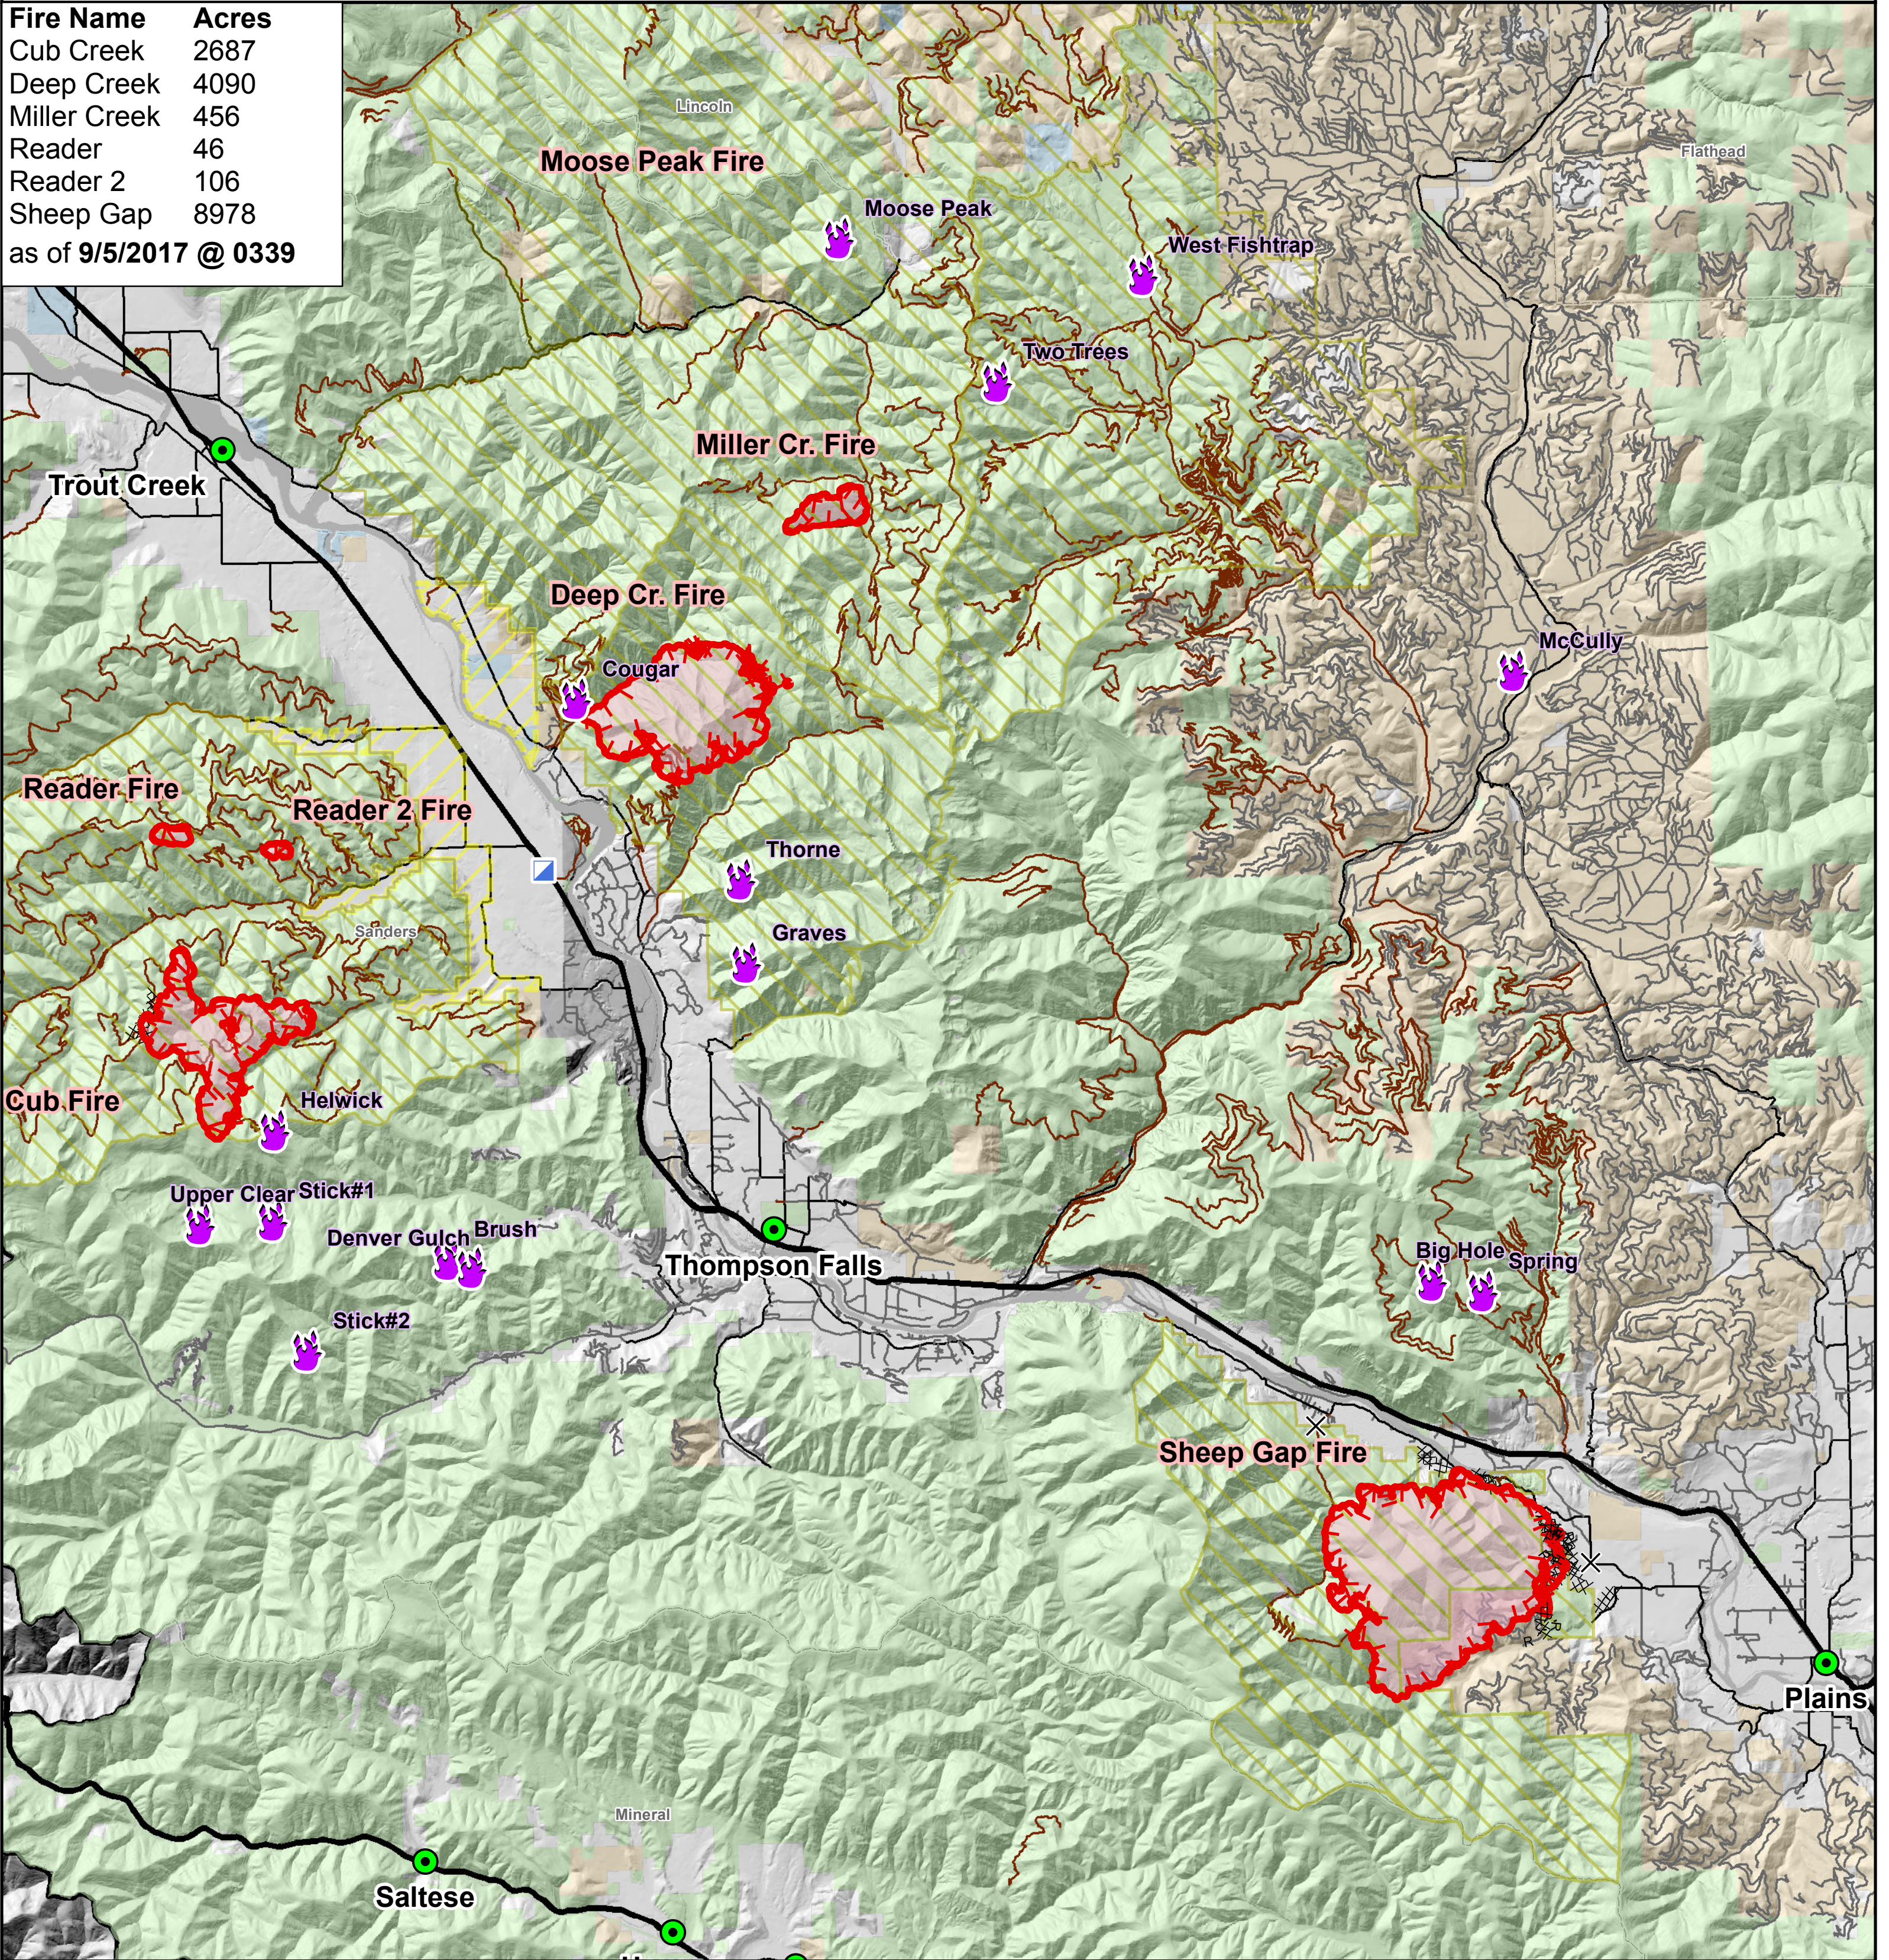

Information

Hwy 200 Complex MT-LNF-001811

Hwy 200 Complex Fire

Fire Name	Acres
Cub Creek	2687
Deep Creek	4090
Miller Creek	456
Reader	46
Reader 2	106
Sheep Gap	8978

as of 9/5/2017 @ 0339

FS	Highway	Incident Command Post	Uncontrolled Fire Edge	Daily Fire Perimeter
State	FS Road	Closure	Completed Dozer Line	Closure Area
Industrial Private	County road	Nearby Fires	Completed Hand Line	Pre-Evacuation Area
Private	Private road		Road as Completed Line	