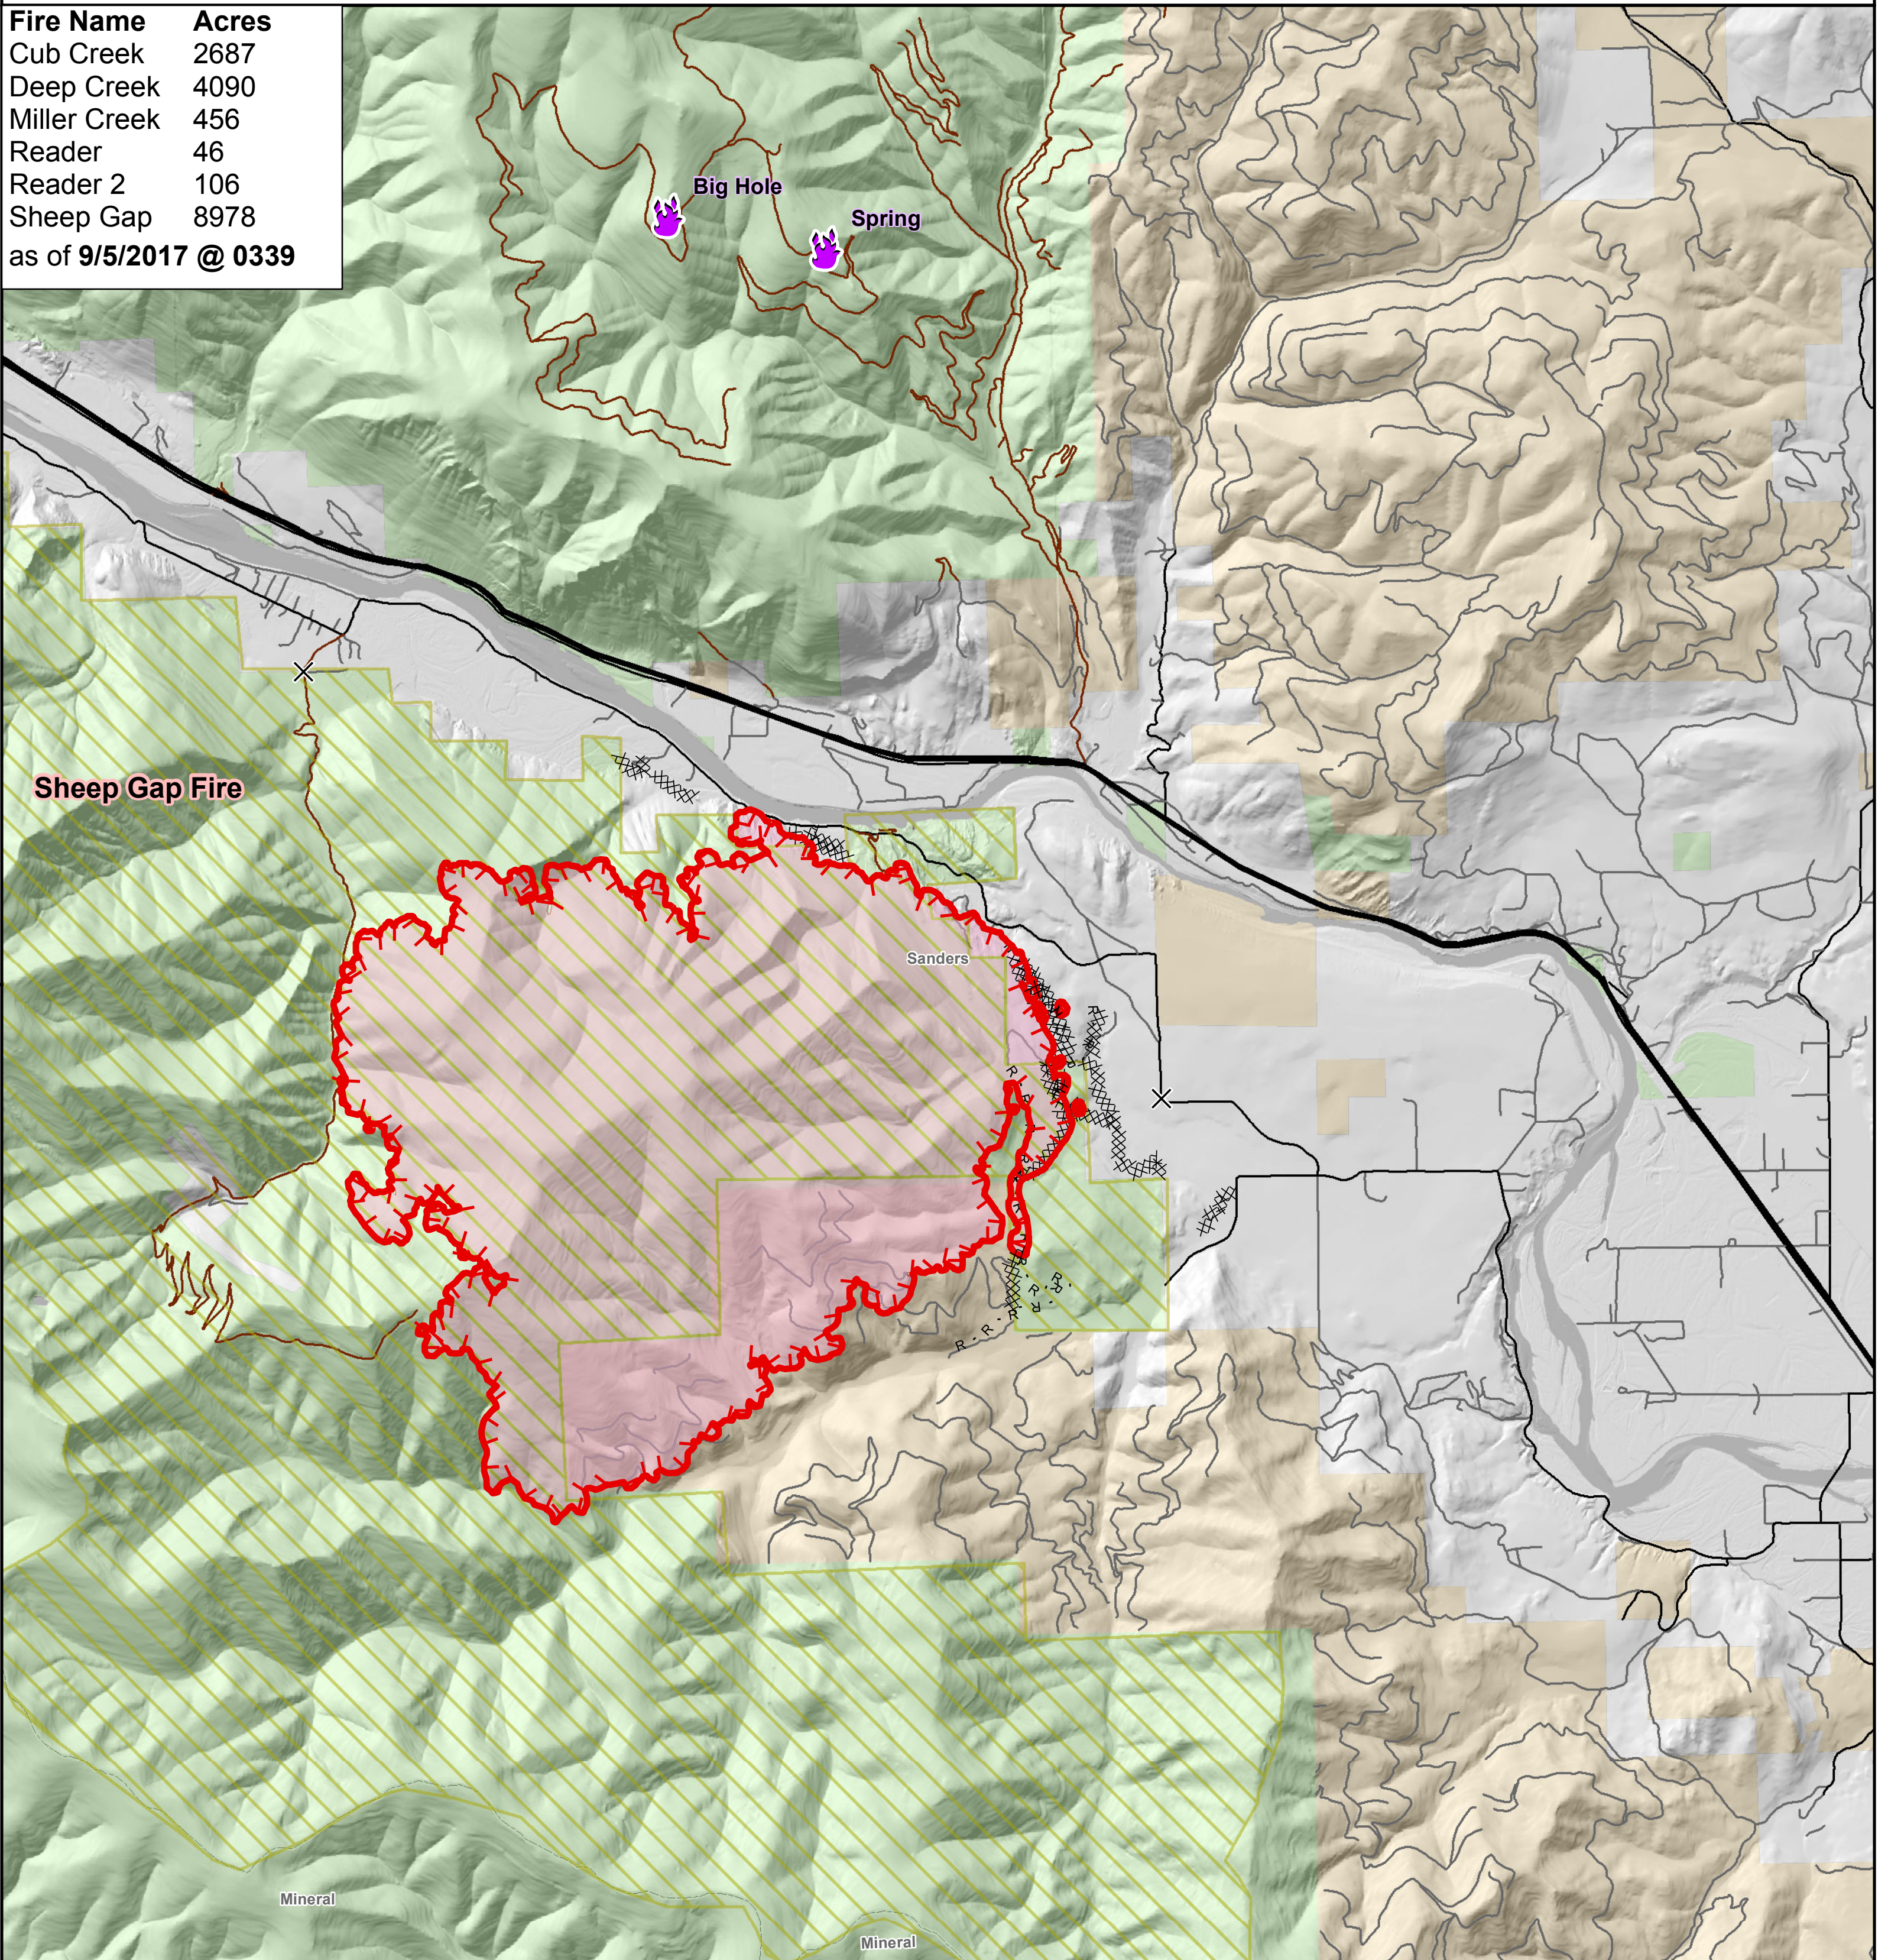

Information

Hwy 200 Complex MT-LNF-001811

Sheep Gap Fire

Fire Name	Acres
Cub Creek	2687
Deep Creek	4090
Miller Creek	456
Reader	46
Reader 2	106
Sheep Gap	8978

as of 9/5/2017 @ 0339

FS	Highway	Closure	Uncontrolled Fire Edge	Daily Fire Perimeter
Industrial Private	FS Road	Nearby Fires	Completed Dozer Line	Closure Area
Private	County road	Completed Hand Line	Road as Completed Line	
	Private road			