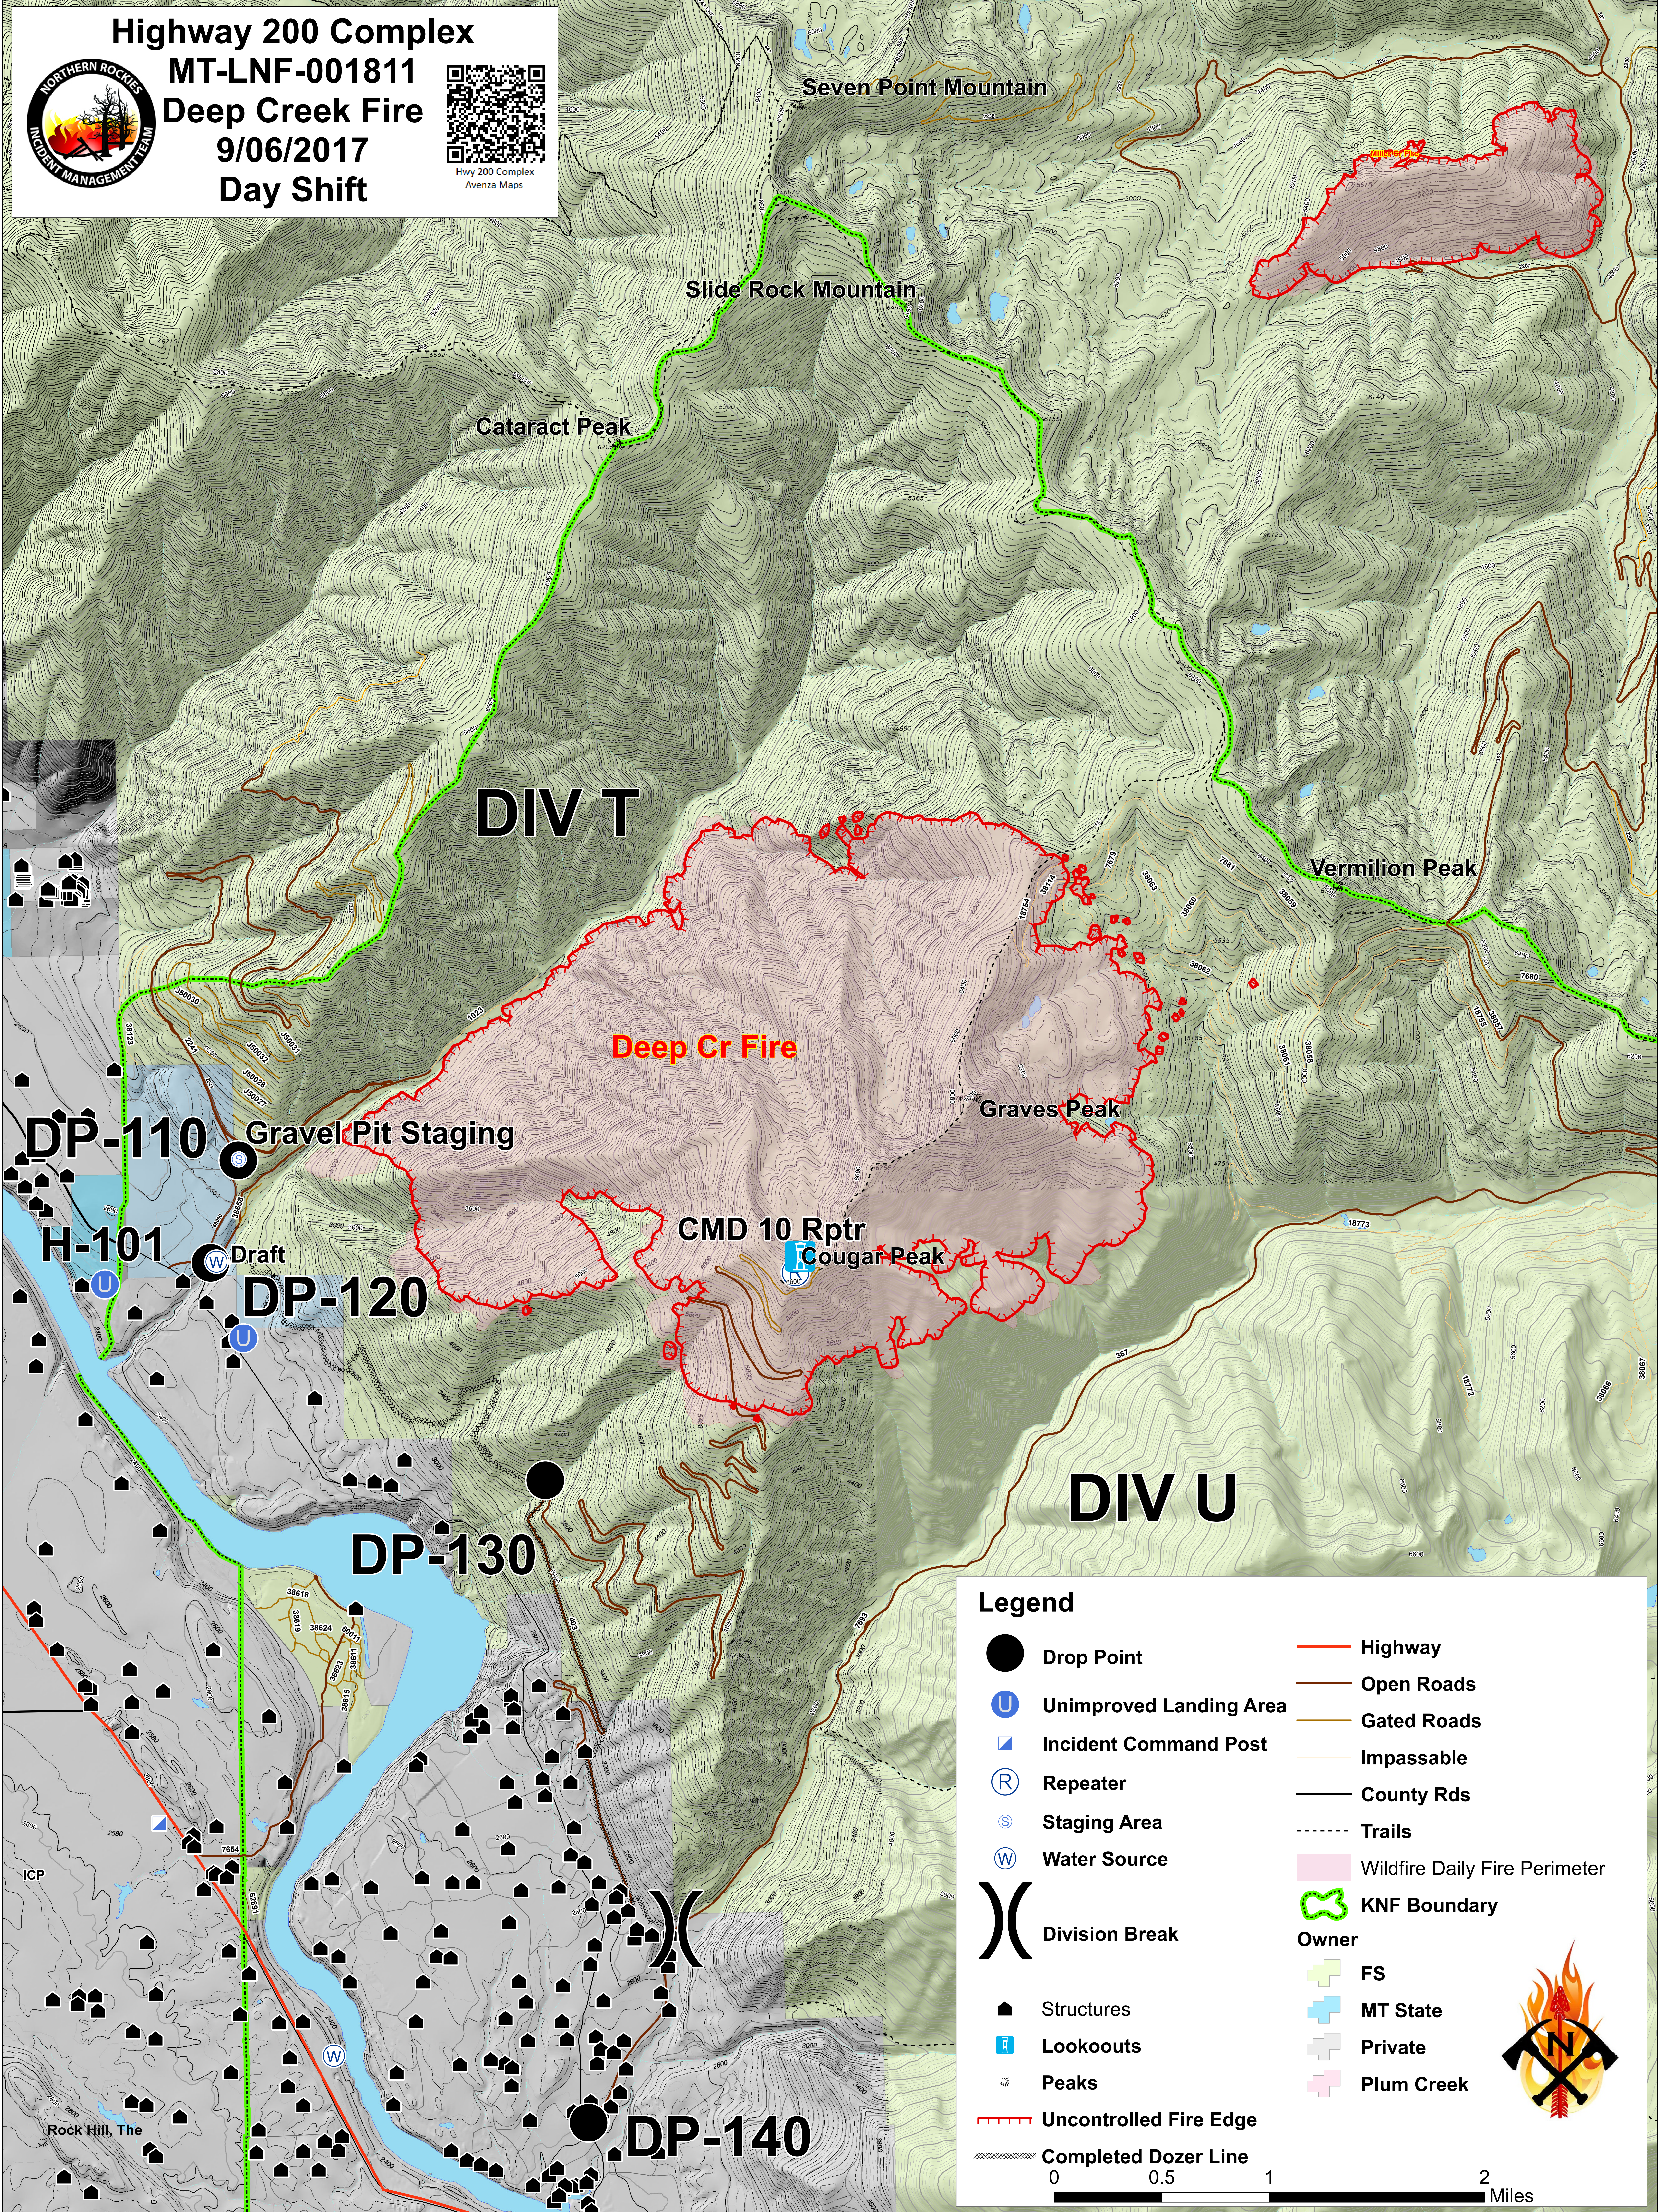

Highway 200 Complex
MT-LNF-001811
Deep Creek Fire
9/06/2017
Day Shift

Hwy 200 Complex
Avenza Maps

DIV T

DIV U

Deep Cr Fire

DP-110

H-101

DP-120

DP-130

DP-140

Gravel Pit Staging

Draft

CMD 10 Rptr

Cougar Peak

Legend

- Drop Point
- Unimproved Landing Area
- Incident Command Post
- Repeater
- Staging Area
- Water Source
- Division Break
- Structures
- Lookouts
- Peaks
- Uncontrolled Fire Edge
- Completed Dozer Line
- Highway
- Open Roads
- Gated Roads
- Impassable
- County Rds
- Trails
- Wildfire Daily Fire Perimeter
- KNF Boundary
- Owner**
- FS
- MT State
- Private
- Plum Creek