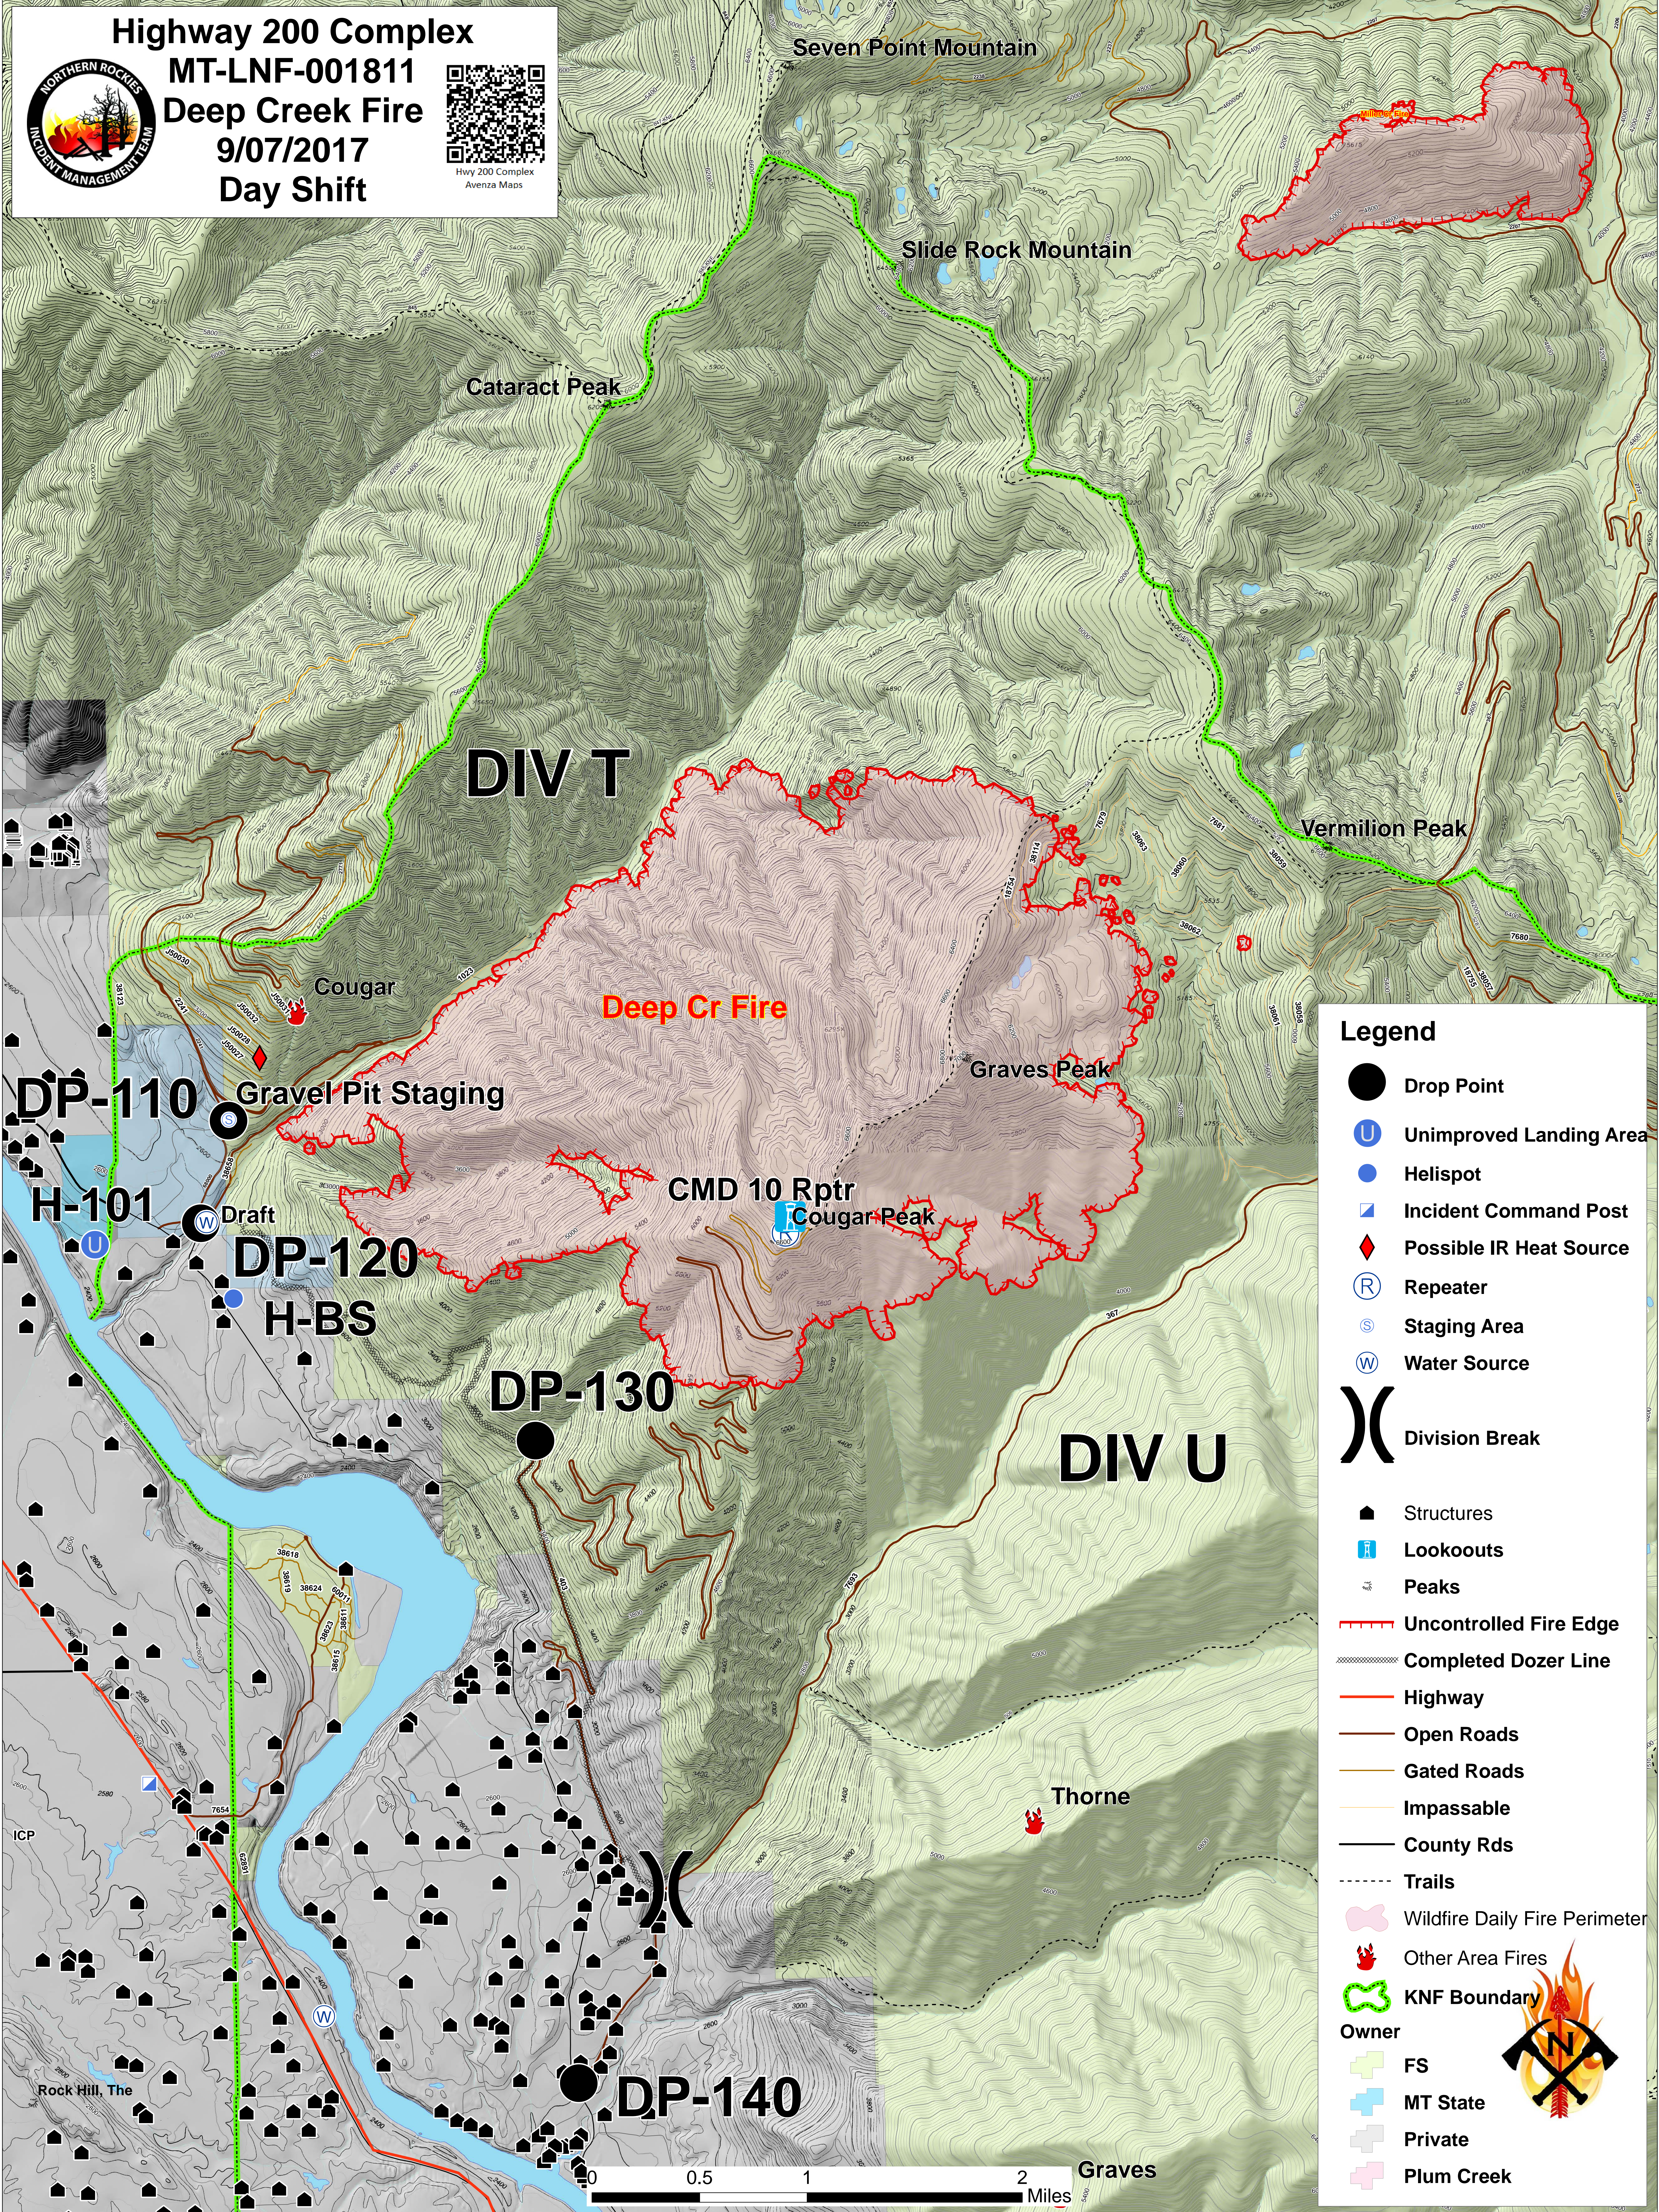

Highway 200 Complex
MT-LNF-001811
Deep Creek Fire
9/07/2017
Day Shift

Hwy 200 Complex
Avenza Maps

Legend

- Drop Point
- Unimproved Landing Area
- Helispot
- Incident Command Post
- Possible IR Heat Source
- Repeater
- Staging Area
- Water Source
- Division Break
- Structures
- Lookouts
- Peaks
- Uncontrolled Fire Edge
- Completed Dozer Line
- Highway
- Open Roads
- Gated Roads
- Impassable
- County Rds
- Trails
- Wildfire Daily Fire Perimeter
- Other Area Fires
- KNF Boundary

Owner

- FS
- MT State
- Private
- Plum Creek

DP-110

H-101

Gravel Pit Staging

Draft

DP-120

H-BS

CMD 10 Rptr

Cougar Peak

DP-130

DIV U

DP-140

Thorne

Graves

Rock Hill, The