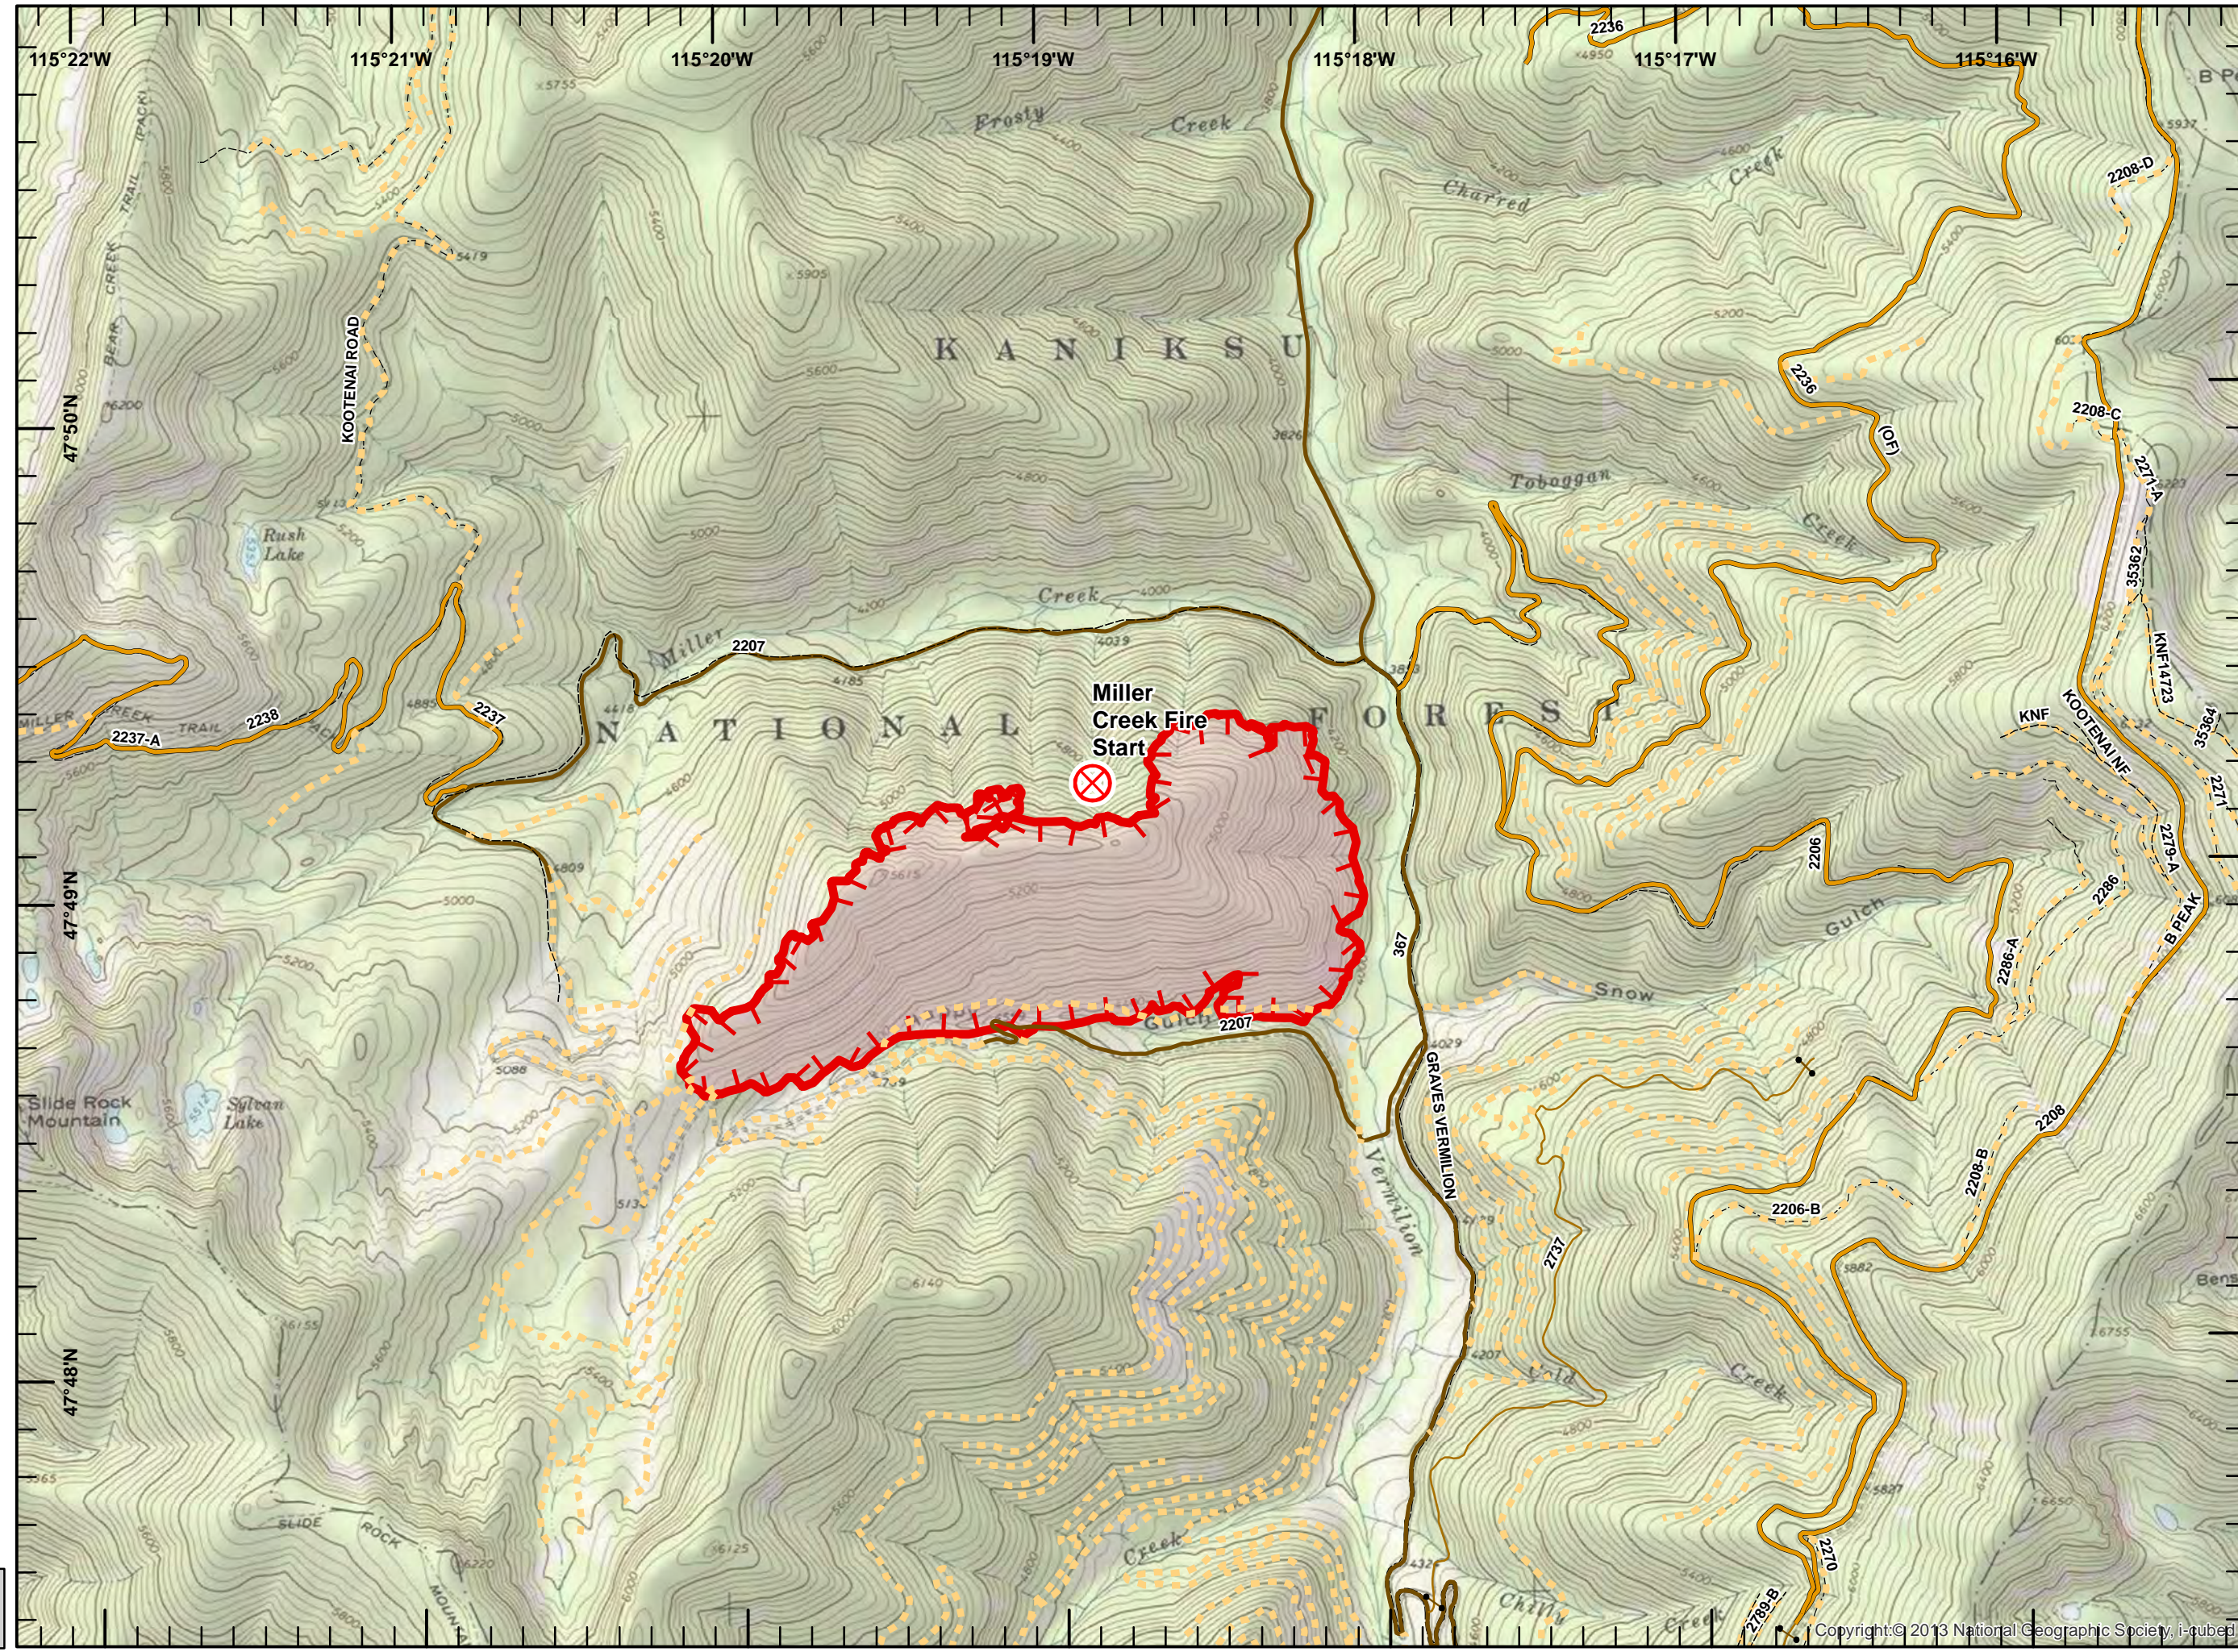

-  Fire Origin
- FS Roads (IGBC)**
-  IMPASSABLE TO MOTORIZED VEHICLES
-  RESTRICTED/LEGAL GATED ADMIN USE
-  BARRIERED/LEGALLY NO ADMIN USE
-  OPEN DURING BEAR SEASON
-  <all other values>
- FS roads -**
-  Basic Custodial (Closed)
-  High Clearance Vehicles
-  Uncontrolled Fire Edge

SIA - NR WMT
9/7/2017
2322