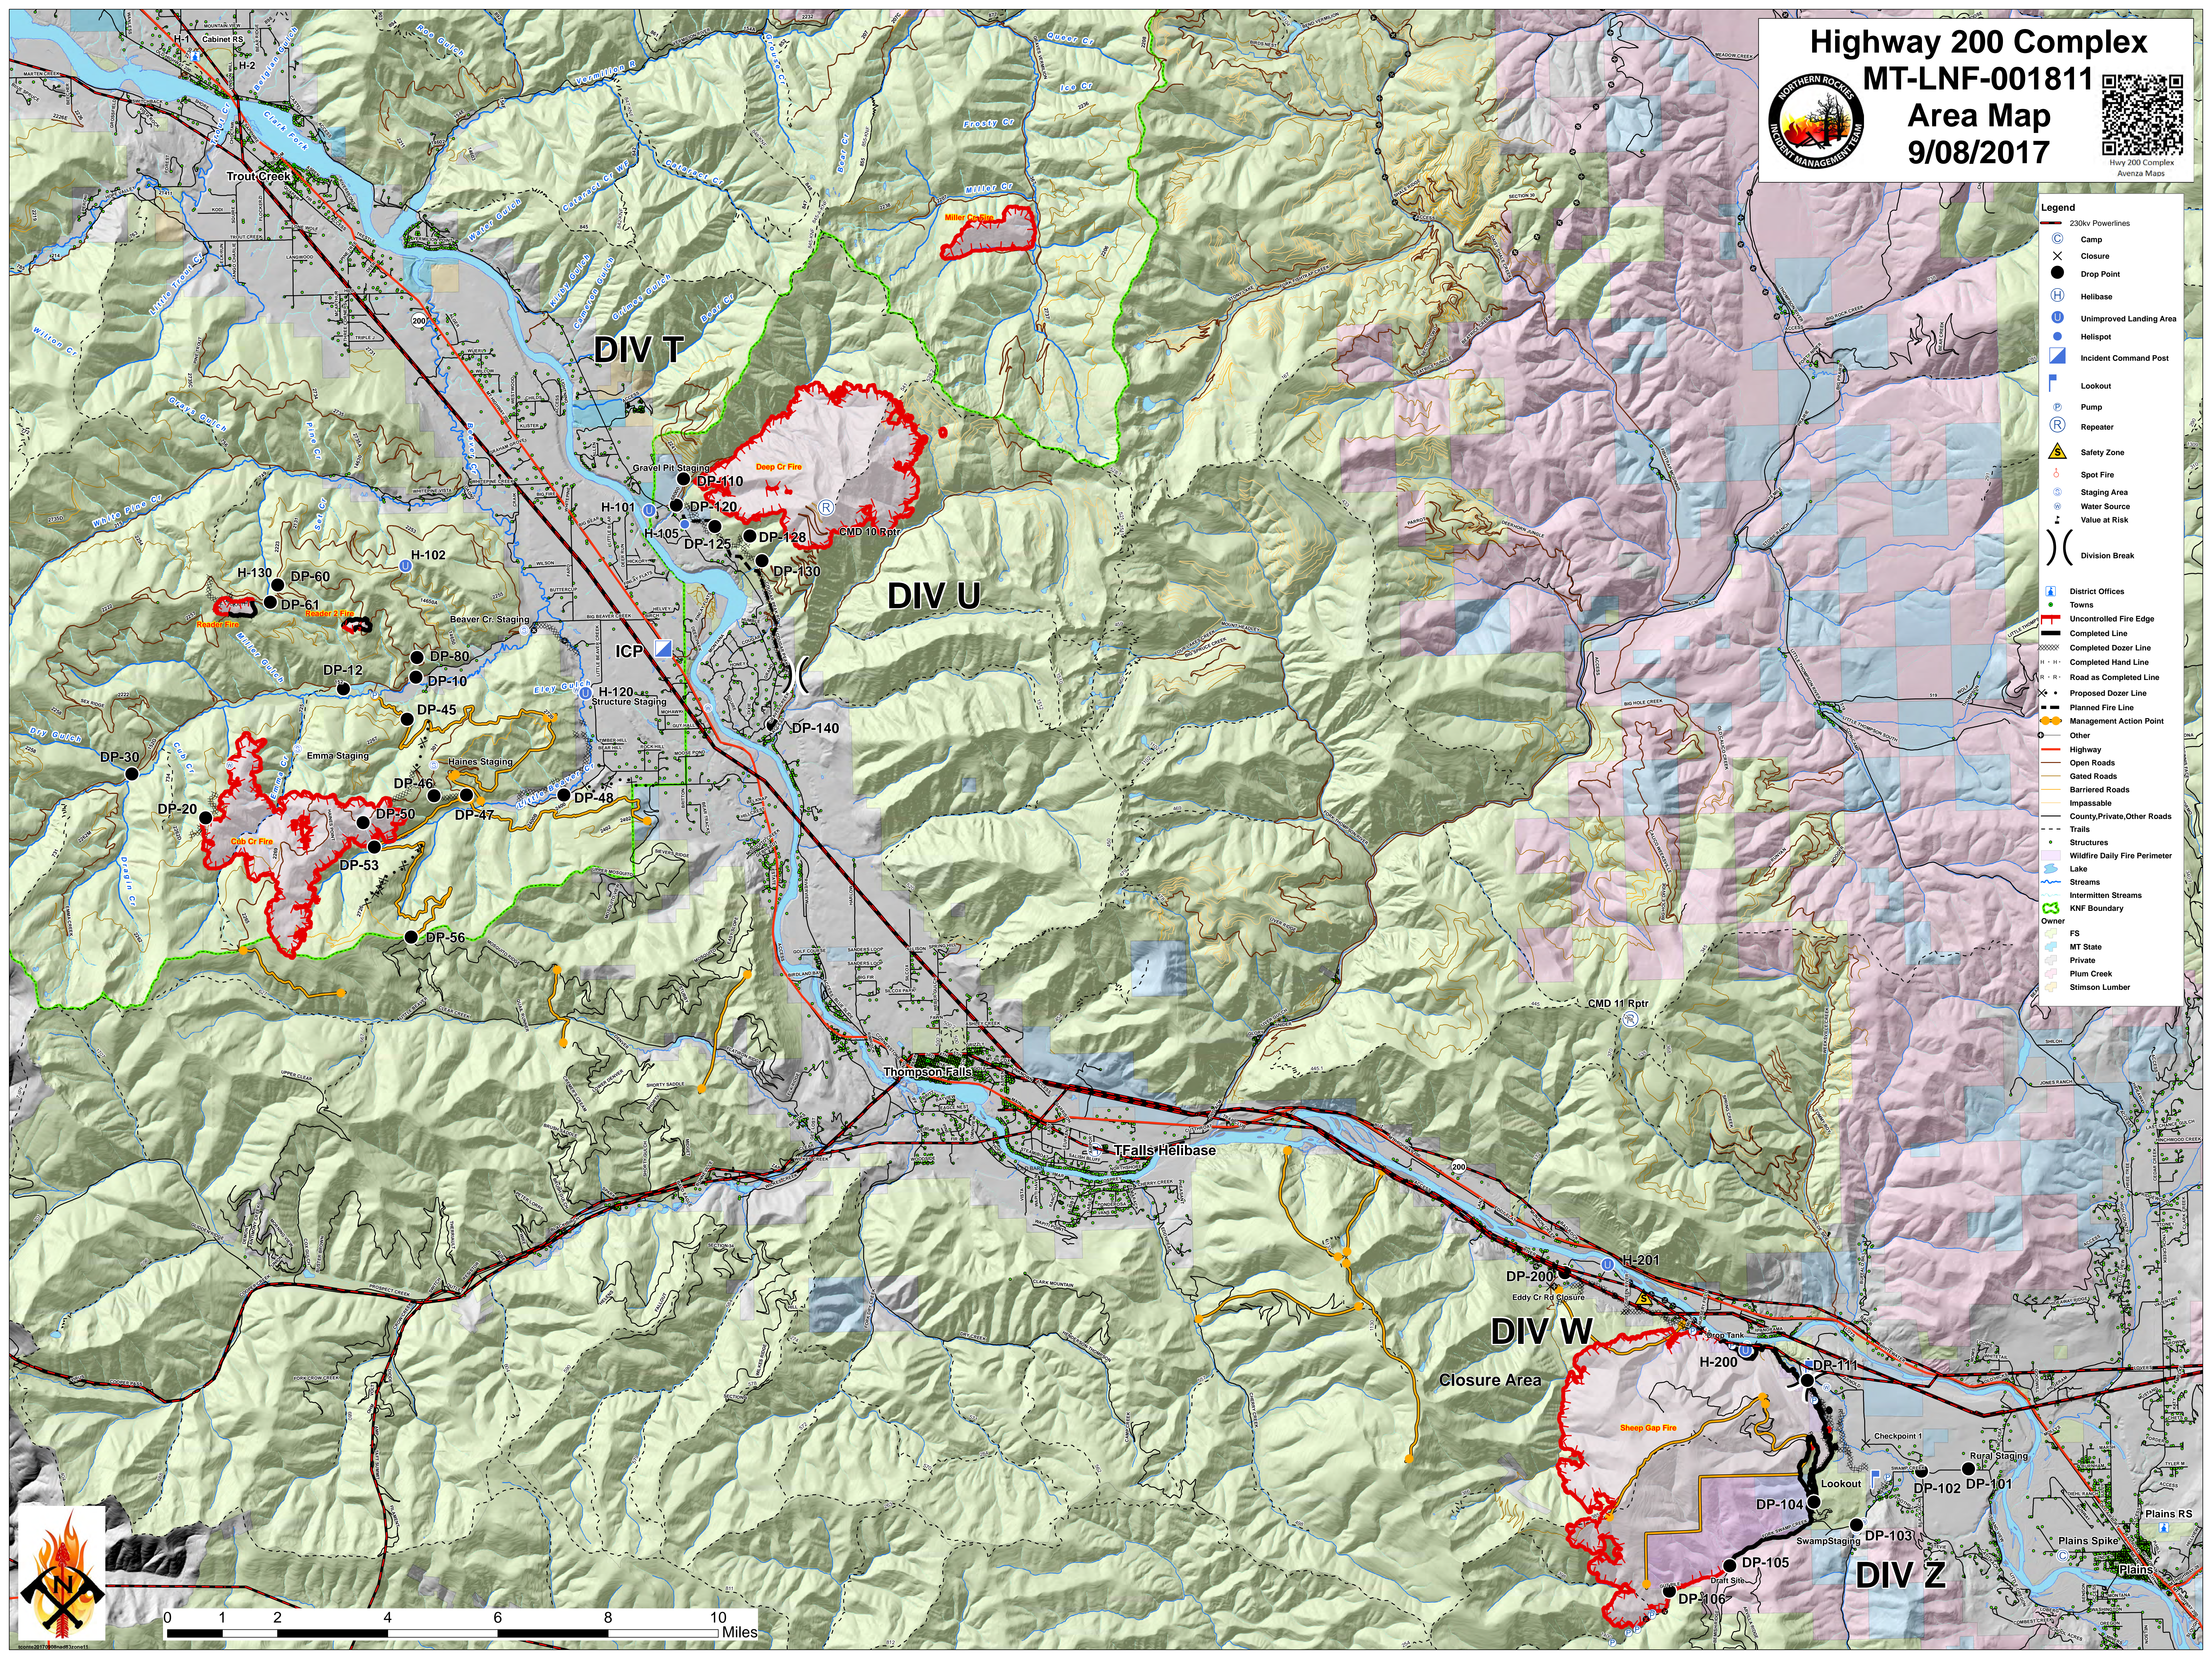

- Legend**
- 230kv Powerlines
 - Camp
 - ✕ Closure
 - Drop Point
 - Helibase
 - Unimproved Landing Area
 - Helispot
 - Incident Command Post
 - Lookout
 - Pump
 - Repeater
 - ▲ Safety Zone
 - Spot Fire
 - Staging Area
 - Water Source
 - Value at Risk
 -) (Division Break
 - District Offices
 - Towns
 - Uncontrolled Fire Edge
 - Completed Line
 - Completed Dozer Line
 - Completed Hand Line
 - Road as Completed Line
 - Proposed Dozer Line
 - Planned Fire Line
 - Management Action Point
 - Other
 - Highway
 - Open Roads
 - Gated Roads
 - Barrired Roads
 - Impassable
 - County/Private/Other Roads
 - Trails
 - Structures
 - Wildfire Daily Fire Perimeter
 - Lake
 - Streams
 - Intermittent Streams
 - KNF Boundary
 - Owner
 - FS
 - MT State
 - Private
 - Plum Creek
 - Stimson Lumber

0 1 2 4 6 8 10 Miles