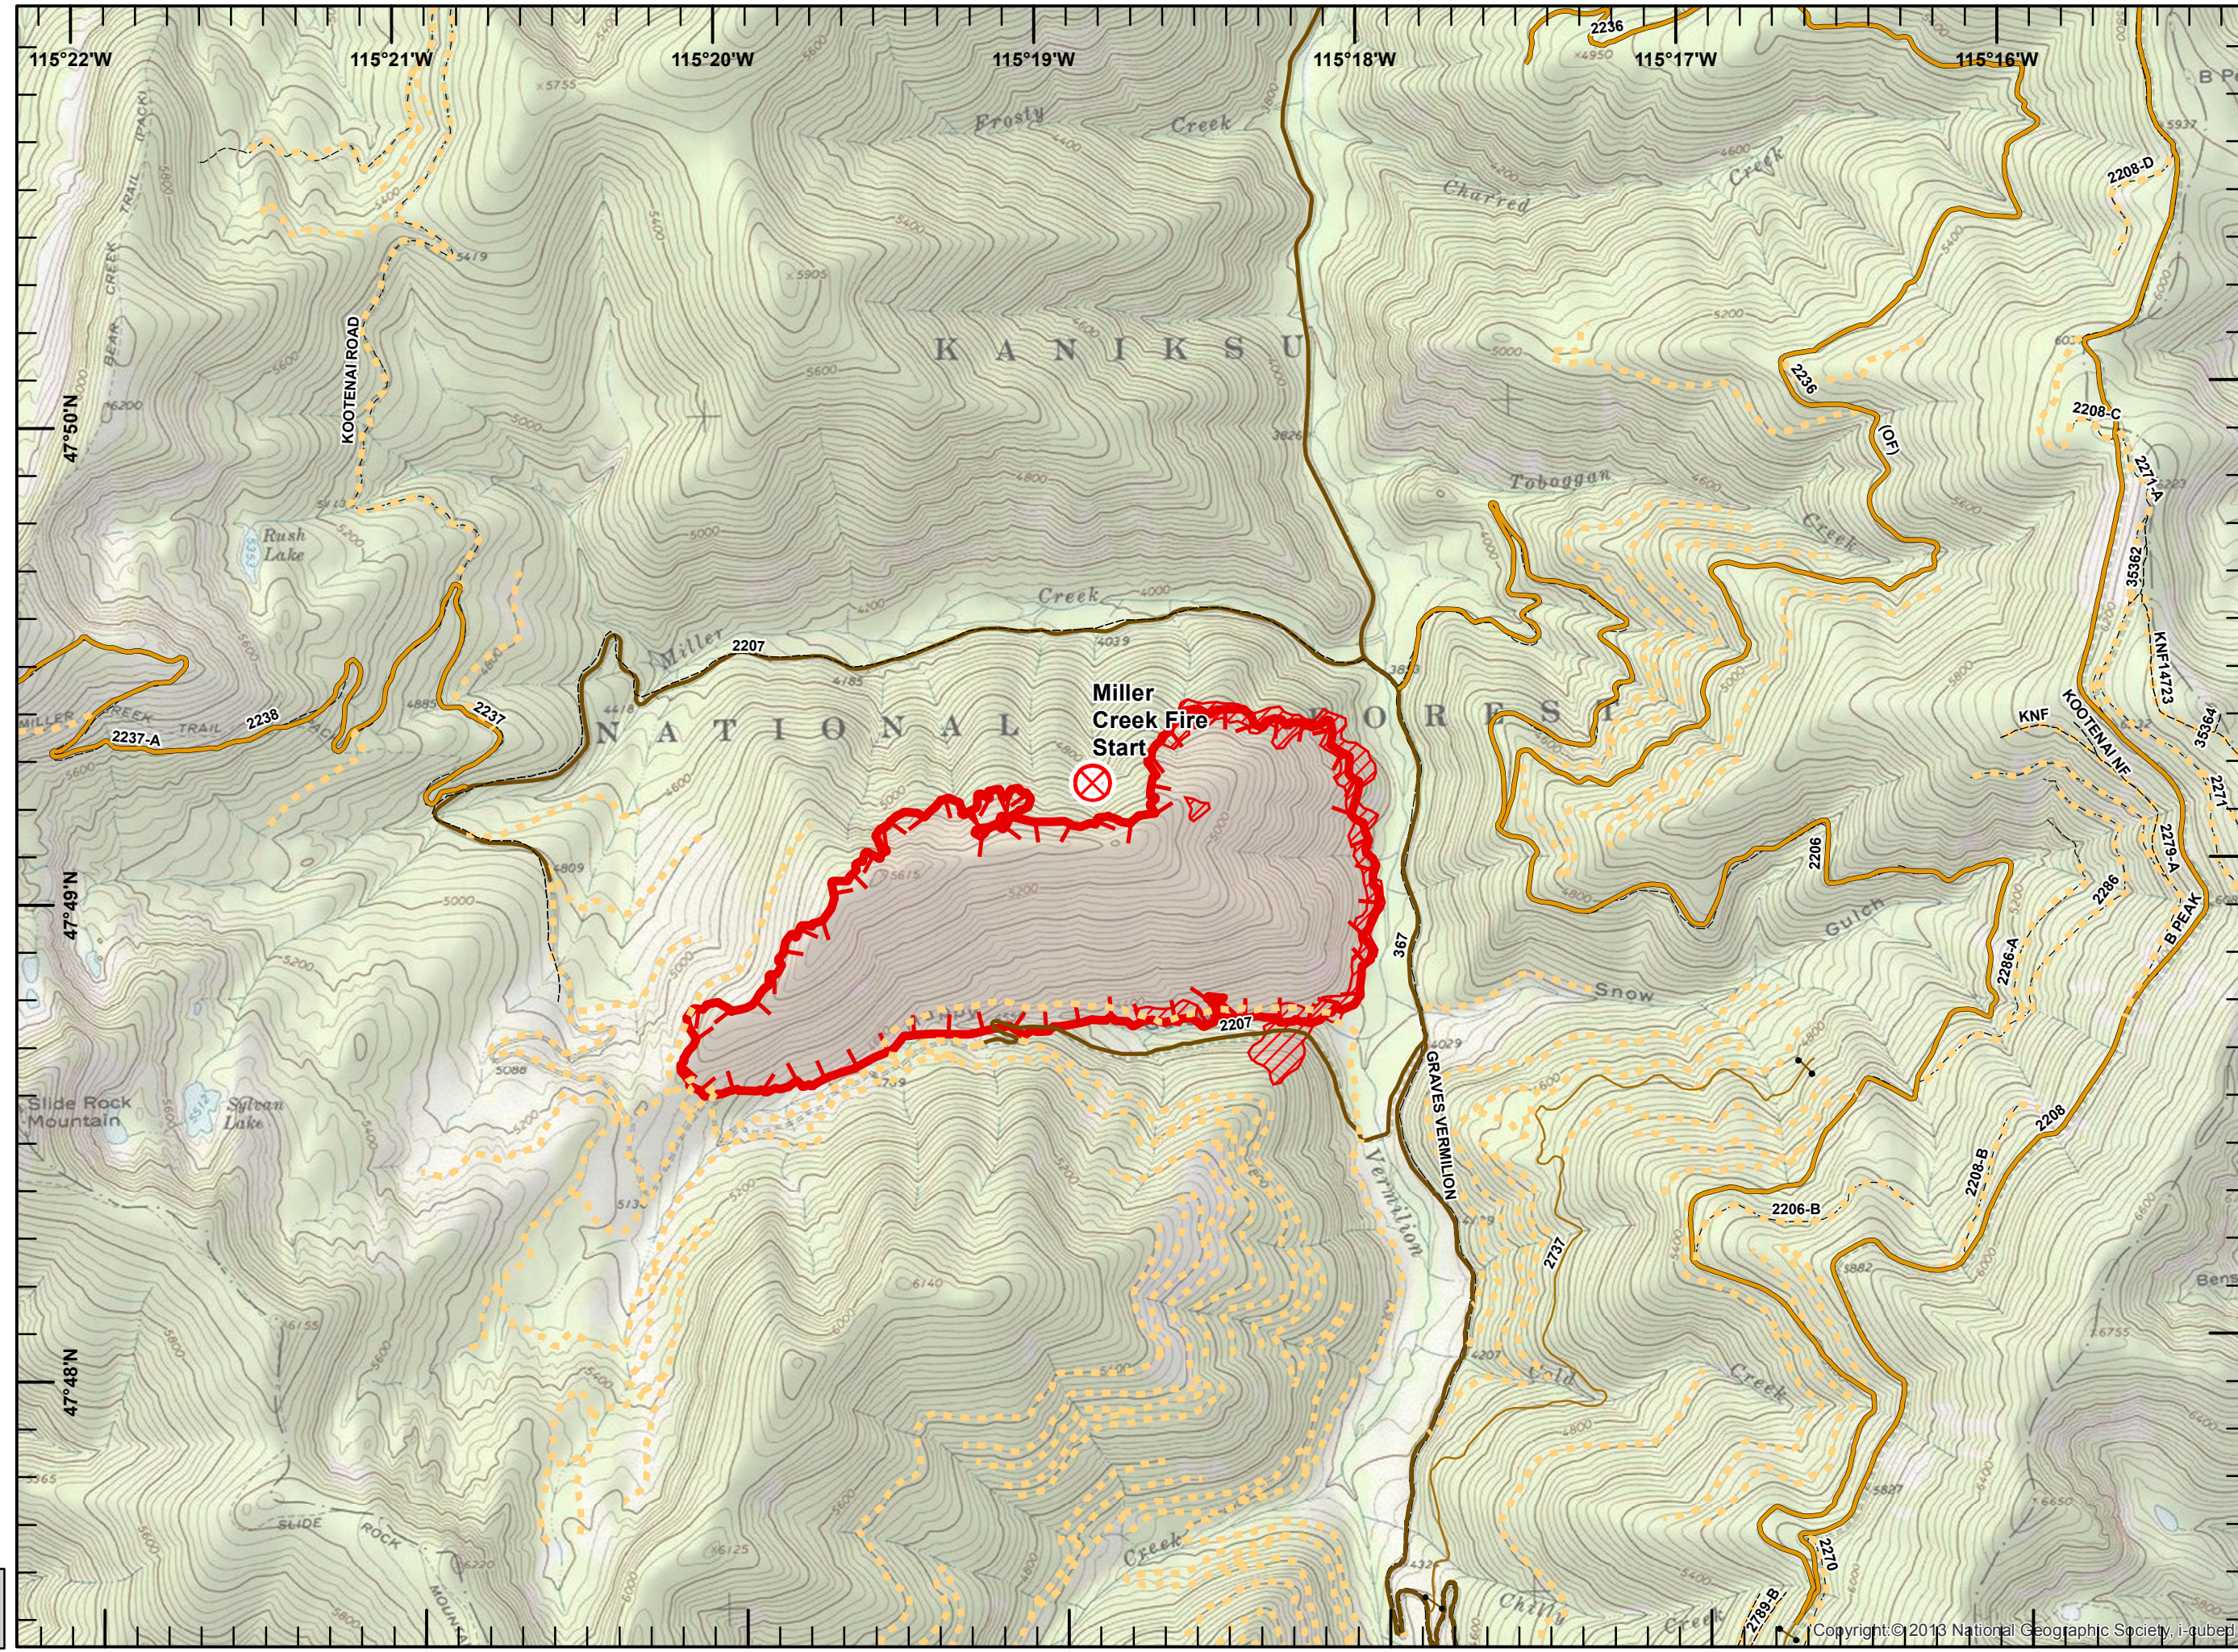

-  Fire Origin
- FS Roads (IGBC)**
-  IMPASSABLE TO MOTORIZED VEHICLES
-  RESTRICTED/LEGALLY GATED ADMIN USE
-  BARRIERED/LEGALLY NO ADMIN USE
-  OPEN DURING BEAR SEASON
-  <all other values>
- FS roads -**
-  Basic Custodial (Closed)
-  High Clearance Vehicles
-  Uncontrolled Fire Edge
-  IR Intense Heat

Miles
0 0.1 0.2 0.3 0.4 0.5
NAD 83
UTM Zone 11

SIA - NR WMT
9/8/2017
2347