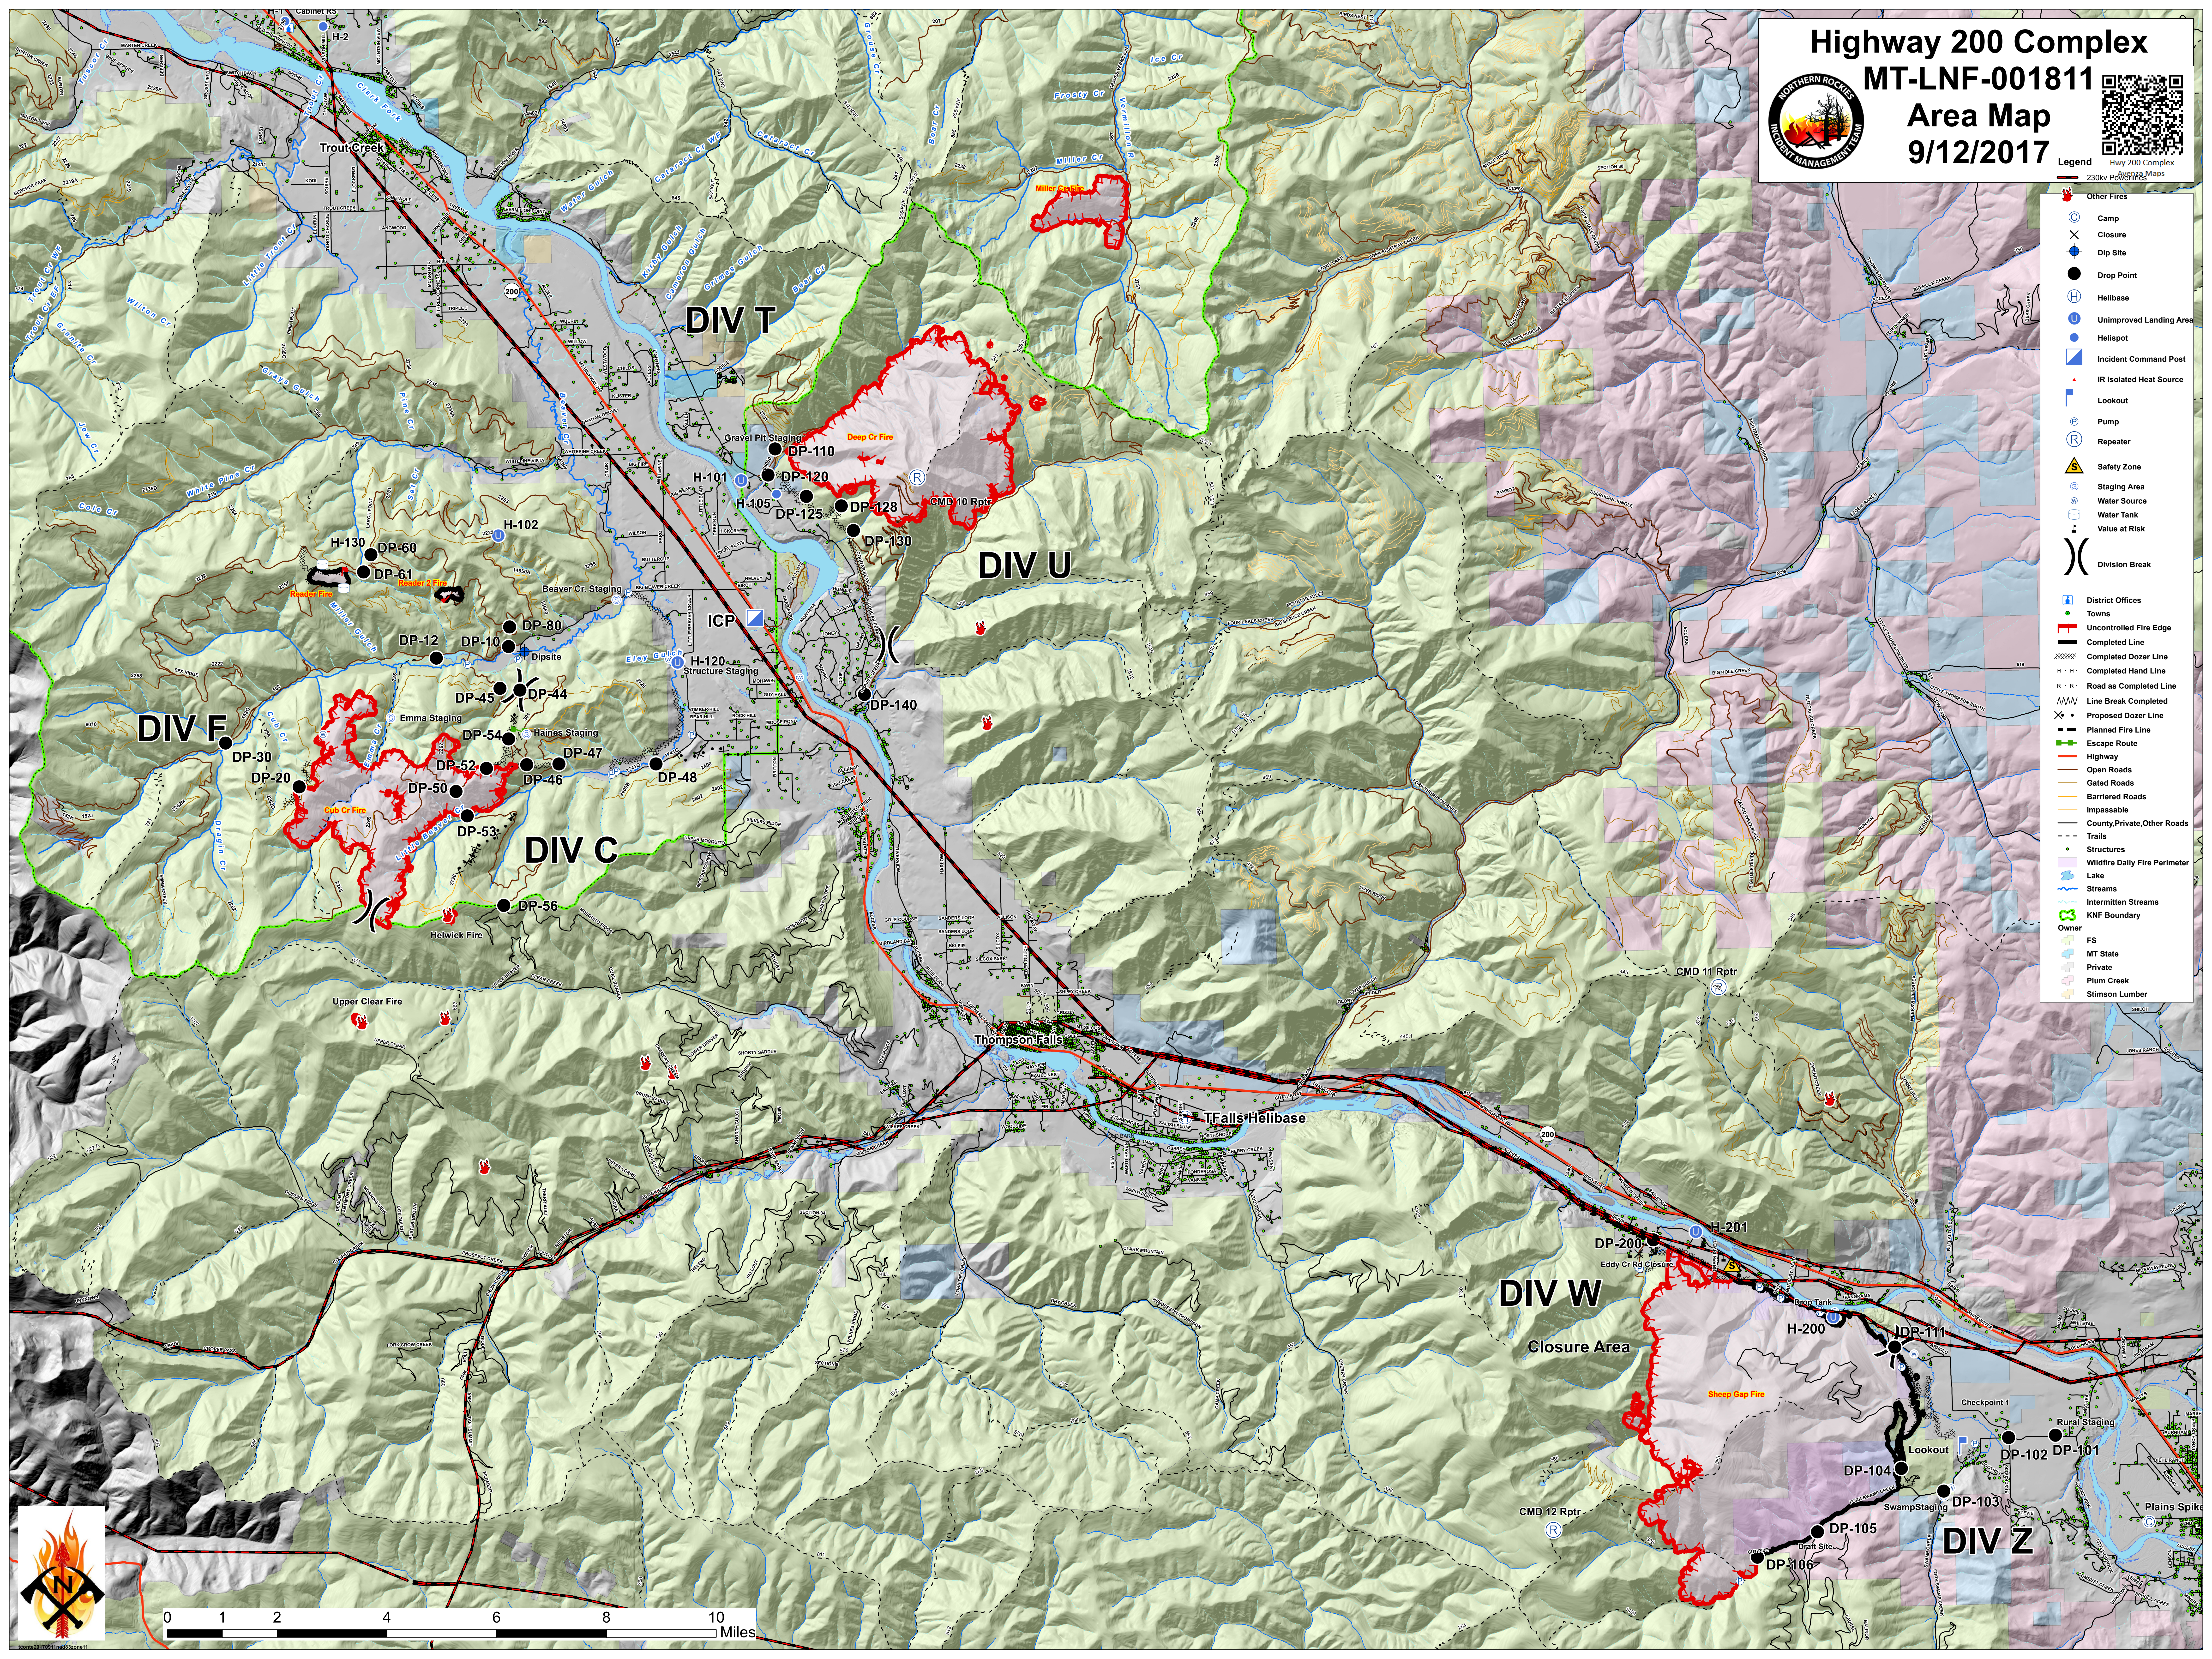

Legend Hwy 200 Complex 230kv Powerlines

- Other Fires
- Camp
- Closure
- Dip Site
- Drop Point
- Helibase
- Unimproved Landing Area
- Helispot
- Incident Command Post
- IR Isolated Heat Source
- Lookout
- Pump
- Repeater
- Safety Zone
- Staging Area
- Water Source
- Water Tank
- Value at Risk
- Division Break
- District Offices
- Towns
- Uncontrolled Fire Edge
- Completed Line
- Completed Dozer Line
- Completed Hand Line
- Road as Completed Line
- Line Break Completed
- Proposed Dozer Line
- Planned Fire Line
- Escape Route
- Highway
- Open Roads
- Gated Roads
- Barrired Roads
- Impassable
- County/Private/Other Roads
- Trails
- Structures
- Wildfire Daily Fire Perimeter
- Lake
- Streams
- Intermittent Streams
- KNF Boundary
- Owner**
- FS
- MT State
- Private
- Plum Creek
- Stimson Lumber

0 1 2 4 6 8 10 Miles