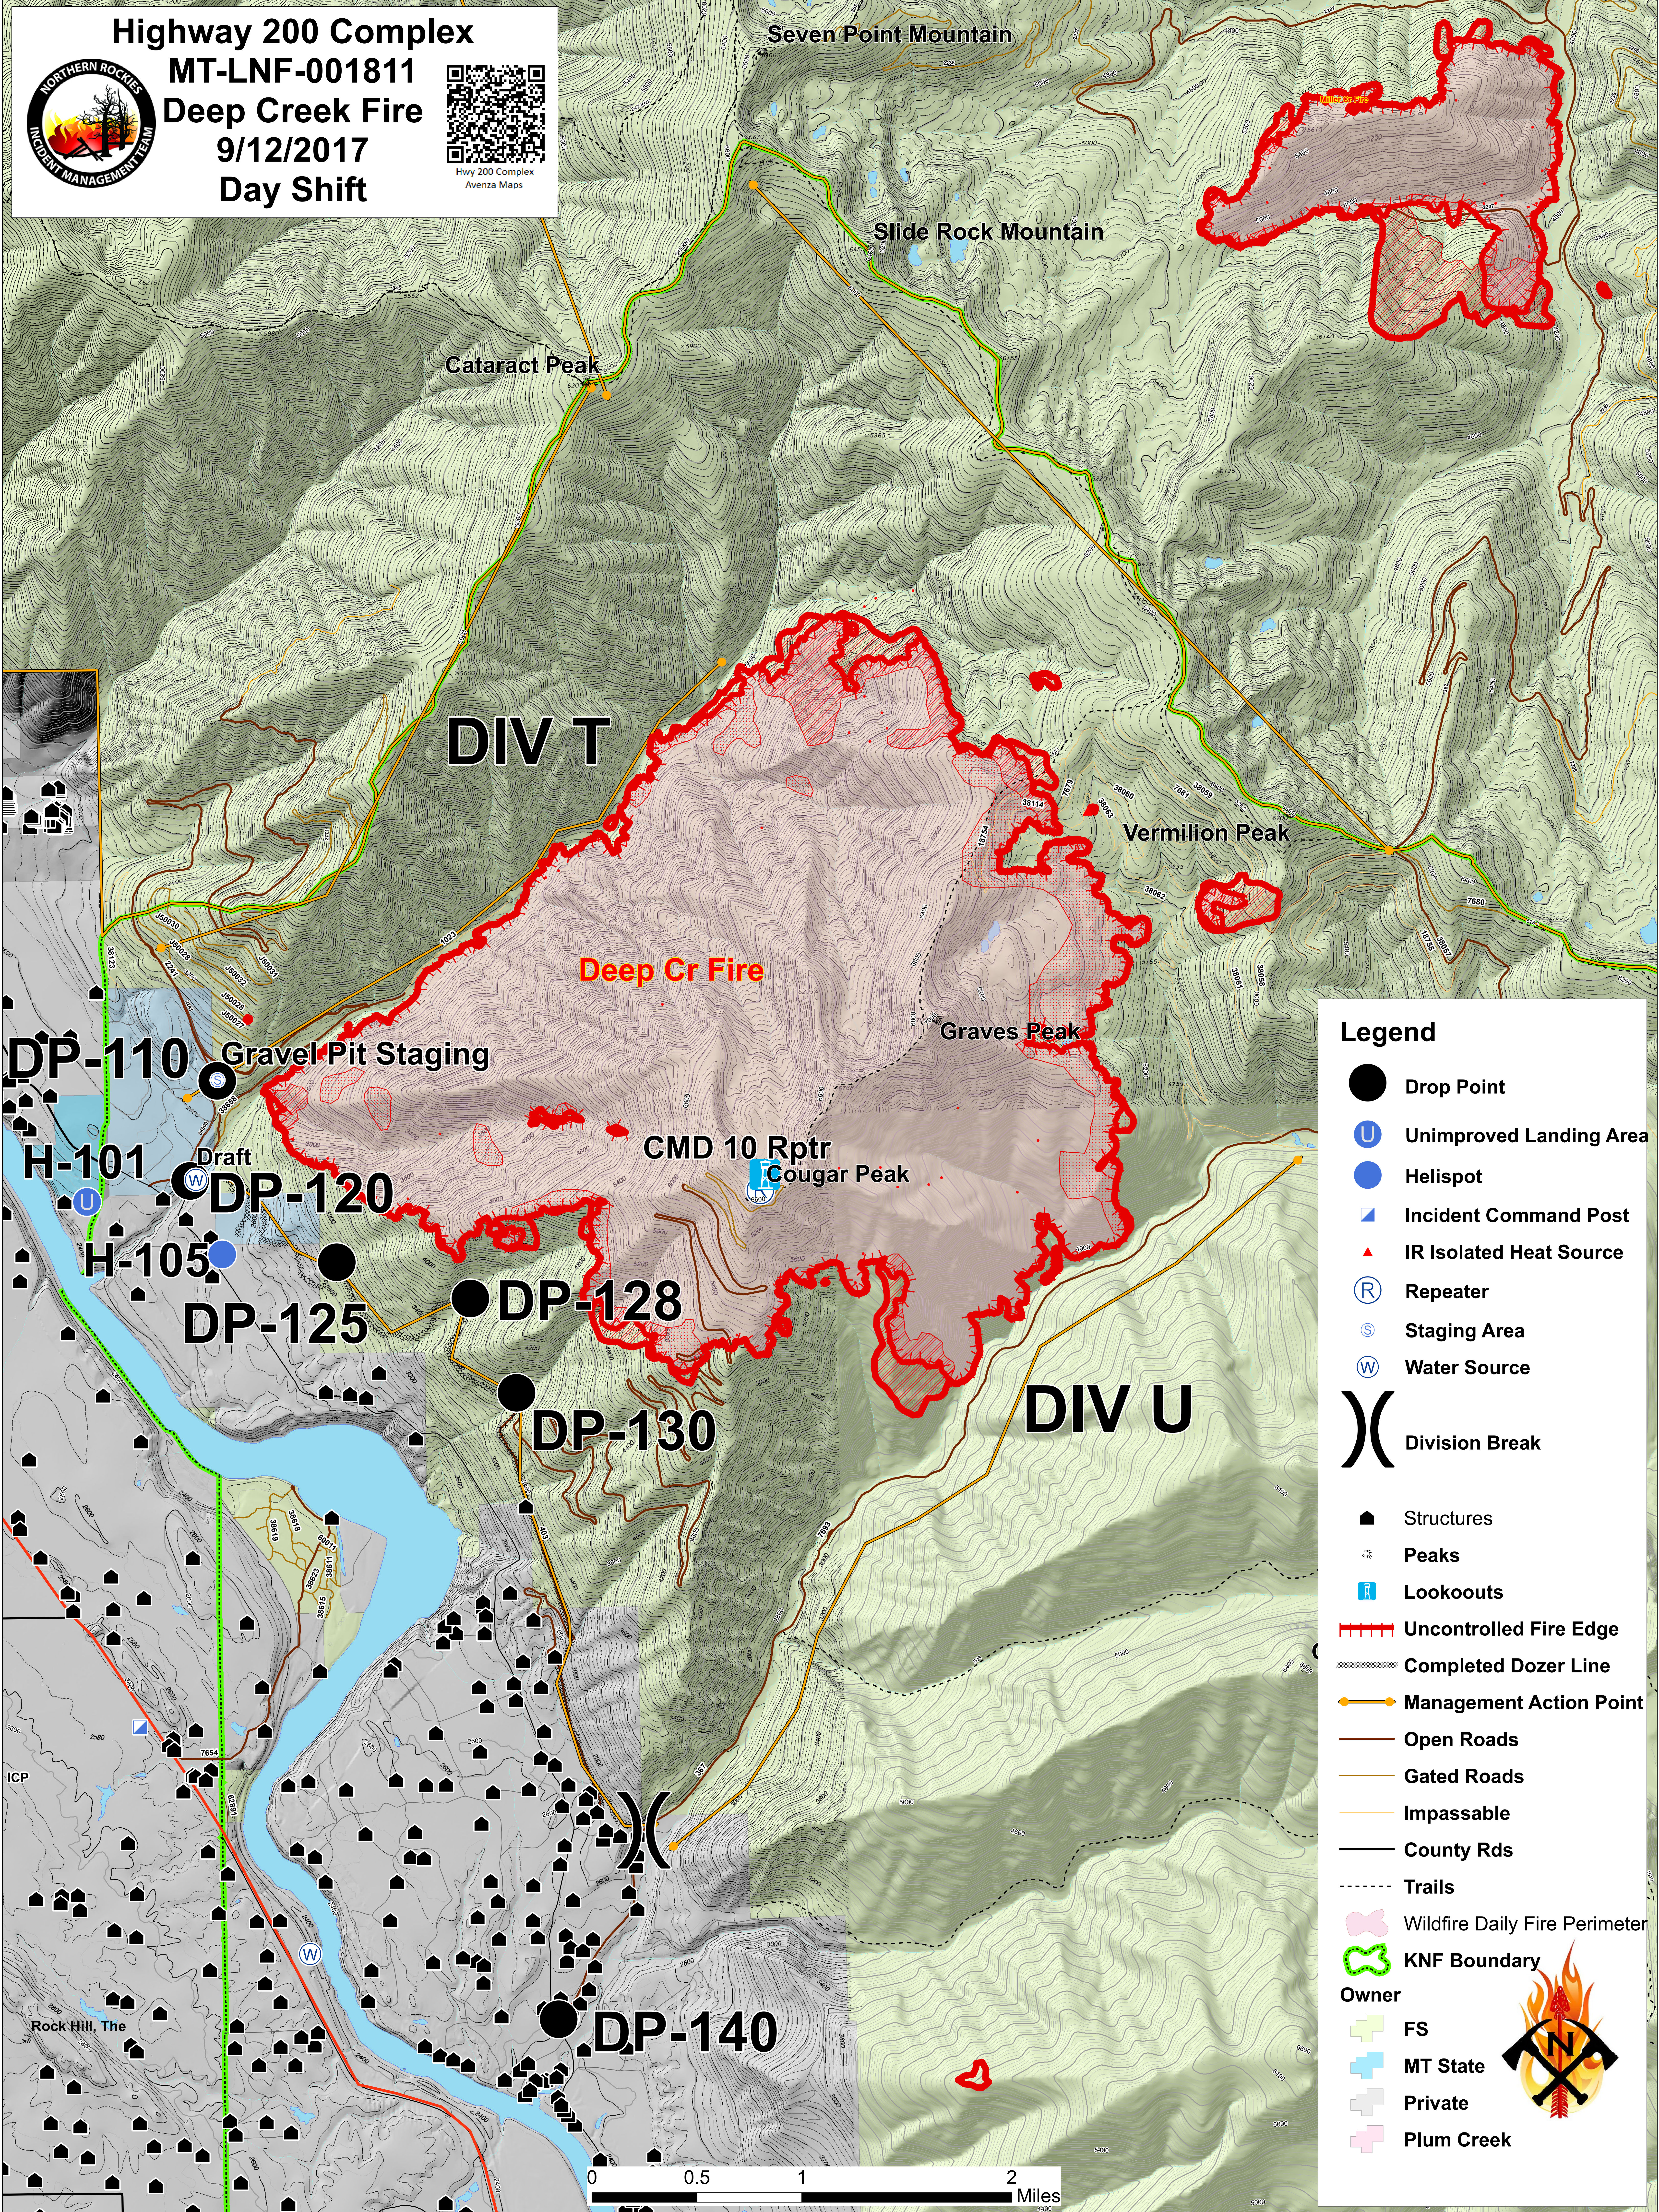

Highway 200 Complex
MT-LNF-001811
Deep Creek Fire
9/12/2017
Day Shift

Hwy 200 Complex
Avenza Maps

Legend

- Drop Point
- Unimproved Landing Area
- Helispot
- Incident Command Post
- IR Isolated Heat Source
- Repeater
- Staging Area
- Water Source
- Division Break
- Structures
- Peaks
- Lookouts
- Uncontrolled Fire Edge
- Completed Dozer Line
- Management Action Point
- Open Roads
- Gated Roads
- Impassable
- County Rds
- Trails
- Wildfire Daily Fire Perimeter
- KNF Boundary
- Owner**
- FS
- MT State
- Private
- Plum Creek