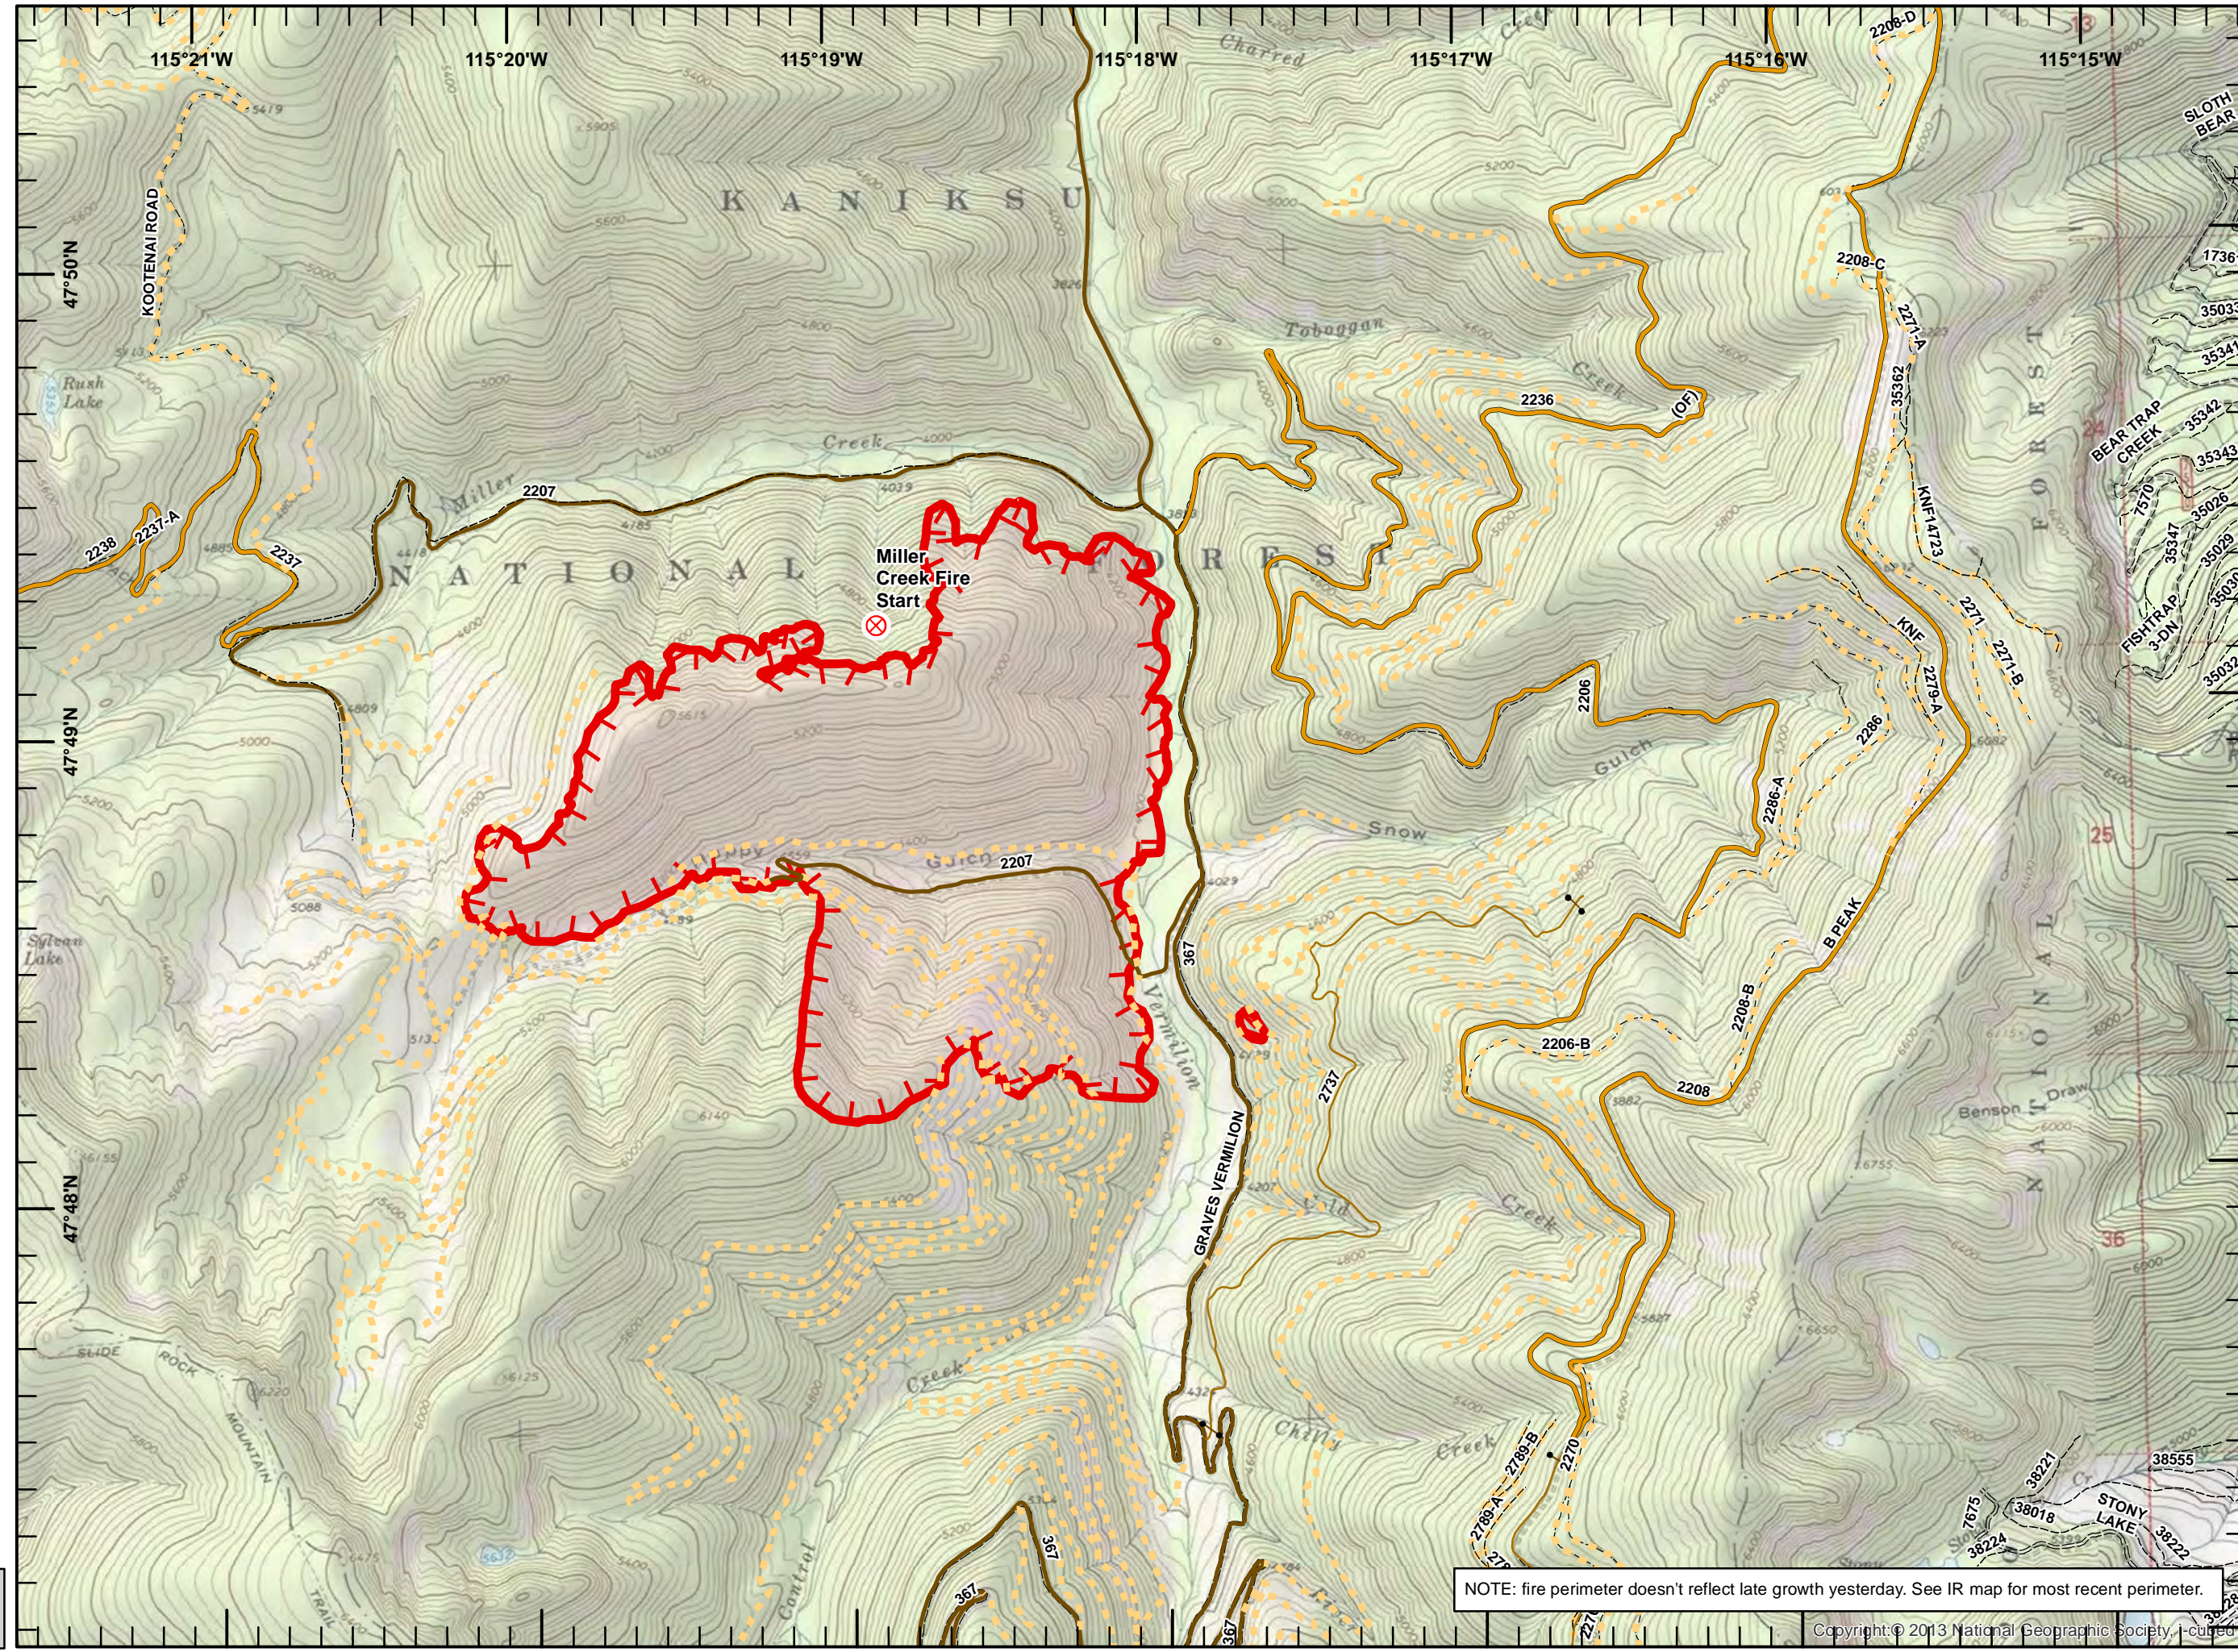

-  Fire Origin
- FS Roads (IGBC)**
  -  IMPASSABLE TO MOTORIZED VEHICLES
  -  RESTRICTED/LEGALLY GATED ADMIN USE
  -  BARRIERED/LEGALLY NO ADMIN USE
  -  OPEN DURING BEAR SEASON
  -  <all other values>
- FS roads -**
  -  Basic Custodial (Closed)
  -  High Clearance Vehicles
-  Uncontrolled Fire Edge

SIA - NR WMT  
9/12/2017  
2346

NOTE: fire perimeter doesn't reflect late growth yesterday. See IR map for most recent perimeter.