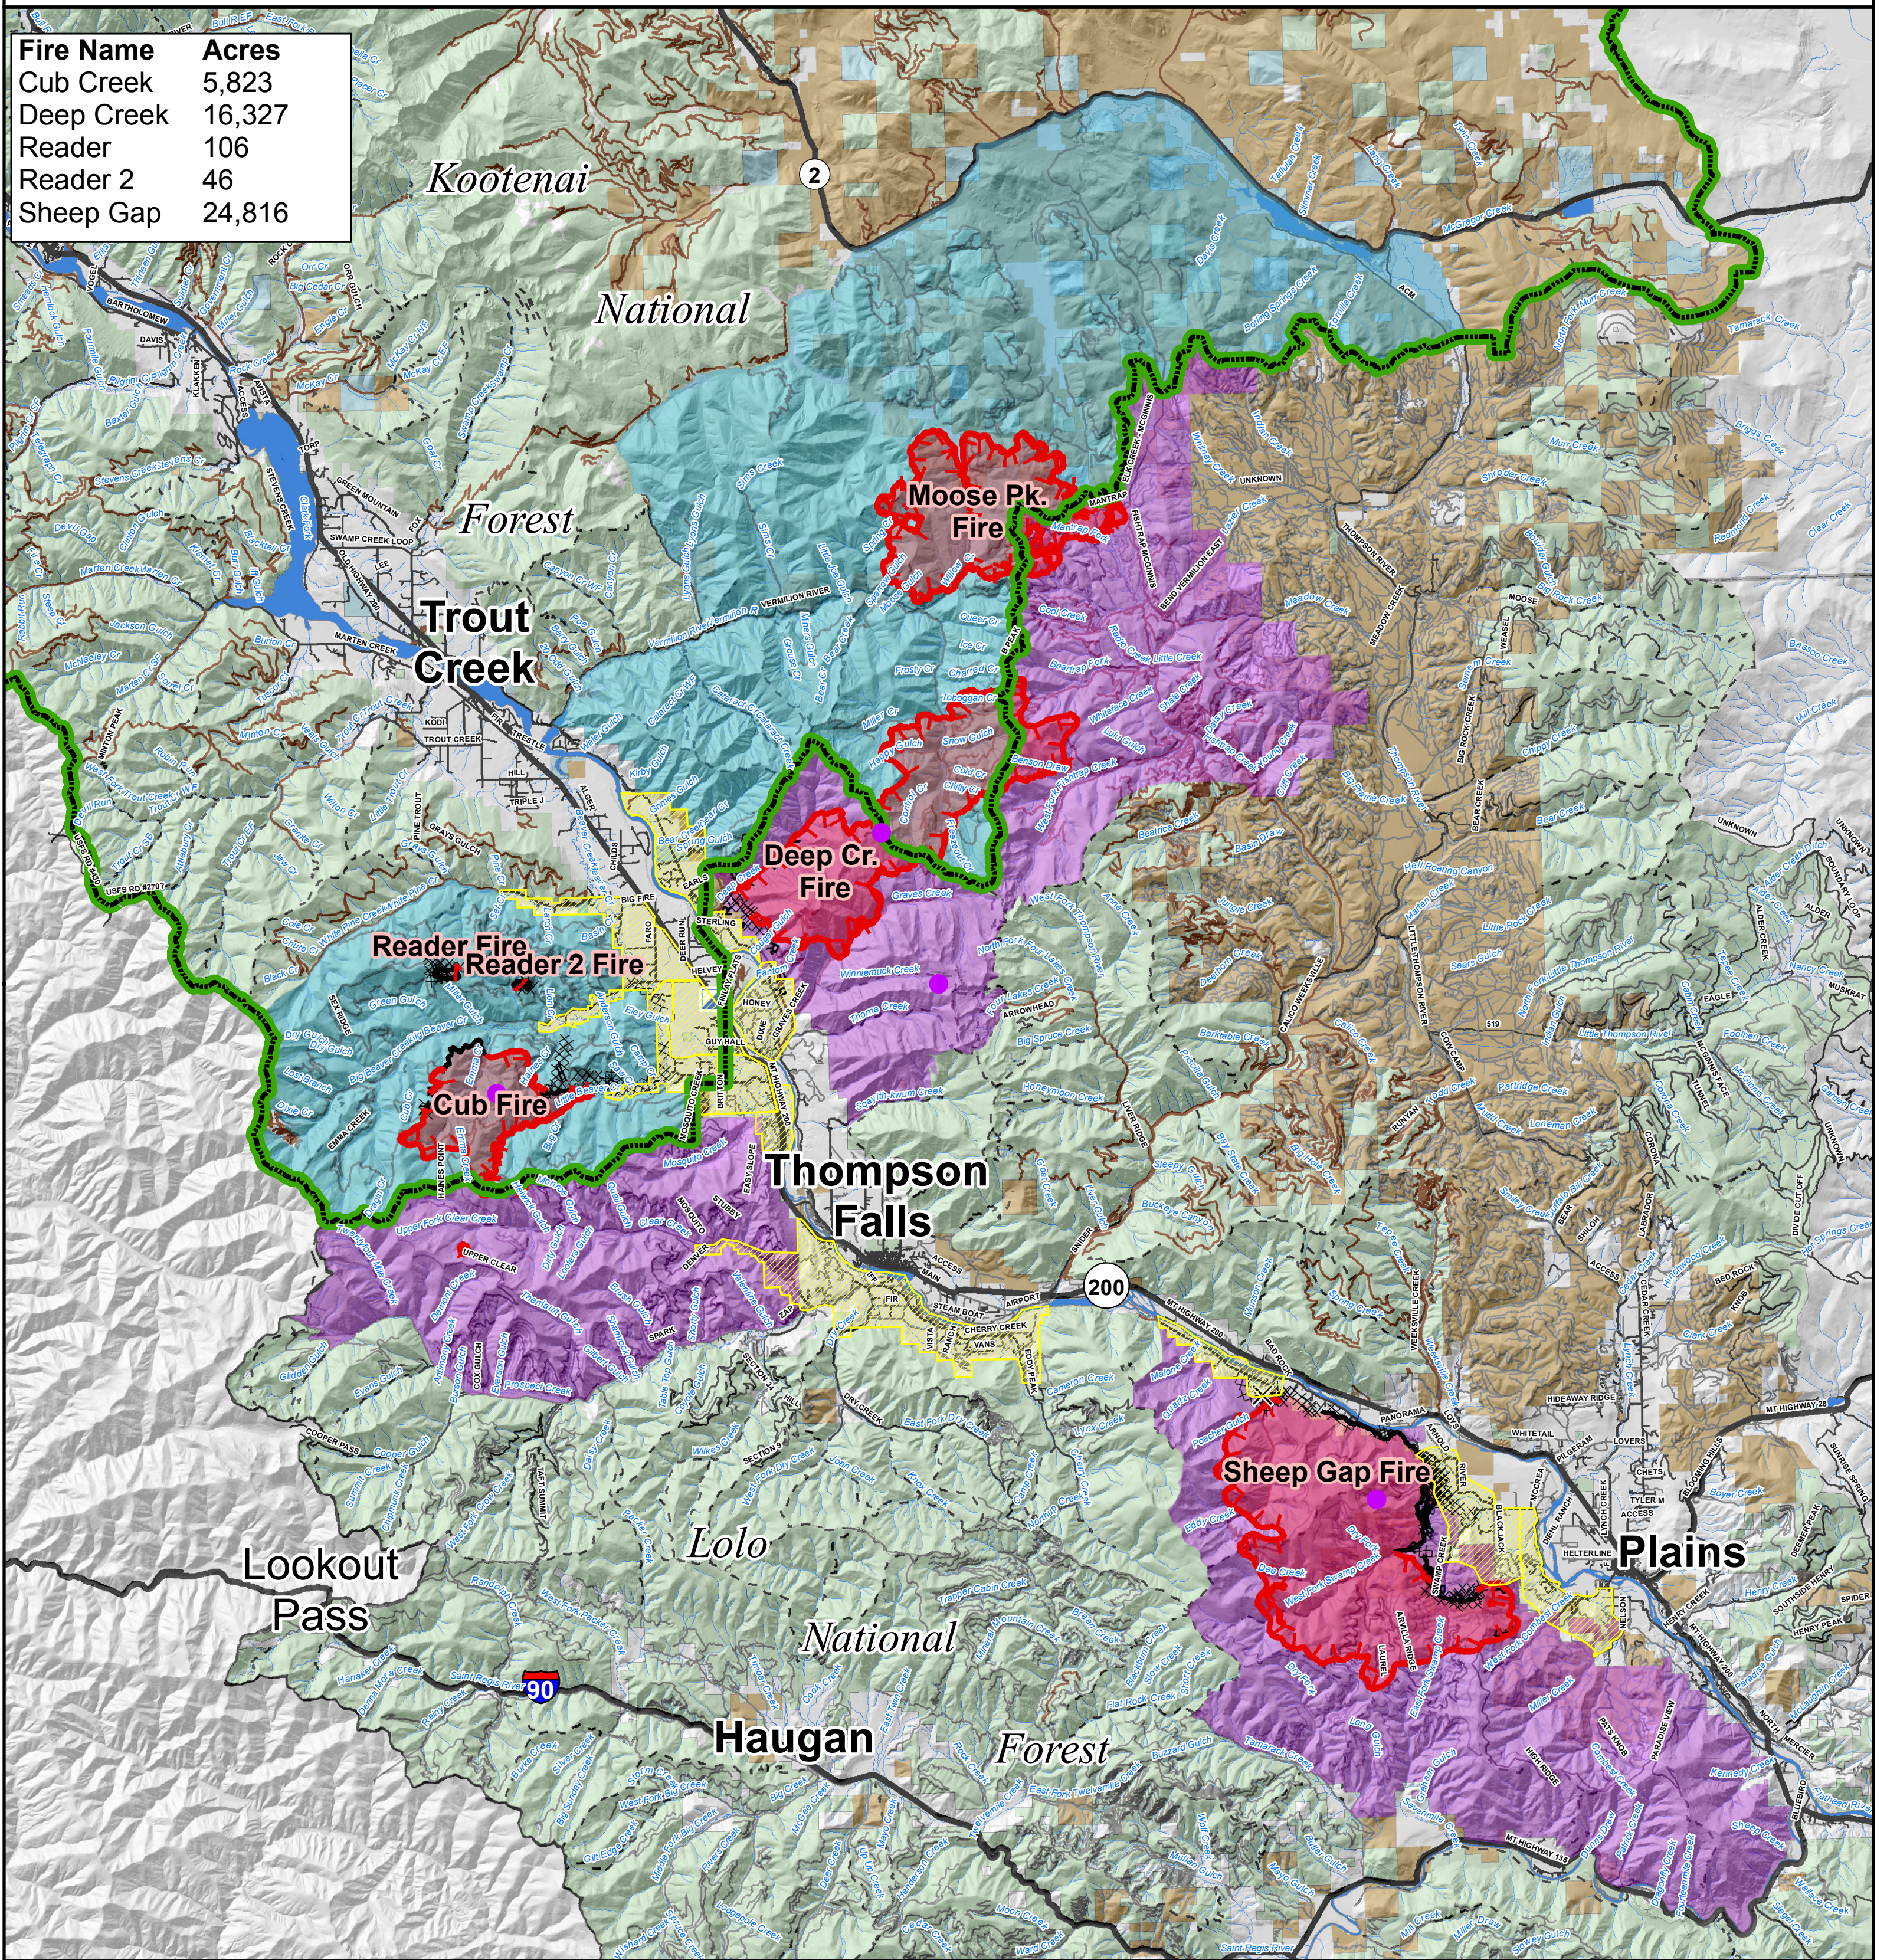

Information

Hwy 200 Complex Fire

Fire Name	Acres
Cub Creek	5,823
Deep Creek	16,327
Reader	106
Reader 2	46
Sheep Gap	24,816

Forest Closure Areas	Kootenai NF - Lolo NF Boundary	Highway	Uncontrolled Fire Edge
Kootenai NF Closure	Evacuation Zones	FS Road	Completed Line
Lolo NF Closure	FS	County road	Completed Dozer Line
State	State	Private road	Completed Hand Line
Industrial Private	Industrial Private	Other roads	Road as Completed Line
Private	Private	Incident Command Post	Line Break Completed
Wildfire Daily Fire Perimeter	Wildfire Daily Fire Perimeter	Closure	

Miles

0 2 4 6 8 10

N