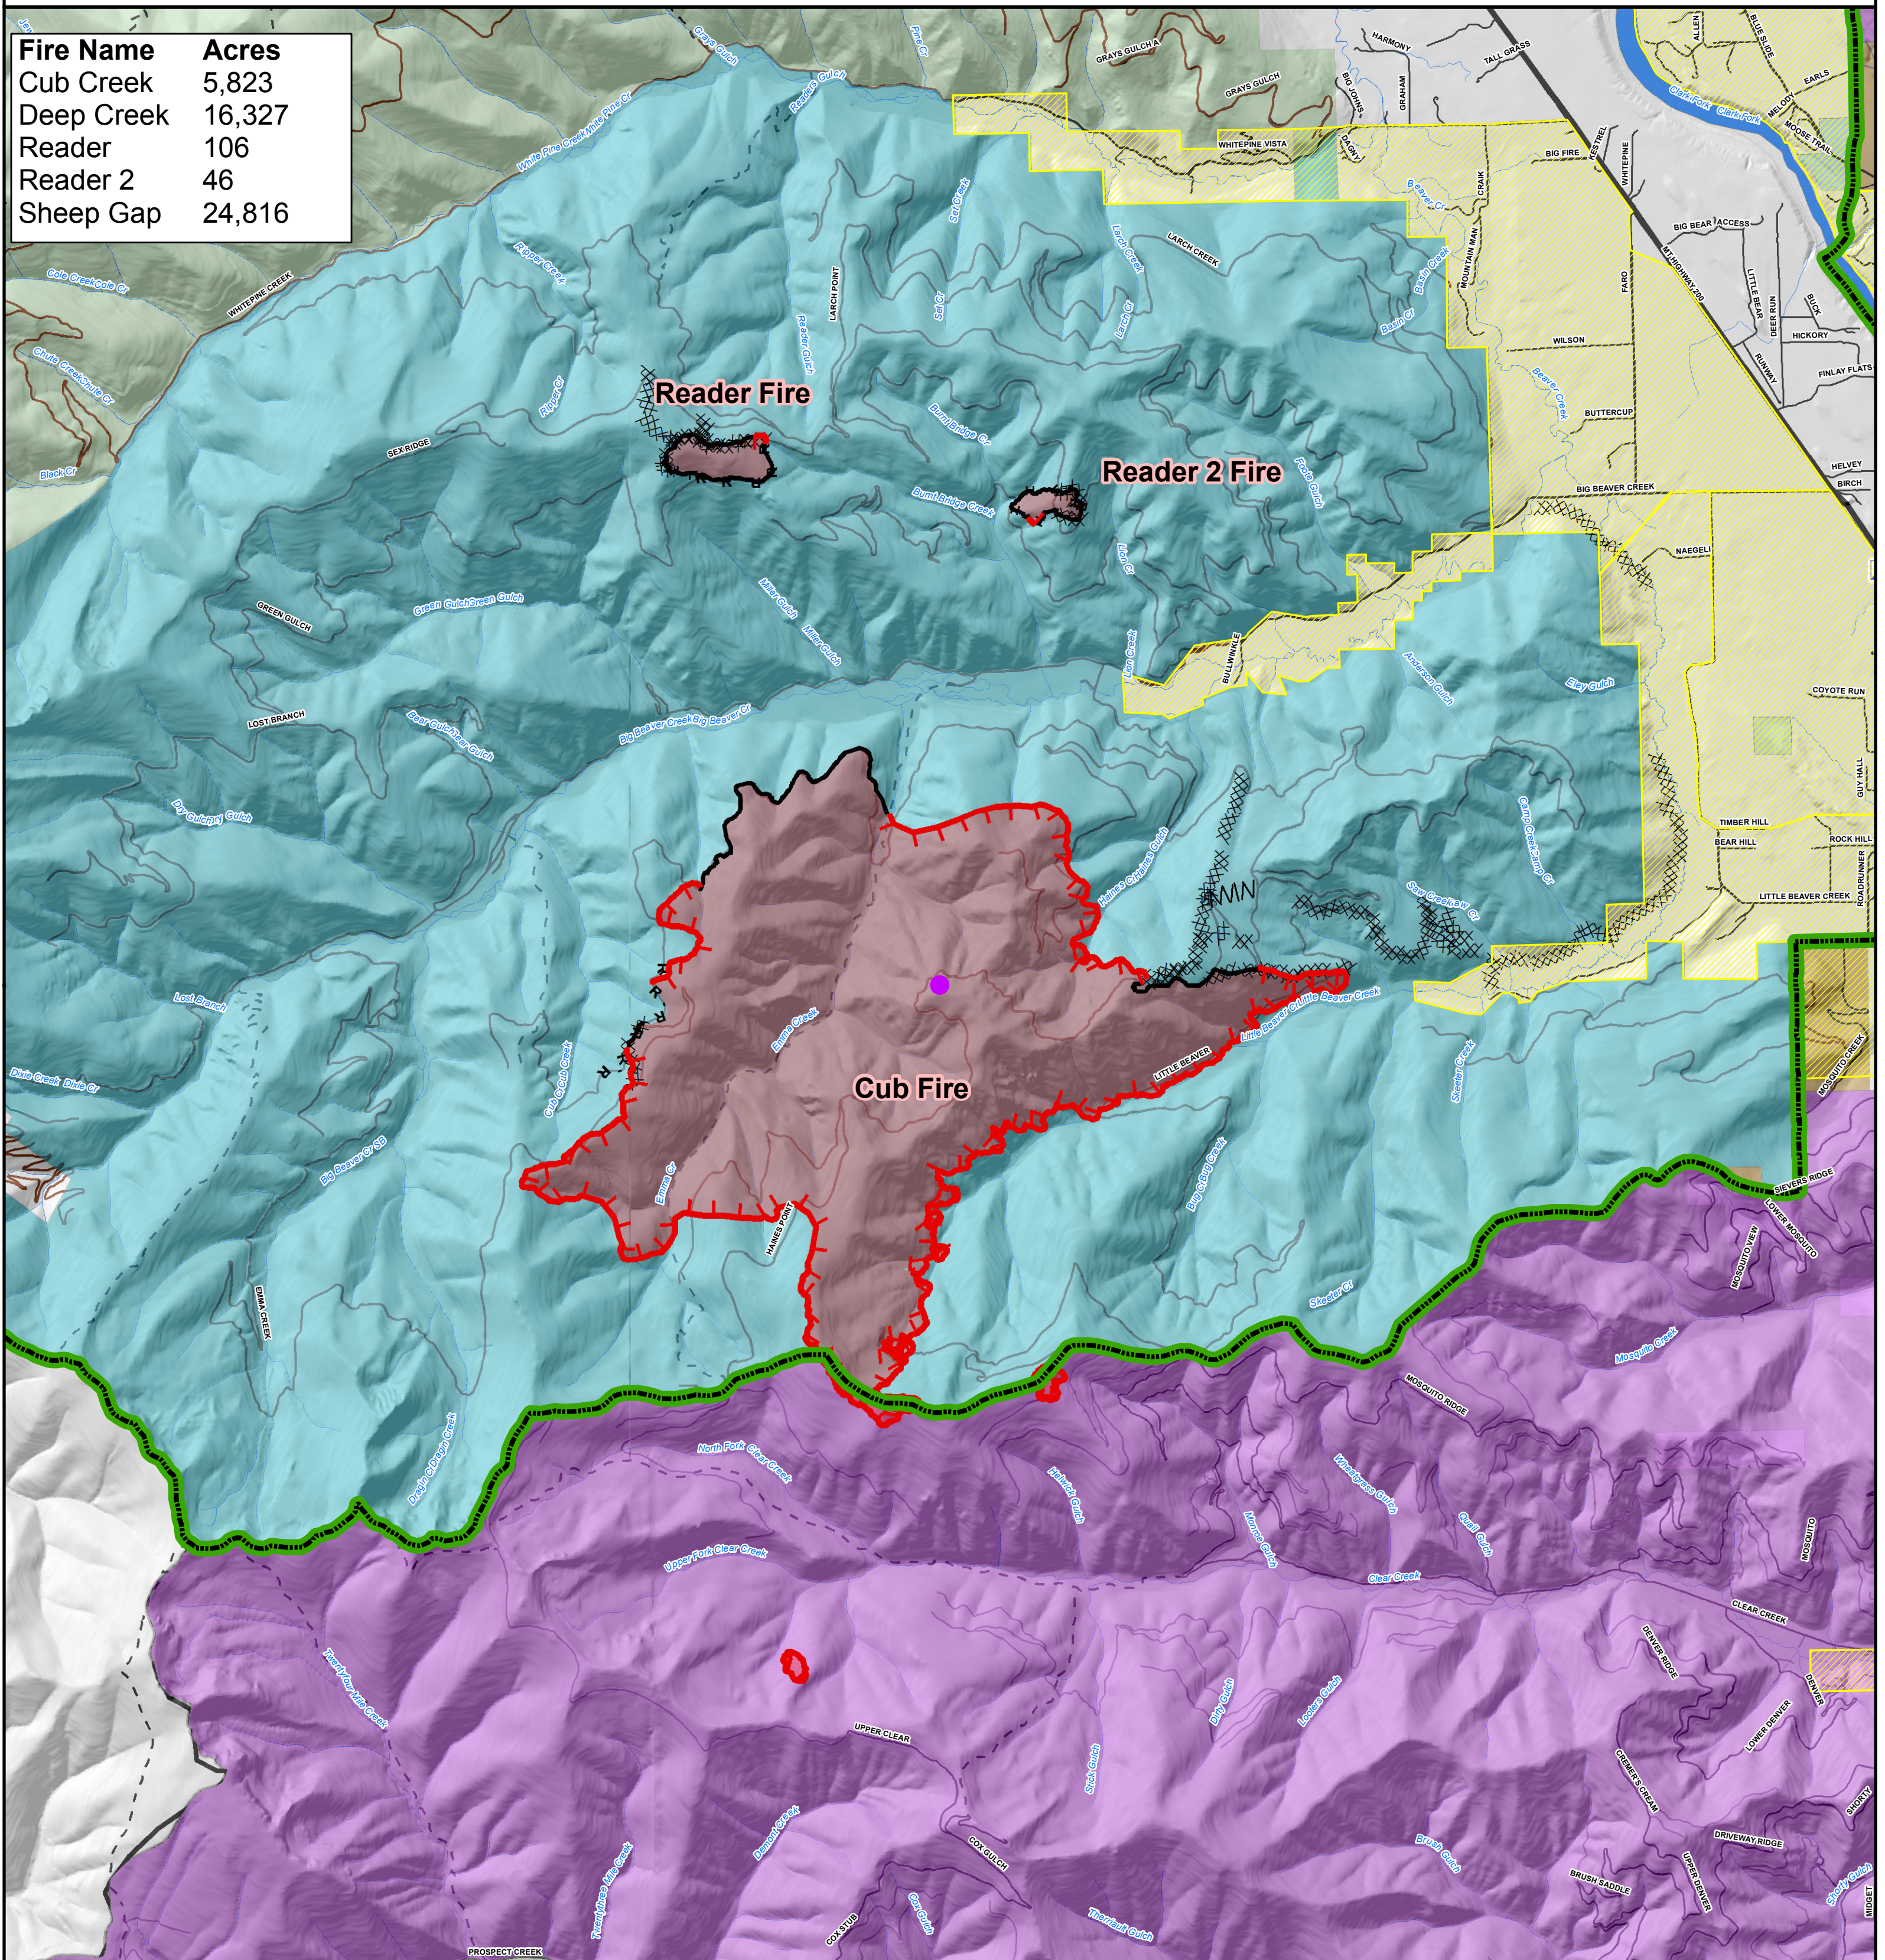

Information

Cub Cr., Reader, Reader 2 Fire

Fire Name	Acres
Cub Creek	5,823
Deep Creek	16,327
Reader	106
Reader 2	46
Sheep Gap	24,816

Forest Closure Areas	Kootenai NF - Lolo NF Boundary	Highway	Uncontrolled Fire Edge
Kootenai NF Closure	Evacuation Zones	FS Road	Completed Line
Lolo NF Closure	FS	County road	Completed Dozer Line
State	Industrial Private	Private road	Completed Hand Line
Private	Private	Other roads	Road as Completed Line
Wildfire Daily Fire Perimeter	Incident Command Post	Line Break Completed	

Miles

0 2

N