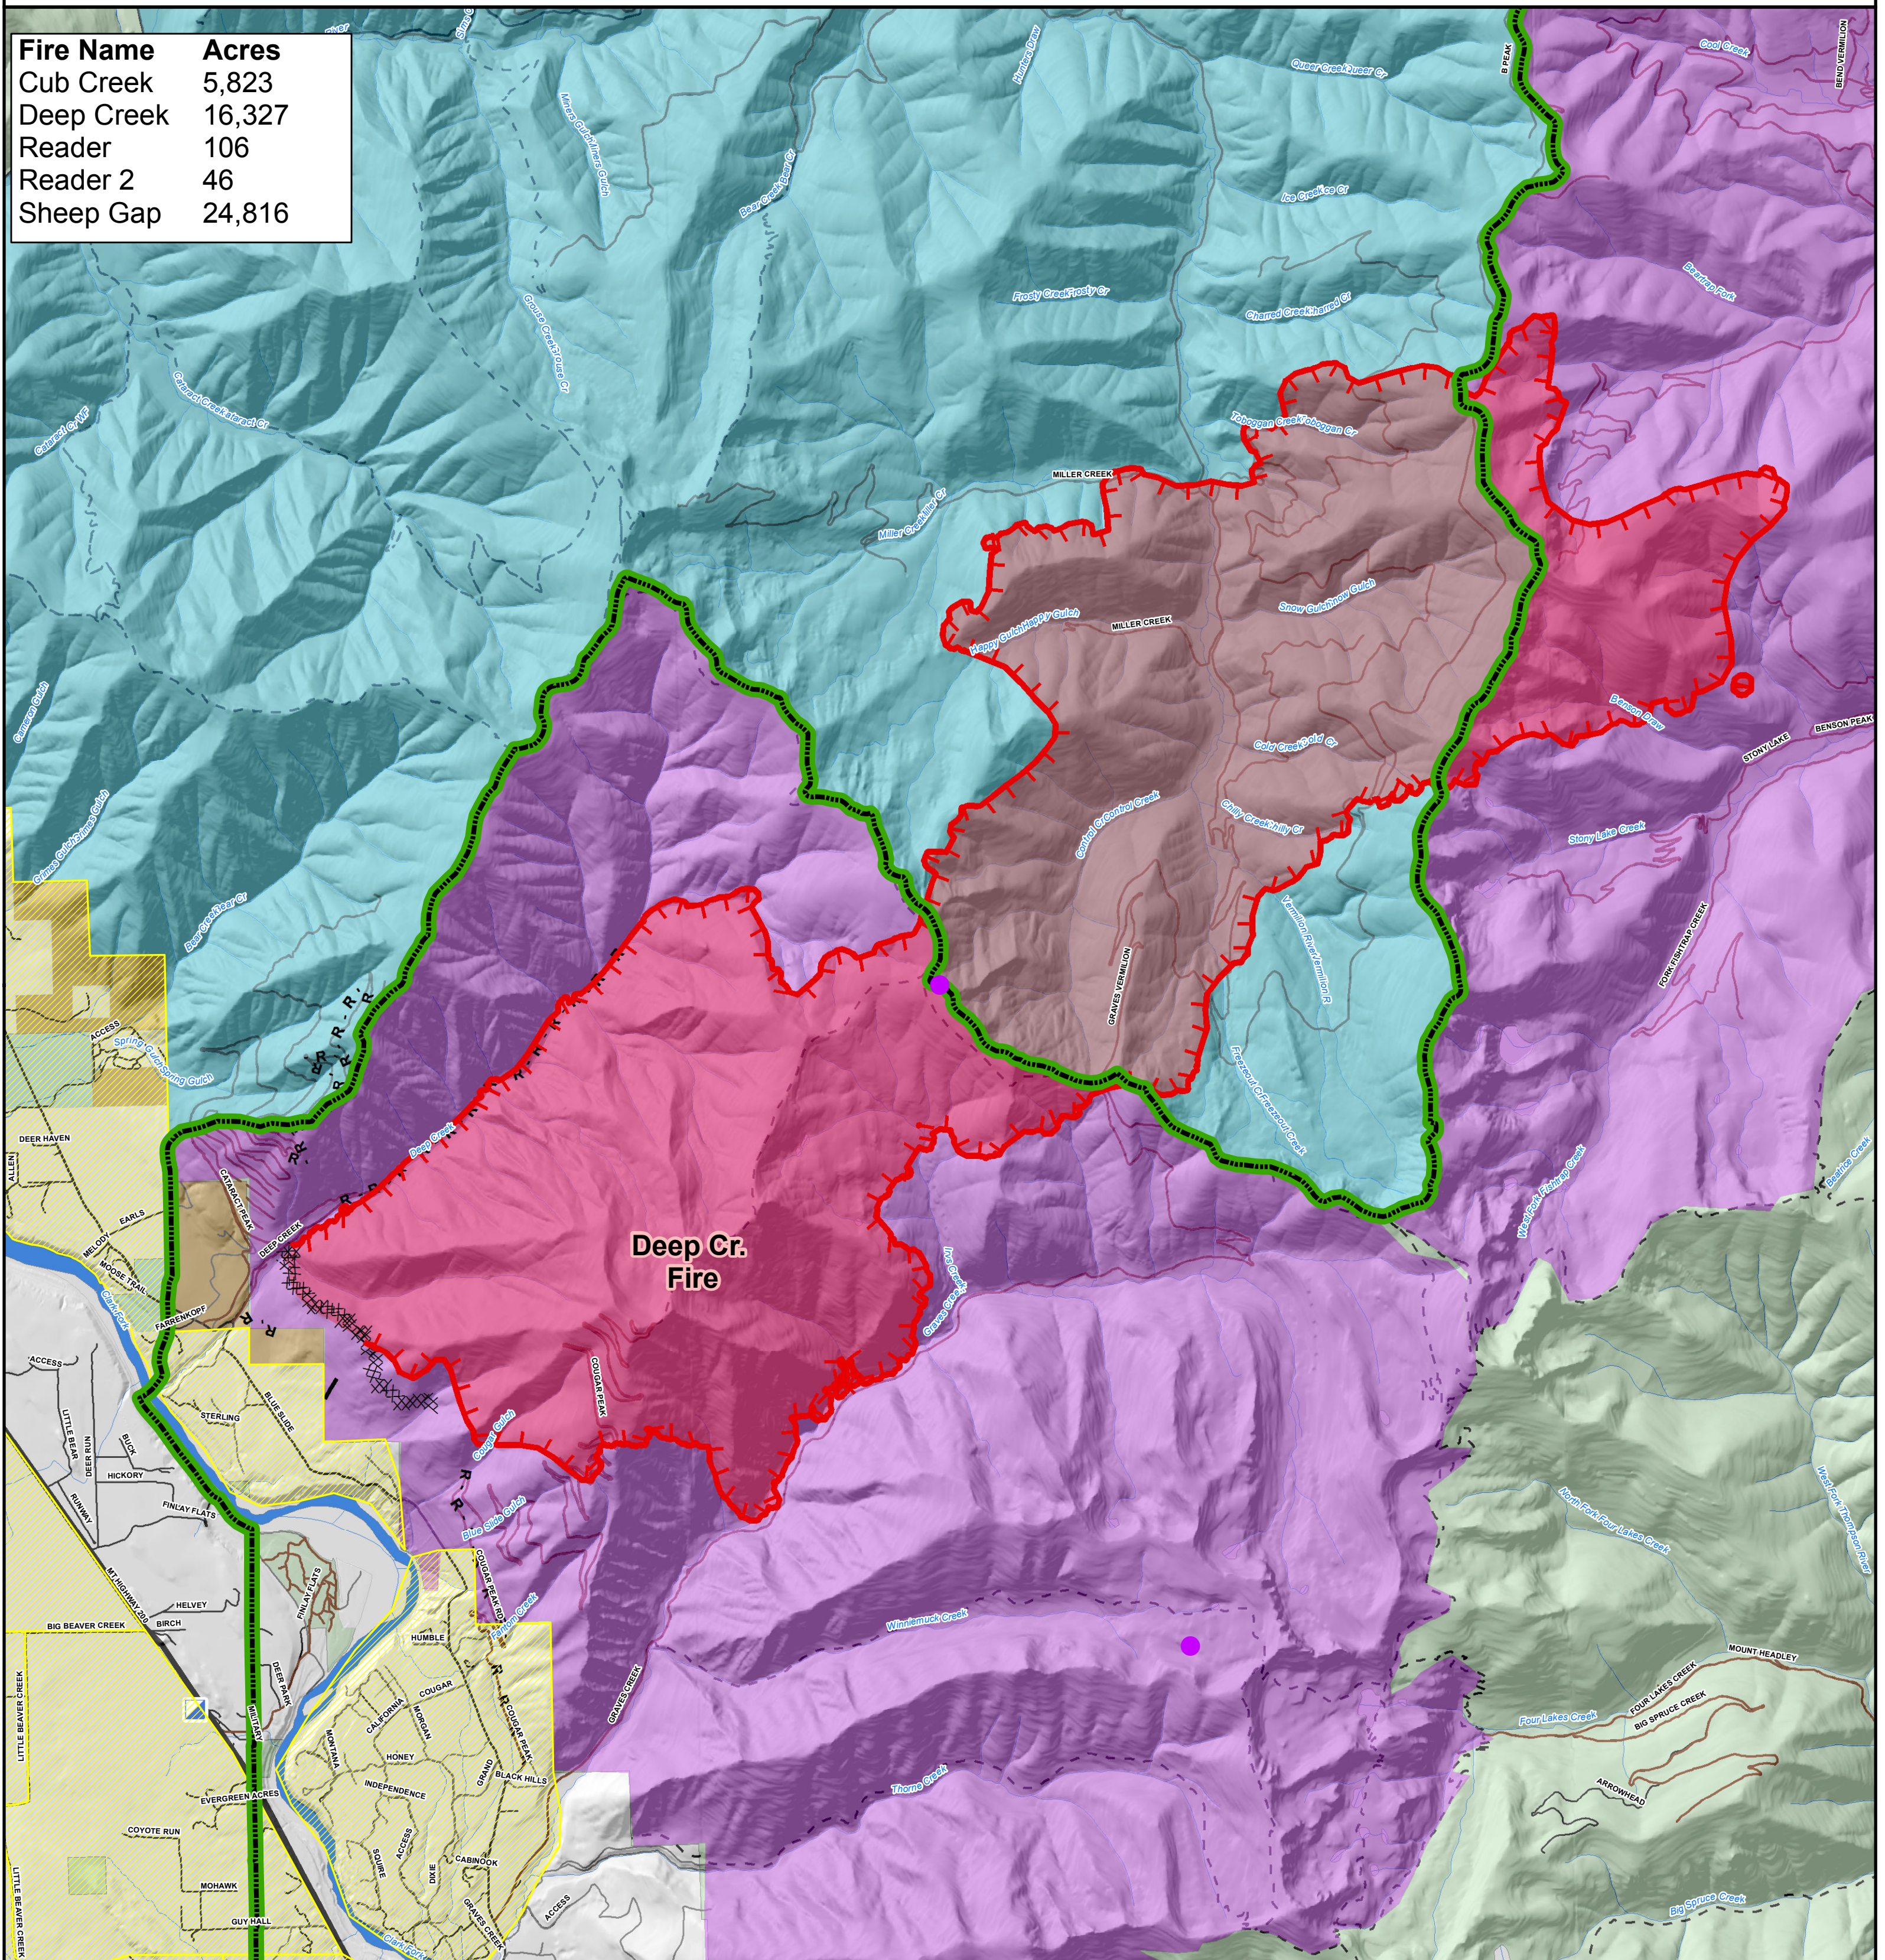

Information

Deep Creek Fire

Fire Name	Acres
Cub Creek	5,823
Deep Creek	16,327
Reader	106
Reader 2	46
Sheep Gap	24,816

Forest Closure Areas	Kootenai NF - Lolo NF Boundary	Highway	Uncontrolled Fire Edge
Kootenai NF Closure	Evacuation Zones	FS Road	Completed Line
Lolo NF Closure	FS	County road	Completed Dozer Line
State	Industrial Private	Private road	Road as Completed Line
Private	Incident Command Post	Other roads	
Wildfire Daily Fire Perimeter			

Miles

0 2