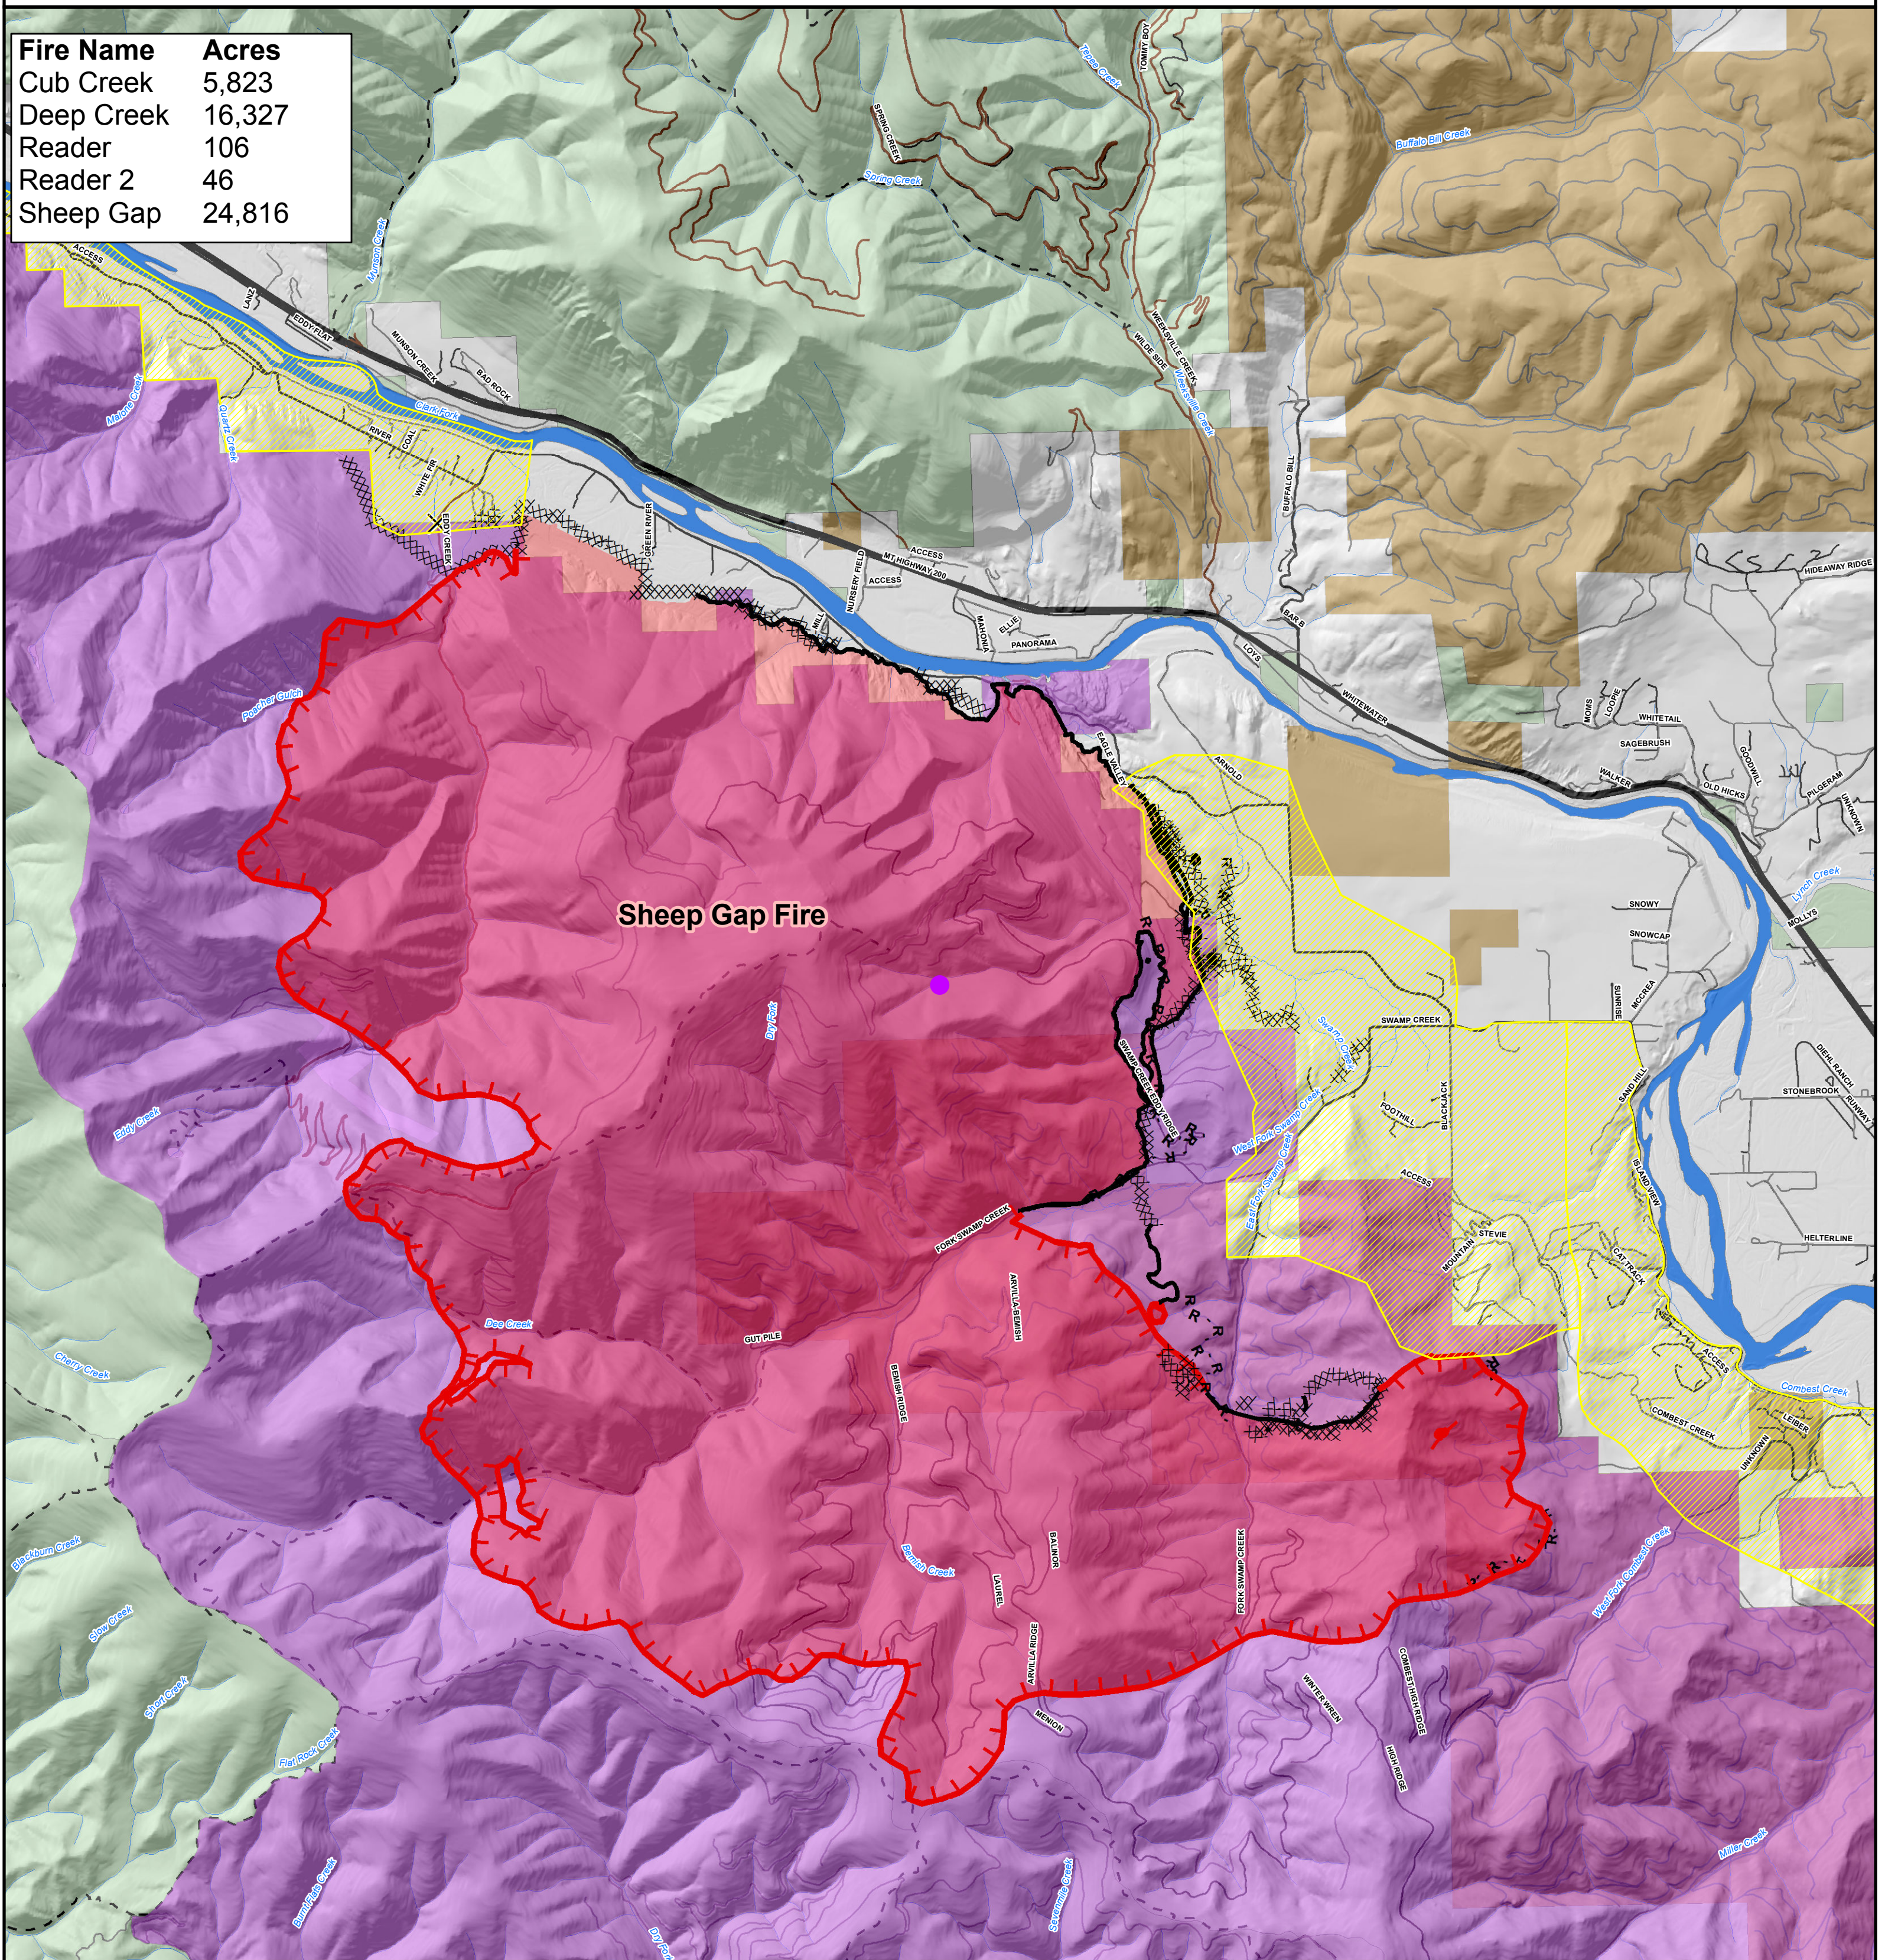

Information

Sheep Gap Fire

Fire Name	Acres
Cub Creek	5,823
Deep Creek	16,327
Reader	106
Reader 2	46
Sheep Gap	24,816

Forest Closure Areas		—	Highway	—	Uncontrolled Fire Edge
	Lolo NF Closure	—	FS Road	—	Completed Line
	Evacuation Zones	—	County road	XXXXX	Completed Dozer Line
	FS	—	Private road	H · H	Completed Hand Line
	Industrial Private	—	Other roads	R · R	Road as Completed Line
	Private	X	Closure		
	Wildfire Daily Fire Perimeter				