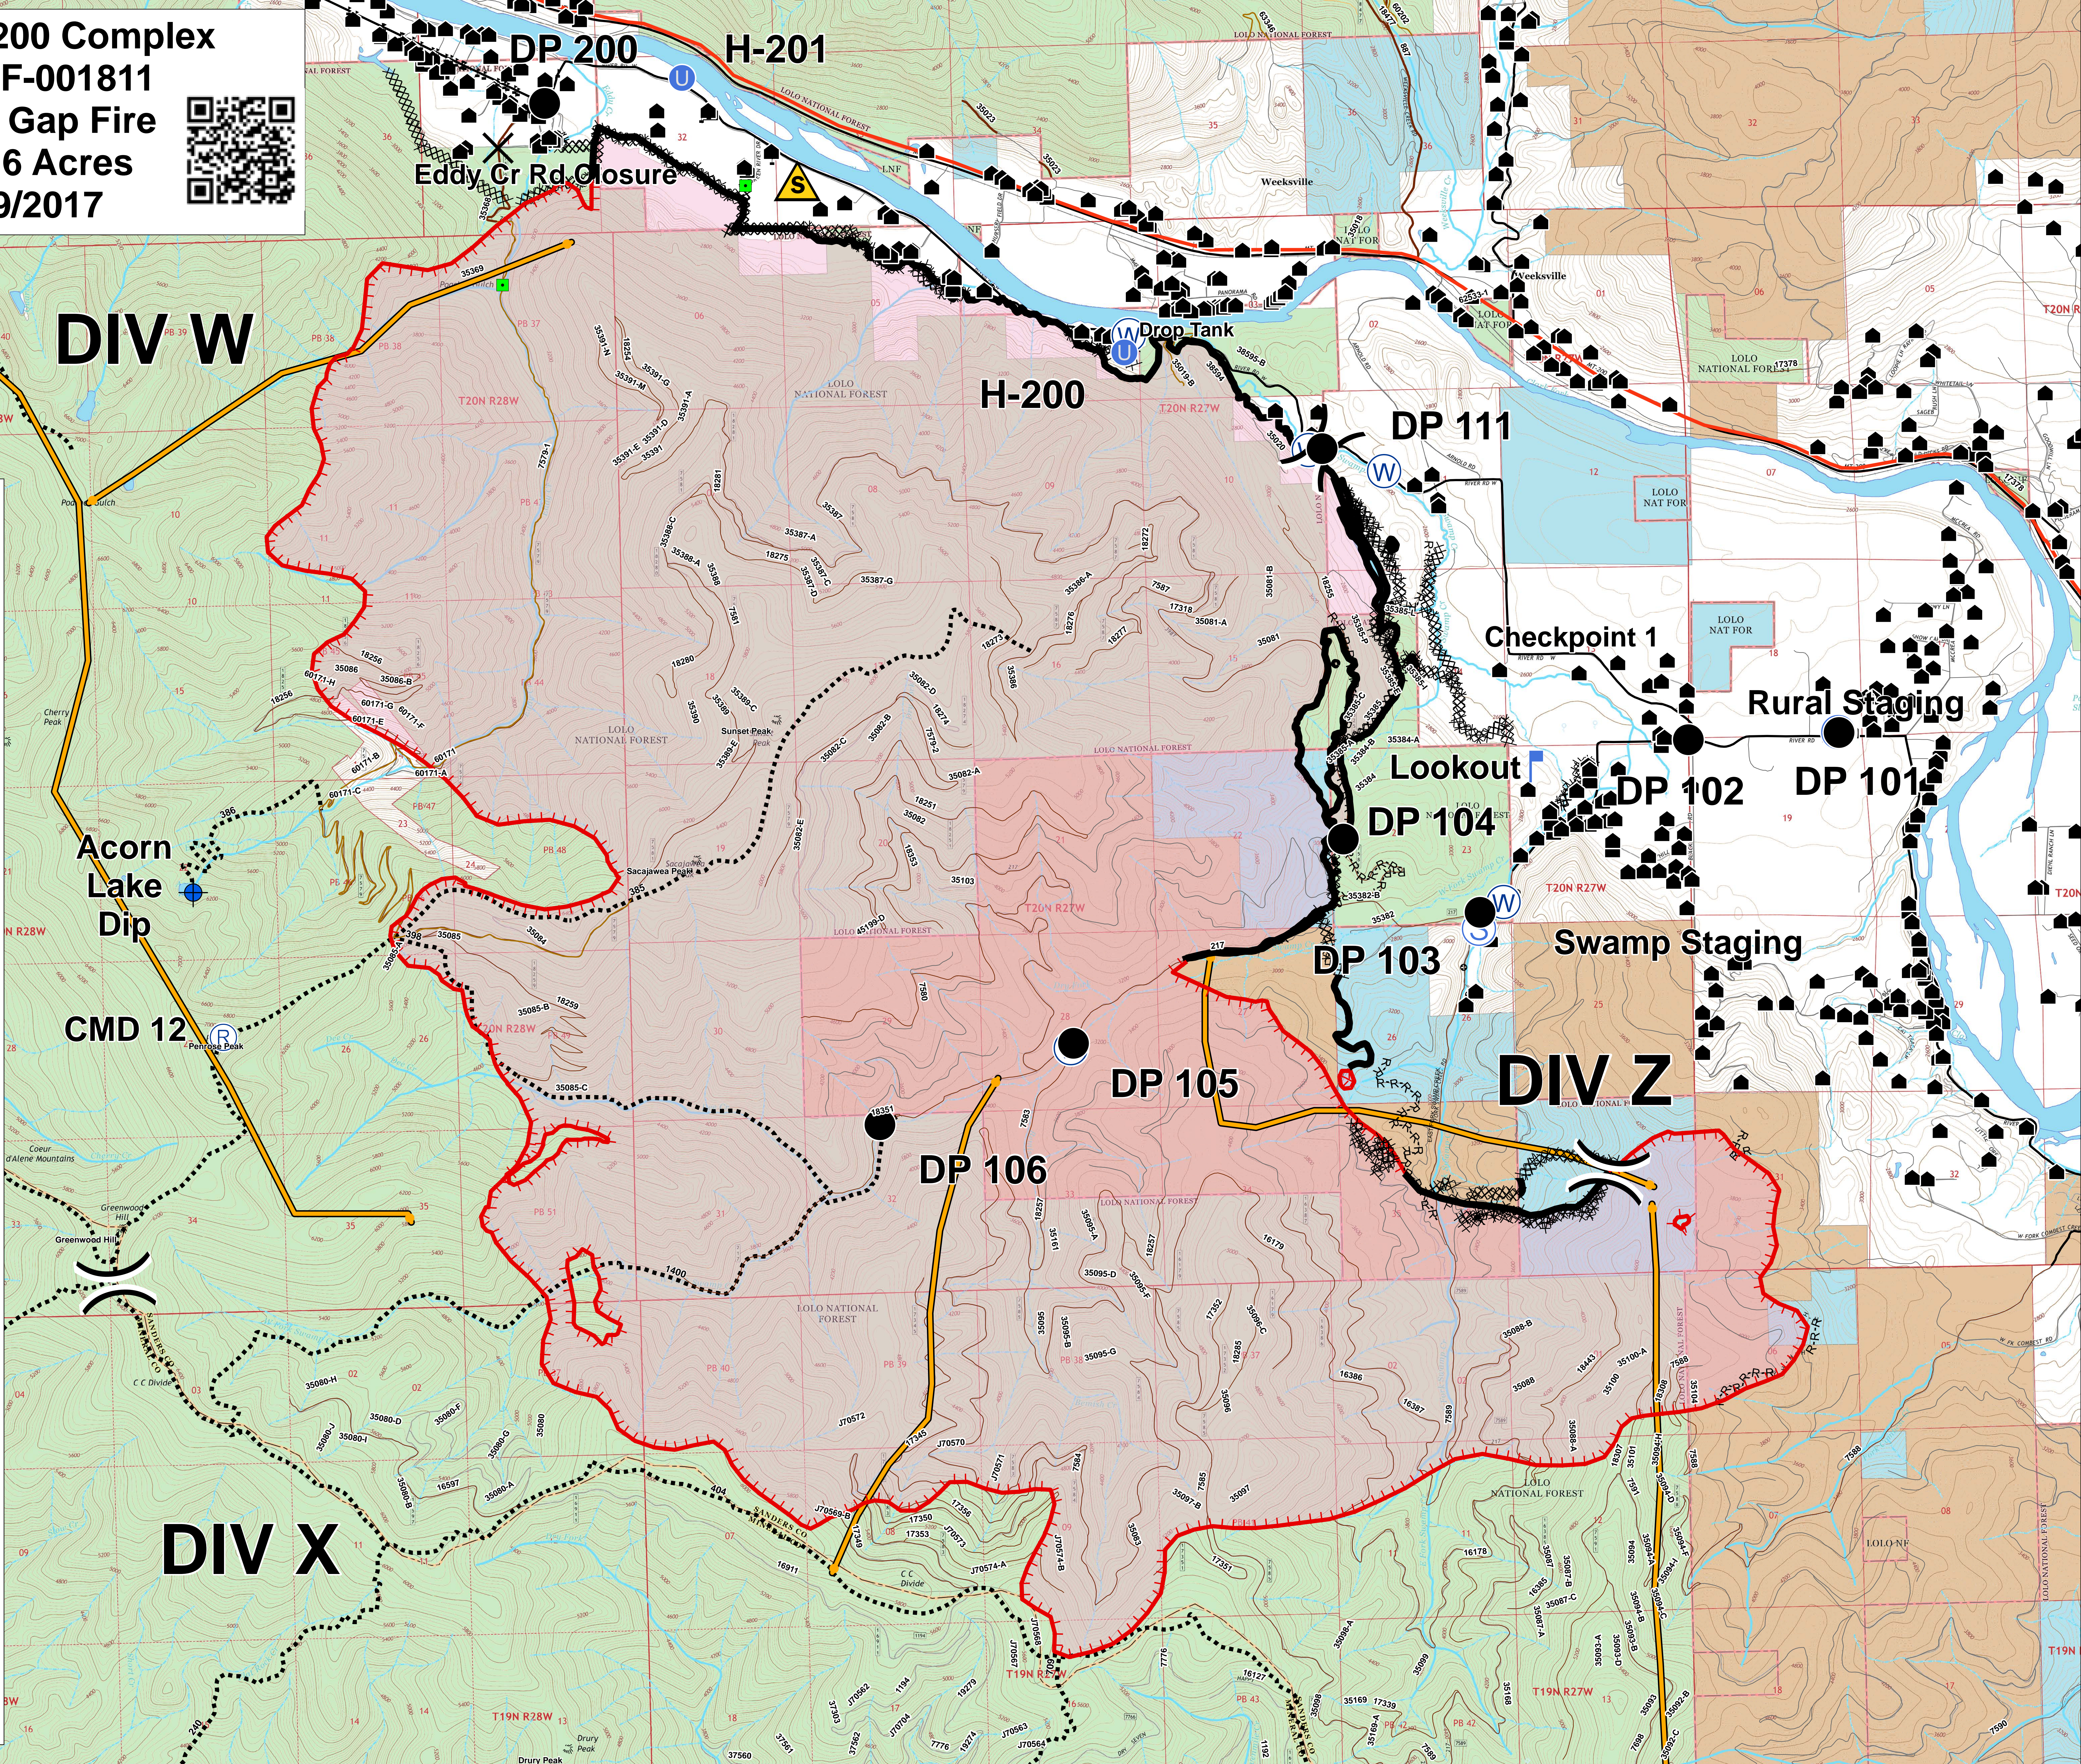

Highway 200 Complex MT-LNF-001811 Sheep Gap Fire 24,816 Acres 9/19/2017

Legend

- ✕ Closure
- Dip Site
- Drop Point
- ⊗ Fire Origin
- ⊙ Unimproved Landing Area
- Helispot
- Landmark
- ⚡ Lookout
- Ⓟ Pump
- ★ Photo Point
- Ⓜ Repeater
- ▲ Safety Zone
- ⊙ Spot Fire
- Ⓜ Staging Area
- Ⓜ Water Source
- Ⓜ Water Tank
- ⚠ Value at Risk
- Other
-) (Division Break
- Structures
- Completed Line
- Uncontrolled Fire Edge
- ⊗ Completed Dozer Line
- Completed Hand Line
- R-R-R Road as Completed Line
- Planned Fire Line
- Management Action Point
- Other
- Highway
- Open Roads
- Gated Roads
- Impassable
- County Rds
- ⋯ Trails
- Wildfire Daily Fire Perimeter
- Owner
- FS
- MT State
- Private
- Plum Creek