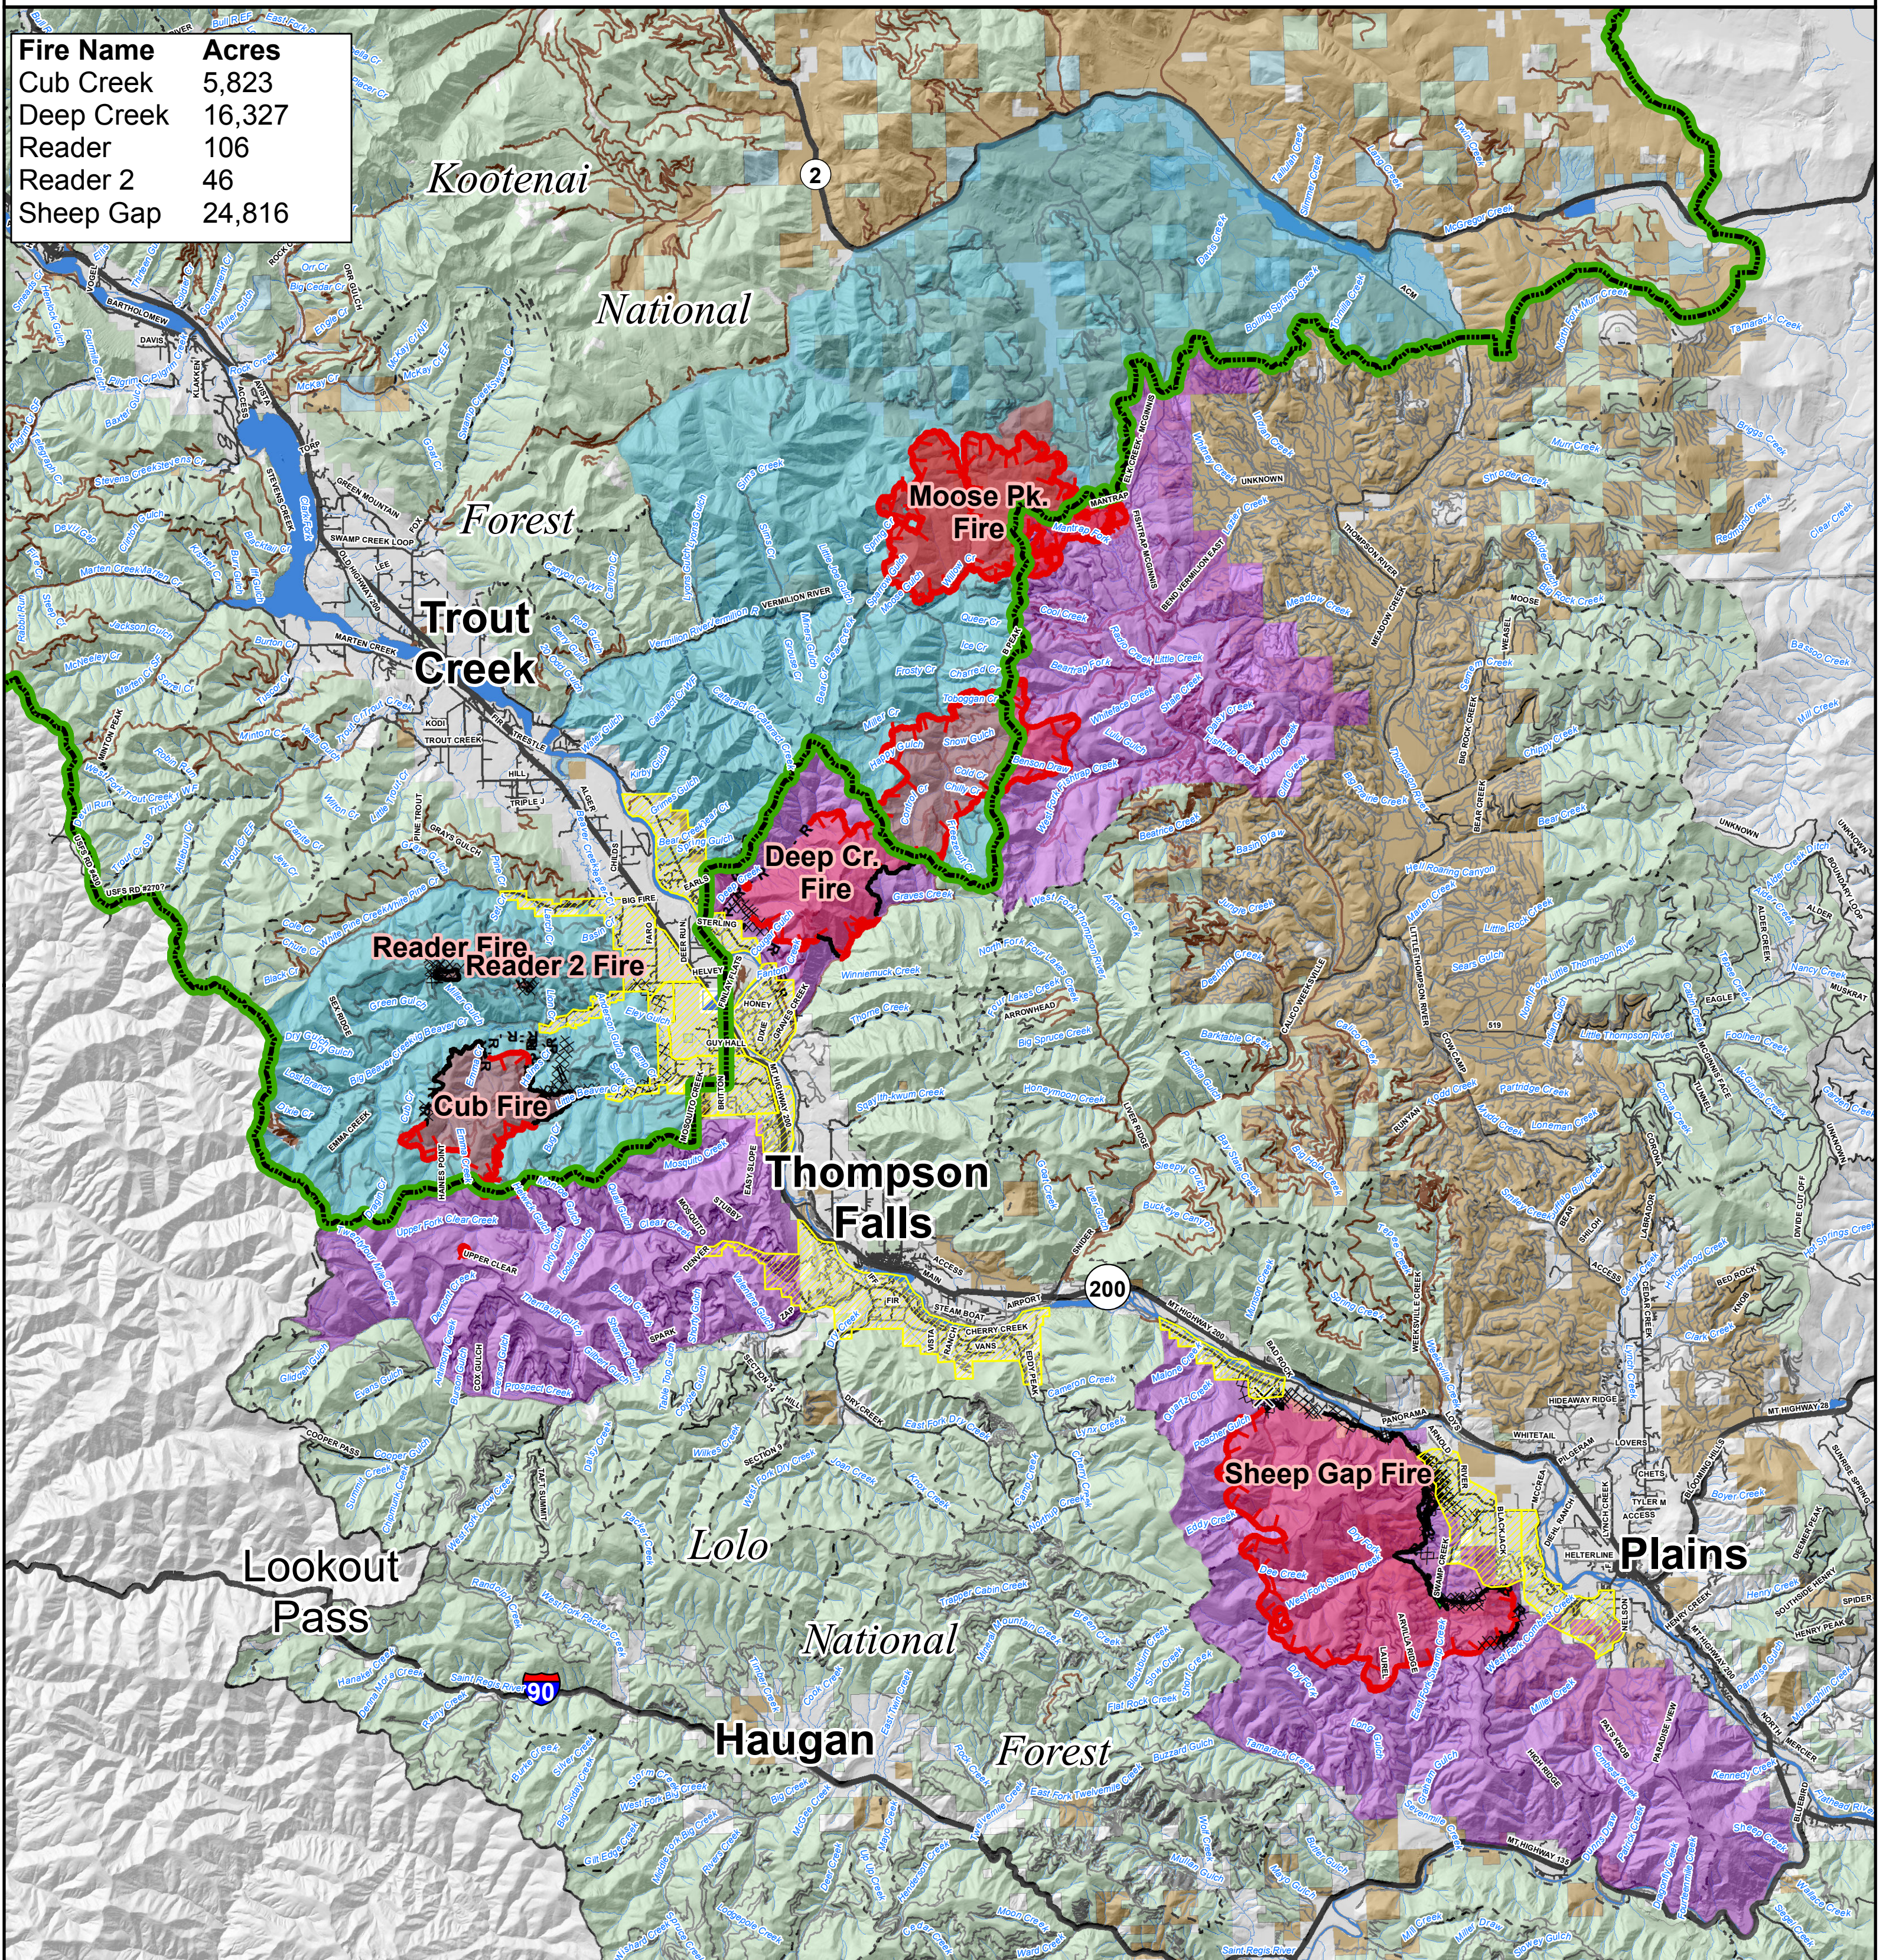

Information

Hwy 200 Complex Fire

September 20, 2017

Fire Name	Acres
Cub Creek	5,823
Deep Creek	16,327
Reader	106
Reader 2	46
Sheep Gap	24,816

Forest Closure Areas	Kootenai NF - Lolo NF Boundary	Highway	Uncontrolled Fire Edge
Kootenai NF Closure	Evacuation Zones	FS Road	Completed Line
Lolo NF Closure	FS	County road	Completed Dozer Line
State	State	Private road	Completed Hand Line
Industrial Private	Industrial Private	Other roads	Road as Completed Line
Private	Private	Incident Command Post	Line Break Completed
Wildfire Daily Fire Perimeter	Closure	Completed Plow Line	

Miles

0 2 4 6 8 10

N