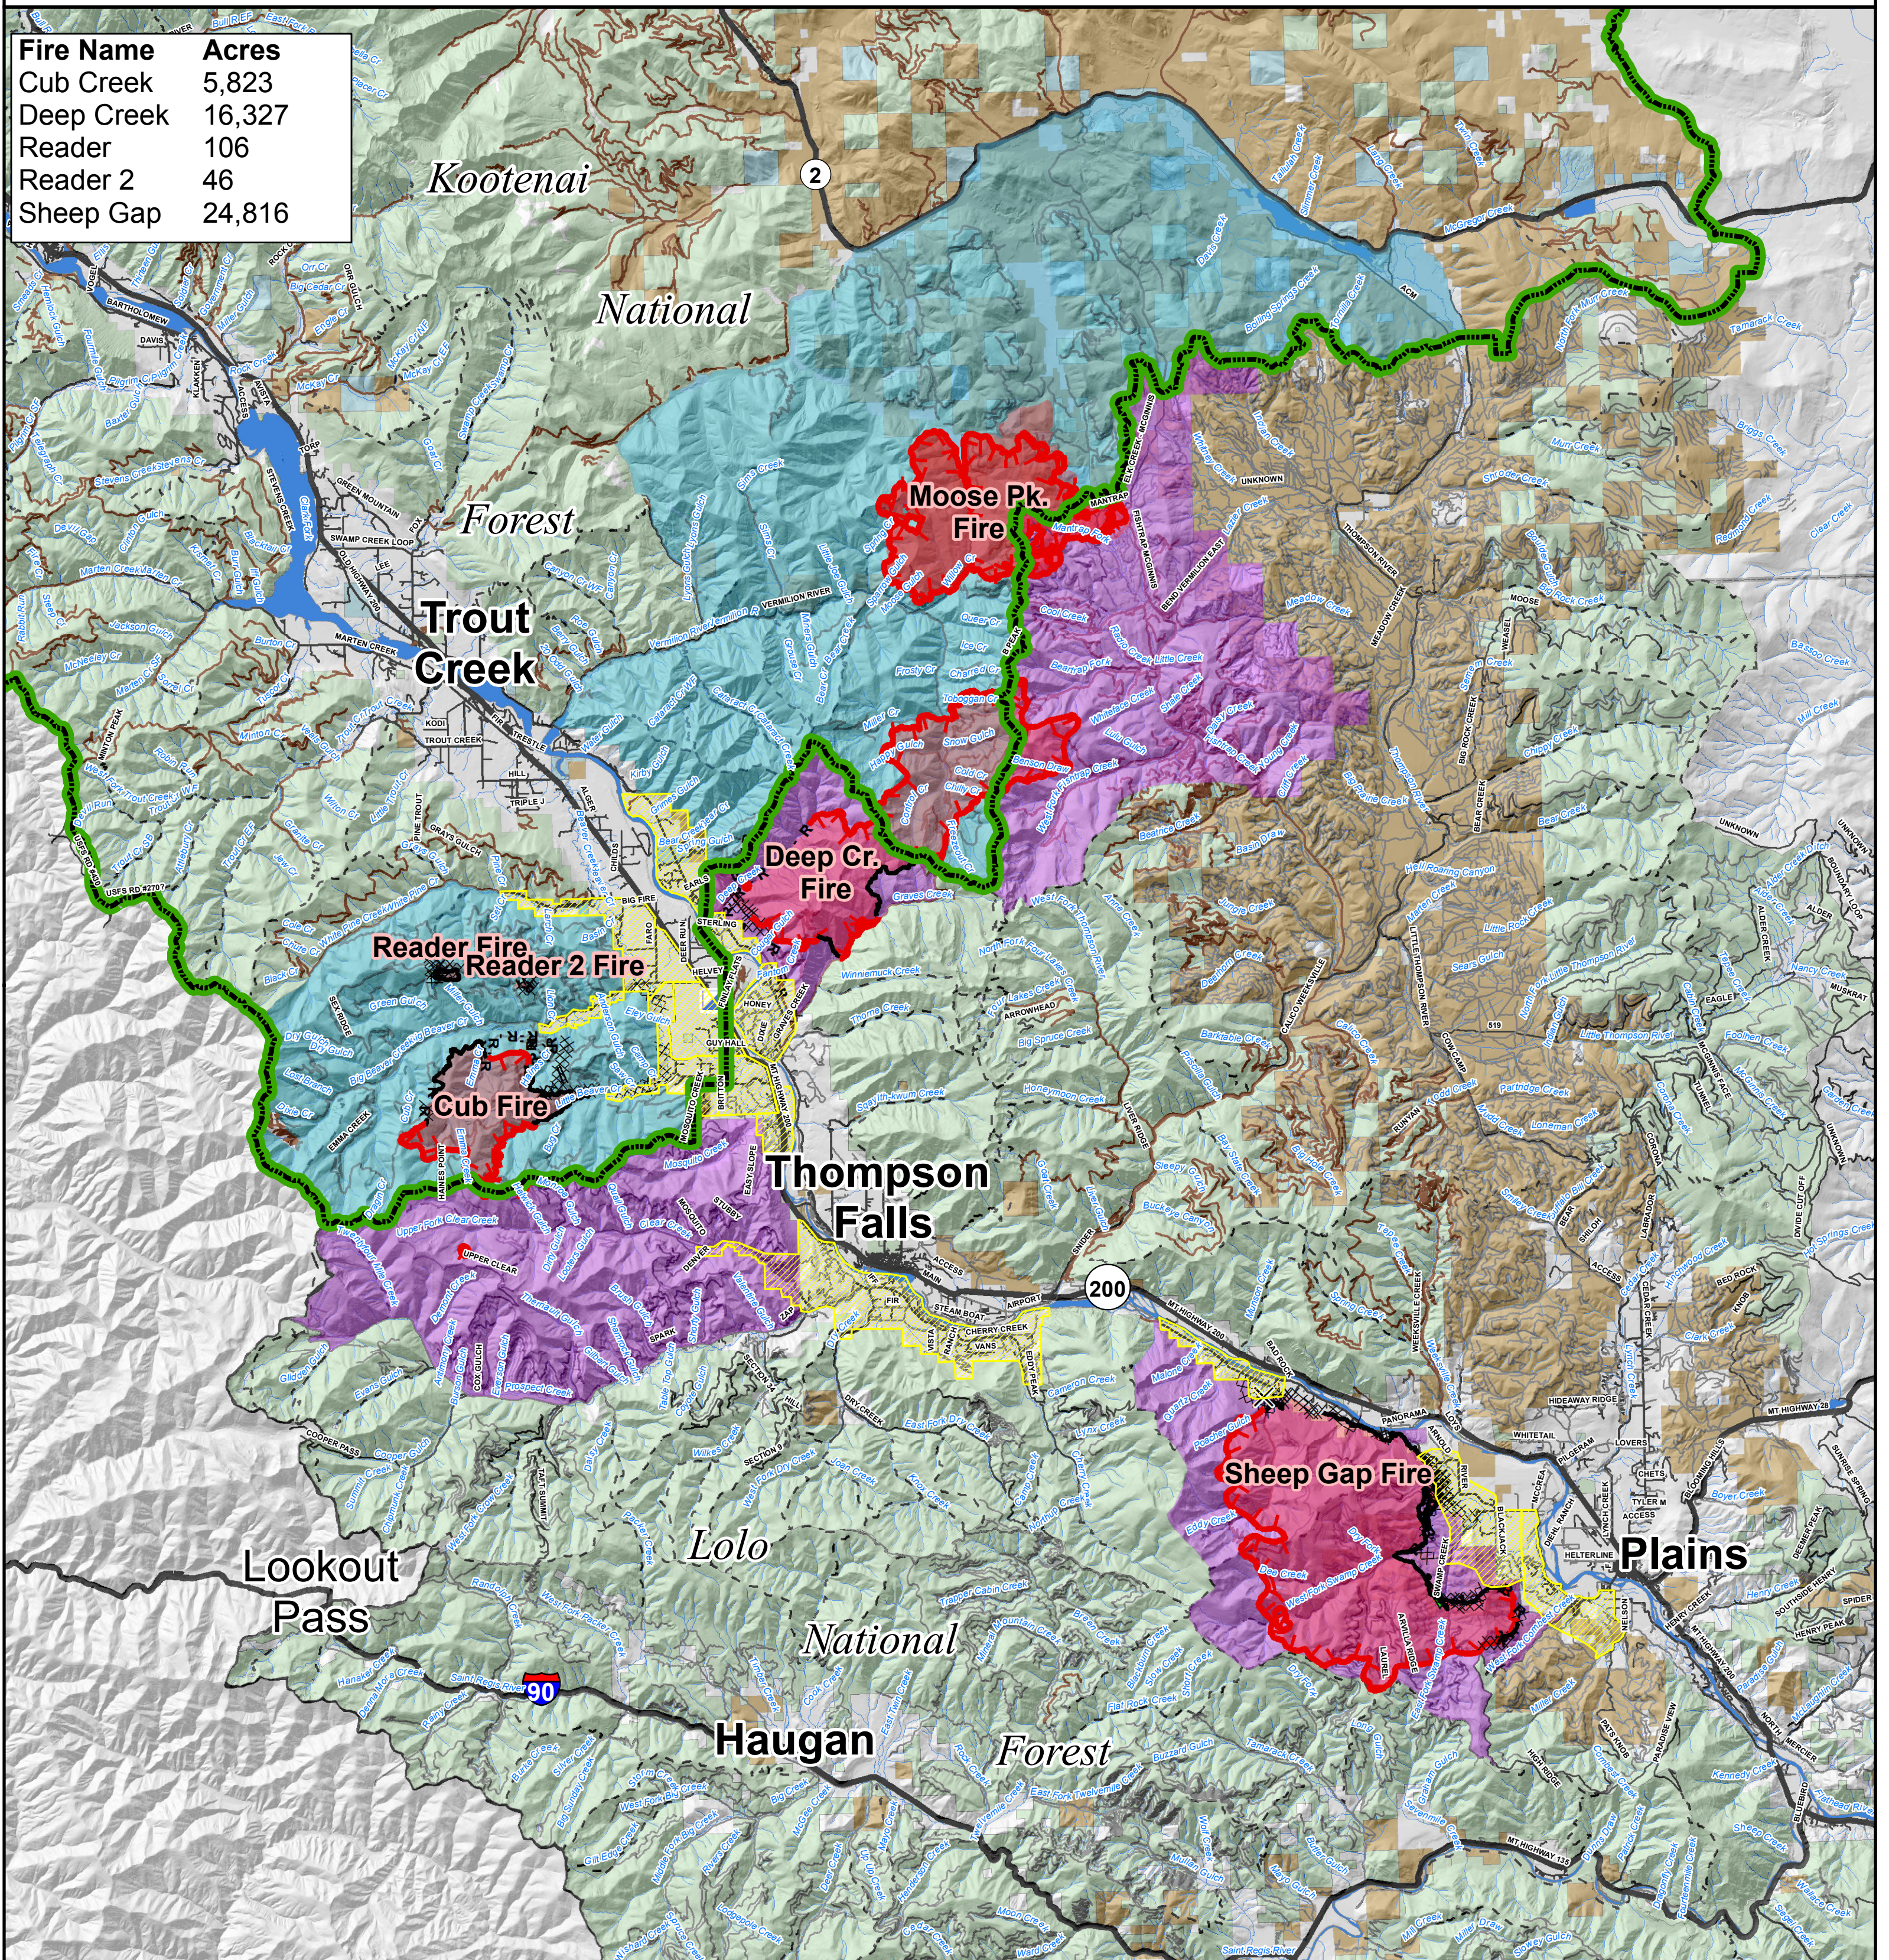

Information

Hwy 200 Complex Fire

September 20, 2017

Fire Name	Acres
Cub Creek	5,823
Deep Creek	16,327
Reader	106
Reader 2	46
Sheep Gap	24,816

Forest Closure Areas	Kootenai NF - Lolo NF Boundary	Highway	Uncontrolled Fire Edge
Kootenai NF Closure	Evacuation Zones	FS Road	Completed Line
Lolo NF Closure	FS	County road	Completed Dozer Line
State	State	Private road	Completed Hand Line
Industrial Private	Industrial Private	Other roads	Road as Completed Line
Private	Private	Incident Command Post	Line Break Completed
Wildfire Daily Fire Perimeter	Closure	Completed Plow Line	

Miles

0 2 4 6 8 10