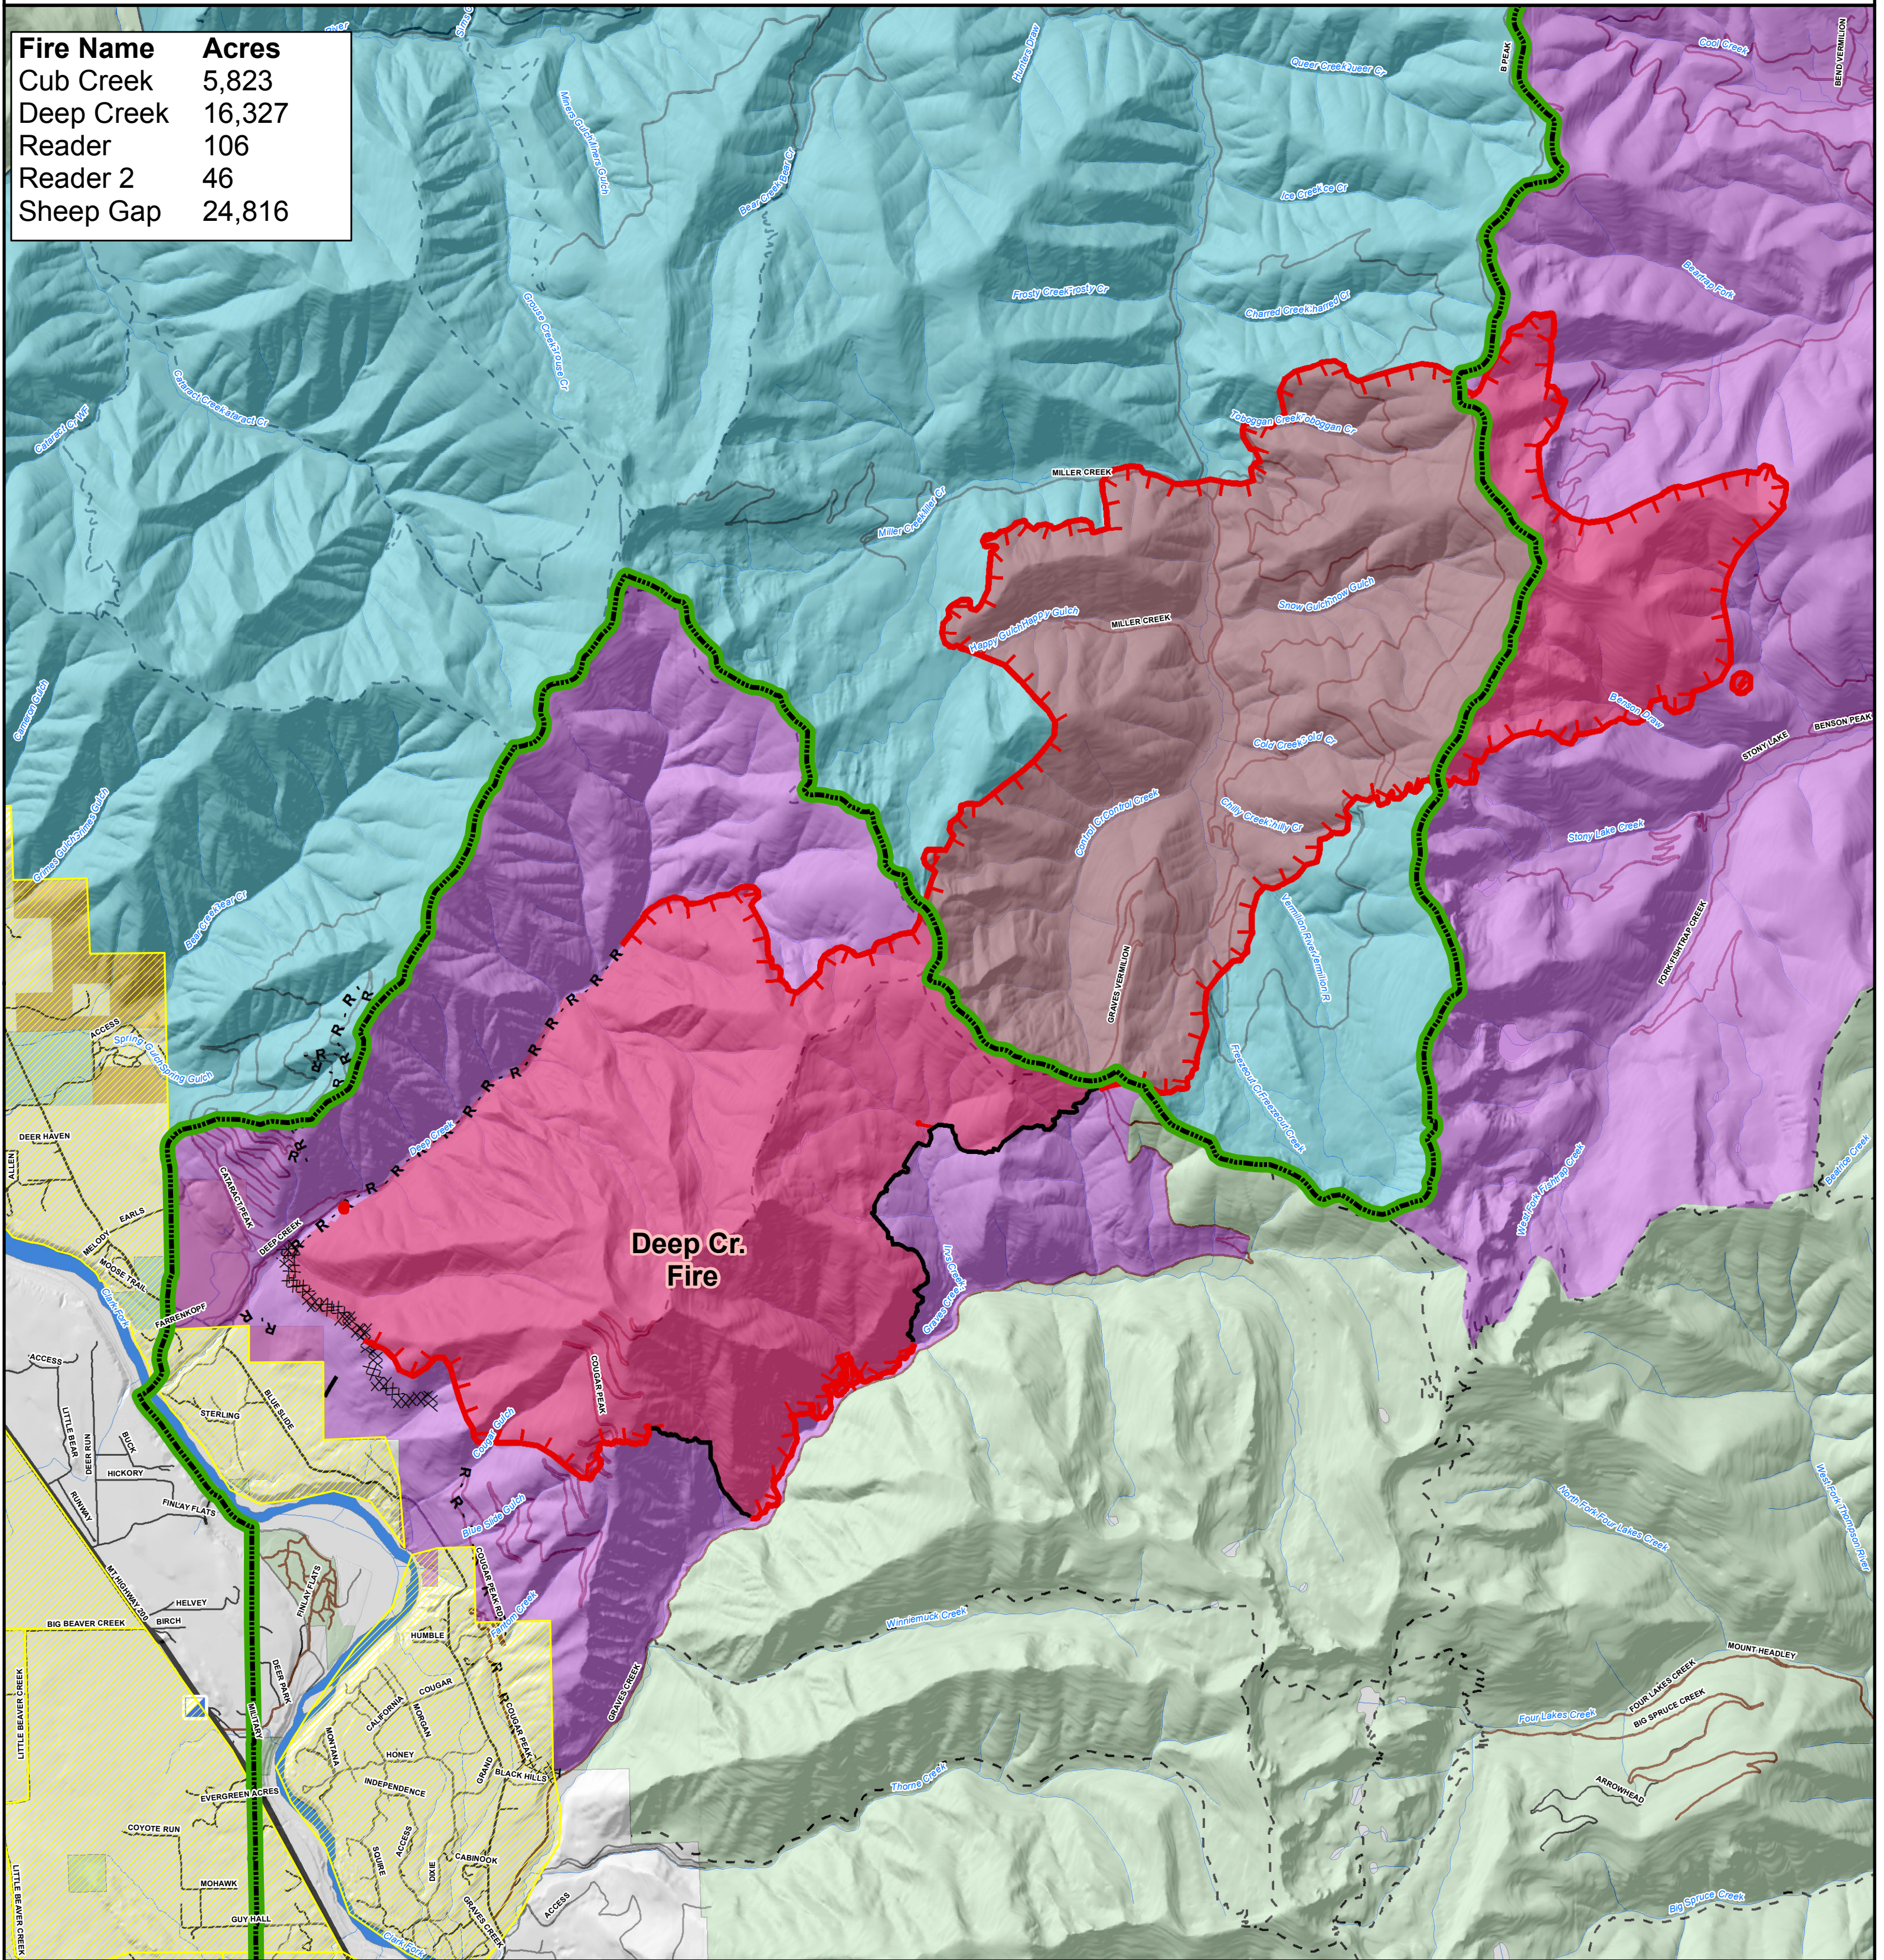

Information

Deep Creek Fire

September 20, 2017

Fire Name	Acres
Cub Creek	5,823
Deep Creek	16,327
Reader	106
Reader 2	46
Sheep Gap	24,816

Forest Closure Areas	Kootenai NF - Lolo NF Boundary	Highway	Uncontrolled Fire Edge
Kootenai NF Closure	Evacuation Zones	FS Road	Completed Line
Lolo NF Closure	FS	County road	Completed Dozer Line
State	Industrial Private	Private road	Completed Hand Line
Private	Wildfire Daily Fire Perimeter	Other roads	Road as Completed Line
	Incident Command Post		

Miles

0 2

N