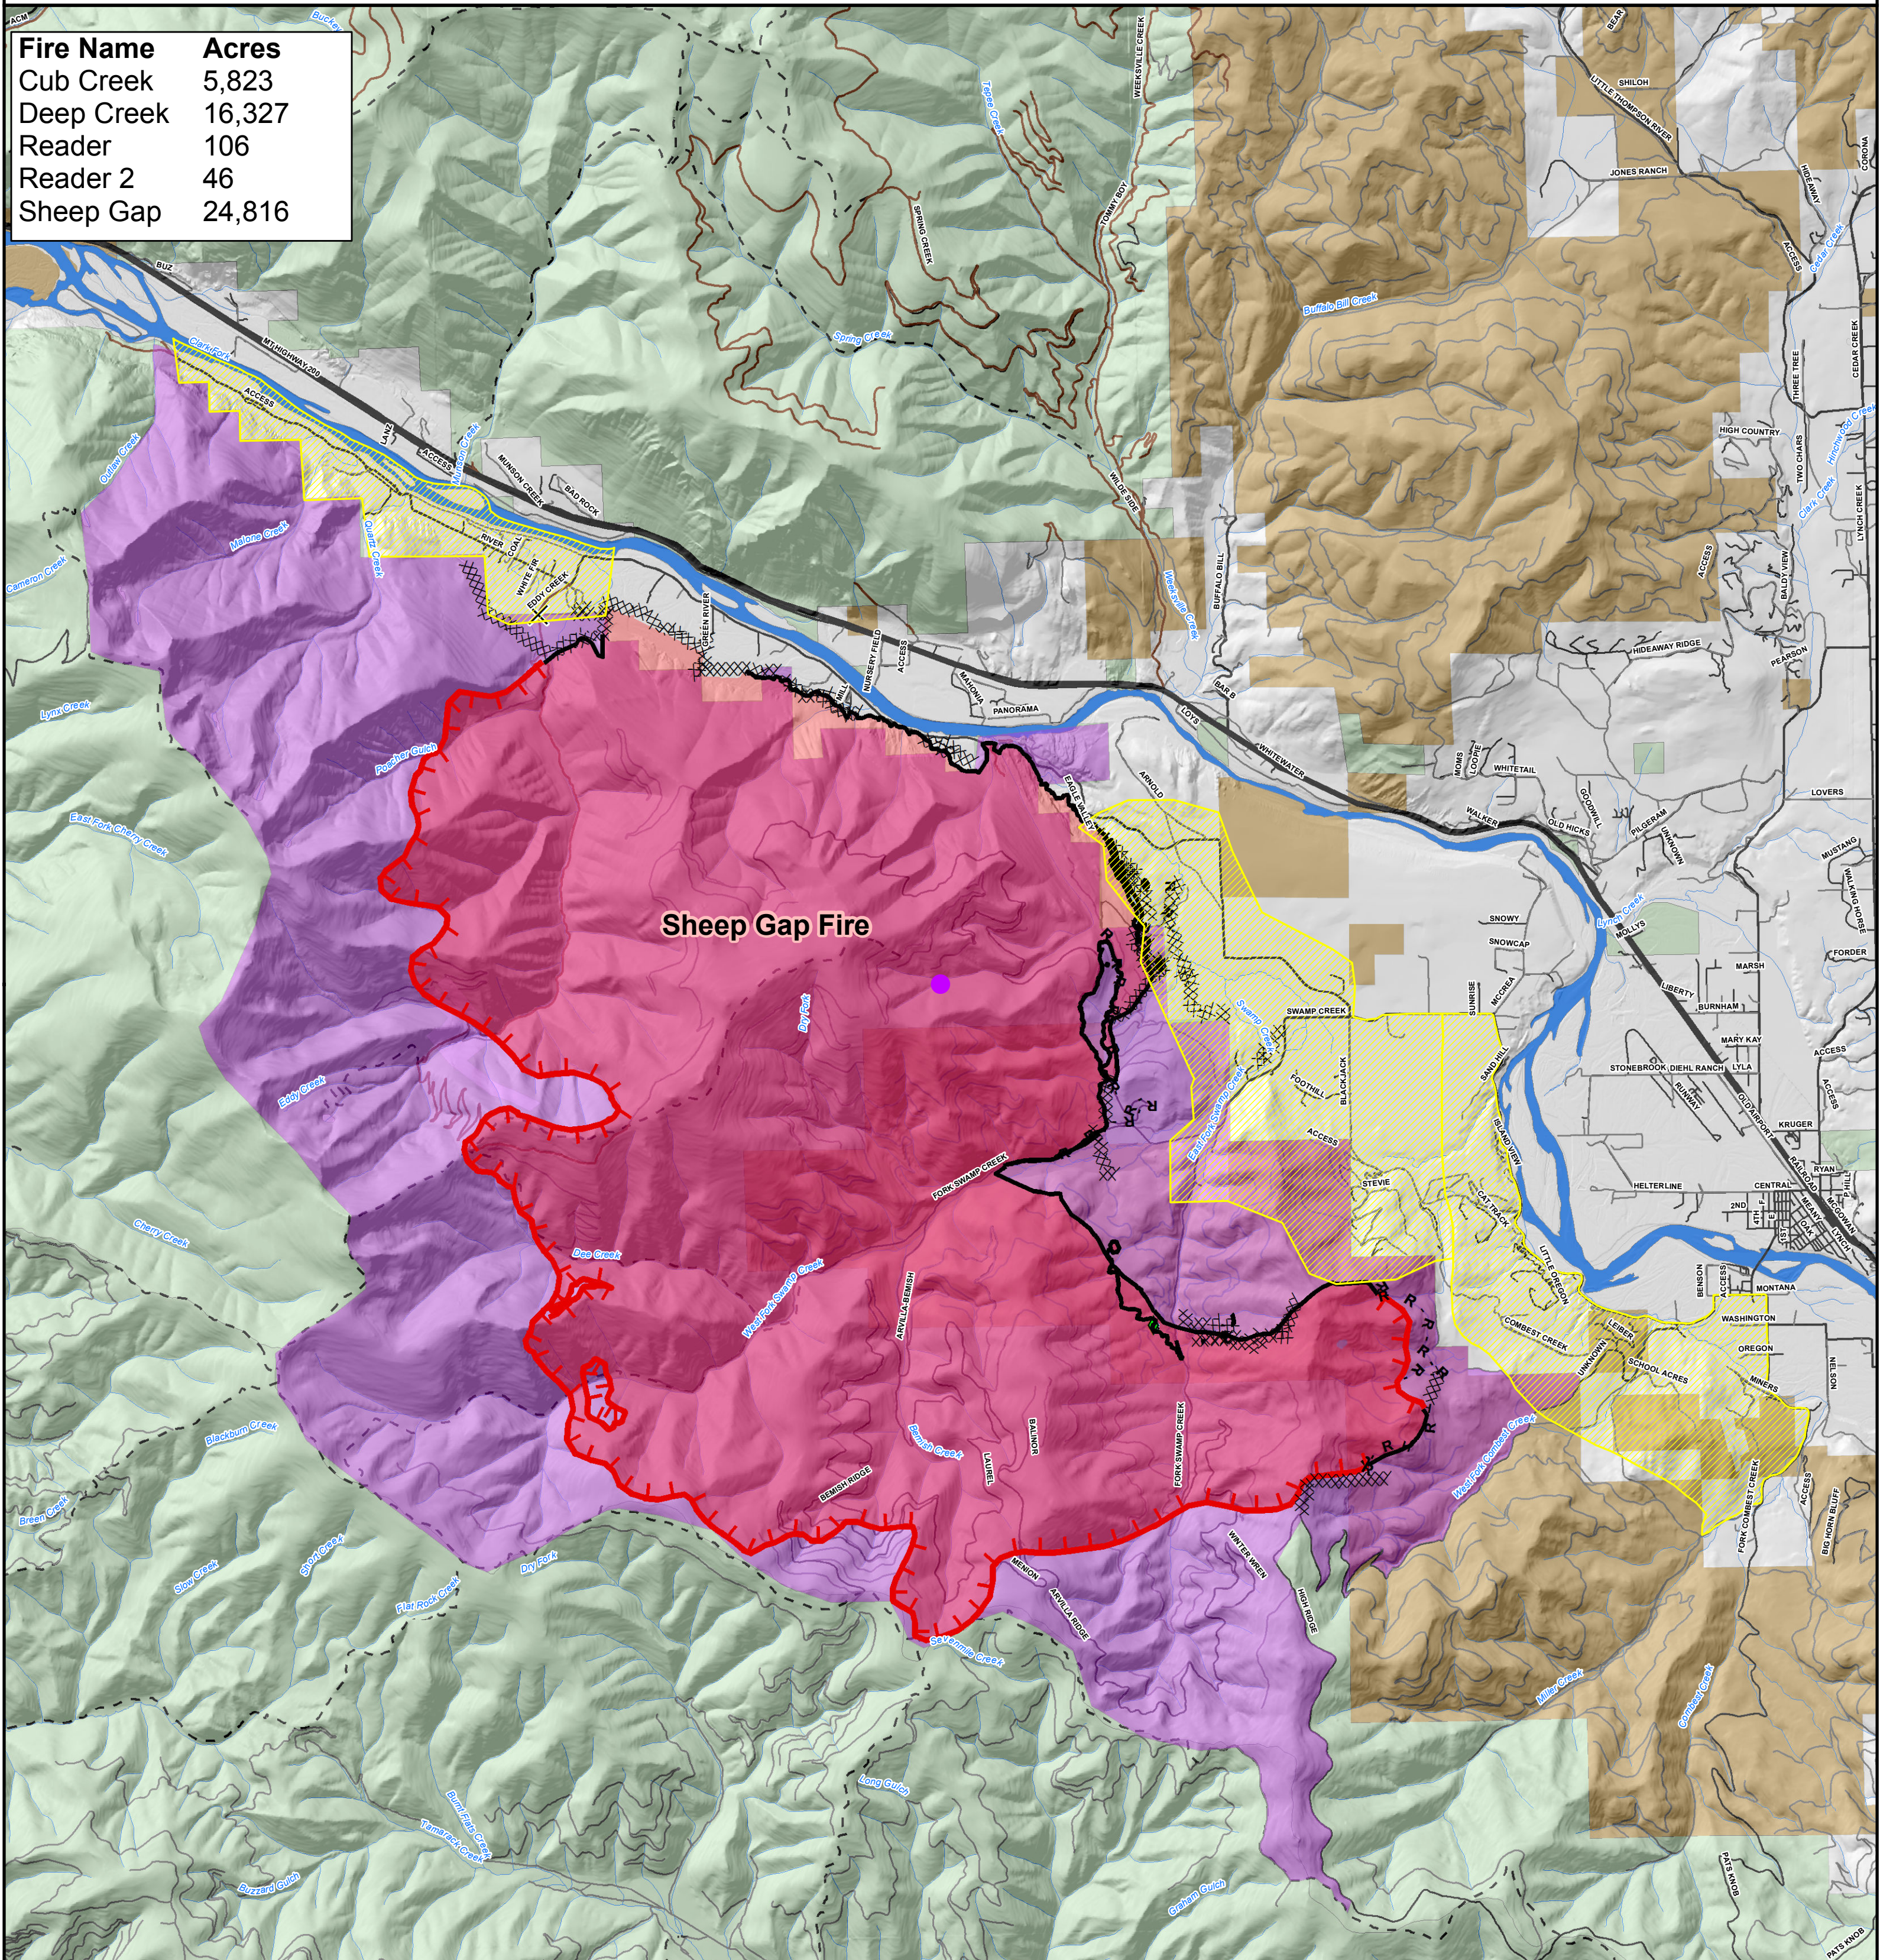

Information

Sheep Gap Fire

September 20, 2017

Fire Name	Acres
Cub Creek	5,823
Deep Creek	16,327
Reader	106
Reader 2	46
Sheep Gap	24,816

Forest Closure Areas	Kootenai NF - Lolo NF Boundary	Highway	Uncontrolled Fire Edge
Kootenai NF Closure	Evacuation Zones	FS Road	Completed Line
Lolo NF Closure	FS	County road	Completed Dozer Line
Industrial Private	Private	Private road	Completed Hand Line
Wildfire Daily Fire Perimeter	Closure	Other roads	Road as Completed Line
		Completed Plow Line	