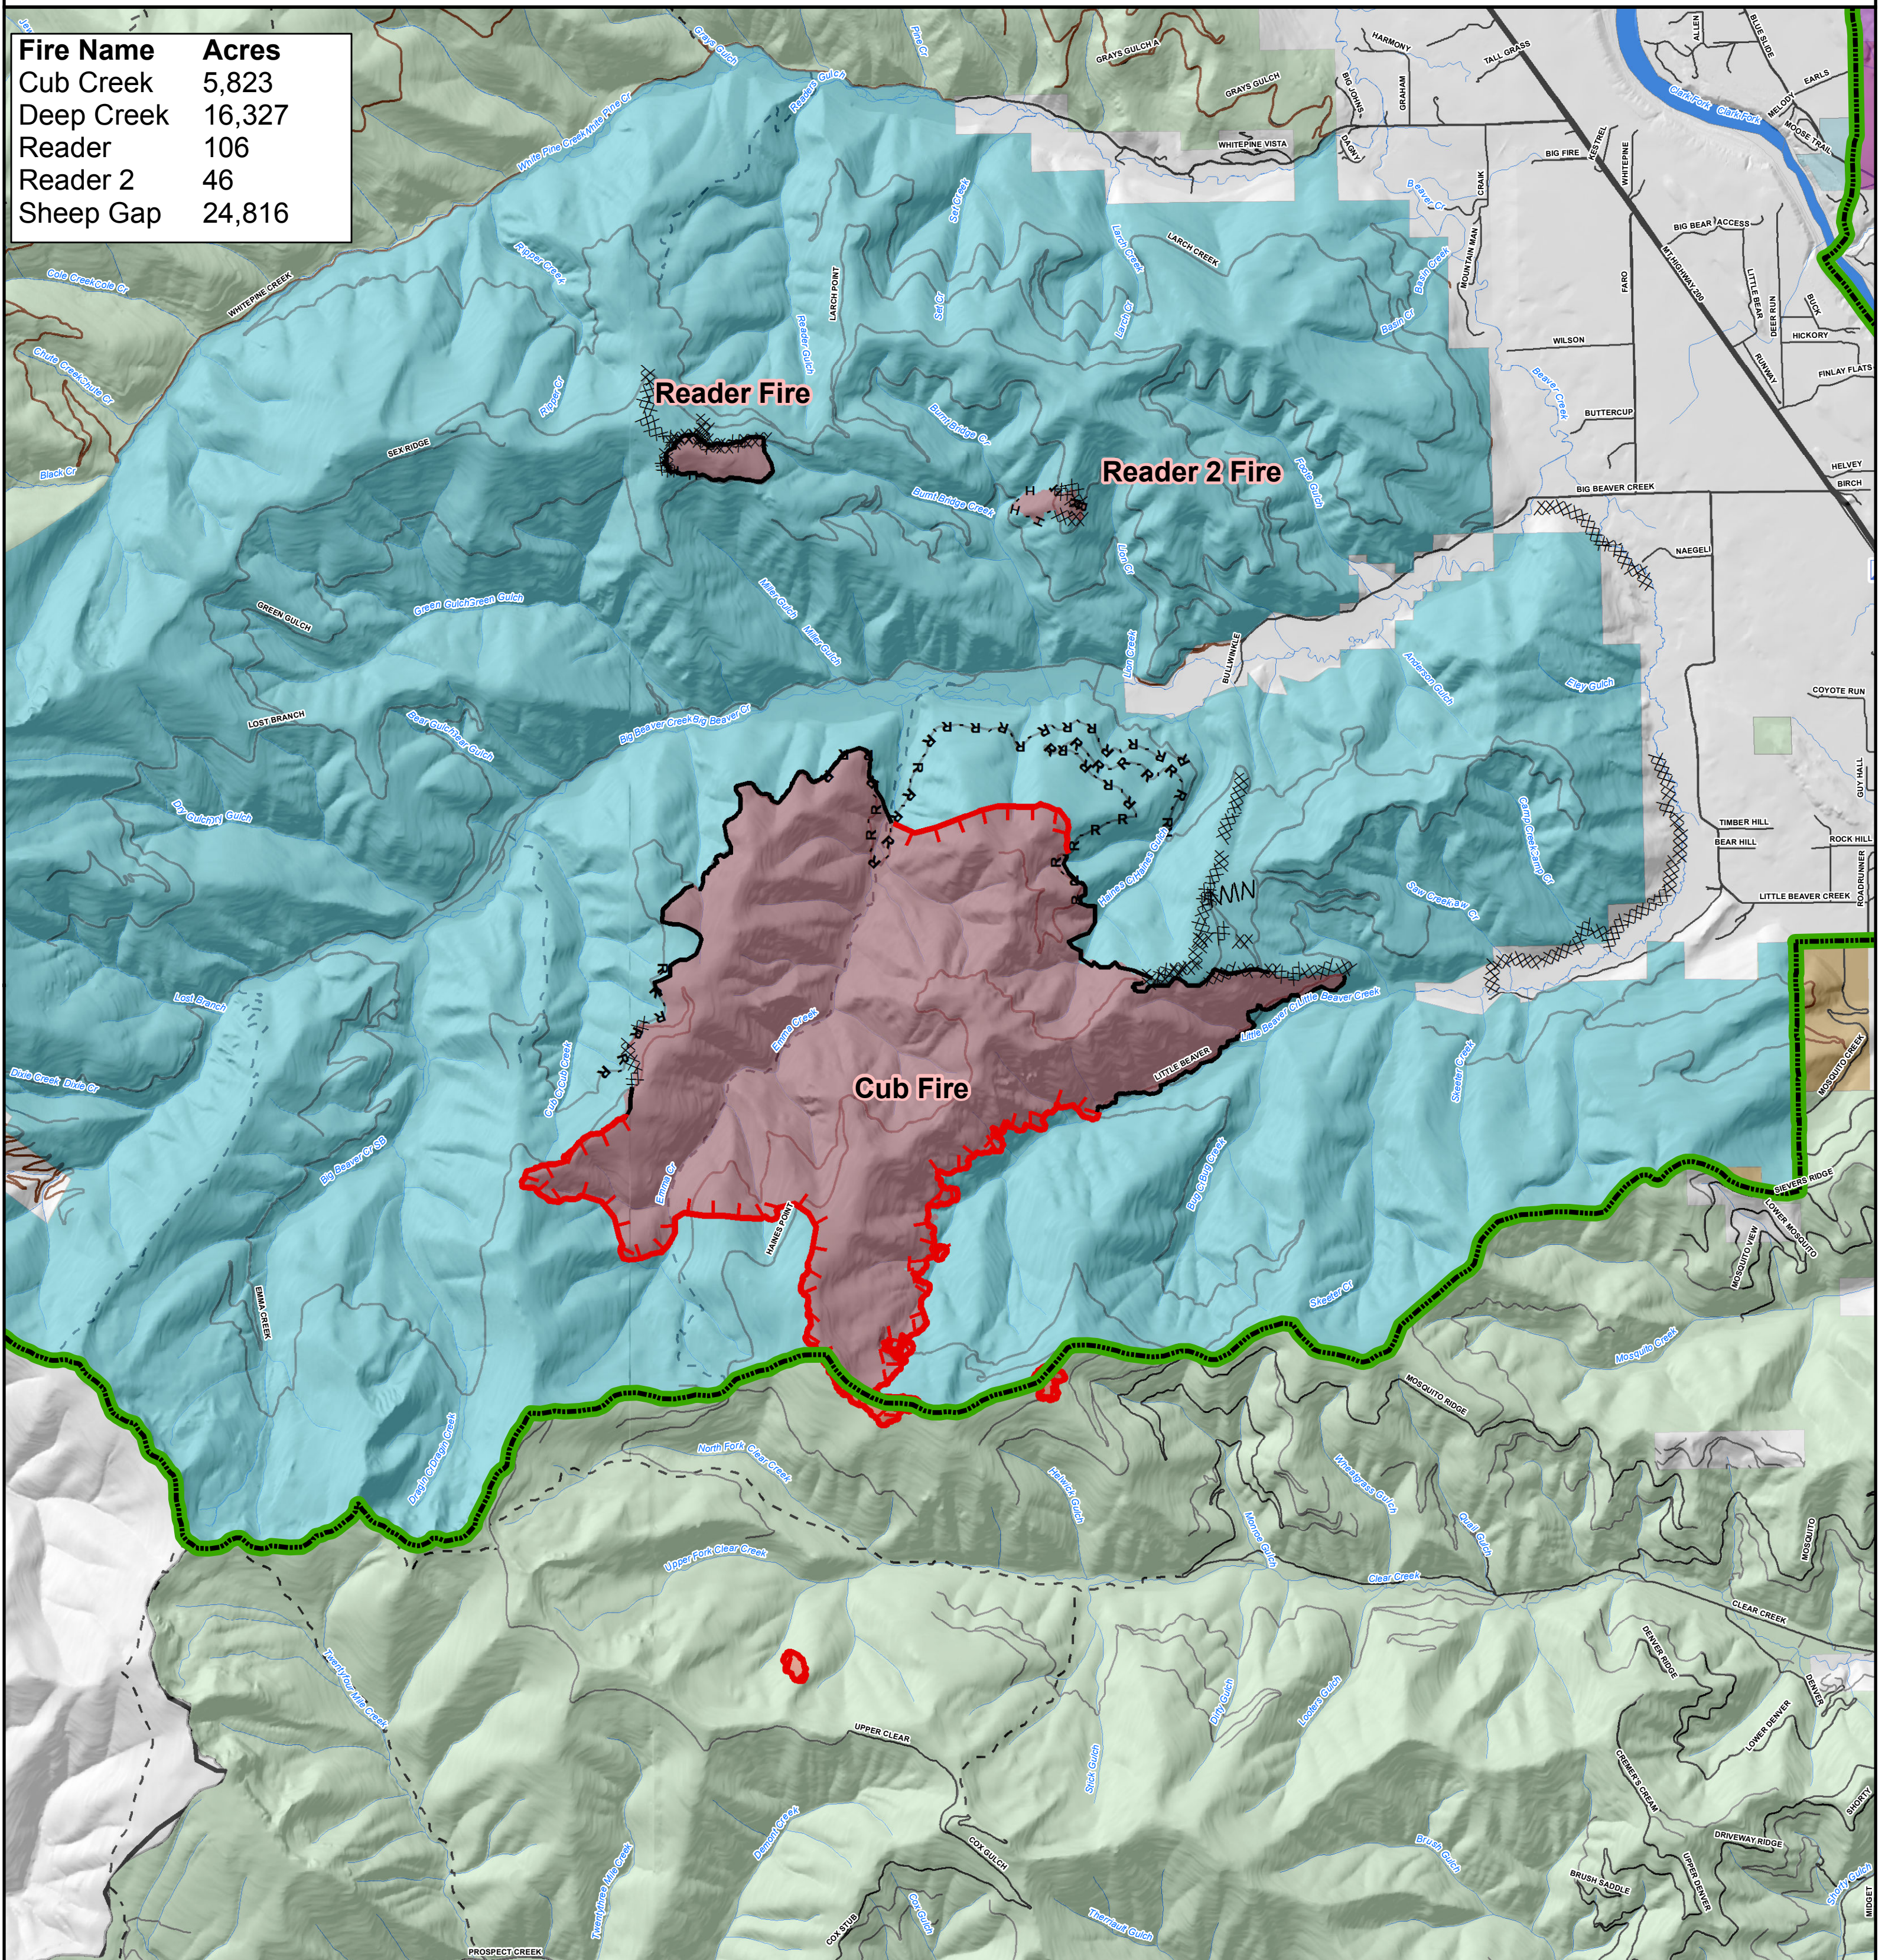

# Information

## Cub Cr., Reader, Reader 2 Fire

September 21, 2017

Fire Name	Acres
Cub Creek	5,823
Deep Creek	16,327
Reader	106
Reader 2	46
Sheep Gap	24,816

<b>Forest Closure Areas</b>	Kootenai NF - Lolo NF Boundary	Highway	Uncontrolled Fire Edge
Kootenai NF Closure	FS	FS Road	Completed Line
Lolo NF Closure	State	County road	Completed Dozer Line
Industrial Private	Private	Private road	Completed Hand Line
Wildfire Daily Fire Perimeter	Incident Command Post	Other roads	Road as Completed Line
		Line Break Completed	

Miles

0 2

N