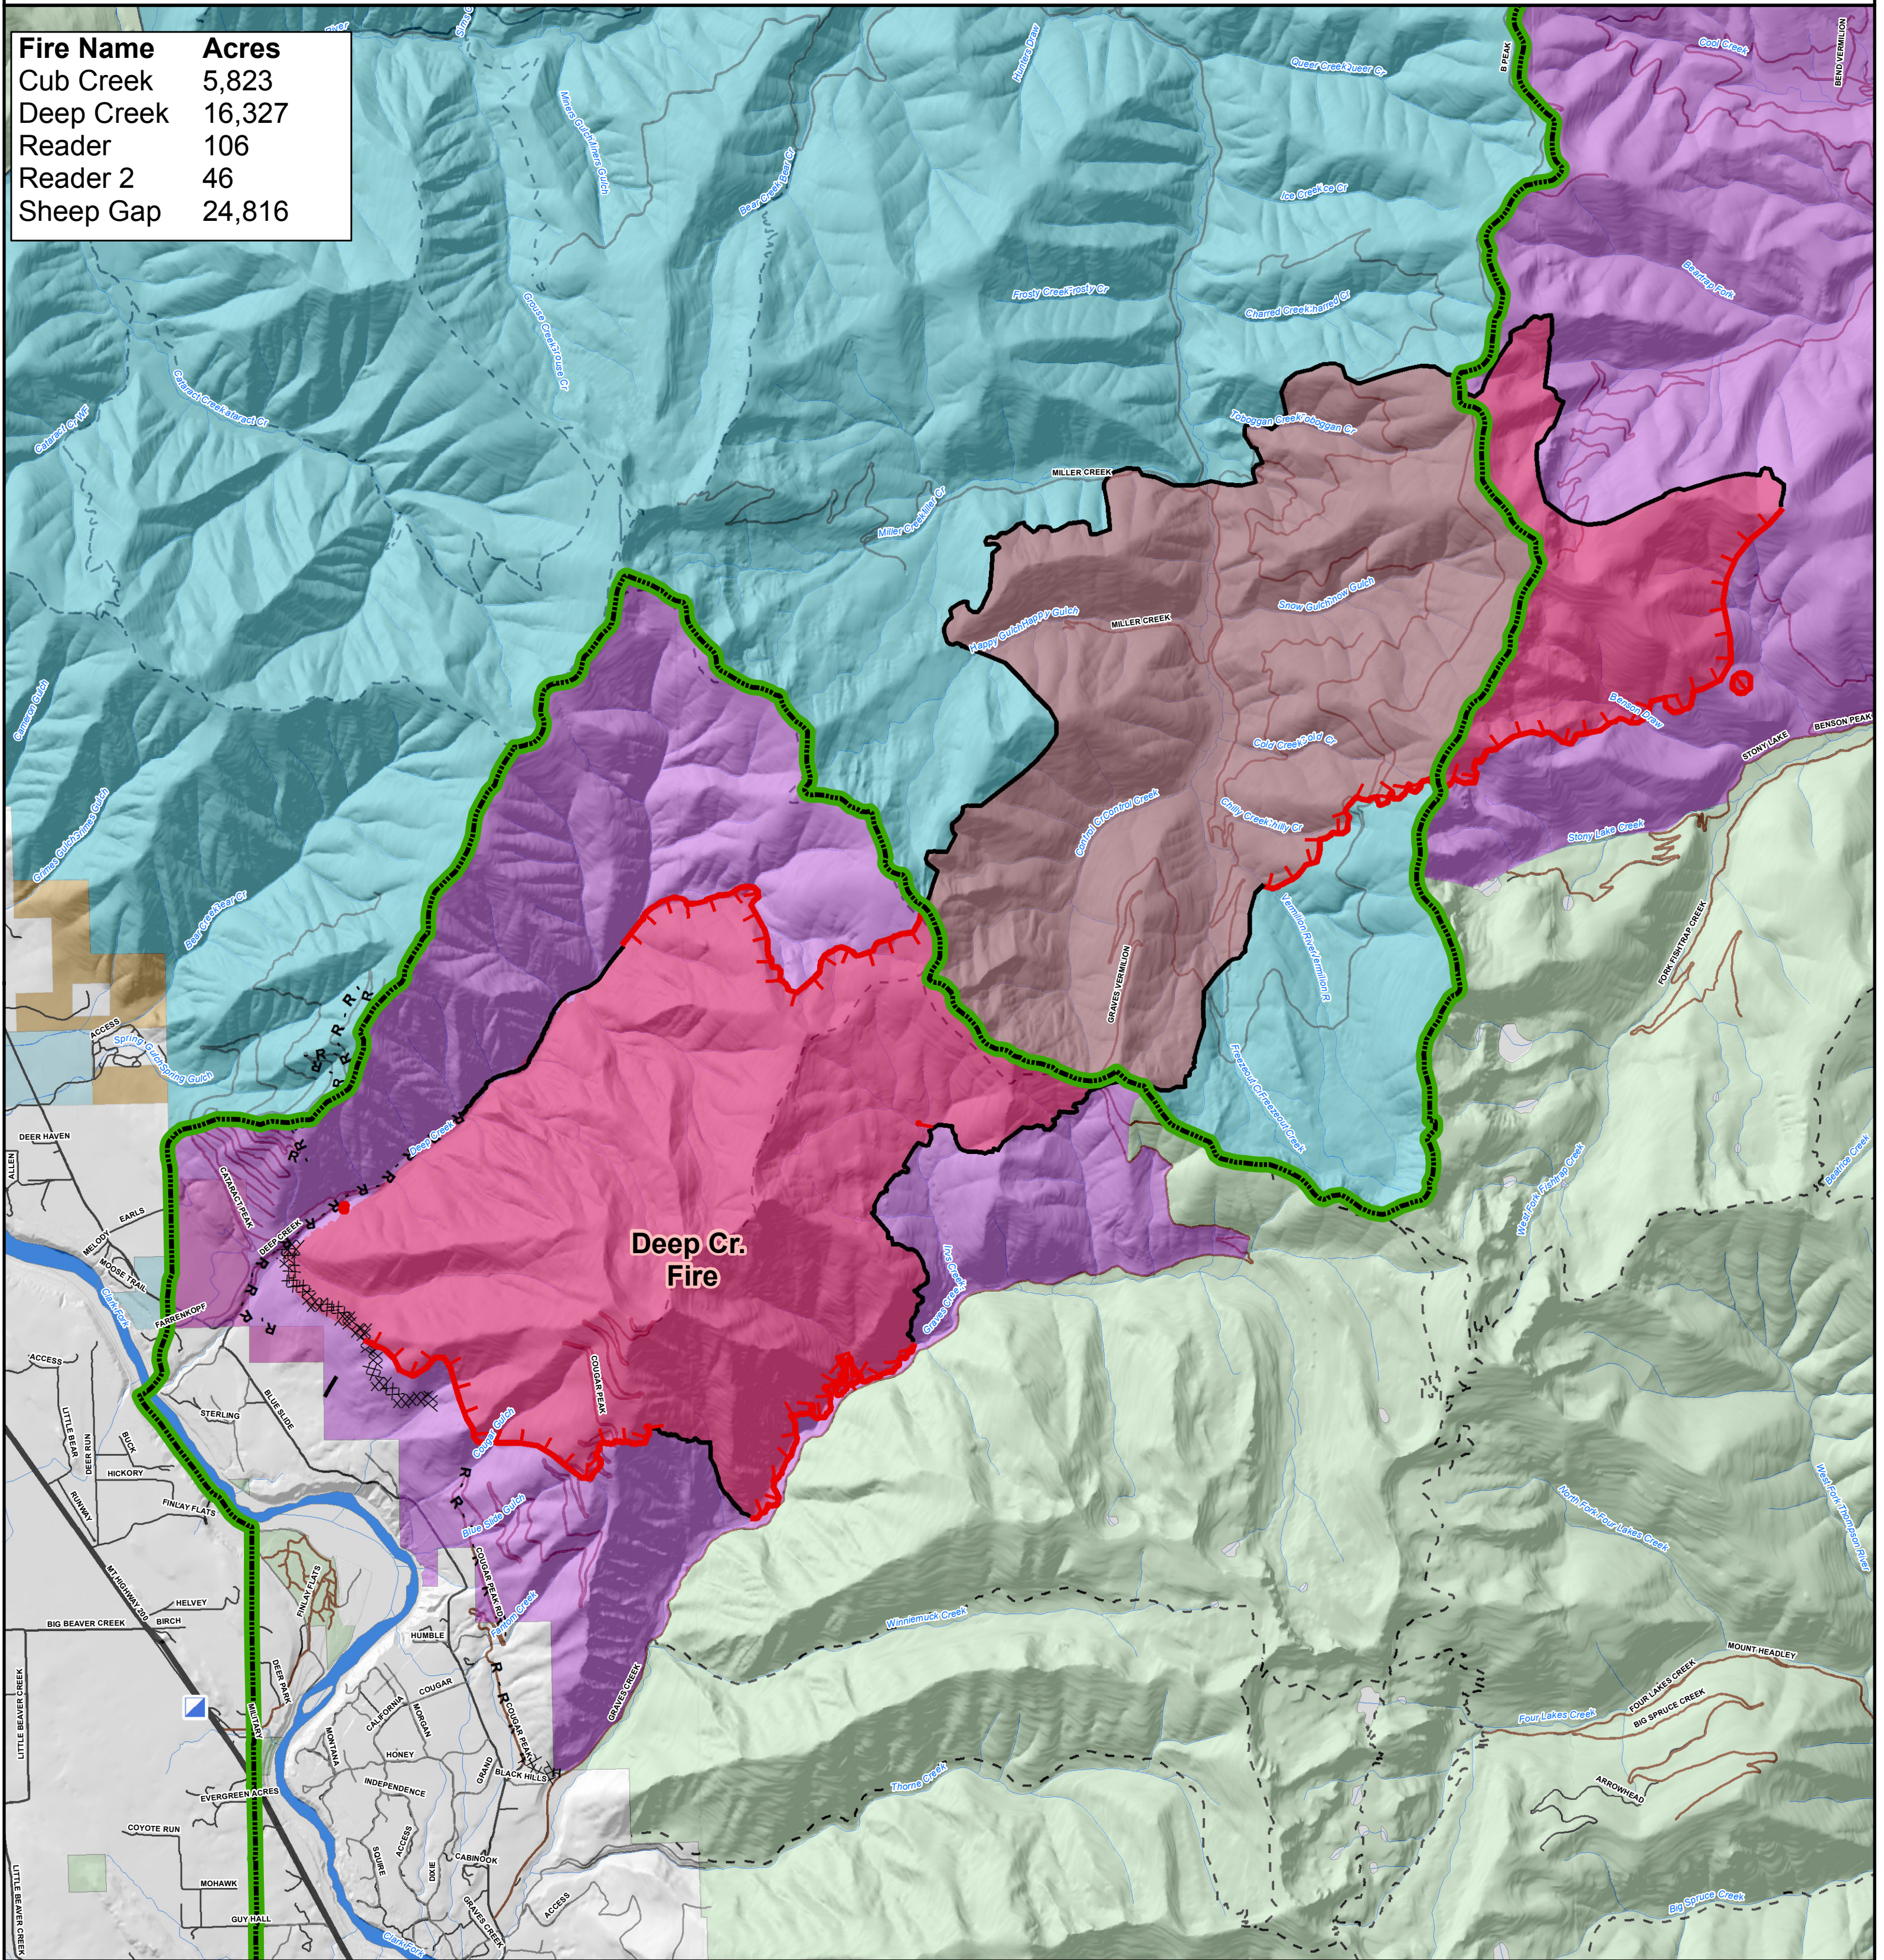

Information

Deep Creek Fire

September 21, 2017

Fire Name	Acres
Cub Creek	5,823
Deep Creek	16,327
Reader	106
Reader 2	46
Sheep Gap	24,816

Forest Closure Areas	Kootenai NF - Lolo NF Boundary	Highway	Uncontrolled Fire Edge
Kootenai NF Closure	FS	FS Road	Completed Line
Lolo NF Closure	State	County road	Completed Dozer Line
Industrial Private	Private	Private road	Completed Hand Line
Wildfire Daily Fire Perimeter	Incident Command Post	Other roads	Road as Completed Line

Miles

0 2