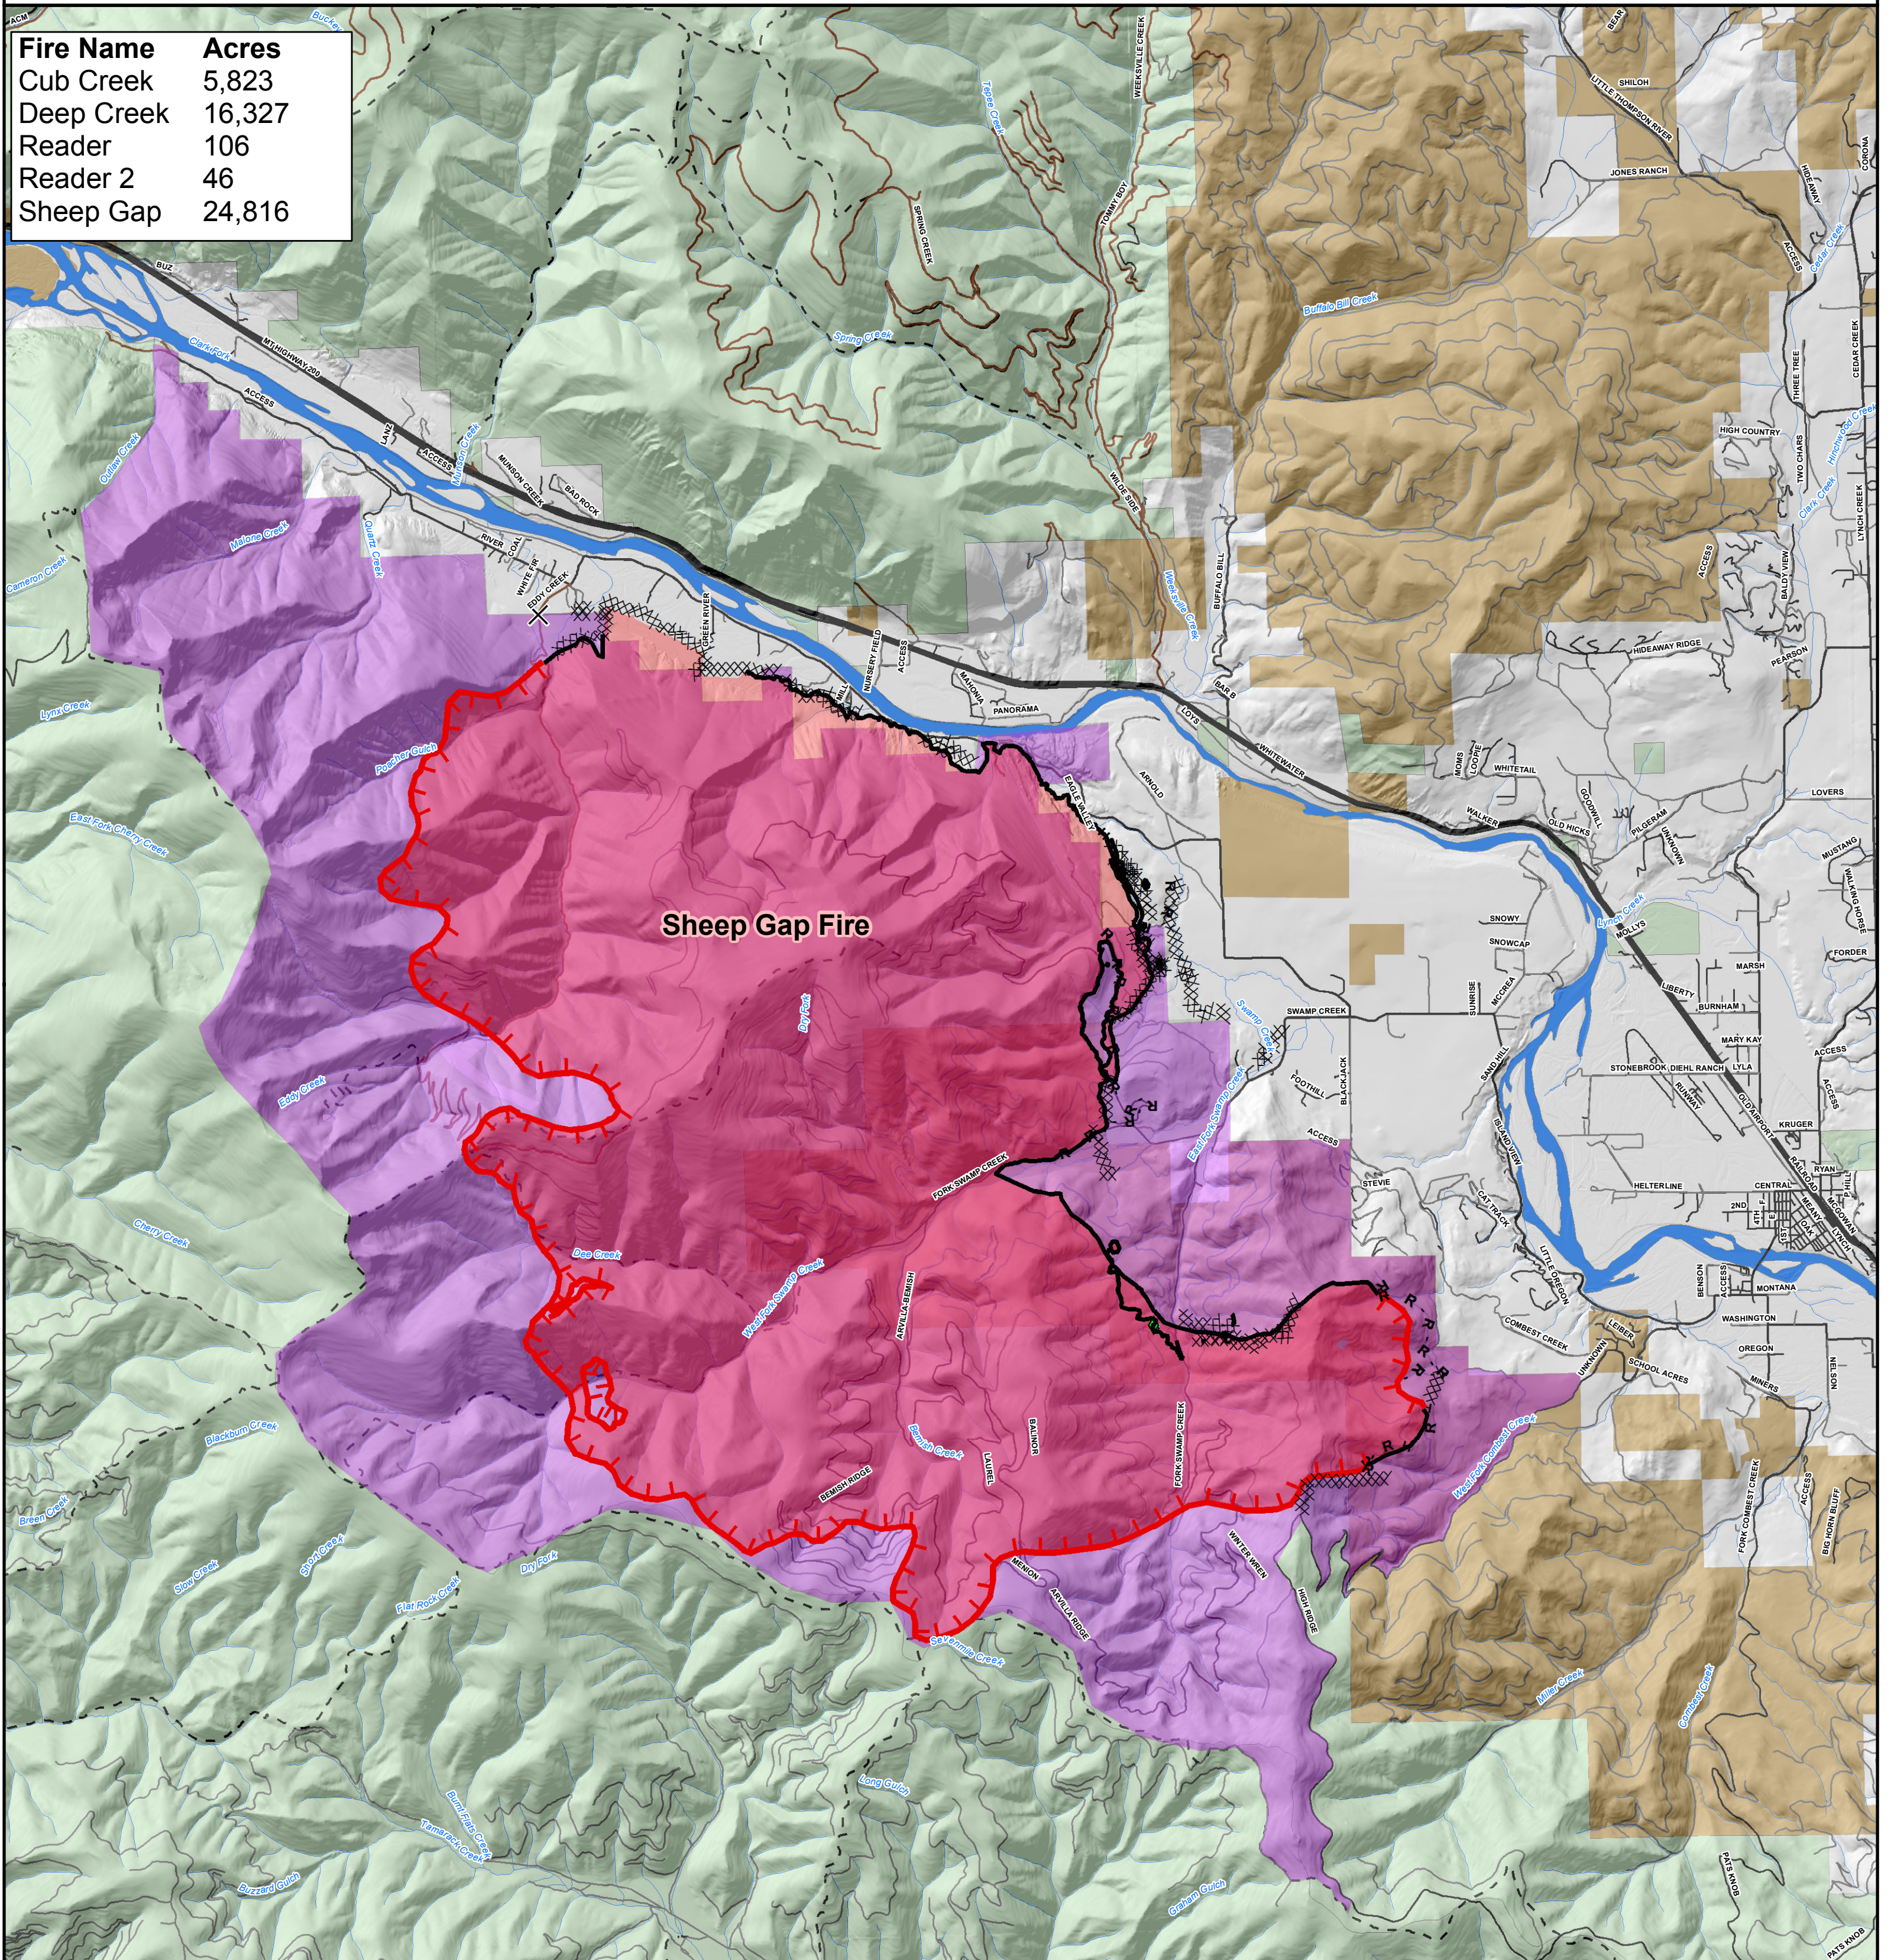

Information

Sheep Gap Fire

September 21, 2017

| Fire Name | Acres |
|------------|--------|
| Cub Creek | 5,823 |
| Deep Creek | 16,327 |
| Reader | 106 |
| Reader 2 | 46 |
| Sheep Gap | 24,816 |

| | | | |
|-------------------------------|--------------------------------|---------------------|------------------------|
| Forest Closure Areas | Kootenai NF - Lolo NF Boundary | Highway | Uncontrolled Fire Edge |
| Kootenai NF Closure | FS | FS Road | Completed Line |
| Lolo NF Closure | Industrial Private | County road | Completed Dozer Line |
| Private | Private | Private road | Completed Hand Line |
| Wildfire Daily Fire Perimeter | Other roads | Other roads | Road as Completed Line |
| | Closure | Completed Plow Line | |