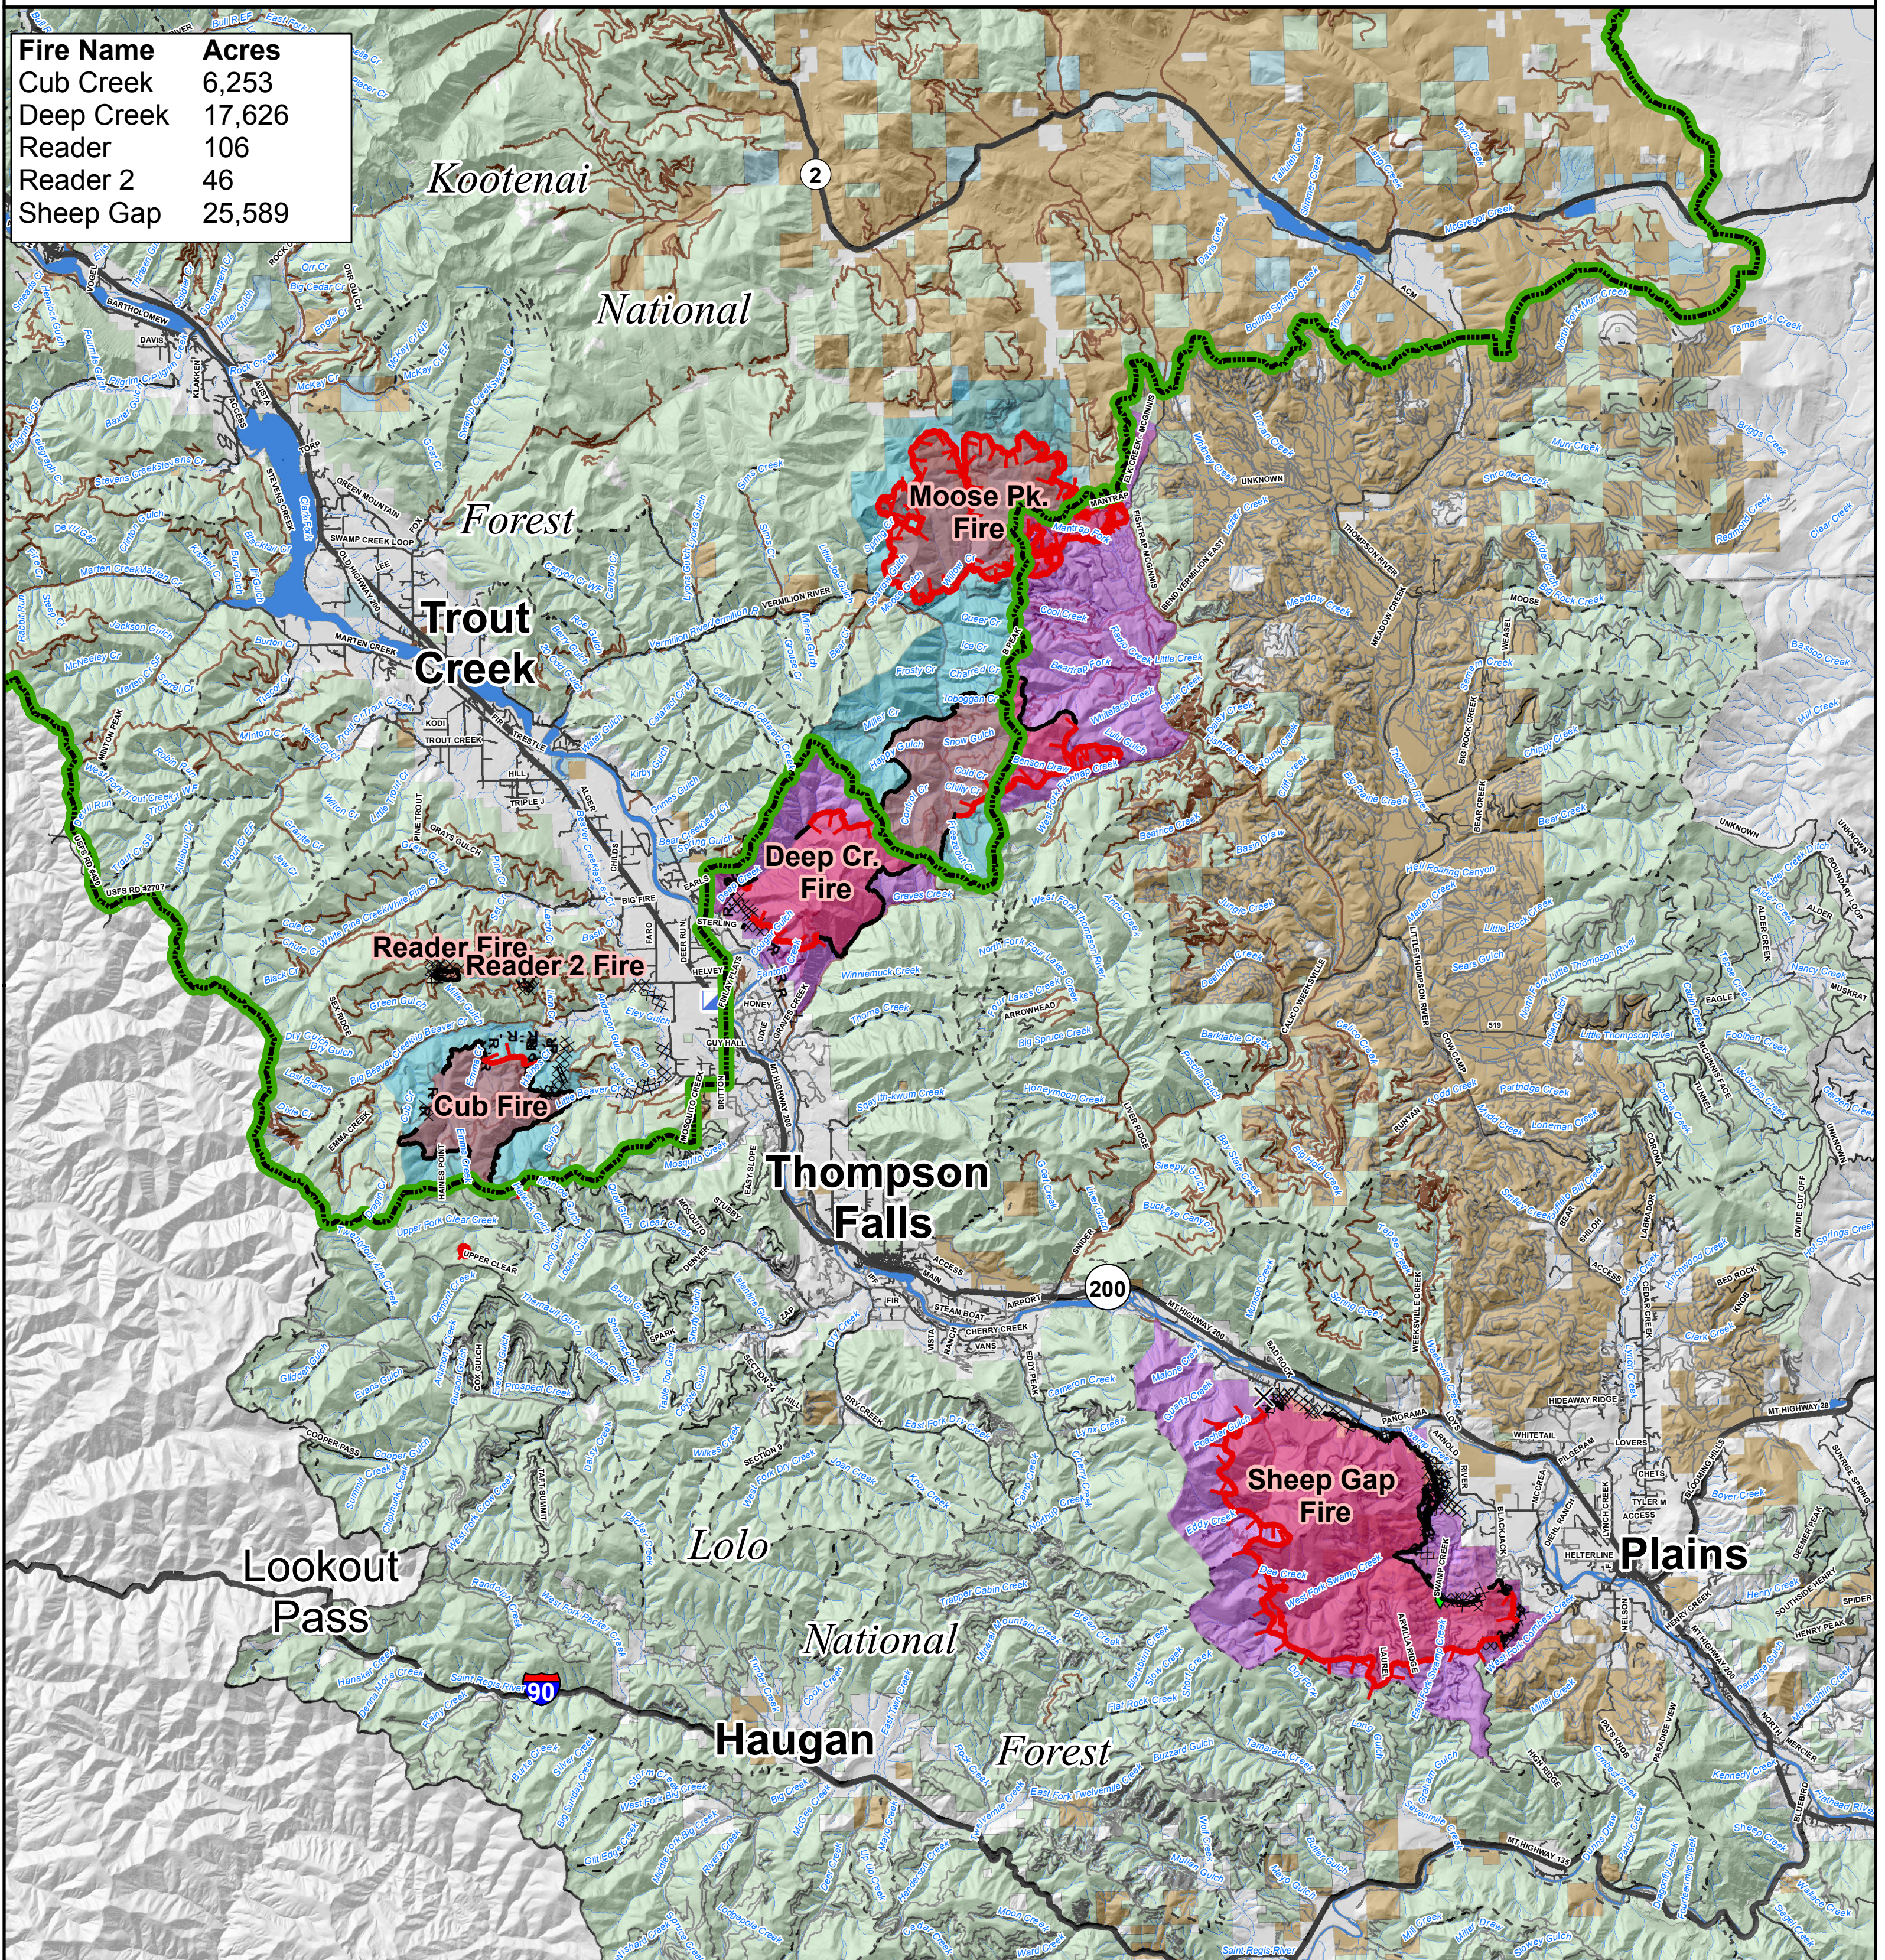

Information

Hwy 200 Complex Fire

September 23, 2017

Fire Name	Acres
Cub Creek	6,253
Deep Creek	17,626
Reader	106
Reader 2	46
Sheep Gap	25,589

Lolo NF Closure	FS	Highway	Uncontrolled Fire Edge
Kootenai NF Closure	State	FS Road	Completed Line
Kootenai NF - Lolo NF Boundary	Industrial Private	County road	Completed Dozer Line
Wildfire Daily Fire Perimeter	Private	Private road	Completed Hand Line
		Other roads	Road as Completed Line
		Incident Command Post	Line Break Completed
		Closure	Completed Plow Line

N

Miles