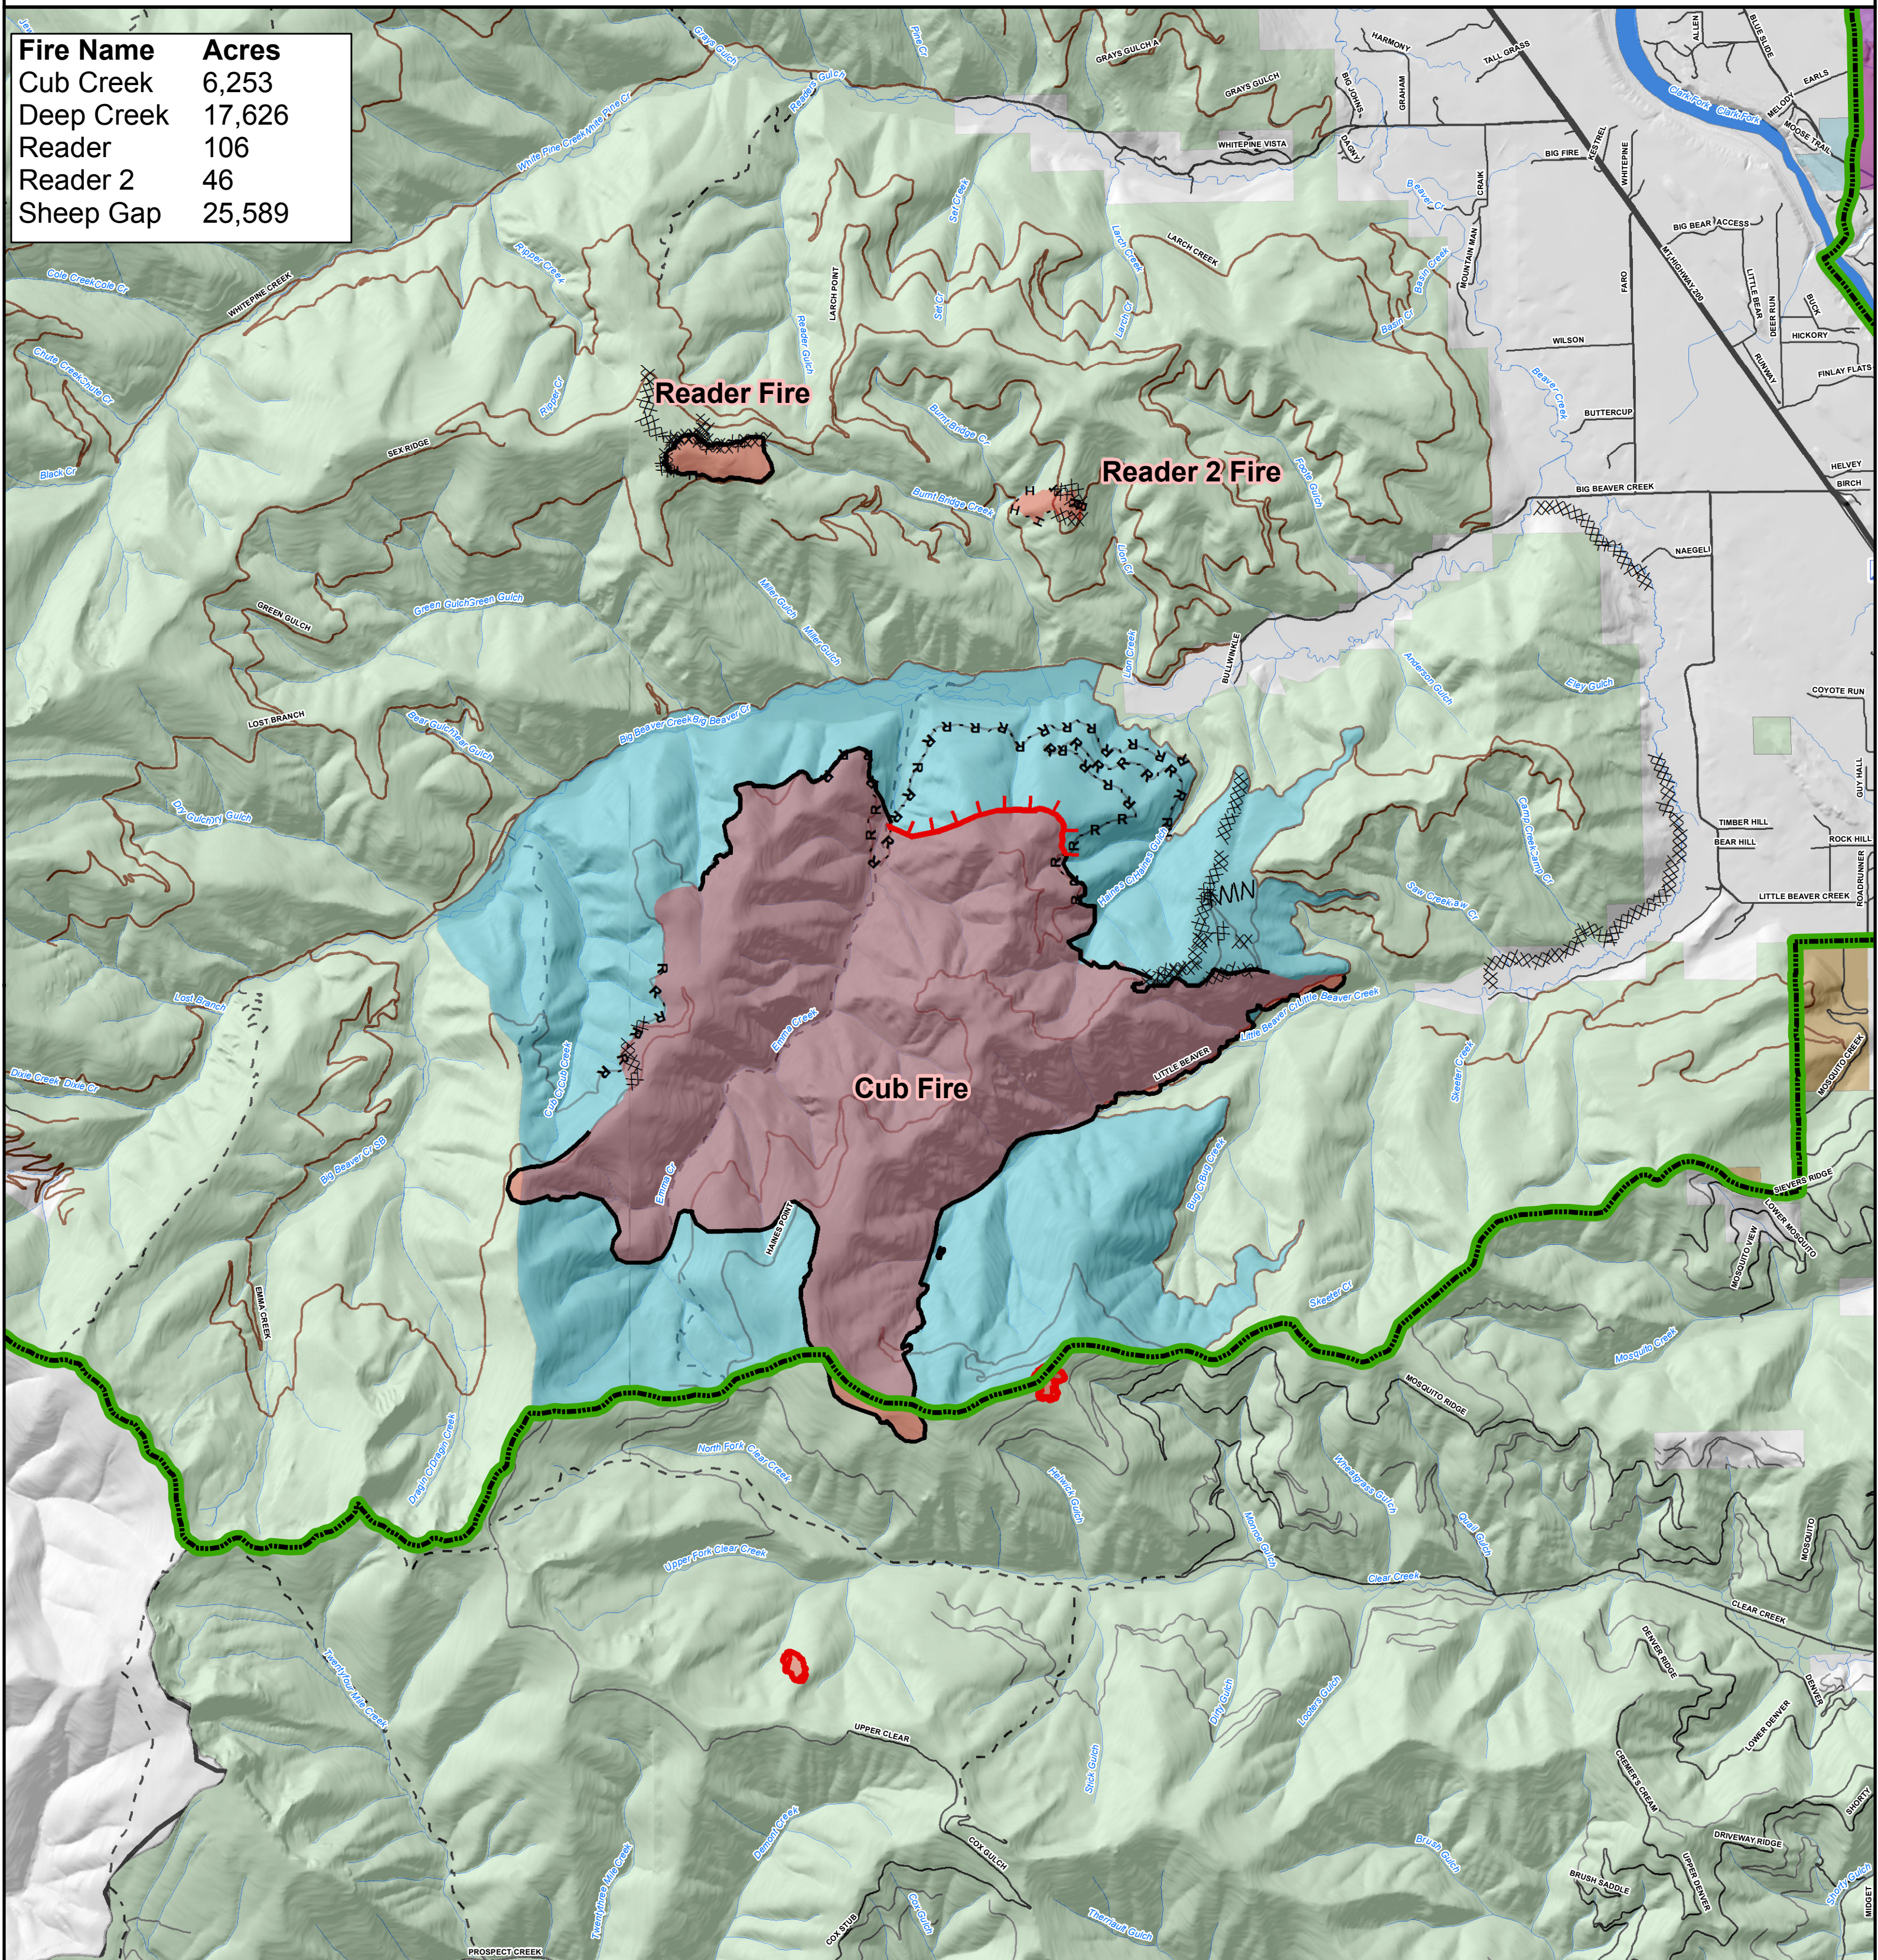

## Cub Cr., Reader, Reader 2 Fire

September 23, 2017

Fire Name	Acres
Cub Creek	6,253
Deep Creek	17,626
Reader	106
Reader 2	46
Sheep Gap	25,589

Lolo NF Closure	FS	Highway	Uncontrolled Fire Edge
Kootenai NF Closure	State	FS Road	Completed Line
Kootenai NF - Lolo NF Boundary	Industrial Private	County road	Completed Dozer Line
Wildfire Daily Fire Perimeter	Private	Private road	Completed Hand Line
		Other roads	Road as Completed Line
		Incident Command Post	Line Break Completed

N

Miles

0 2