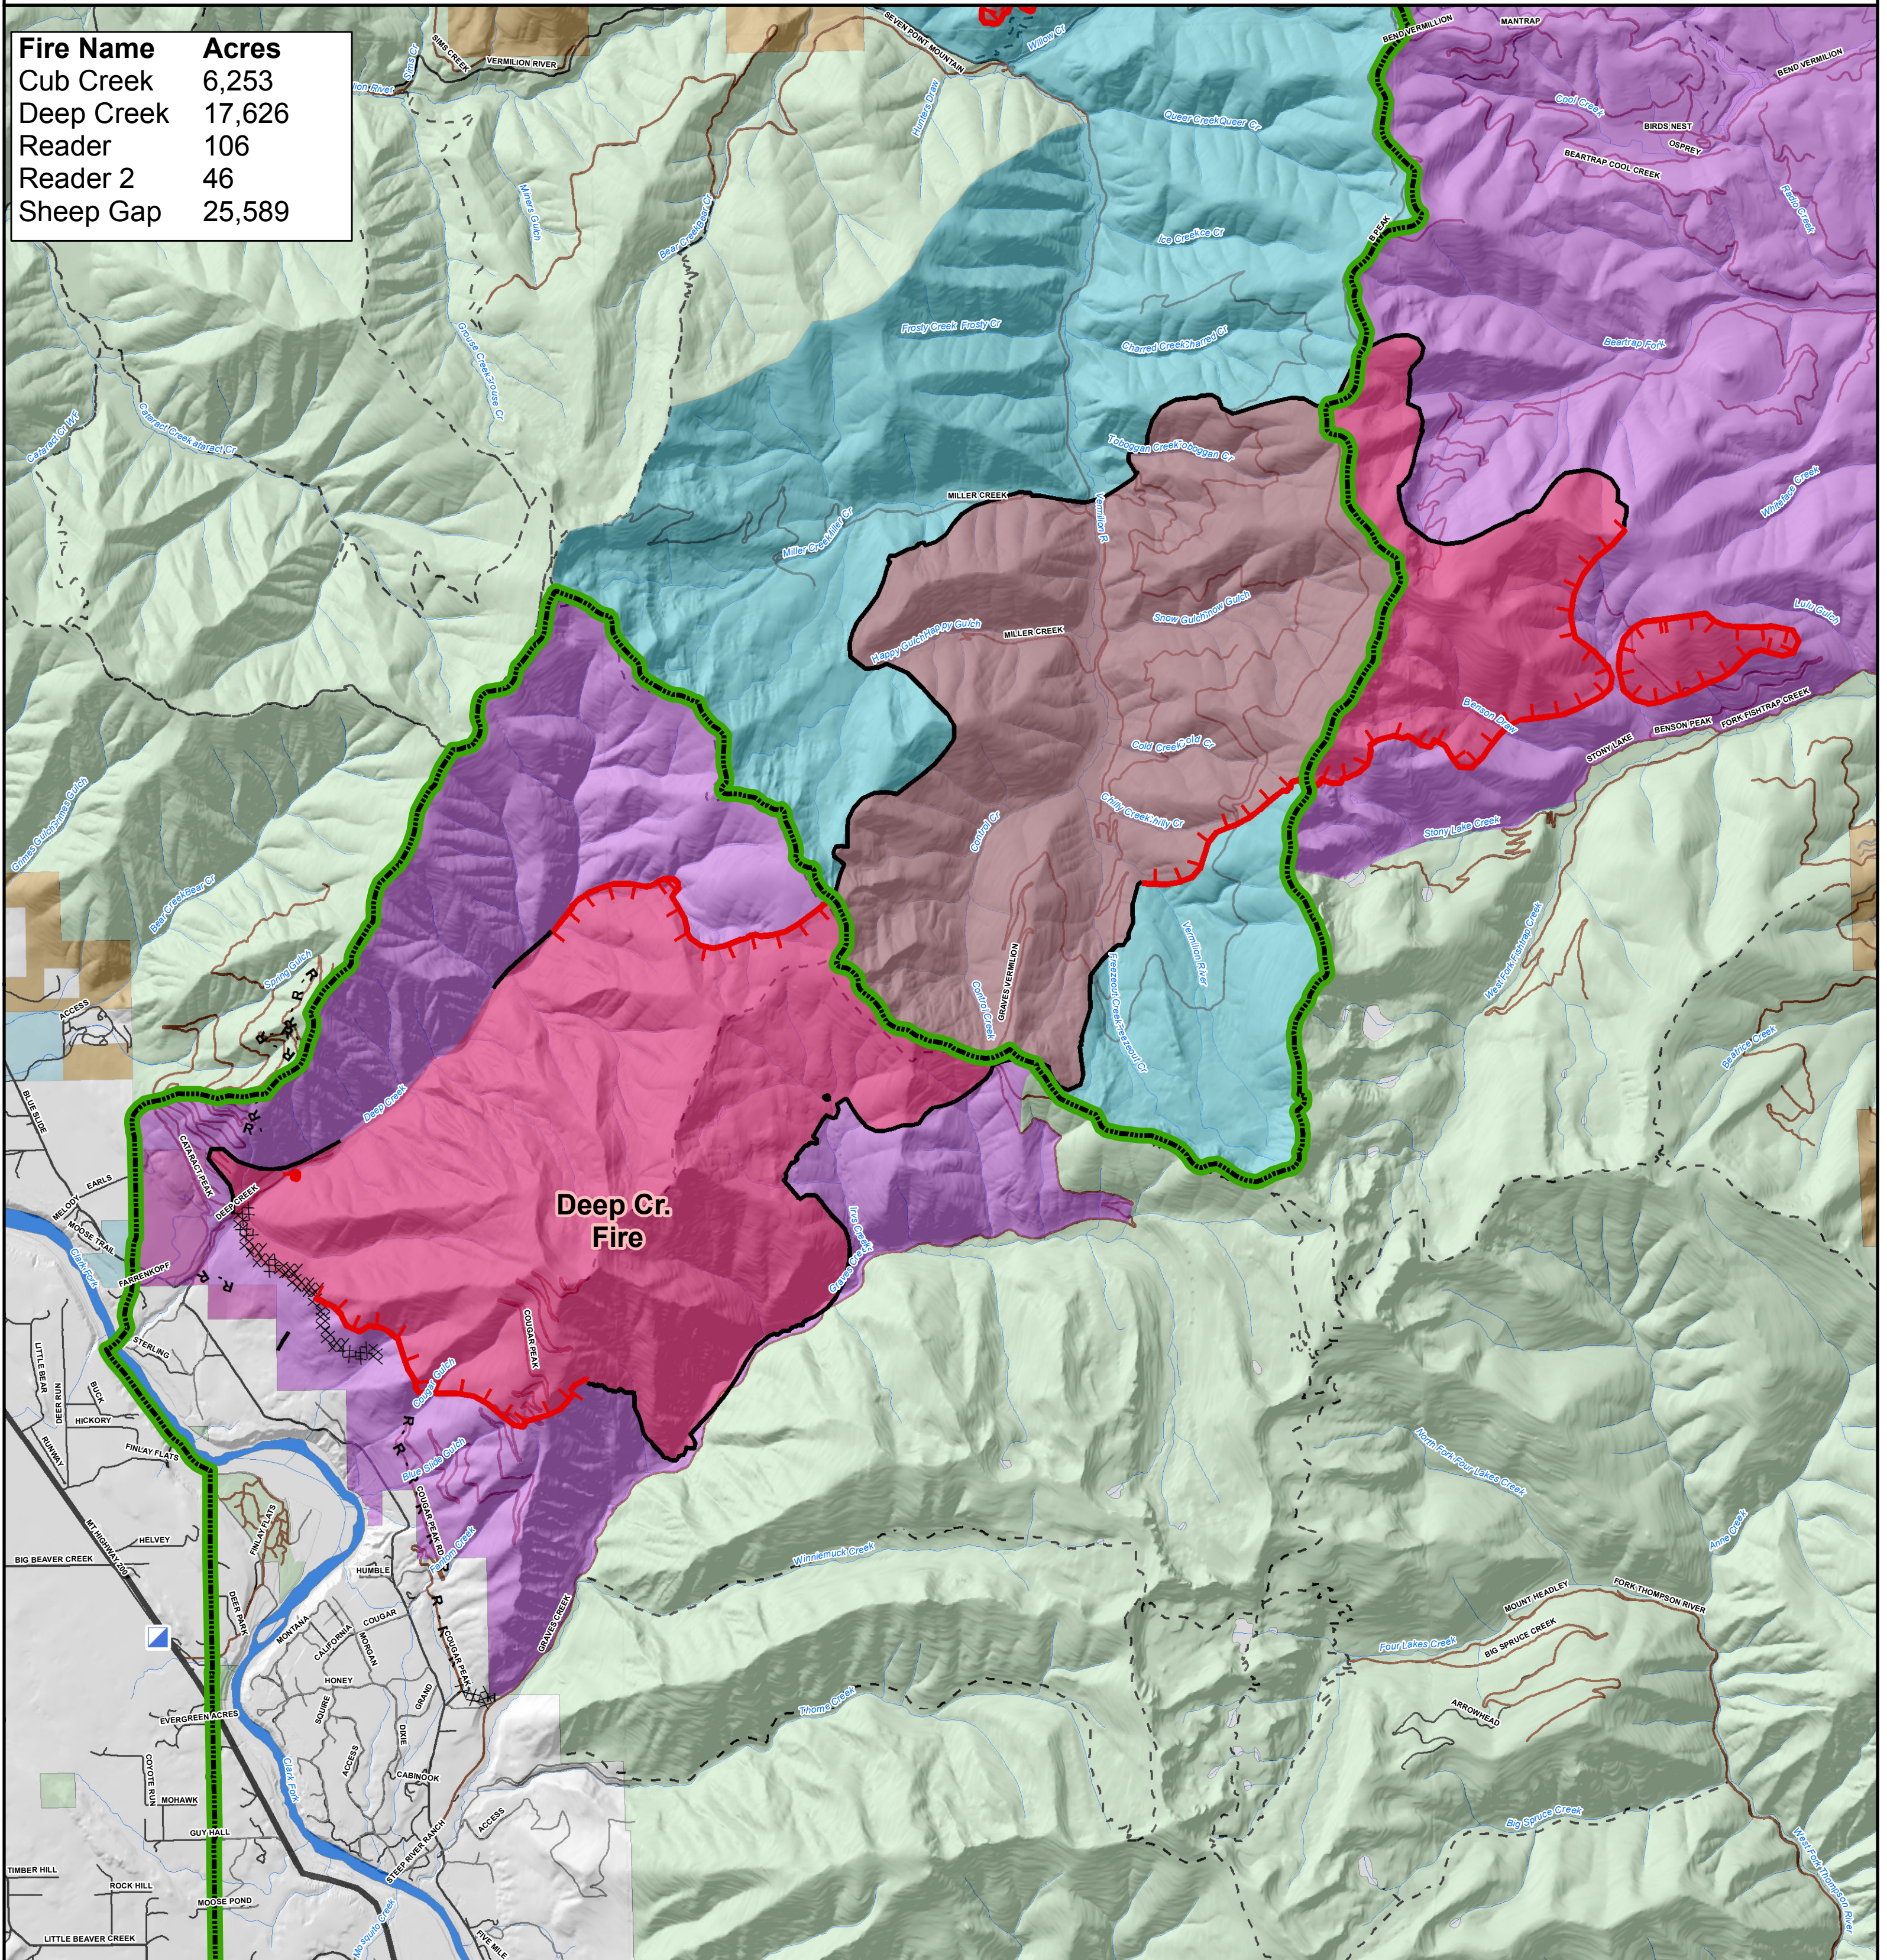

Information

Deep Creek Fire

September 23, 2017

Fire Name	Acres
Cub Creek	6,253
Deep Creek	17,626
Reader	106
Reader 2	46
Sheep Gap	25,589

Lolo NF Closure	FS	Highway	Uncontrolled Fire Edge
Kootenai NF Closure	State	FS Road	Completed Line
Kootenai NF - Lolo NF Boundary	Industrial Private	County road	Completed Dozer Line
Wildfire Daily Fire Perimeter	Private	Private road	Completed Hand Line
		Other roads	Road as Completed Line
		Incident Command Post	