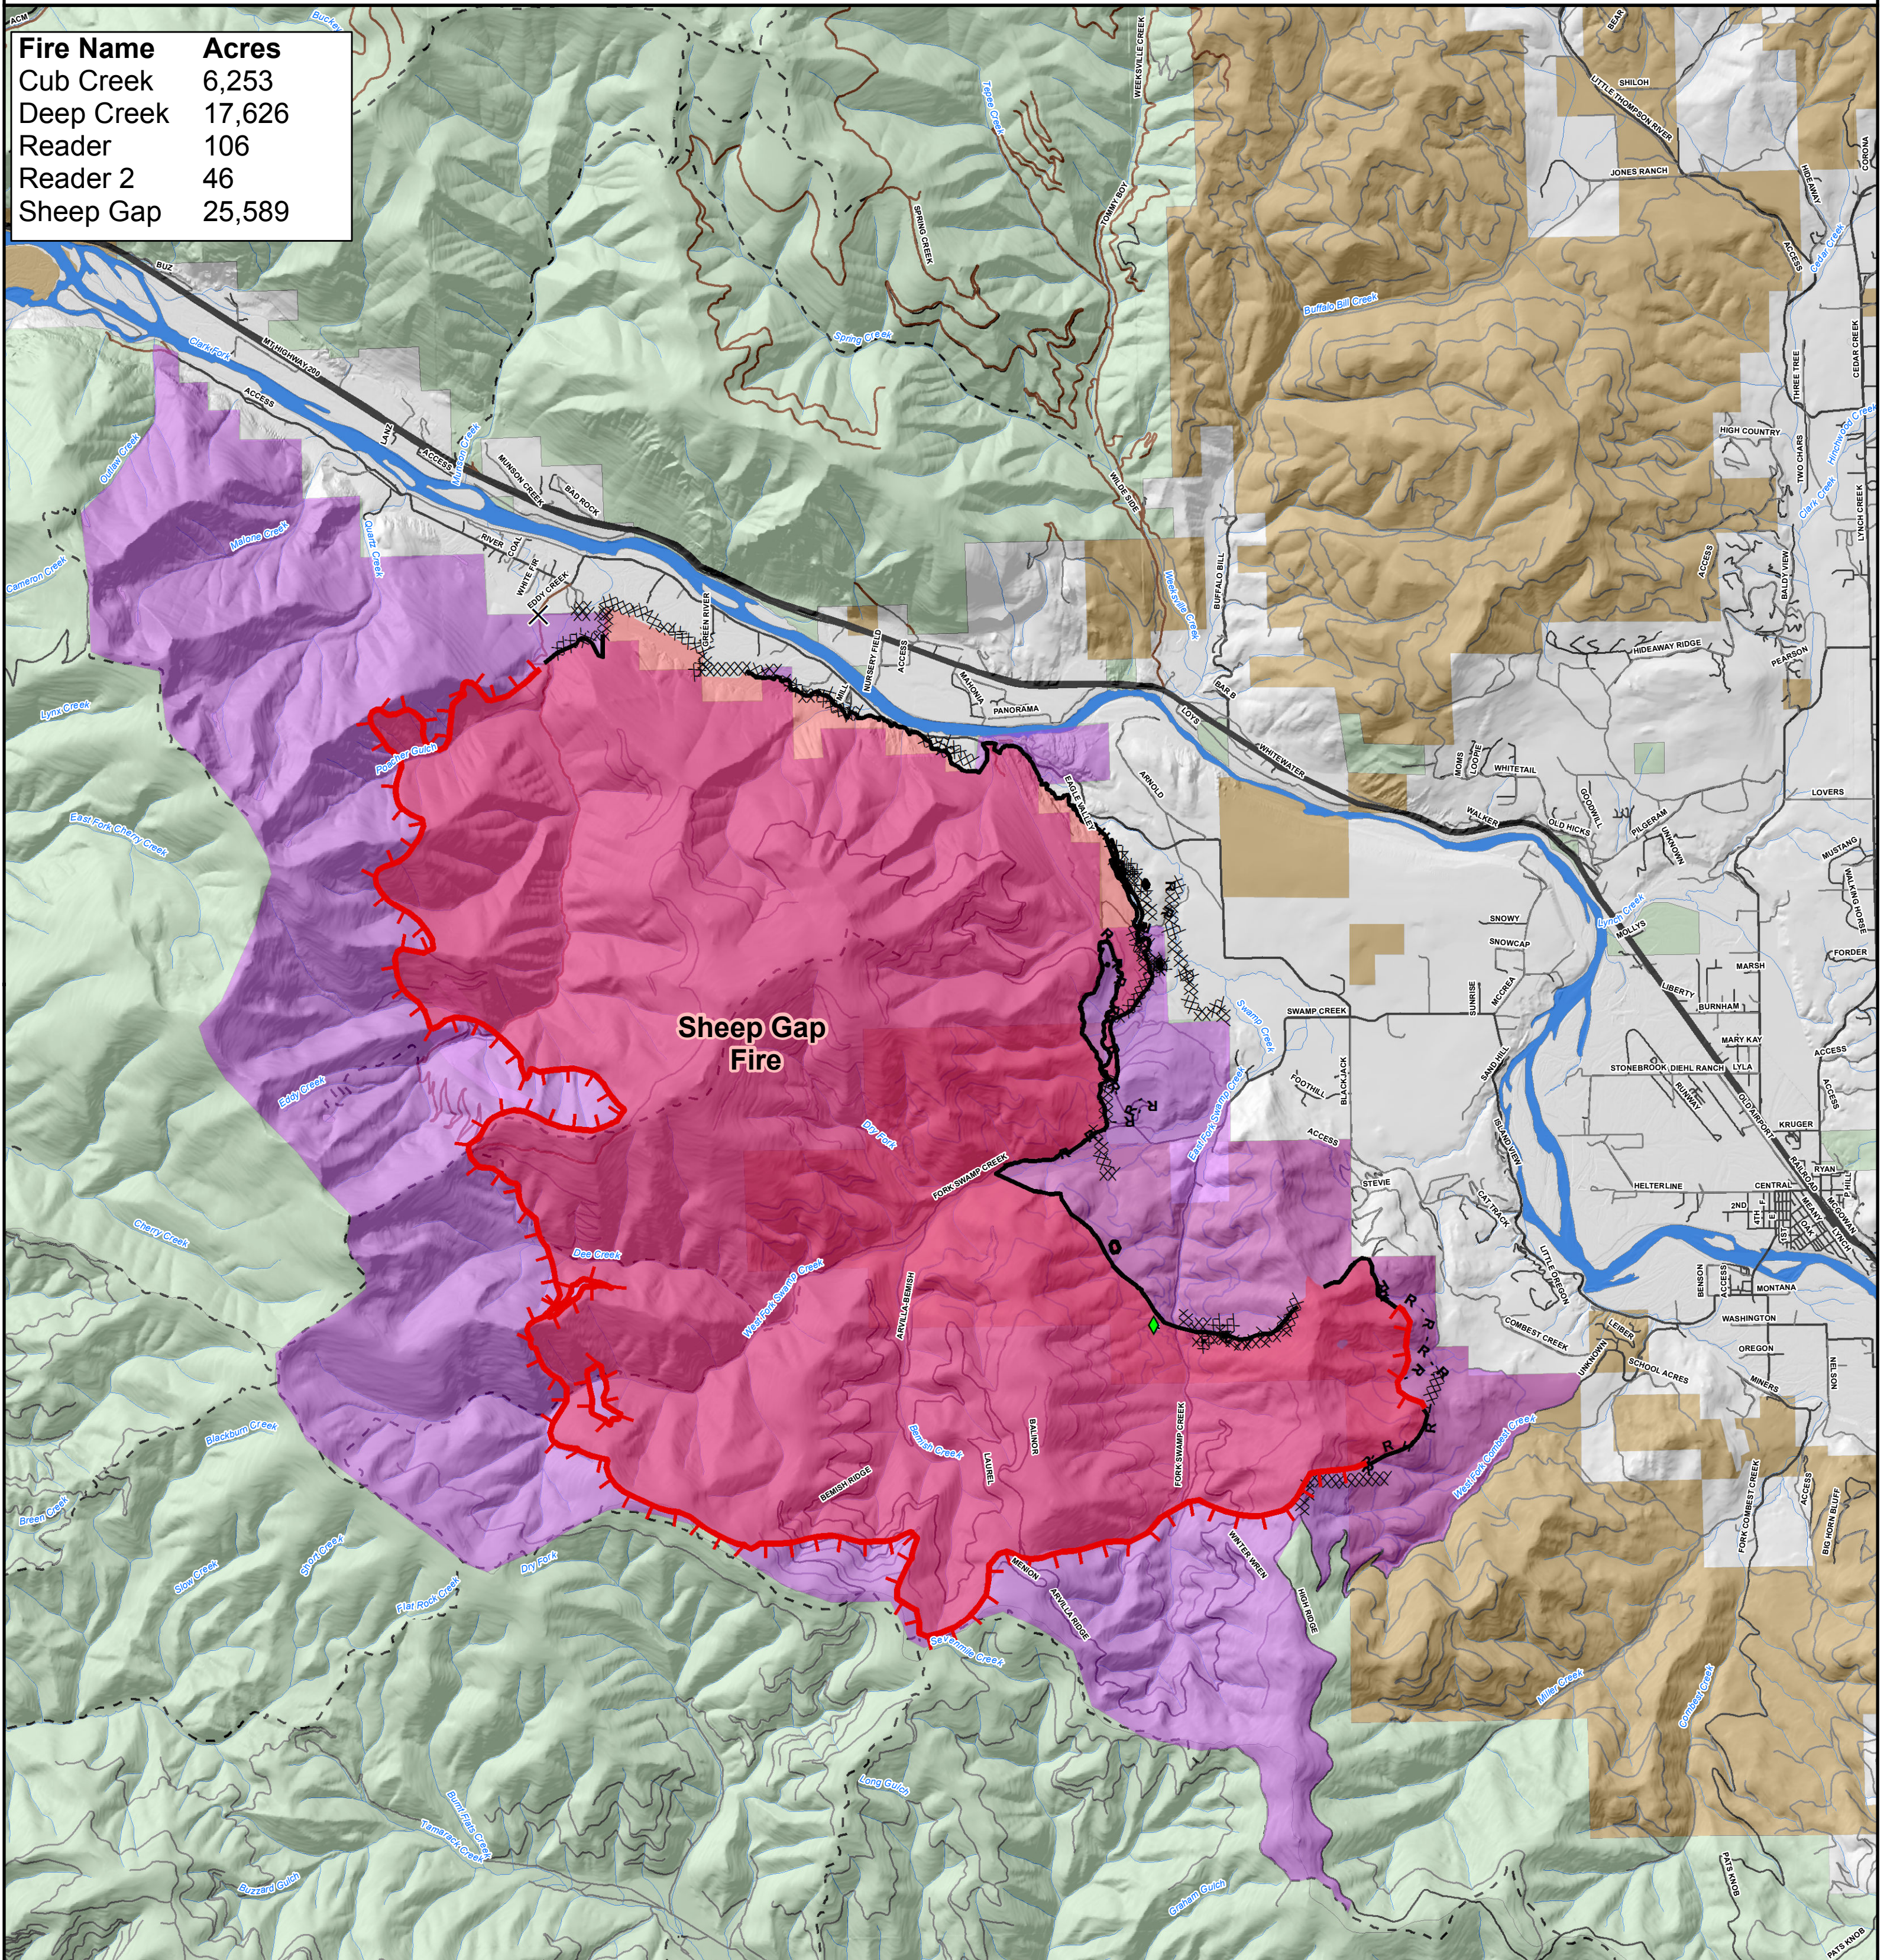

Information

Sheep Gap Fire

September 23, 2017

Fire Name	Acres
Cub Creek	6,253
Deep Creek	17,626
Reader	106
Reader 2	46
Sheep Gap	25,589

- | | | | |
|--------------------------------|--------------------|--------------|------------------------|
| Lolo NF Closure | FS | Highway | Uncontrolled Fire Edge |
| Kootenai NF Closure | Industrial Private | FS Road | Completed Line |
| Kootenai NF - Lolo NF Boundary | Private | County road | Completed Dozer Line |
| Wildfire Daily Fire Perimeter | | Private road | Completed Hand Line |
| | | Other roads | Road as Completed Line |
| | | Closure | Completed Plow Line |