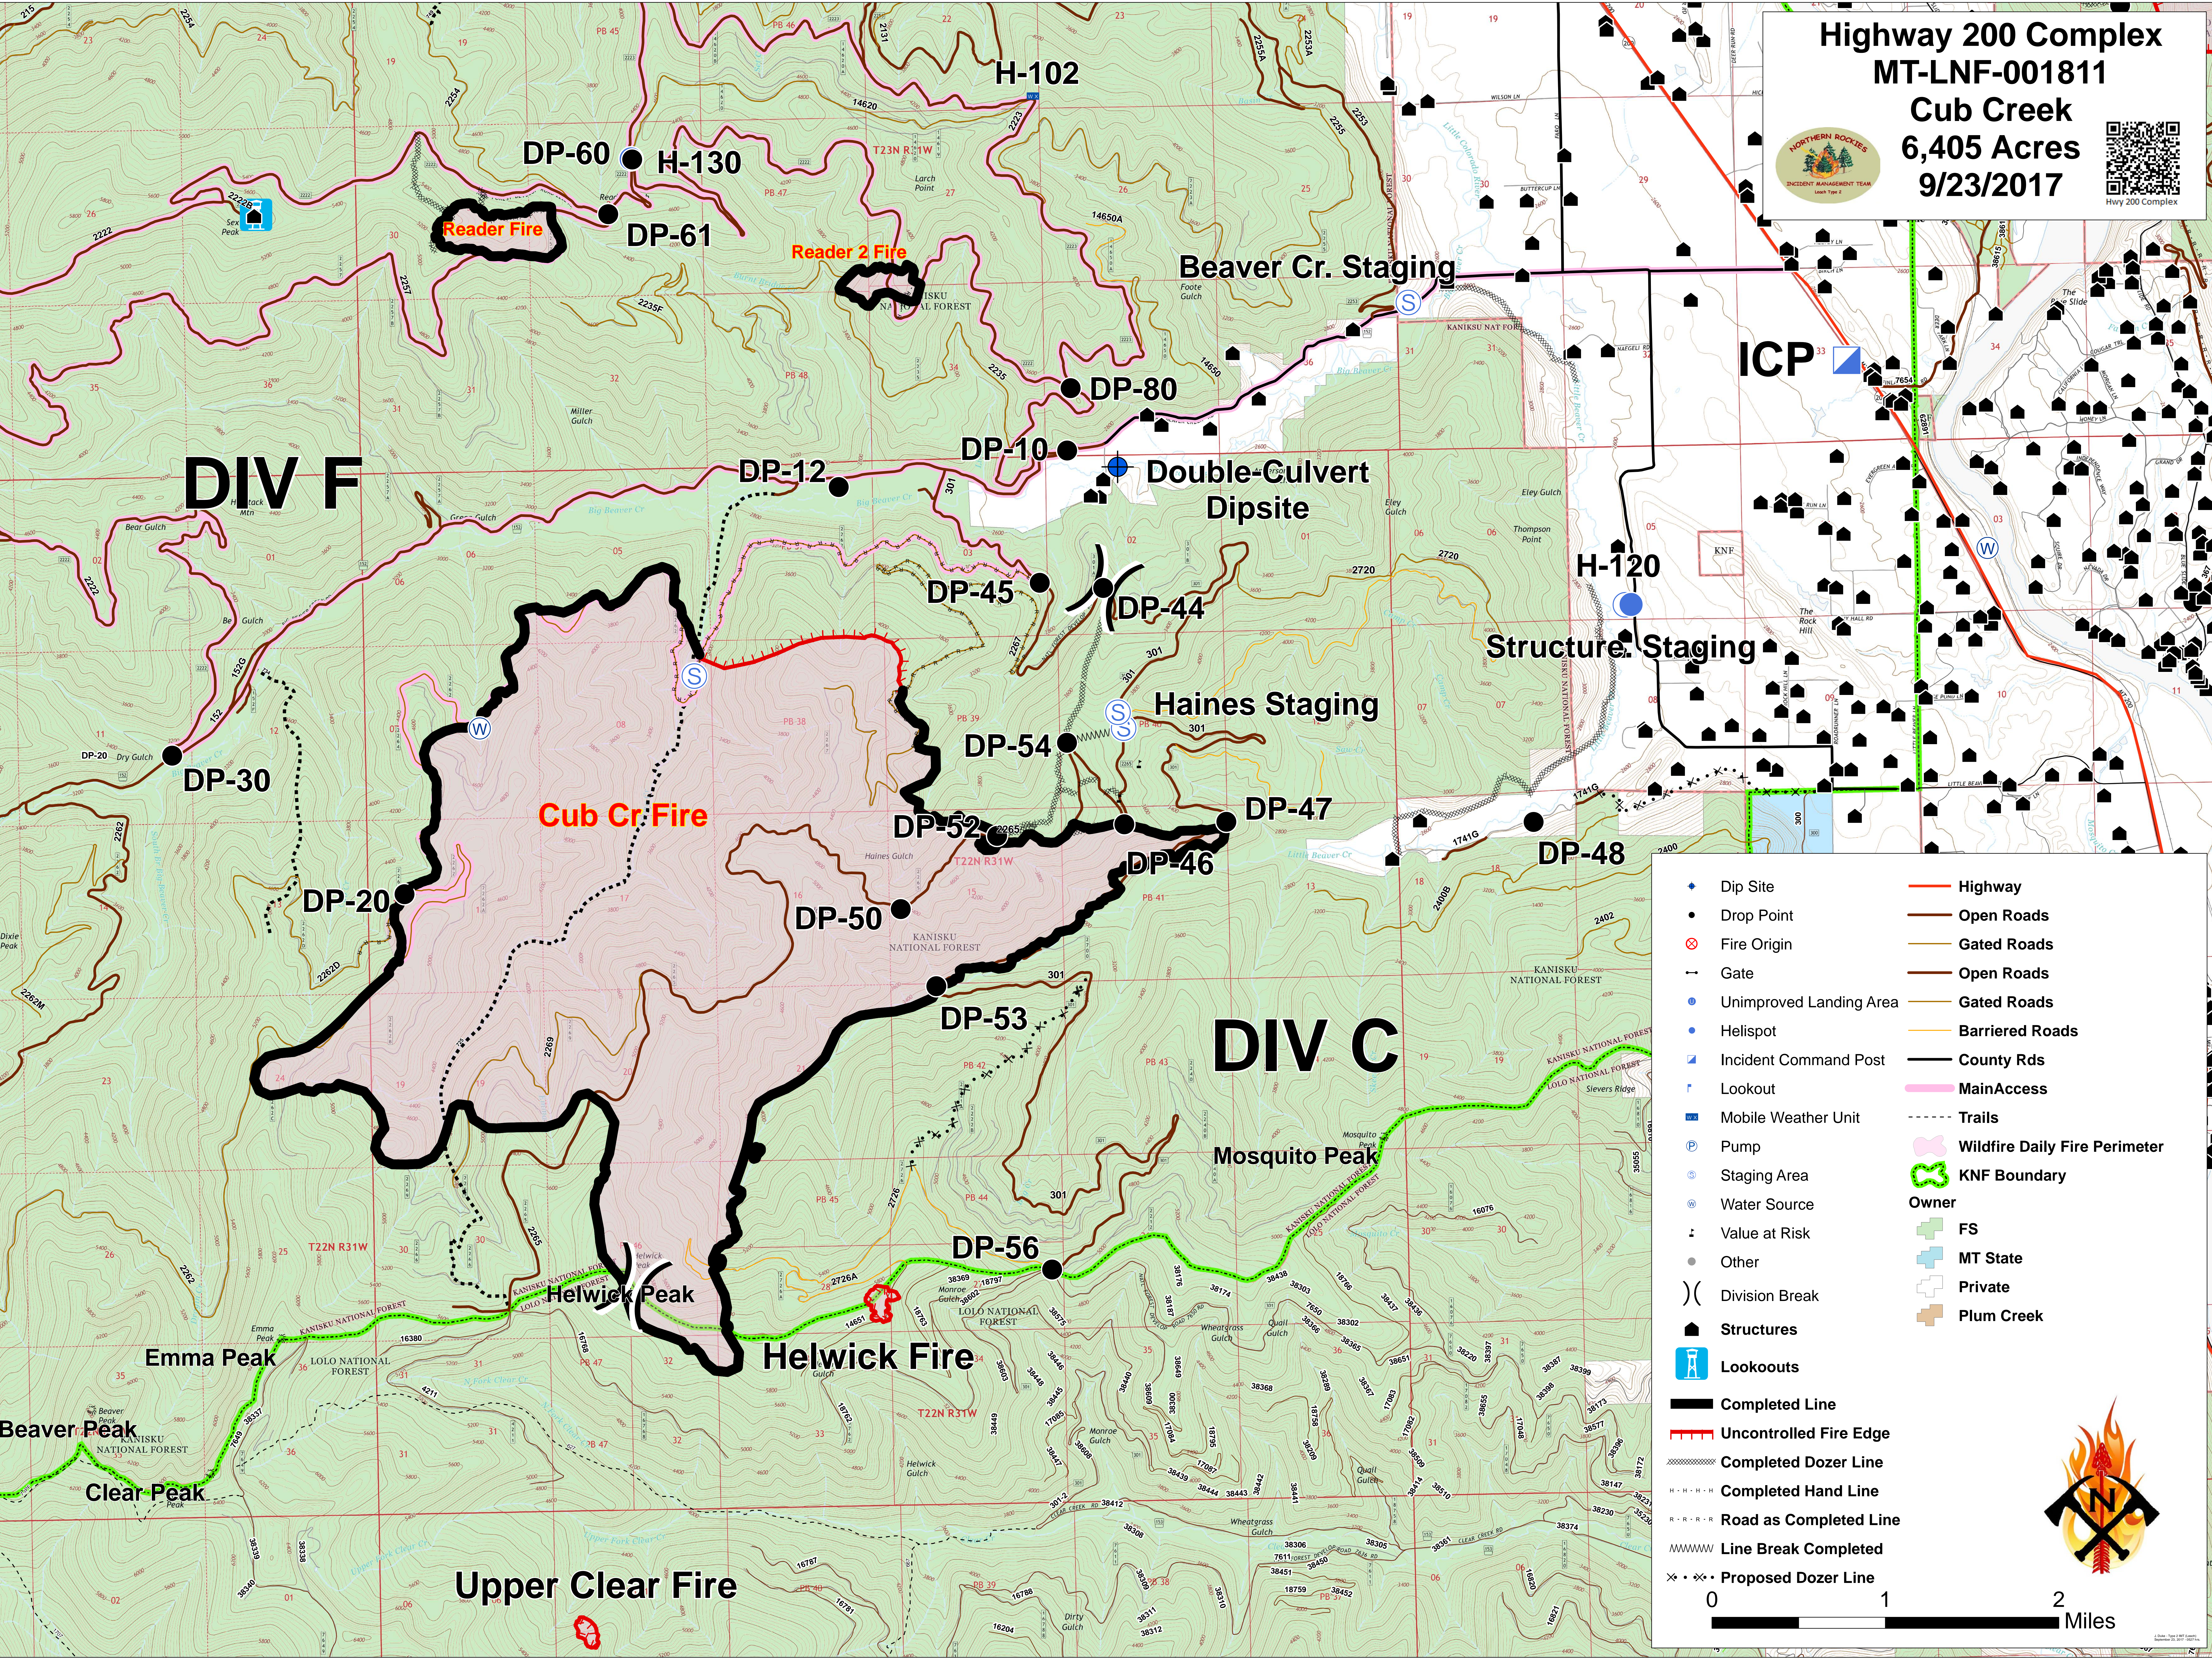

Highway 200 Complex
MT-LNF-001811
Cub Creek
6,405 Acres
9/23/2017

Hwy 200 Complex

Dip Site	Highway
Drop Point	Open Roads
Fire Origin	Gated Roads
Gate	Open Roads
Unimproved Landing Area	Gated Roads
Helispot	Barrired Roads
Incident Command Post	County Rds
Lookout	MainAccess
Mobile Weather Unit	Trails
Pump	Wildfire Daily Fire Perimeter
Staging Area	KNF Boundary
Water Source	Owner
Value at Risk	FS
Other	MT State
Division Break	Private
Structures	Plum Creek
Lookouts	
Completed Line	
Uncontrolled Fire Edge	
Completed Dozer Line	
Completed Hand Line	
Road as Completed Line	
Line Break Completed	
Proposed Dozer Line	

0 1 2 Miles