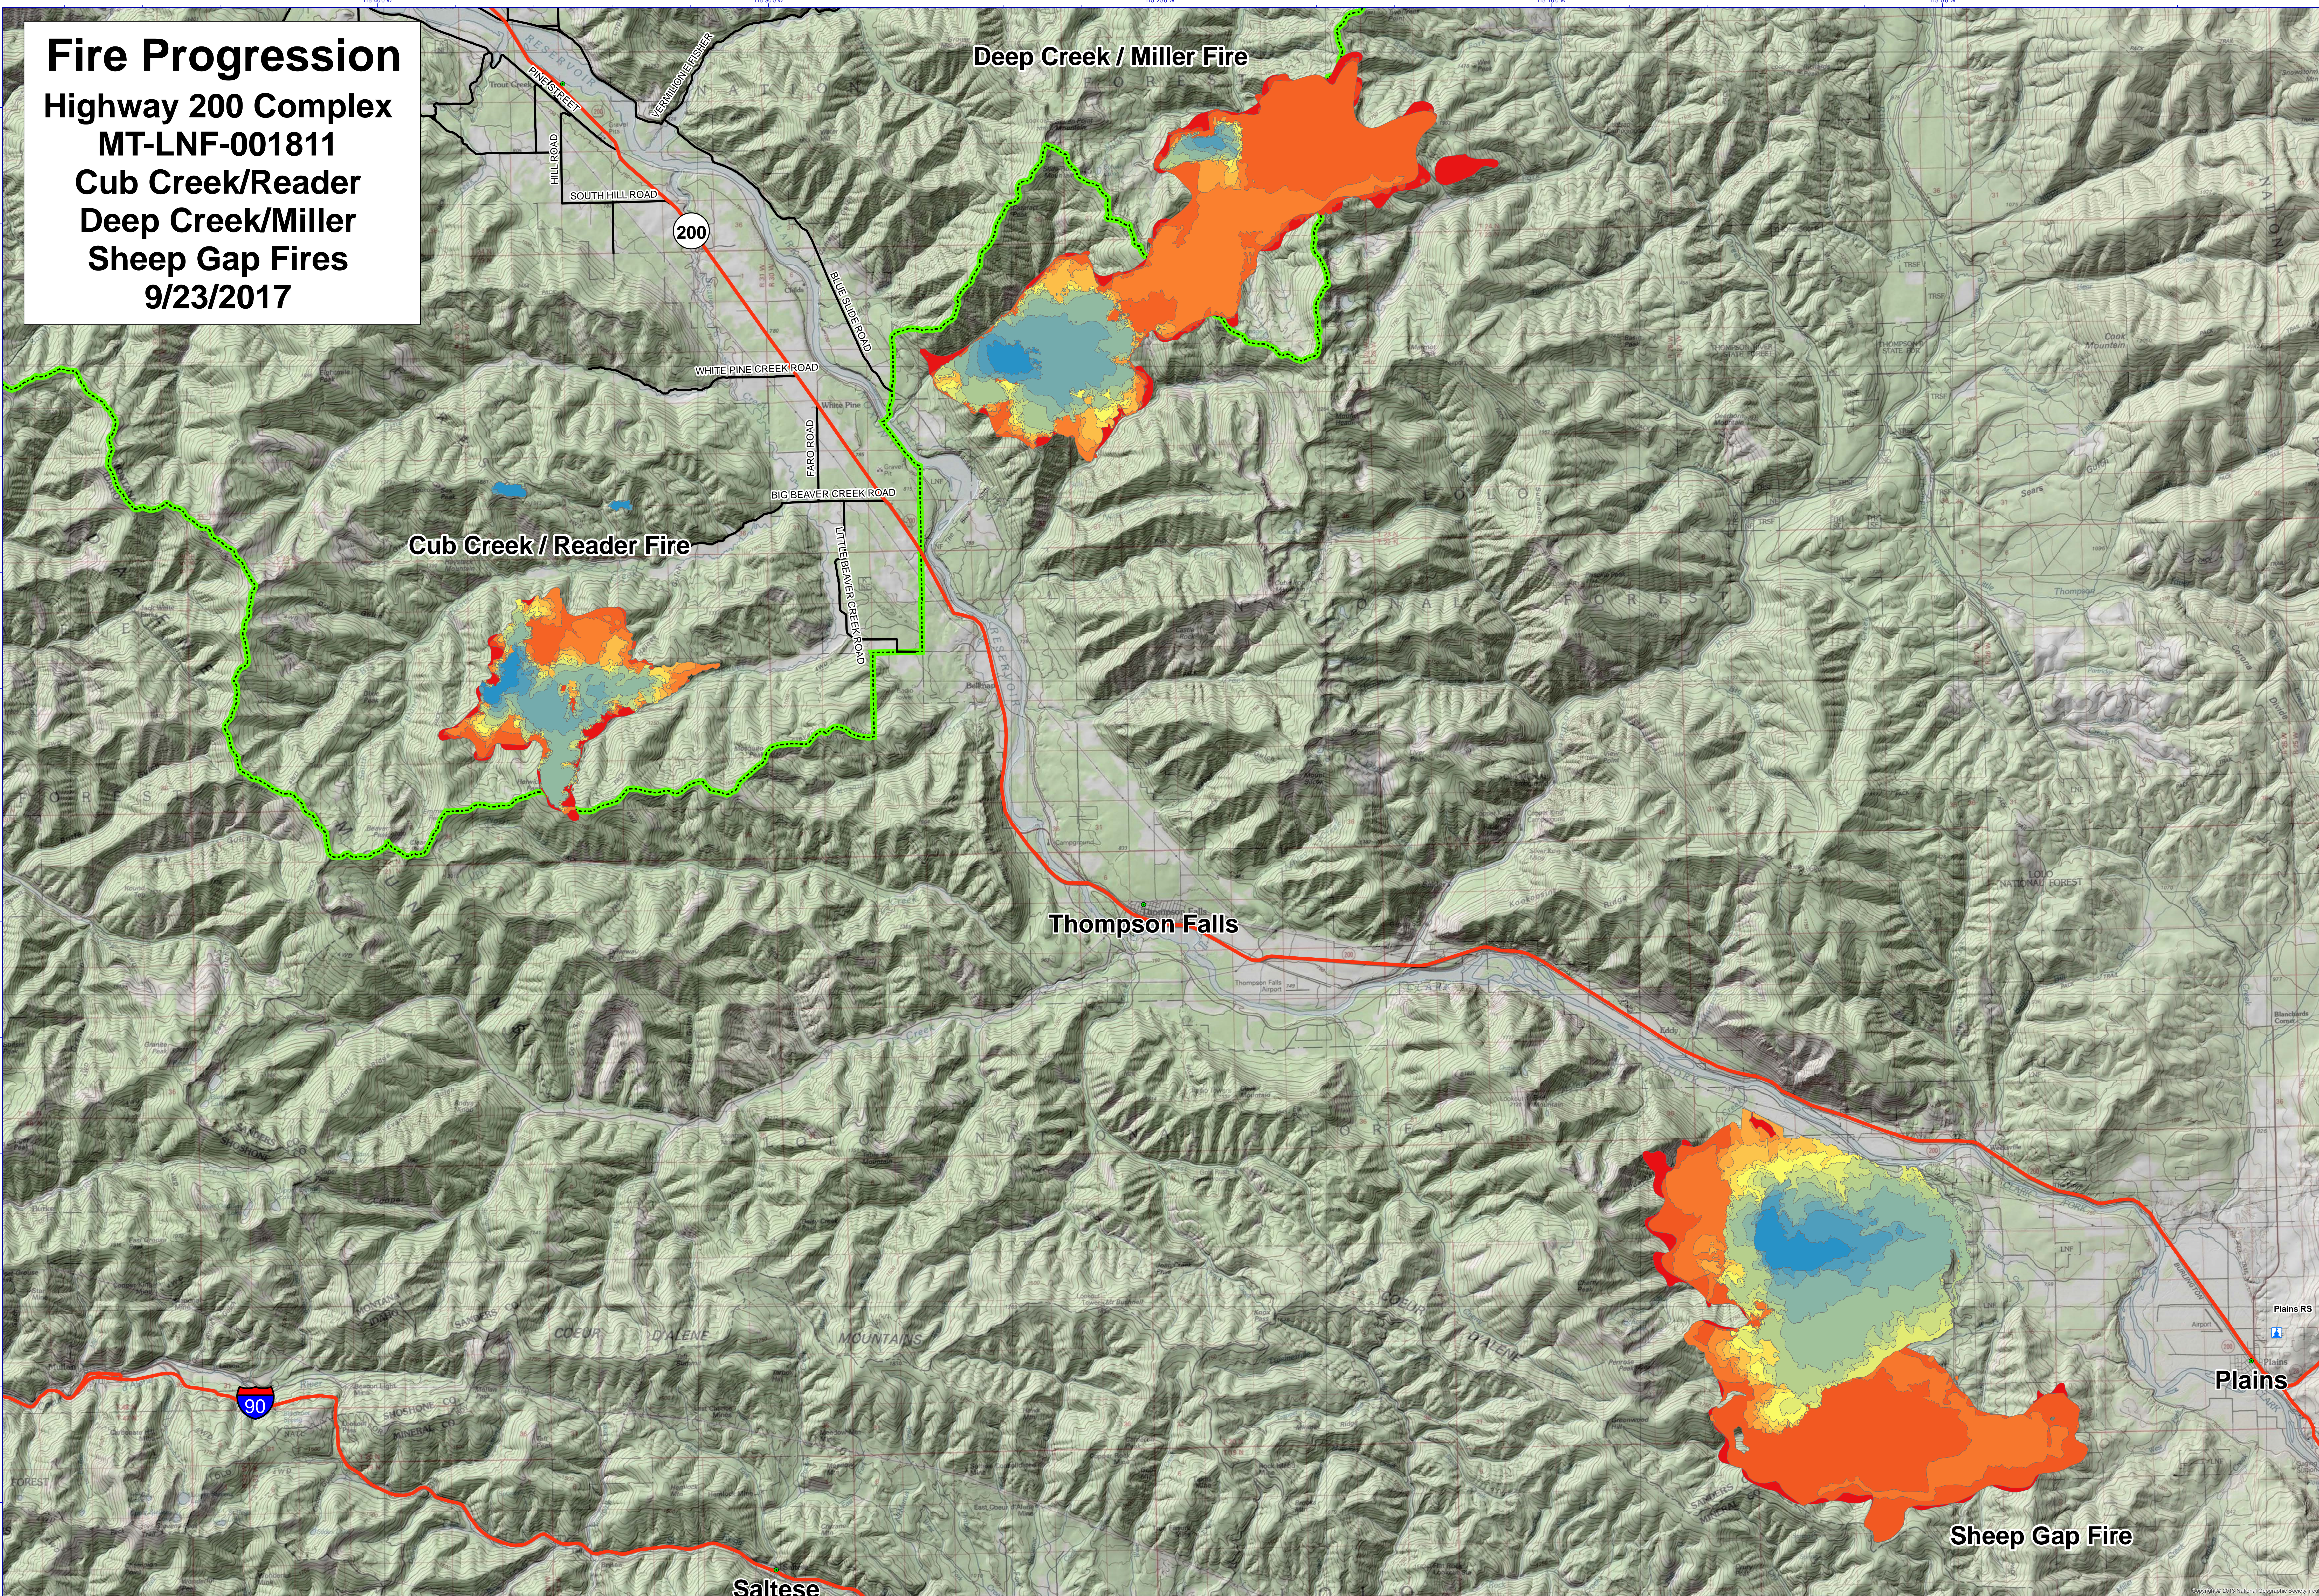

Fire Progression
Highway 200 Complex
MT-LNF-001811
Cub Creek/Reader
Deep Creek/Miller
Sheep Gap Fires
9/23/2017

Cub Creek/Reader - 6,405 acres
 Deep Creek/Miller - 17,626 acres
 Sheep Gap - 25,589 acres