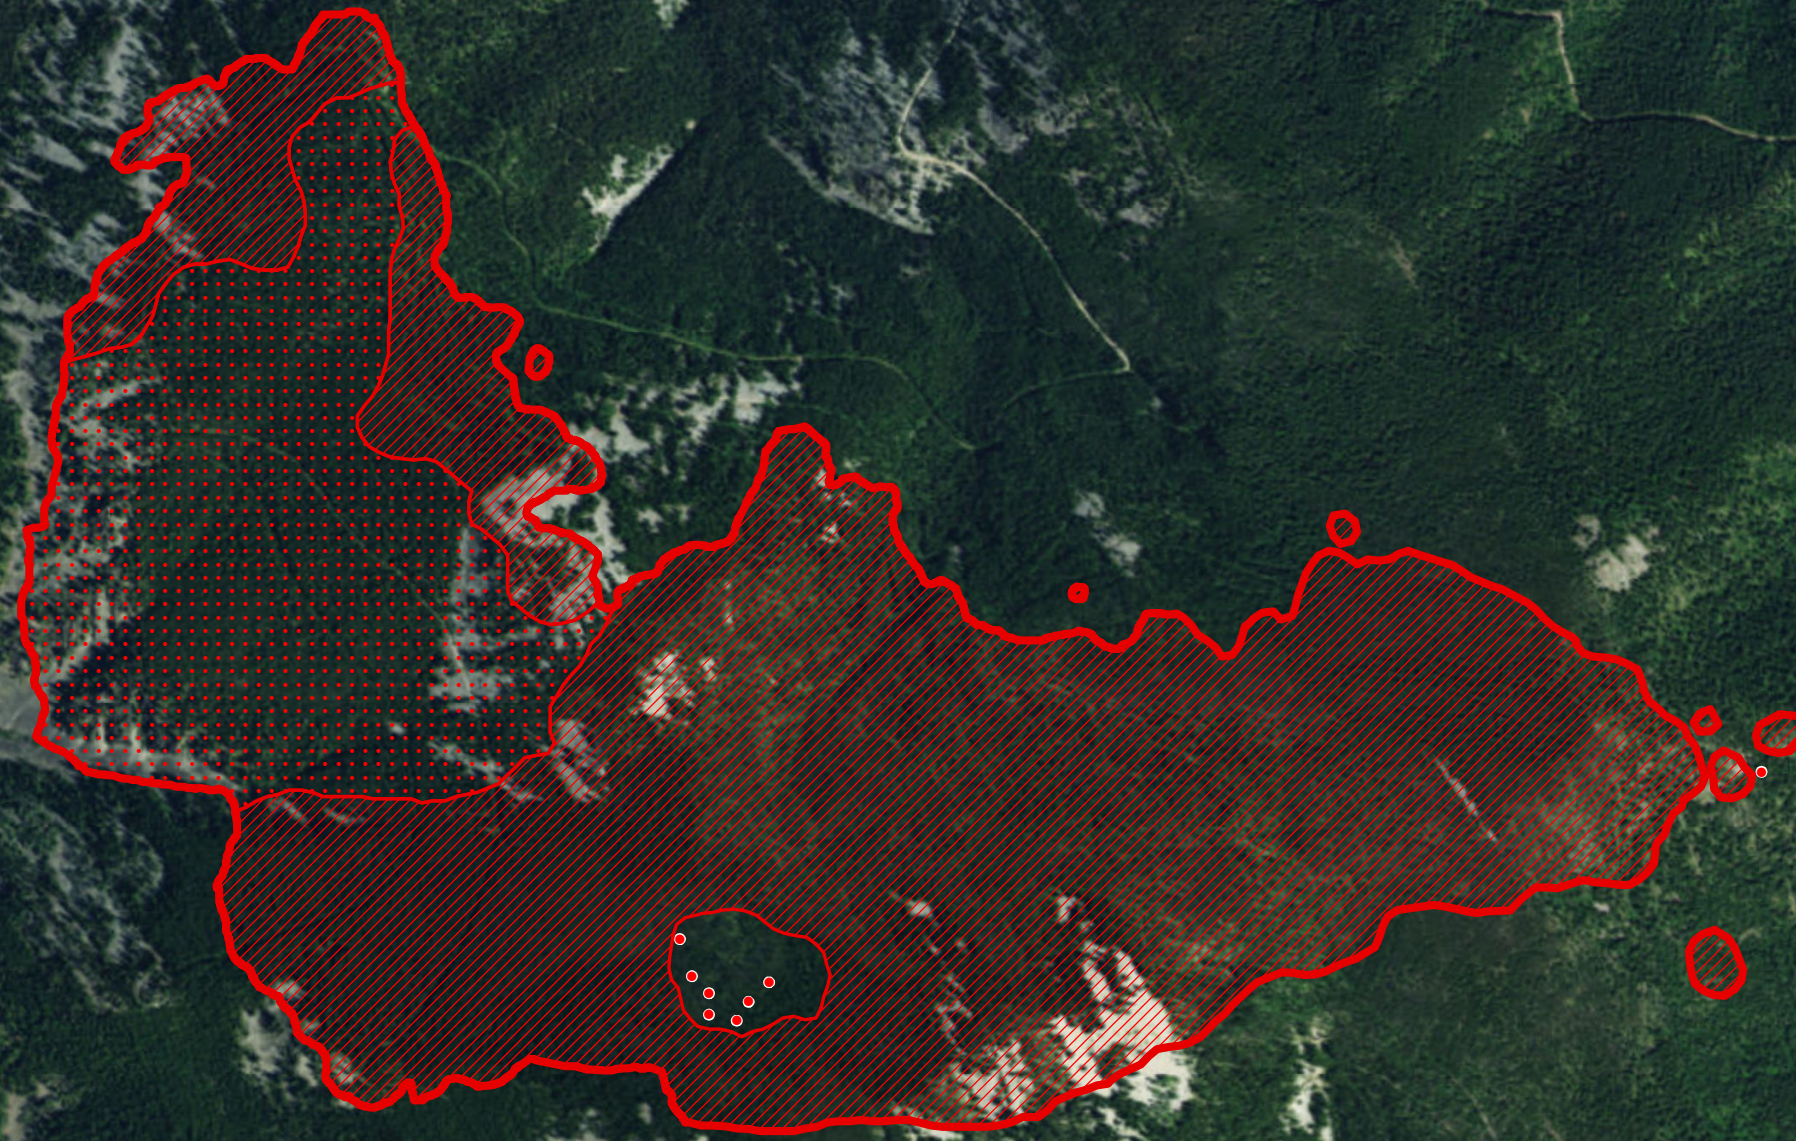

SHEEP GAP FIRE
MT-LNF-005283
Infrared Interpretation
Date of Imagery: 08/30/2017 2223 MDT
Heat Perimeter: 770 Acres

Infrared Legend

-  Heat Perimeter
-  Intense Heat
-  Scattered Heat
-  Isolated Heat Sources

IRIN: Kurt Teuber, South Lake Tahoe, CA